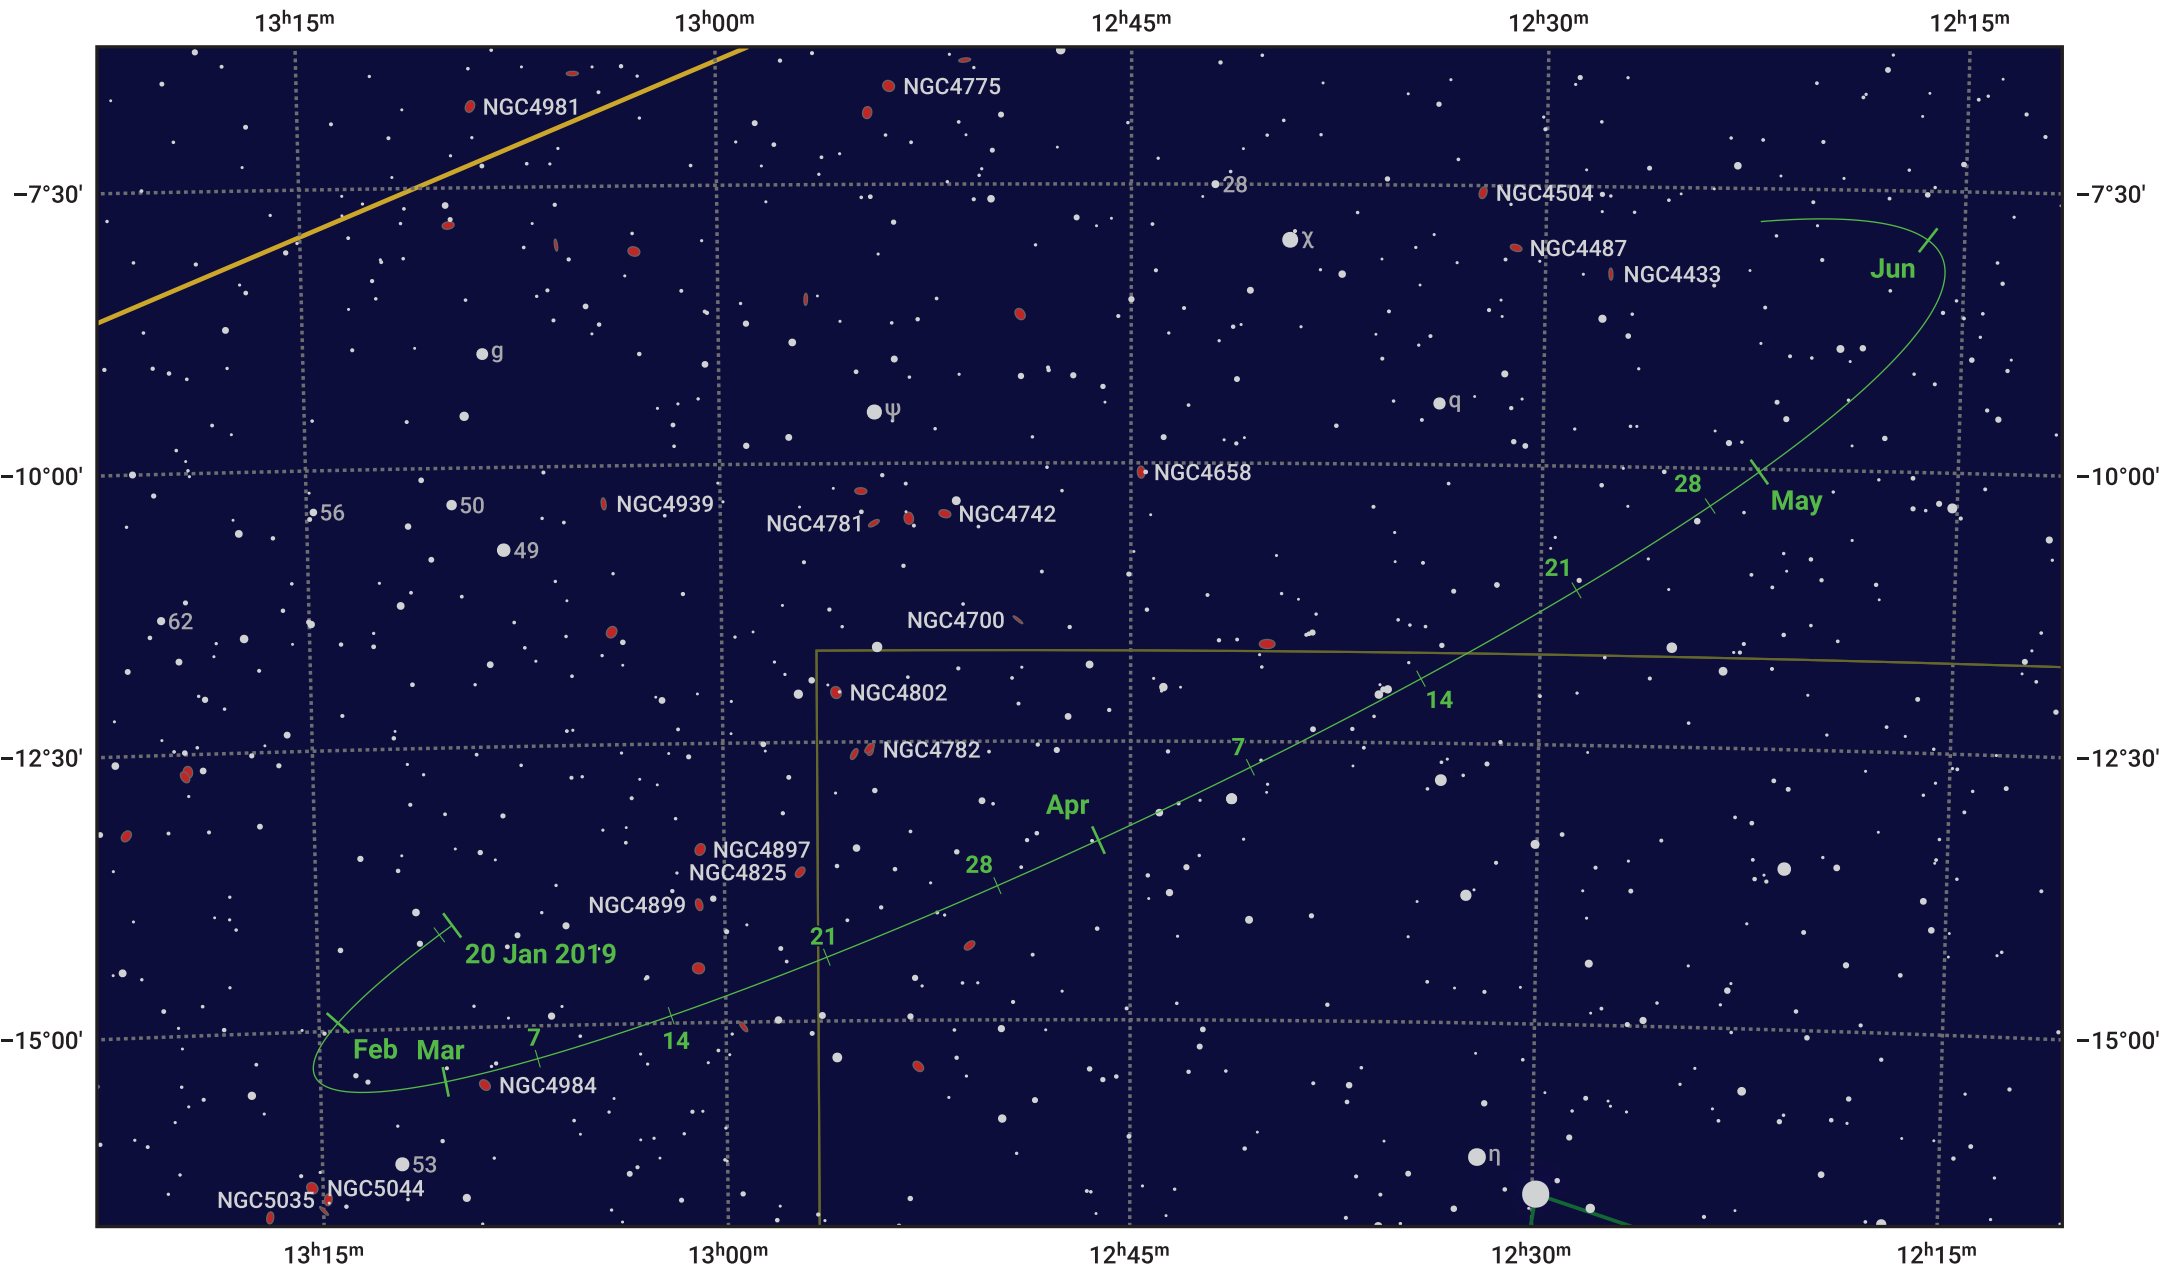

# The path of Asteroid 7 Iris around opposition on 5 Apr 2019

© Dominic Ford 2011–2024. Date markers placed at midnight UTC. Downloaded from <https://in-the-sky.org>

Magnitude scale: 10.0 9.0 8.0 7.0 6.0 5.0 4.0 3.0 2.0

— Ecliptic Plane

Galaxy    Bright nebula    Open cluster    Globular cluster

Date	Mag
2019 Feb 1	10.6
2019 Mar 1	10.1
2019 Mar 22	9.7
2019 Apr 1	9.5
2019 May 1	10.0
2019 Jun 1	10.7
2019 Jun 3	10.7