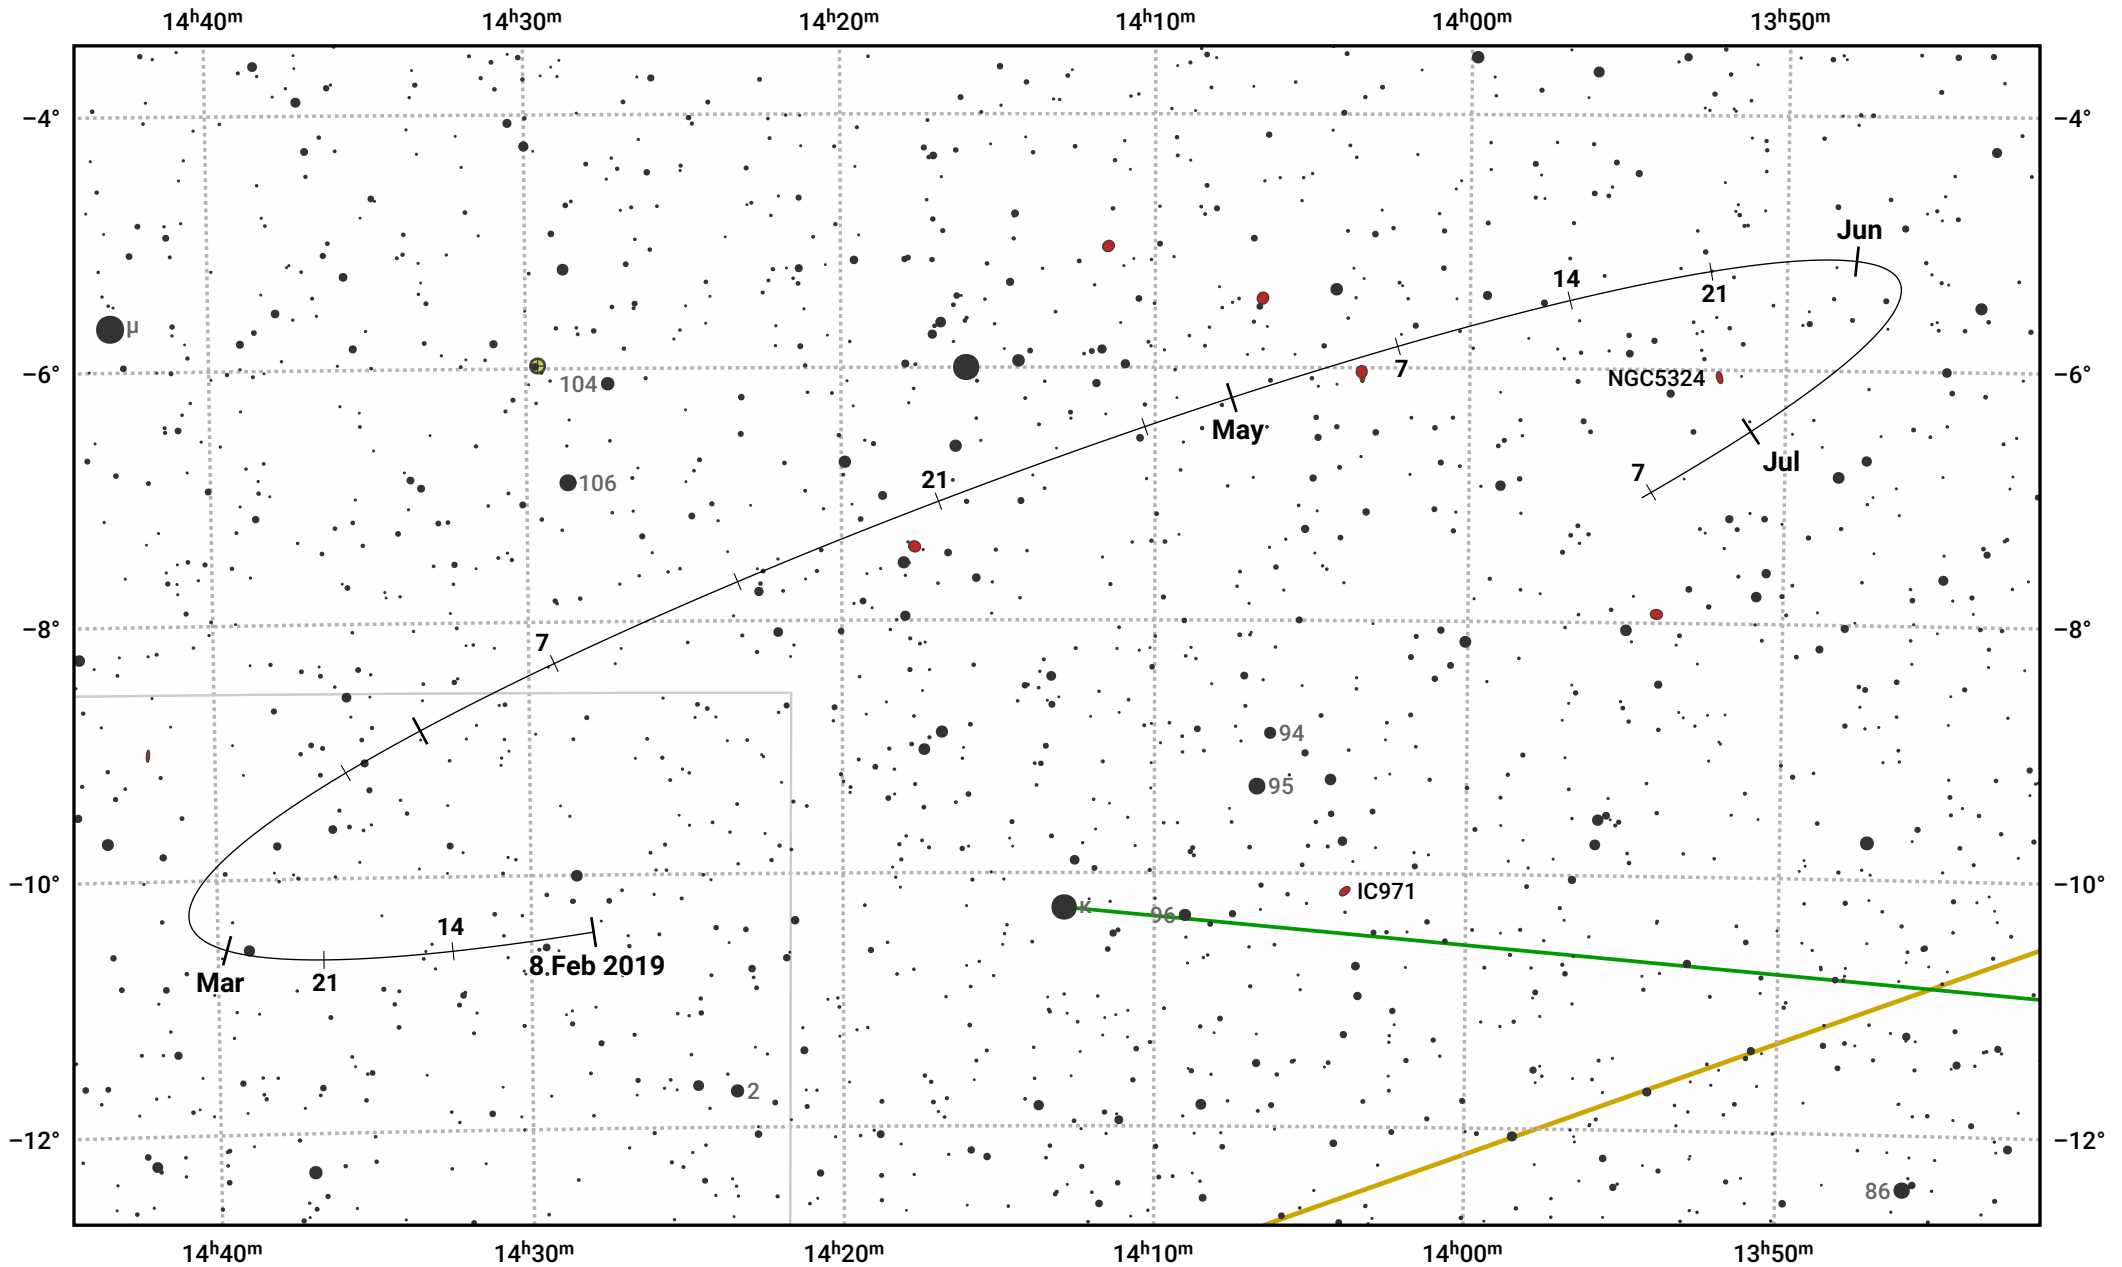

The path of Asteroid 44 Nysa around opposition on 24 Apr 2019

© Dominic Ford 2011–2024. Date markers placed at midnight UTC. Downloaded from <https://in-the-sky.org>

Magnitude scale: 11.0 10.0 9.0 8.0 7.0 6.0 5.0 4.0 3.0

— Ecliptic Plane

Galaxy Bright nebula Open cluster Globular cluster

Date	Mag	Phase
2019 Mar 1	10.8	96%
2019 Apr 1	10.2	99%
2019 Apr 4	10.1	99%
2019 May 1	9.8	100%
2019 Jun 1	10.7	98%
2019 Jun 19	11.1	97%
2019 Jul 1	11.3	96%