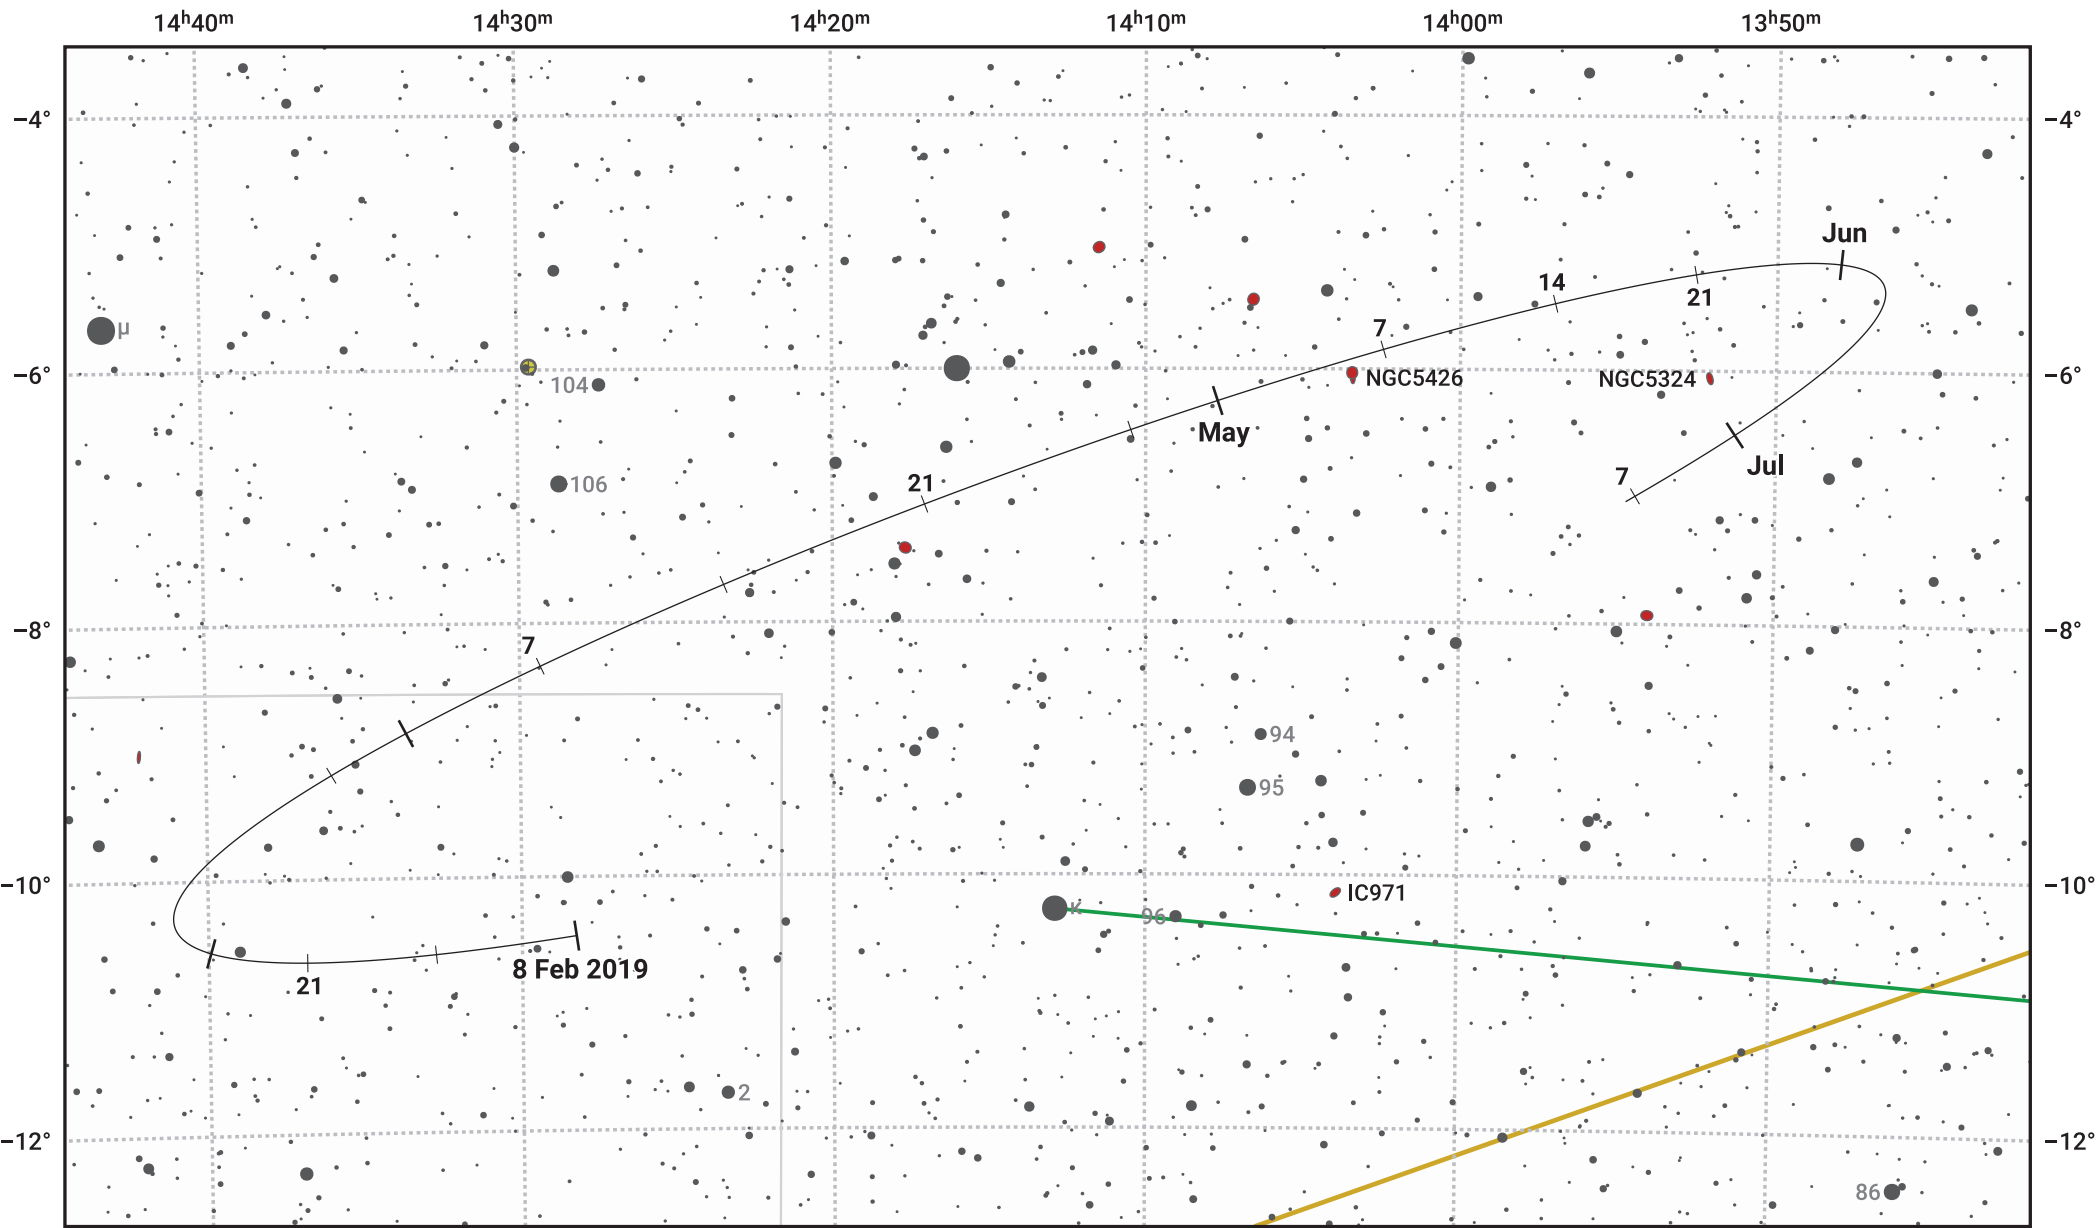

# The path of Asteroid 44 Nysa around opposition on 24 Apr 2019

© Dominic Ford 2011–2024. Date markers placed at midnight UTC. Downloaded from <https://in-the-sky.org>

Magnitude scale: 11.0 10.0 9.0 8.0 7.0 6.0 5.0 4.0 3.0

— Ecliptic Plane

Galaxy    Bright nebula    Open cluster    Globular cluster

Date	Mag	Phase
2019 Mar 1	10.8	96%
2019 Apr 1	10.2	99%
2019 Apr 4	10.1	99%
2019 May 1	9.8	100%
2019 Jun 1	10.7	98%
2019 Jun 19	11.1	97%
2019 Jul 1	11.3	96%