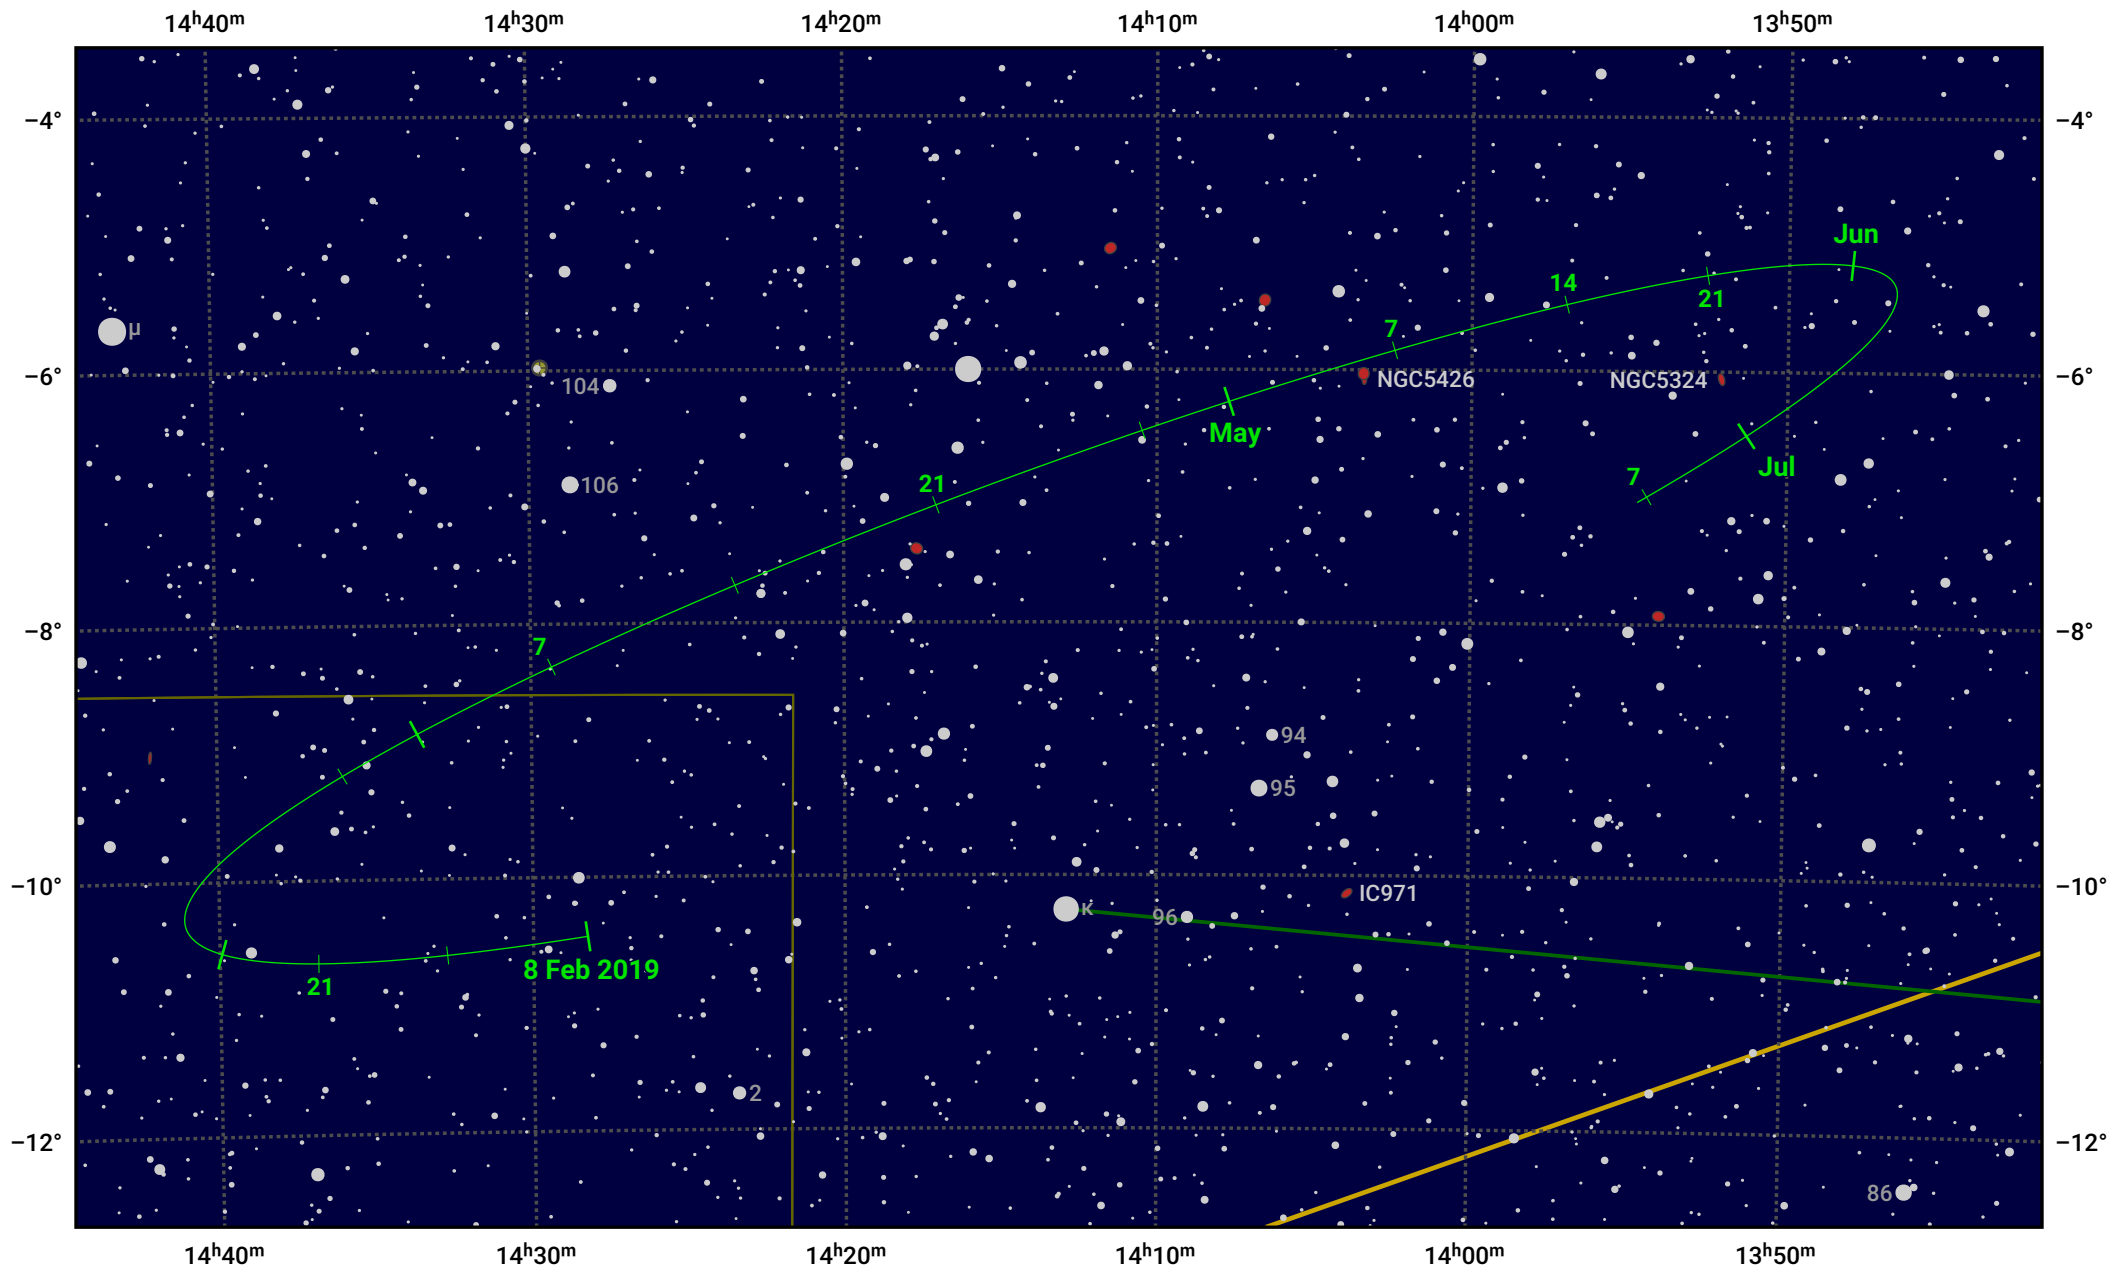

The path of Asteroid 44 Nysa around opposition on 24 Apr 2019

© Dominic Ford 2011–2024. Date markers placed at midnight UTC. Downloaded from <https://in-the-sky.org>

Magnitude scale: · 11.0 · 10.0 · 9.0 · 8.0 · 7.0 · 6.0 · 5.0 · 4.0 · 3.0

— Ecliptic Plane

- Galaxy
- Bright nebula
- Open cluster
- ⊕ Globular cluster

Date	Mag	Phase
2019 Mar 1	10.8	96%
2019 Apr 1	10.2	99%
2019 Apr 4	10.1	99%
2019 May 1	9.8	100%
2019 Jun 1	10.7	98%
2019 Jun 19	11.1	97%
2019 Jul 1	11.3	96%