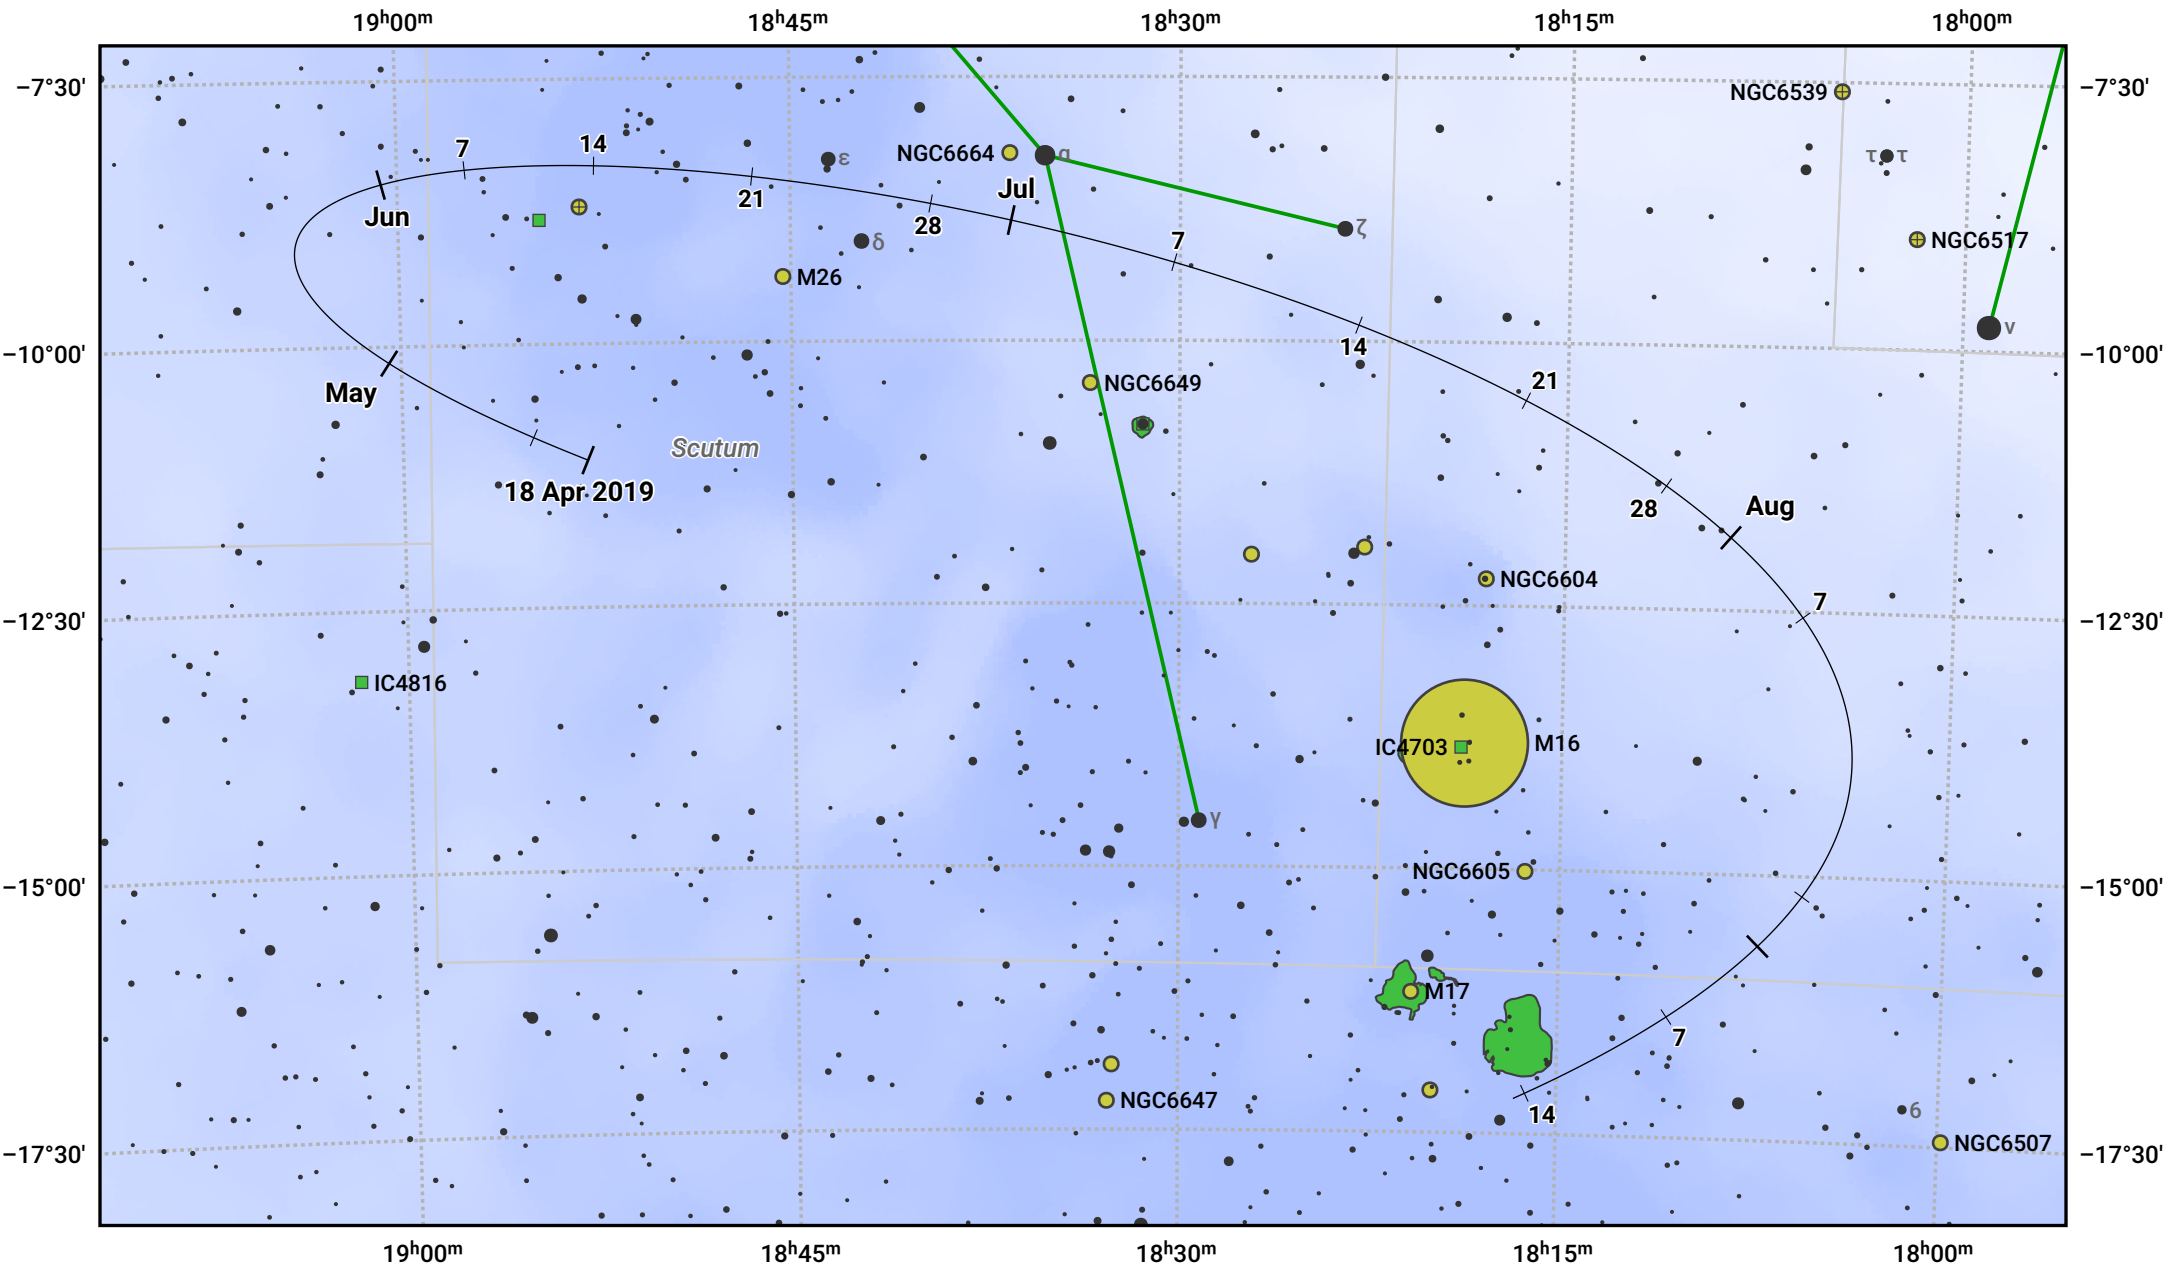

# The path of Asteroid 18 Melpomene around opposition on 2 Jul 2019

© Dominic Ford 2011–2024. Date markers placed at midnight UTC. Downloaded from <https://in-the-sky.org>

Date	Mag	Phase
2019 May 1	10.6	96%
2019 May 31	9.9	98%
2019 Jun 1	9.9	98%
2019 Jul 1	9.1	100%
2019 Aug 1	9.5	98%
2019 Sep 1	10.0	95%