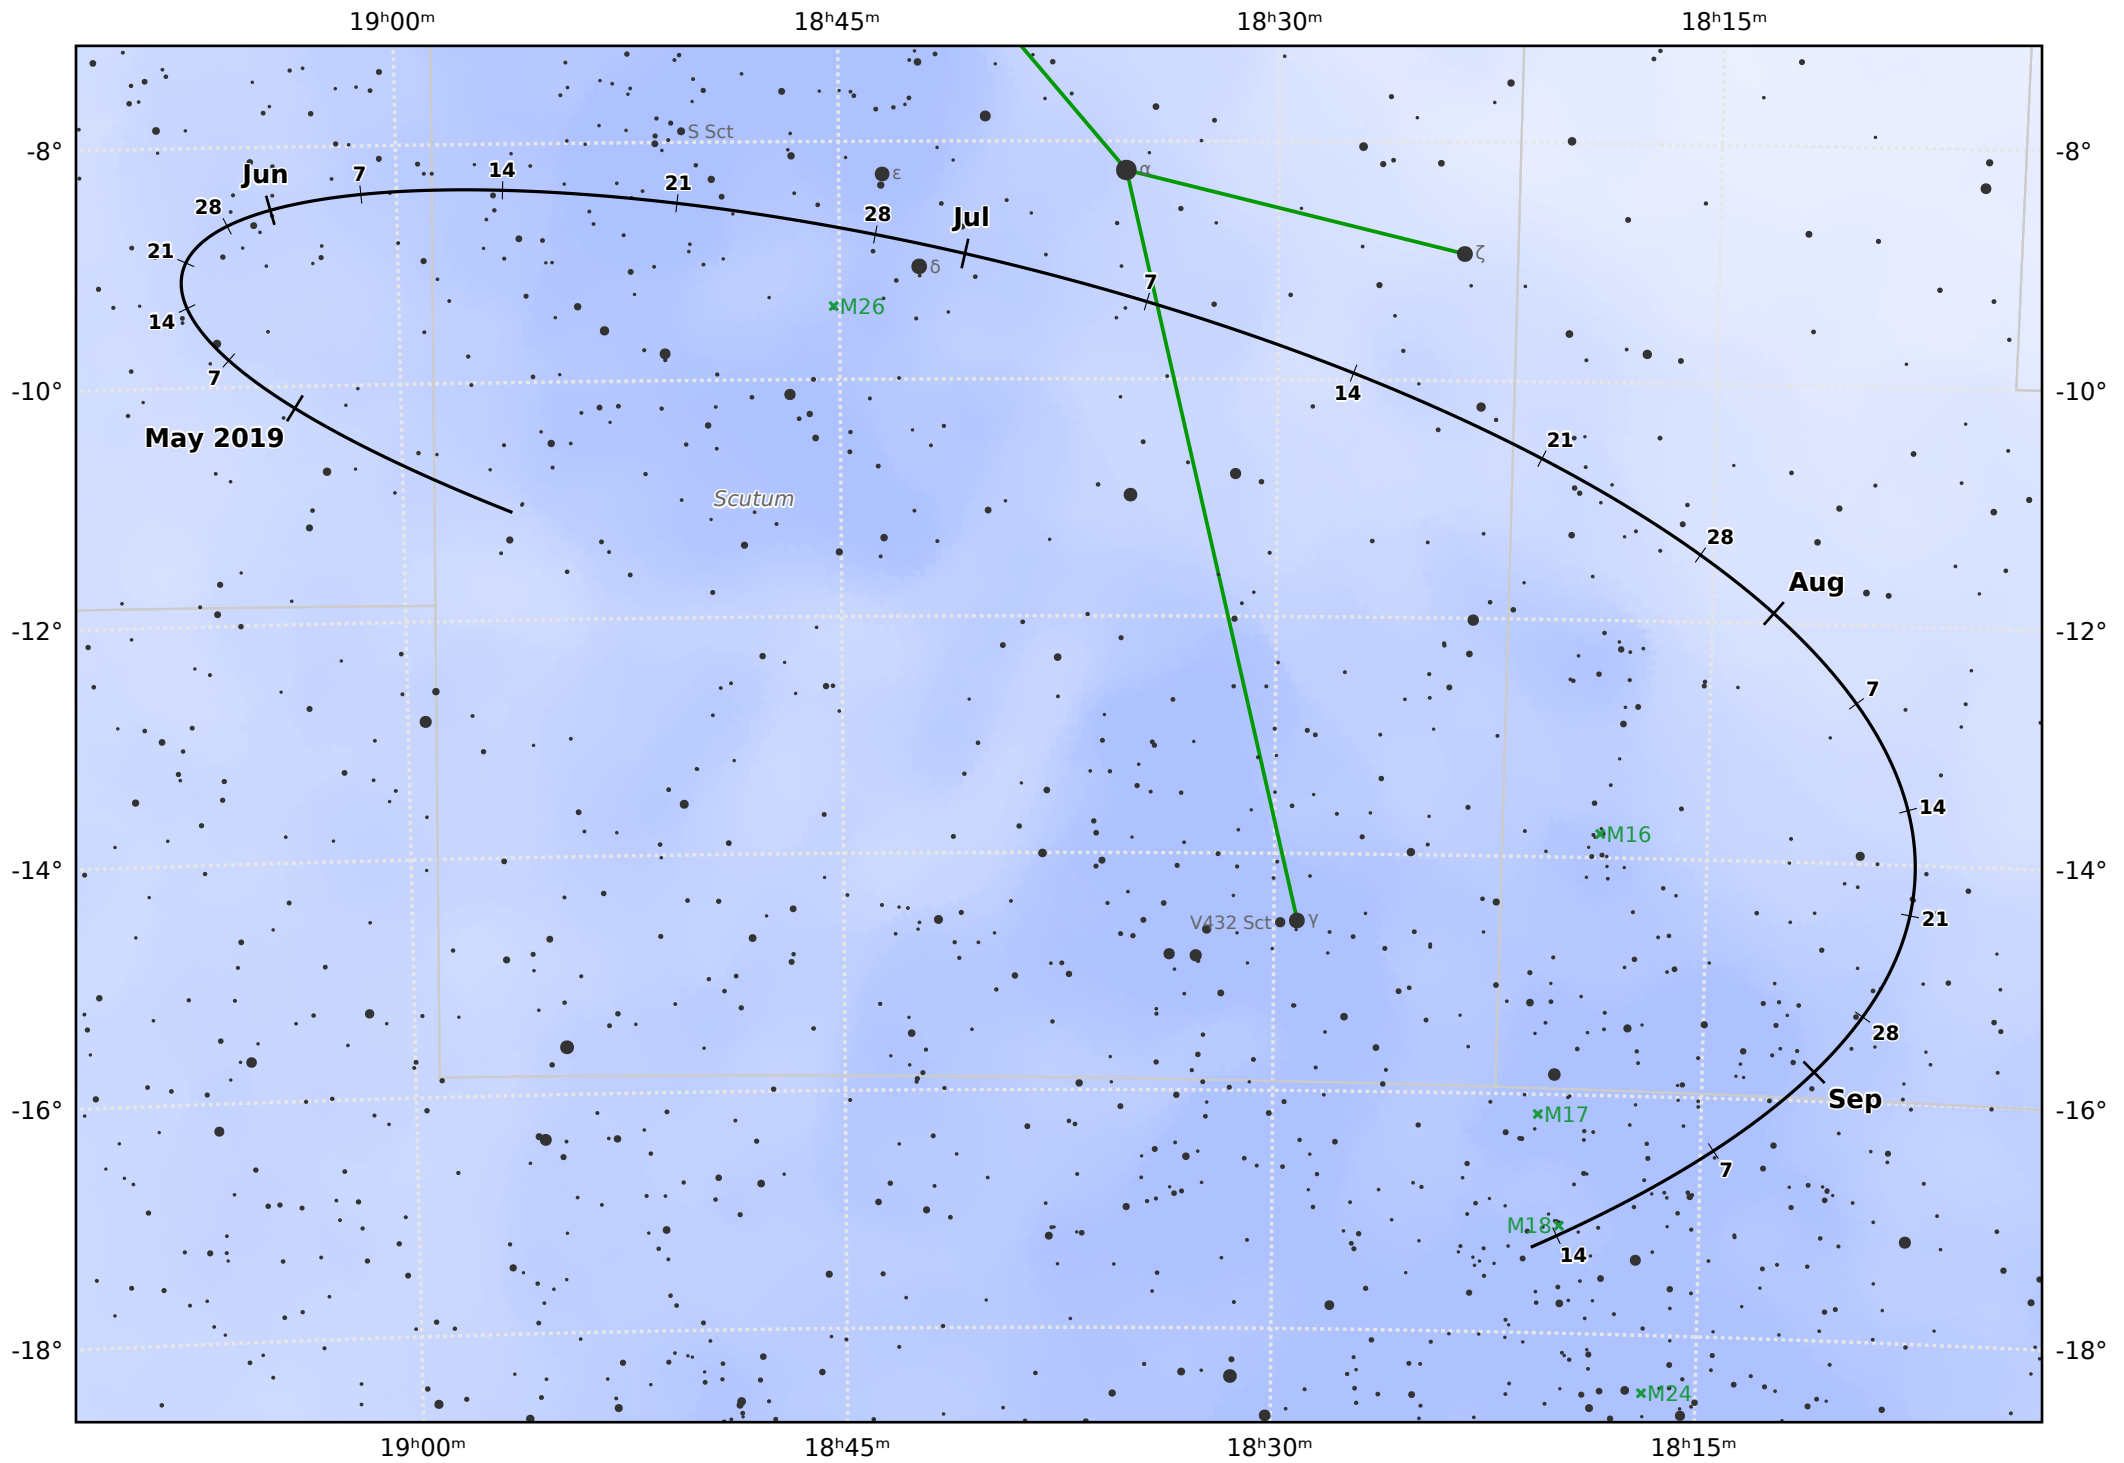

The path of Asteroid 18 Melpomene around opposition on 2 Jul 2019

© Dominic Ford 2011-2021. Downloaded from <https://in-the-sky.org>

Magnitude scale: ● -9.5 ● -9.0 ● -8.5 ● -8.0 ● -7.5 ● -7.0 ● -6.5 ● -6.0 ● -5.5 ● -5.0 ● -4.5 ● -4.0 ● -3.5

— Ecliptic Plane