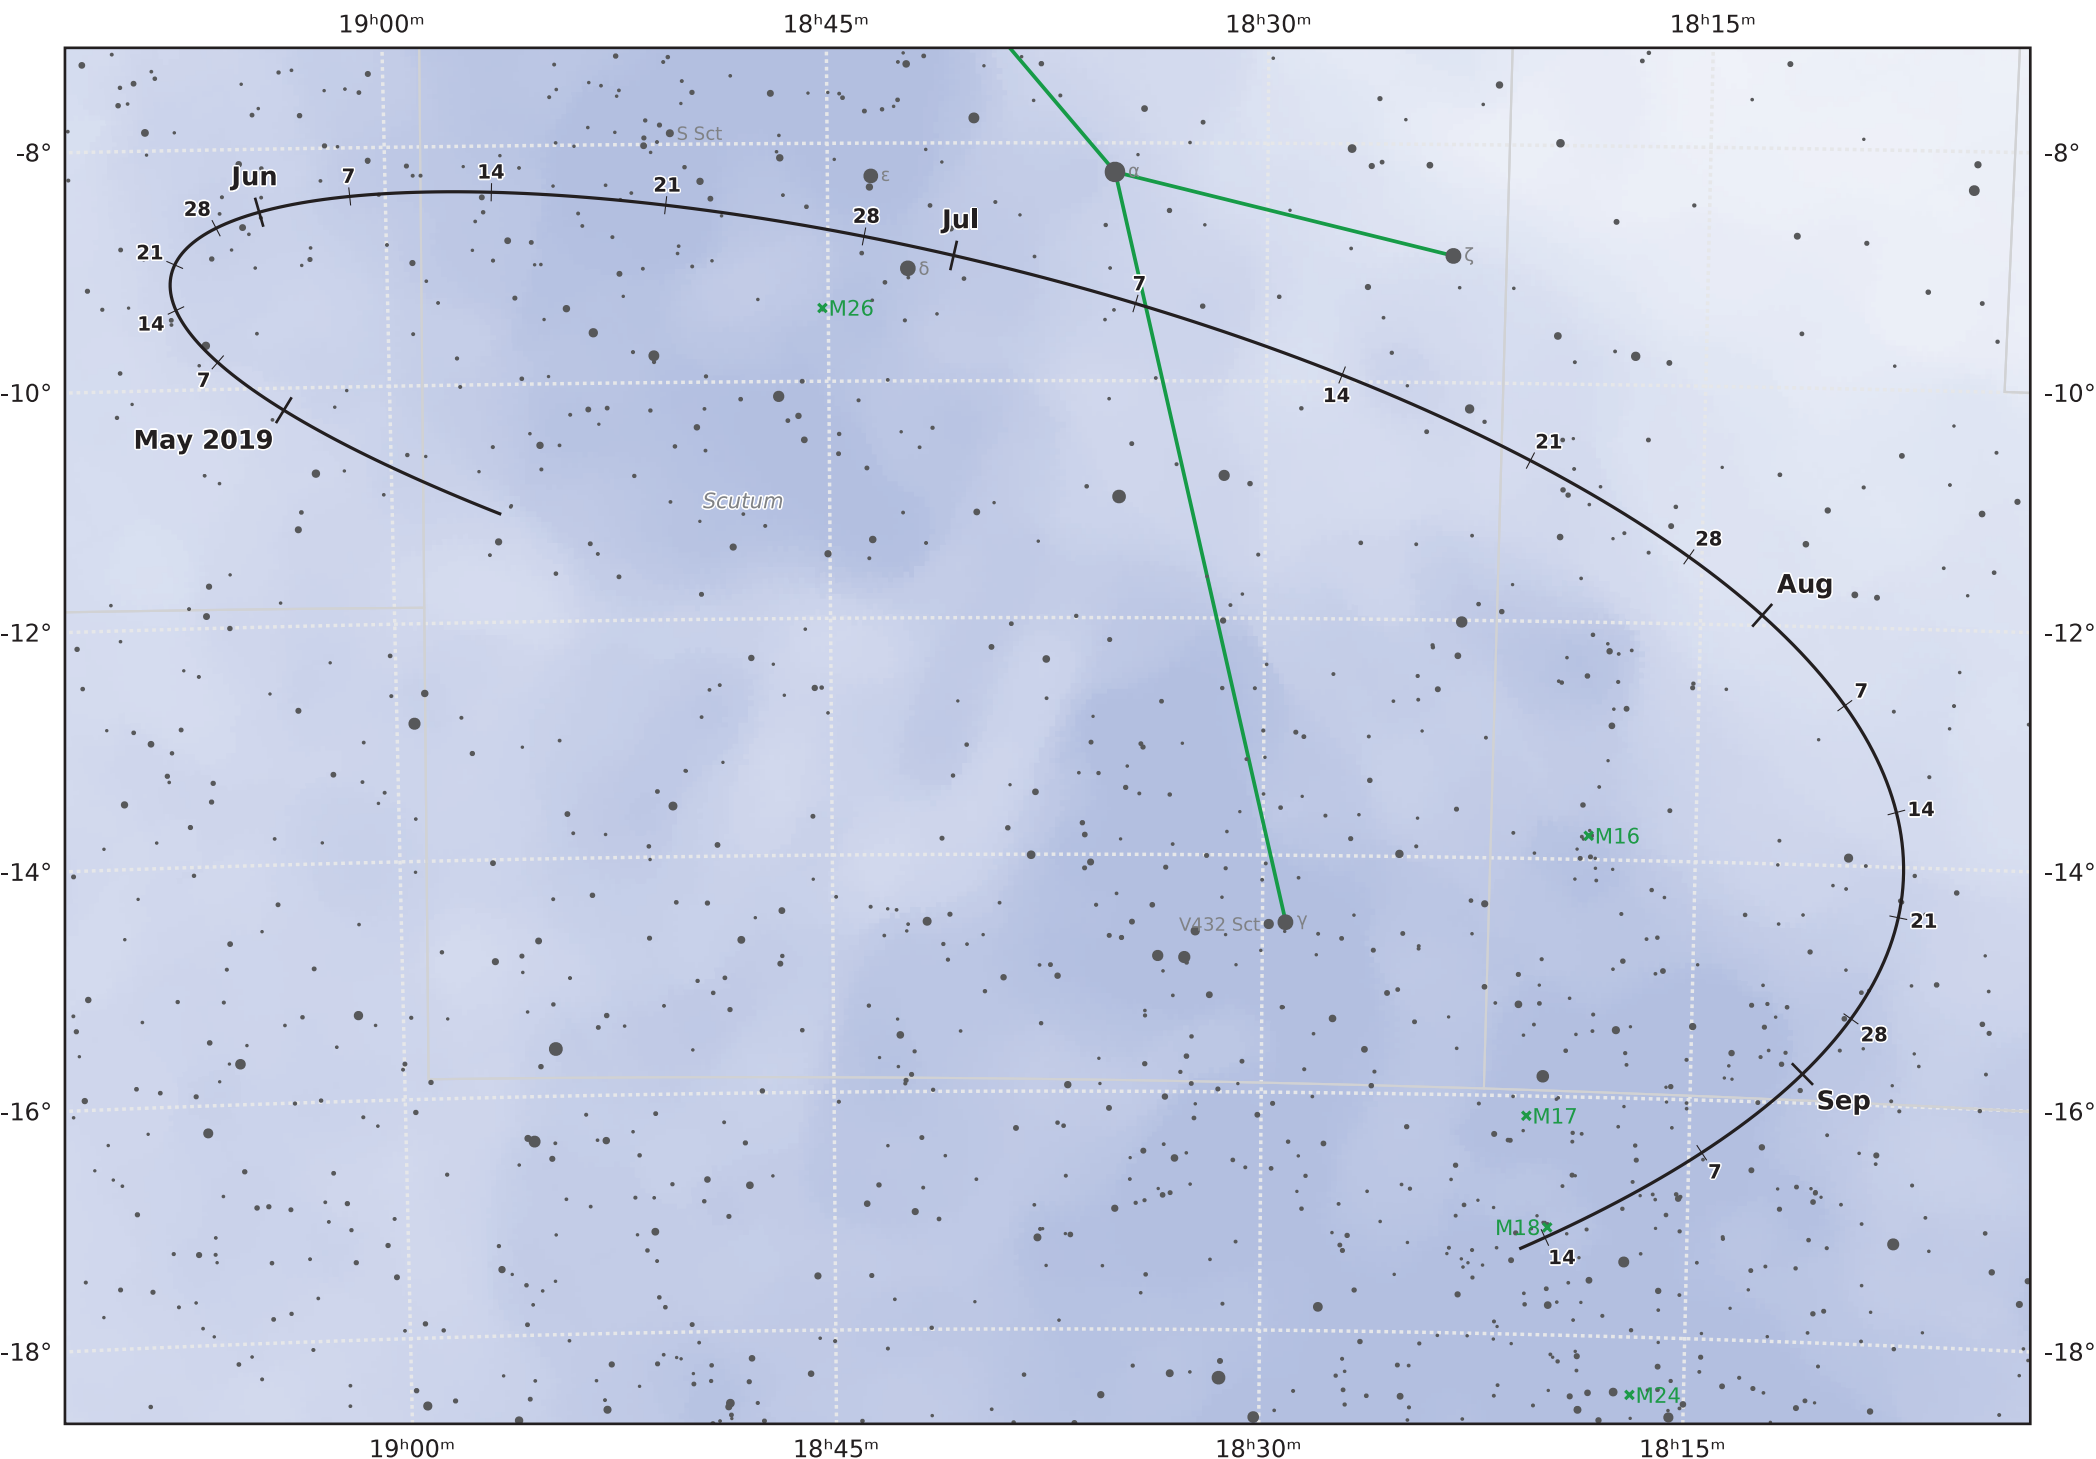

The path of Asteroid 18 Melpomene around opposition on 2 Jul 2019

© Dominic Ford 2011-2021. Downloaded from <https://in-the-sky.org>

Magnitude scale: -9.5 -9.0 -8.5 -8.0 -7.5 -7.0 -6.5 -6.0 -5.5 -5.0 -4.5 -4.0 -3.5

— Ecliptic Plane