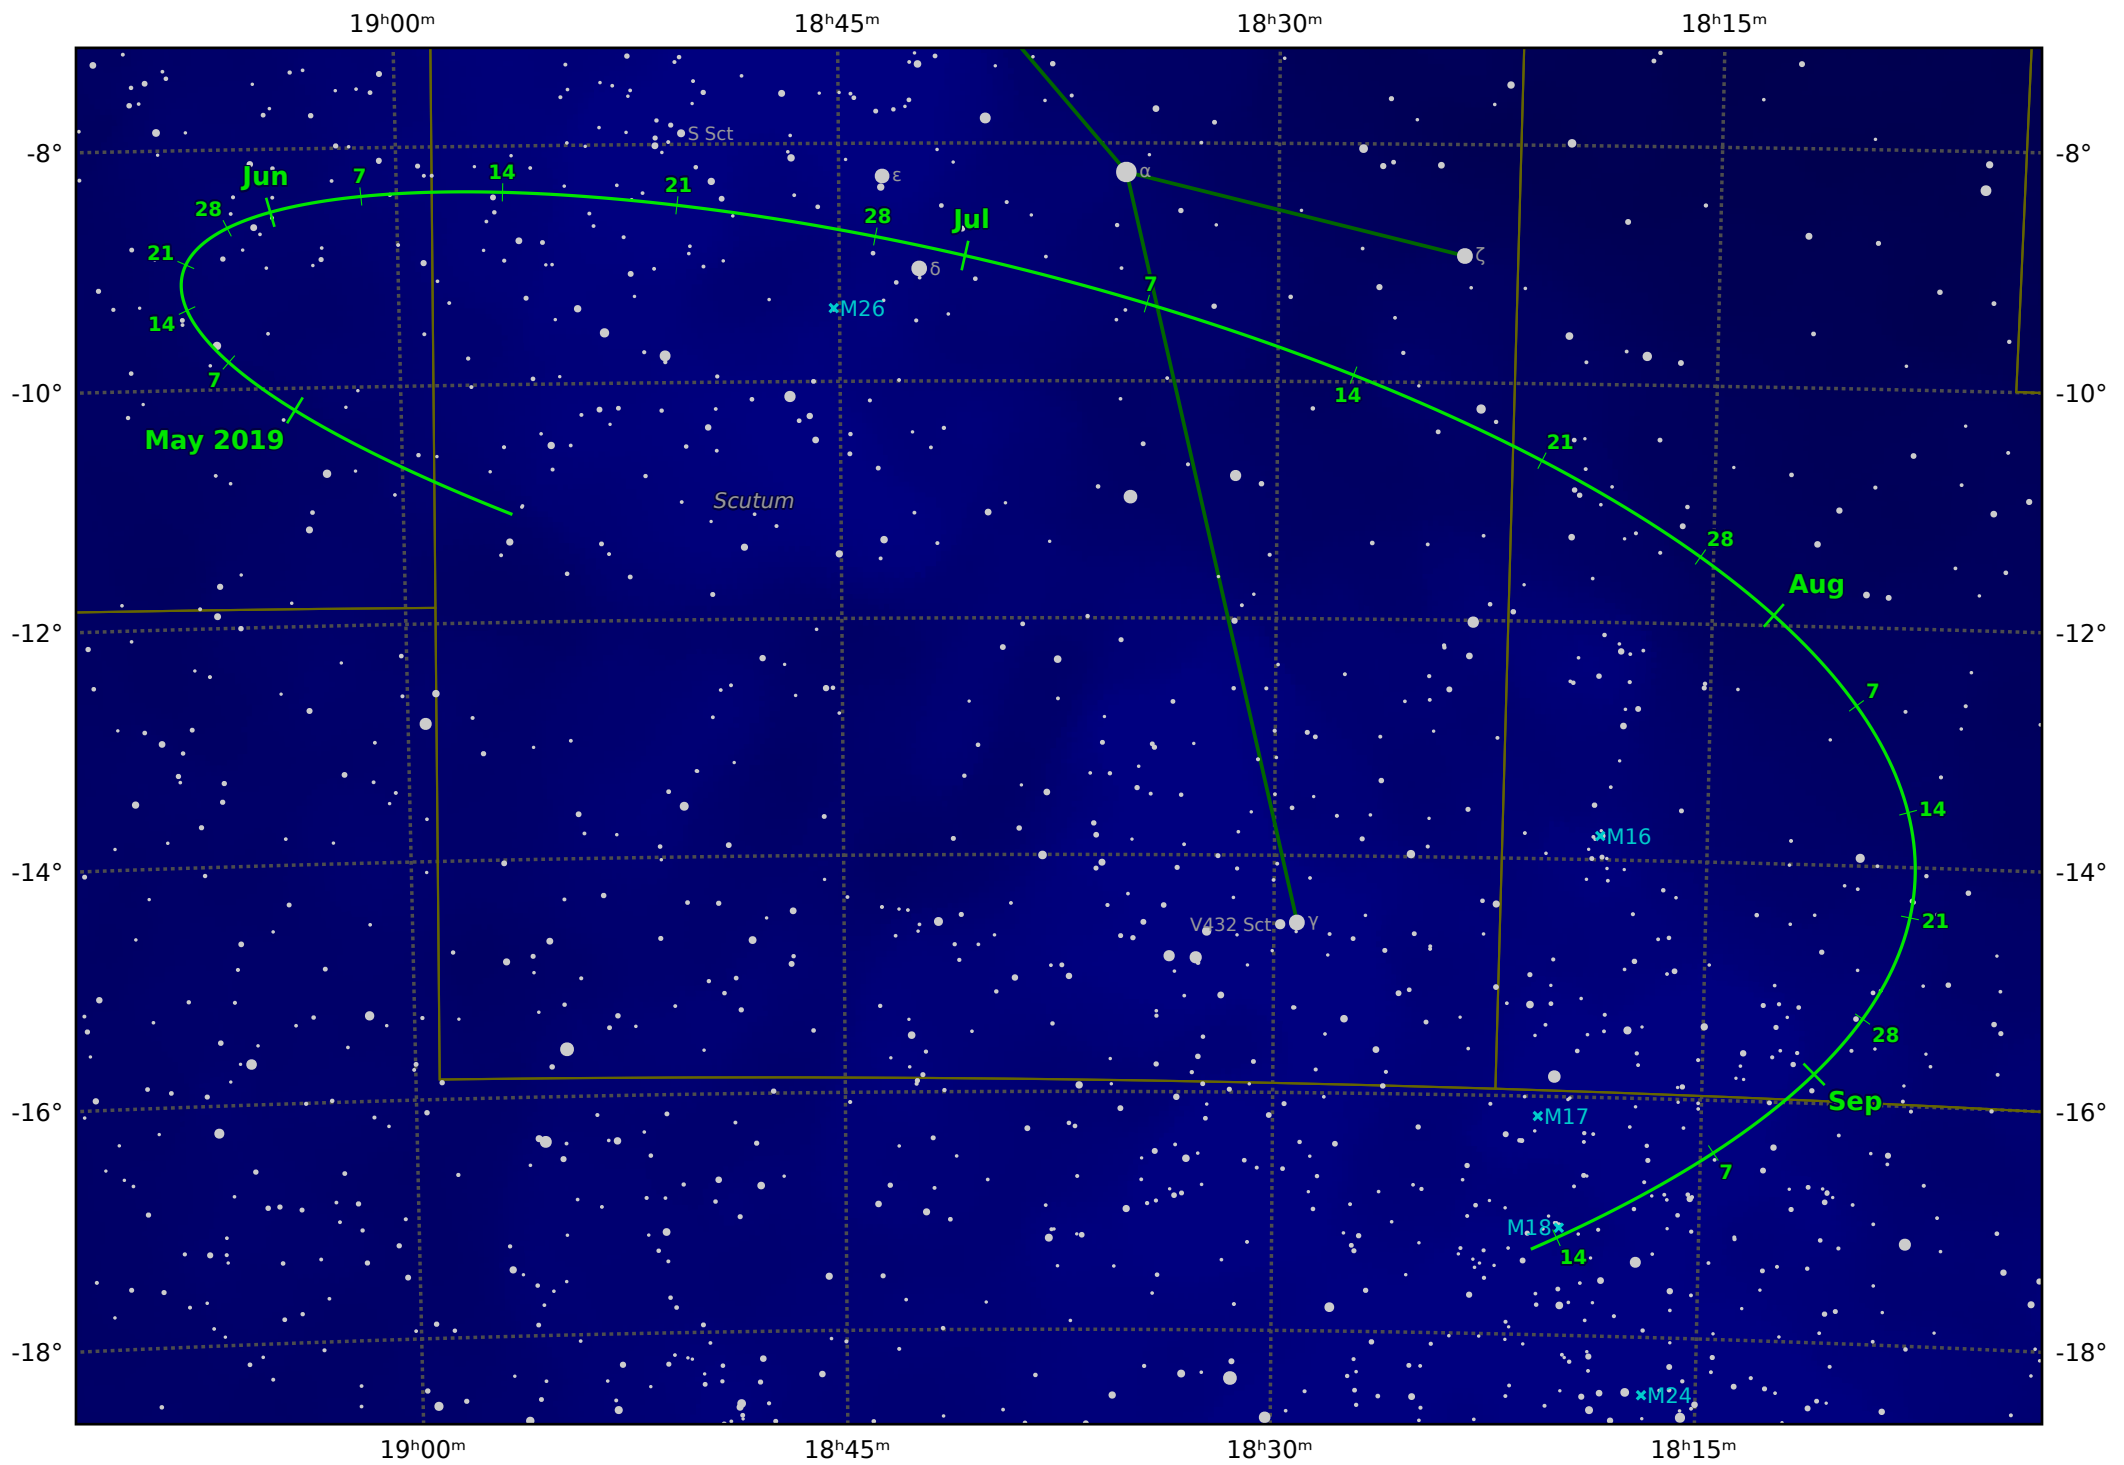

# The path of Asteroid 18 Melpomene around opposition on 2 Jul 2019

© Dominic Ford 2011-2021. Downloaded from <https://in-the-sky.org>

Magnitude scale: ● -9.5 ● -9.0 ● -8.5 ● -8.0 ● -7.5 ● -7.0 ● -6.5 ● -6.0 ● -5.5 ● -5.0 ● -4.5 ● -4.0 ● -3.5

— Ecliptic Plane