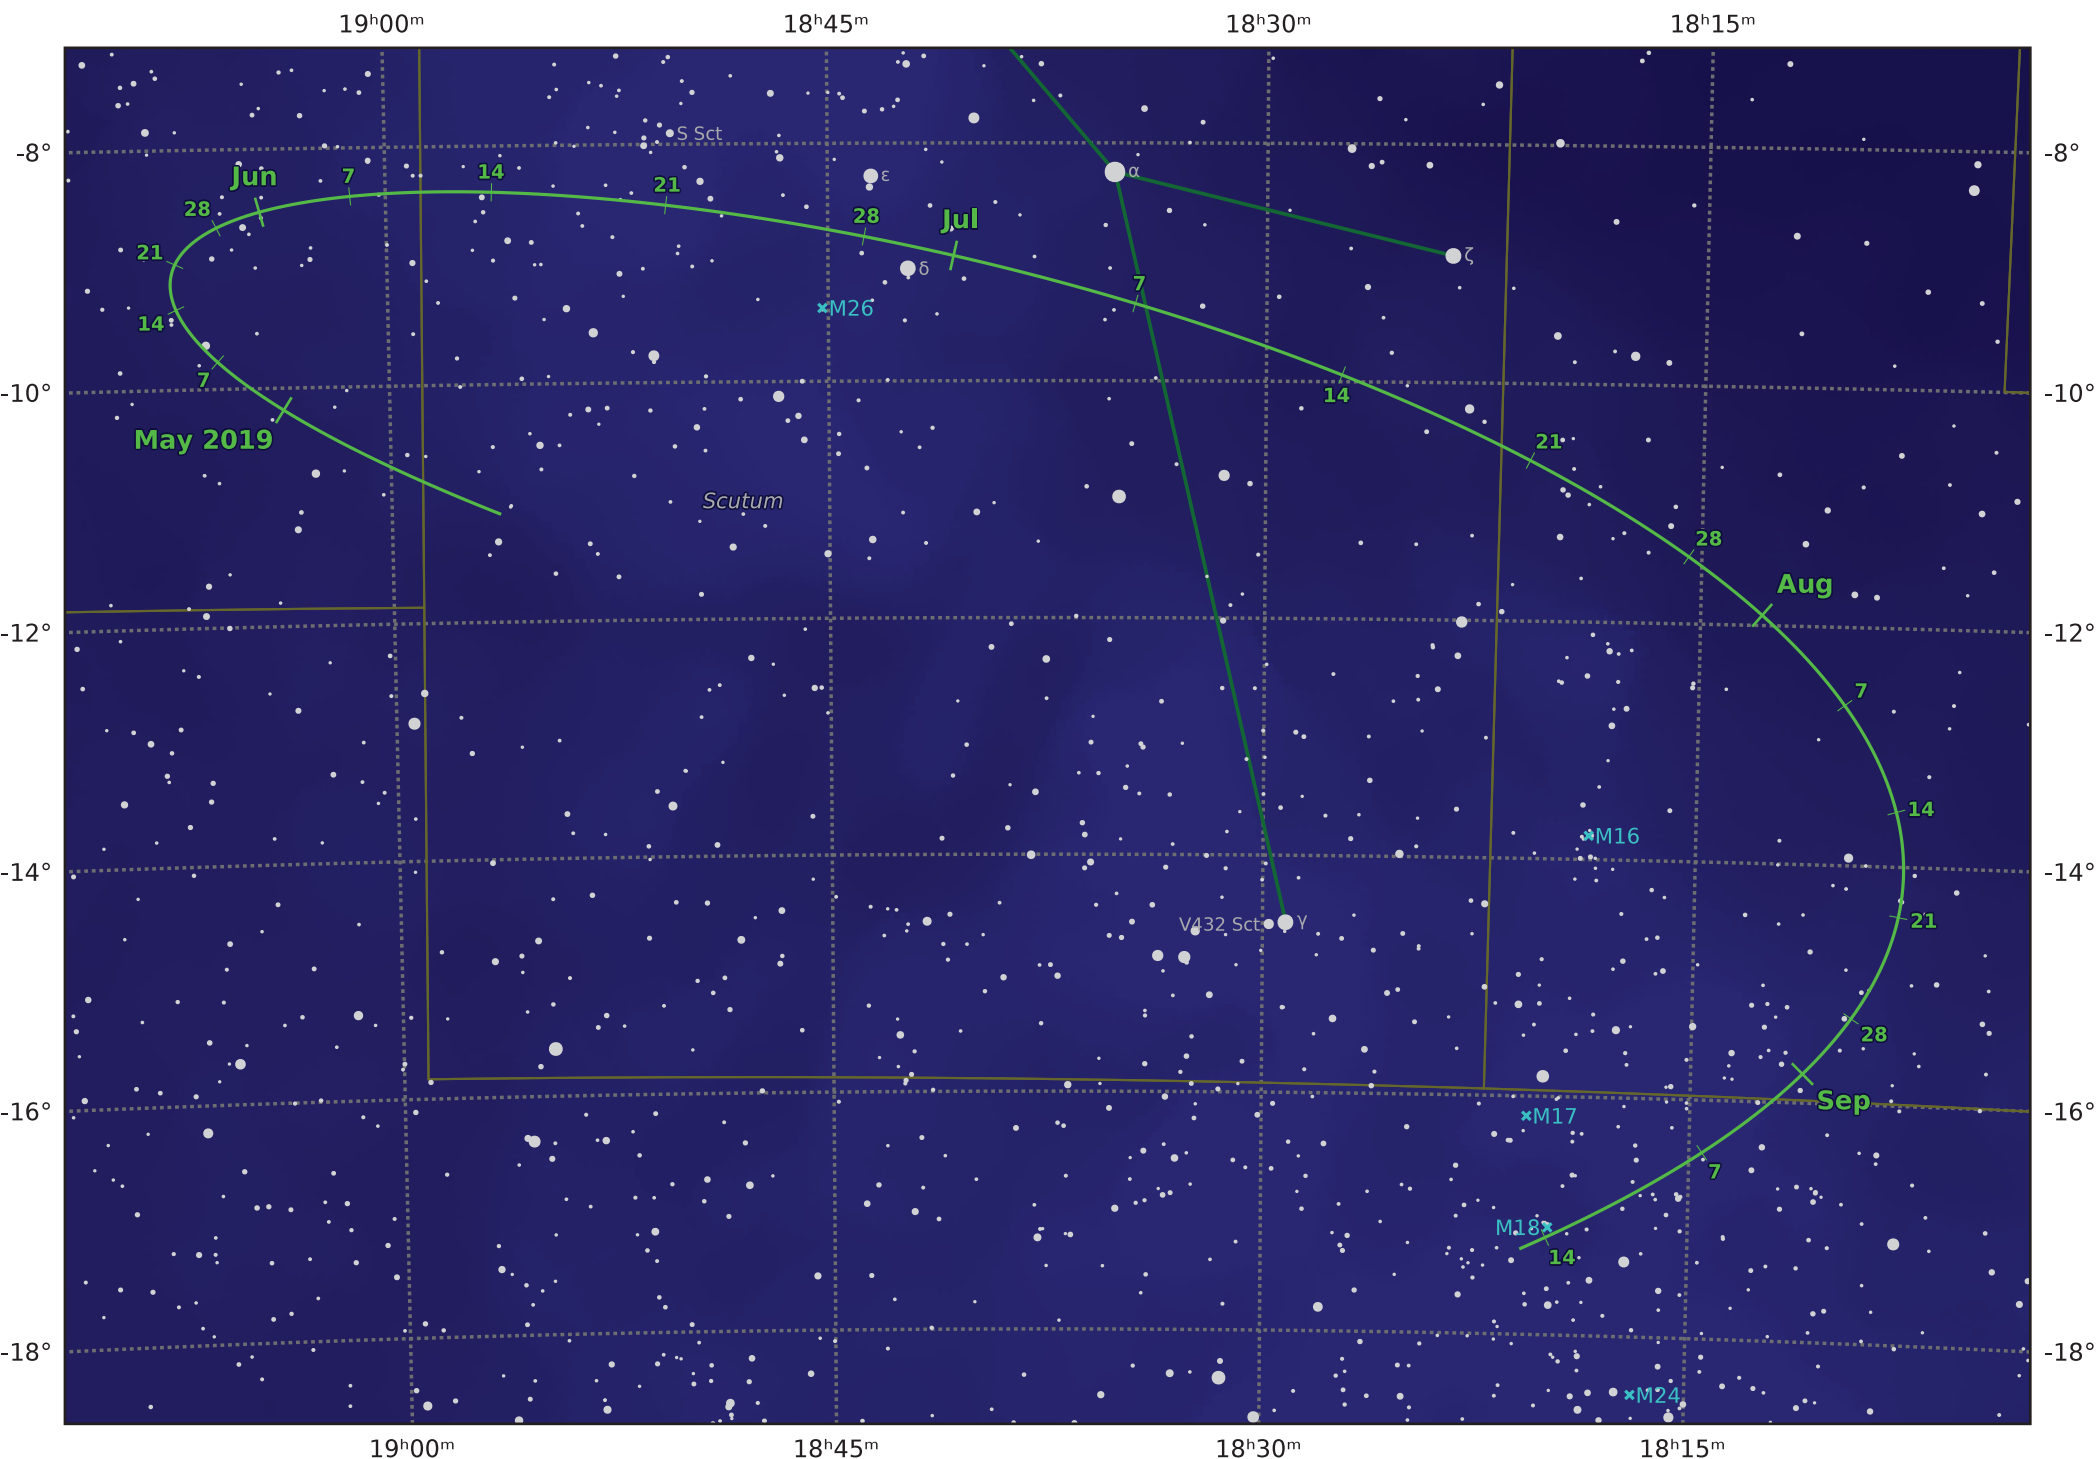

The path of Asteroid 18 Melpomene around opposition on 2 Jul 2019

© Dominic Ford 2011-2021. Downloaded from <https://in-the-sky.org>

Magnitude scale: -9.5 -9.0 -8.5 -8.0 -7.5 -7.0 -6.5 -6.0 -5.5 -5.0 -4.5 -4.0 -3.5

— Ecliptic Plane