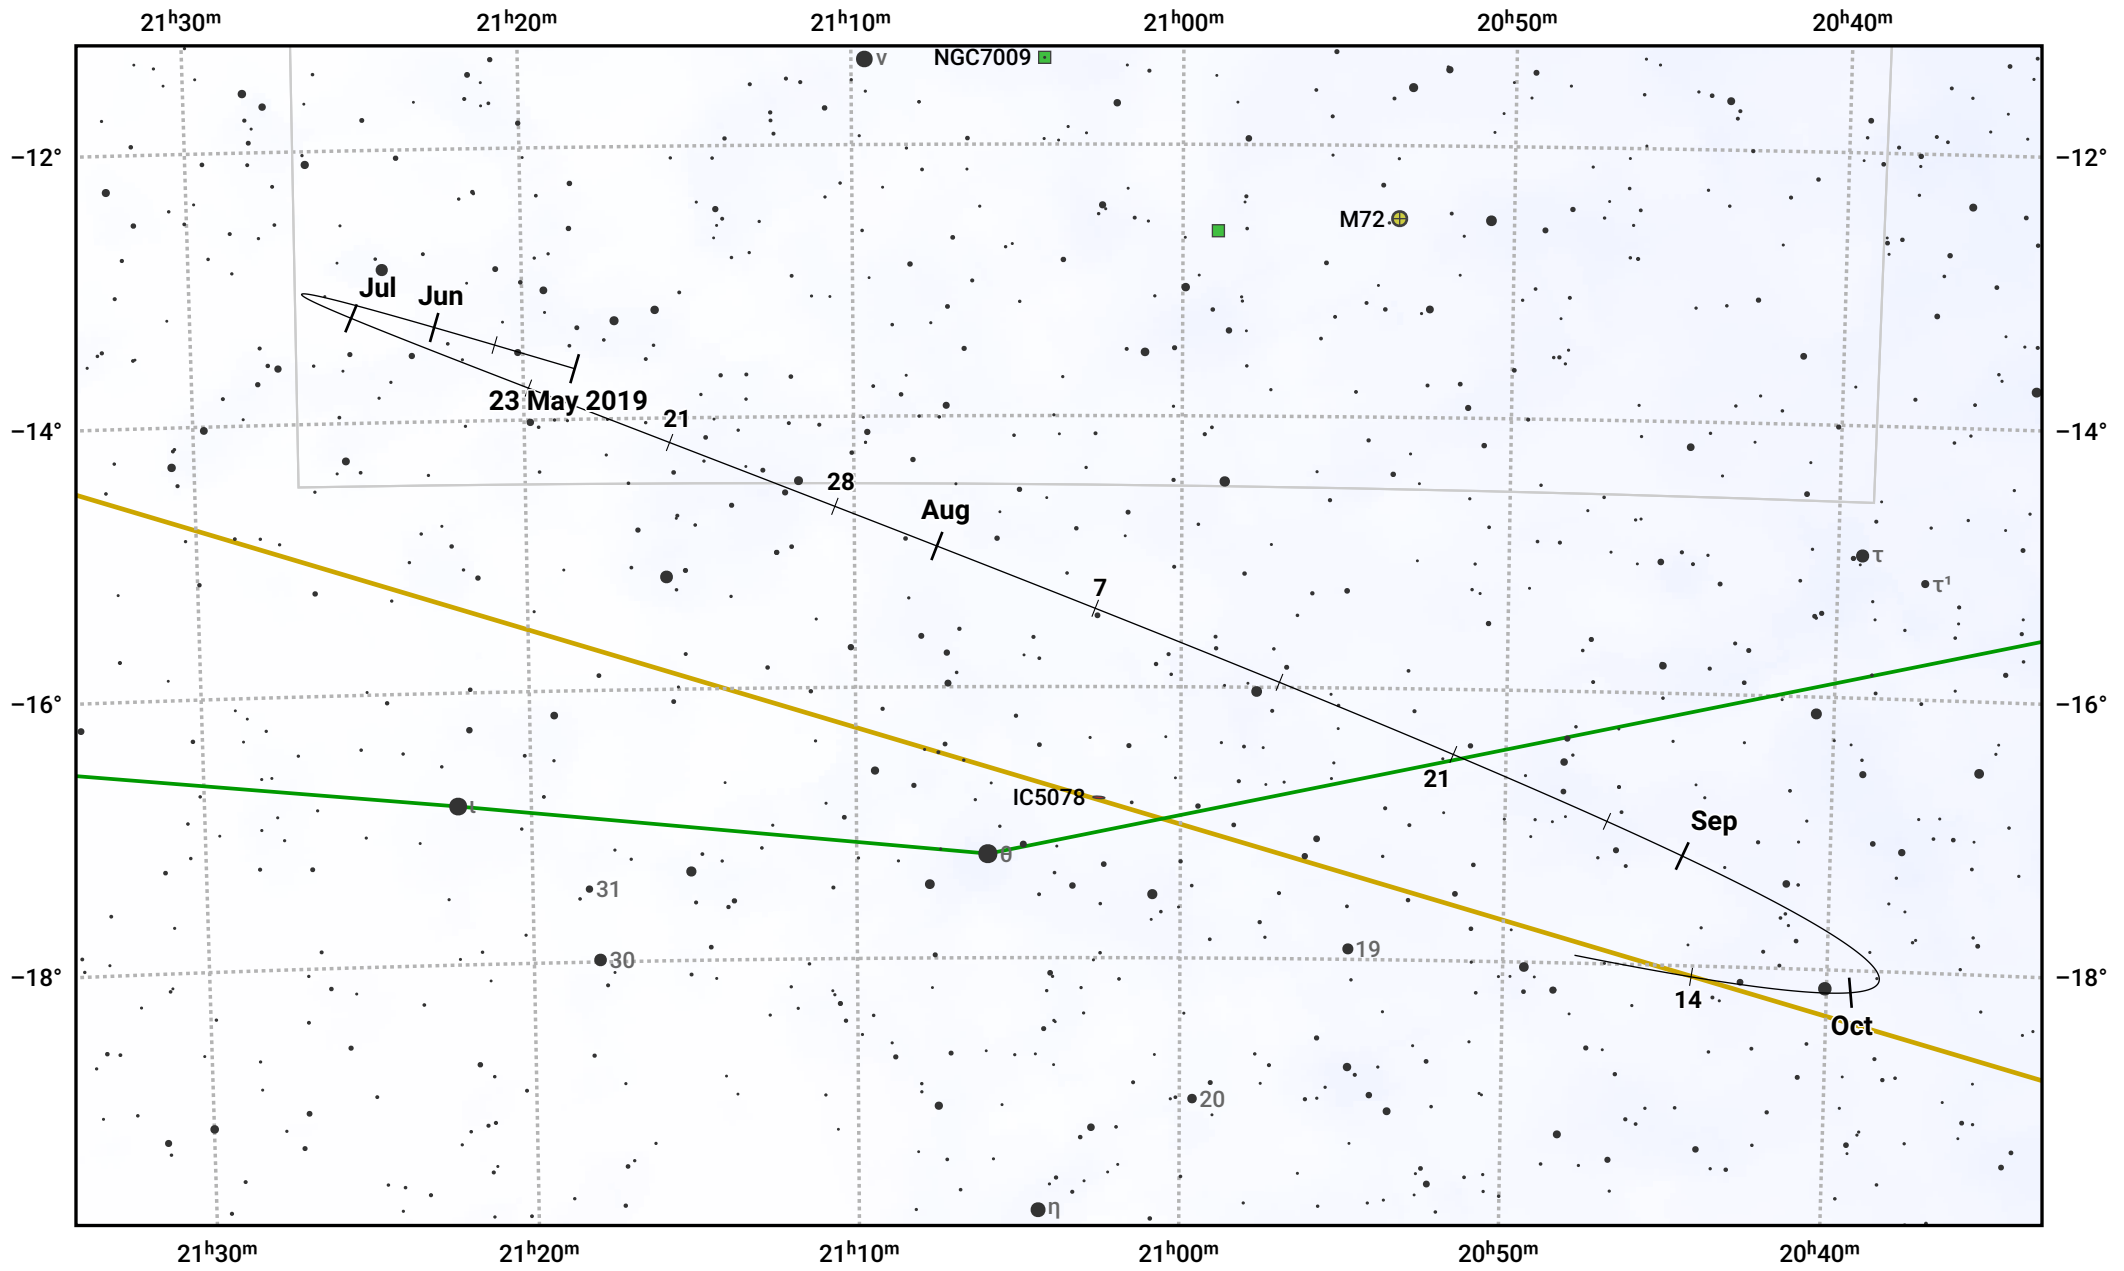

The path of Asteroid 16 Psyche around opposition on 6 Aug 2019

© Dominic Ford 2011–2024. Date markers placed at midnight UTC. Downloaded from <https://in-the-sky.org>

Magnitude scale: • 10.0 • 9.0 • 8.0 • 7.0 • 6.0 • 5.0 • 4.0

— Ecliptic Plane

● Galaxy ■ Bright nebula ● Open cluster ⊕ Globular cluster

Date	Mag
2019 Jun 1	11.2
2019 Jul 1	10.6
2019 Jul 13	10.3
2019 Aug 1	9.8
2019 Sep 1	10.3
2019 Oct 1	10.8