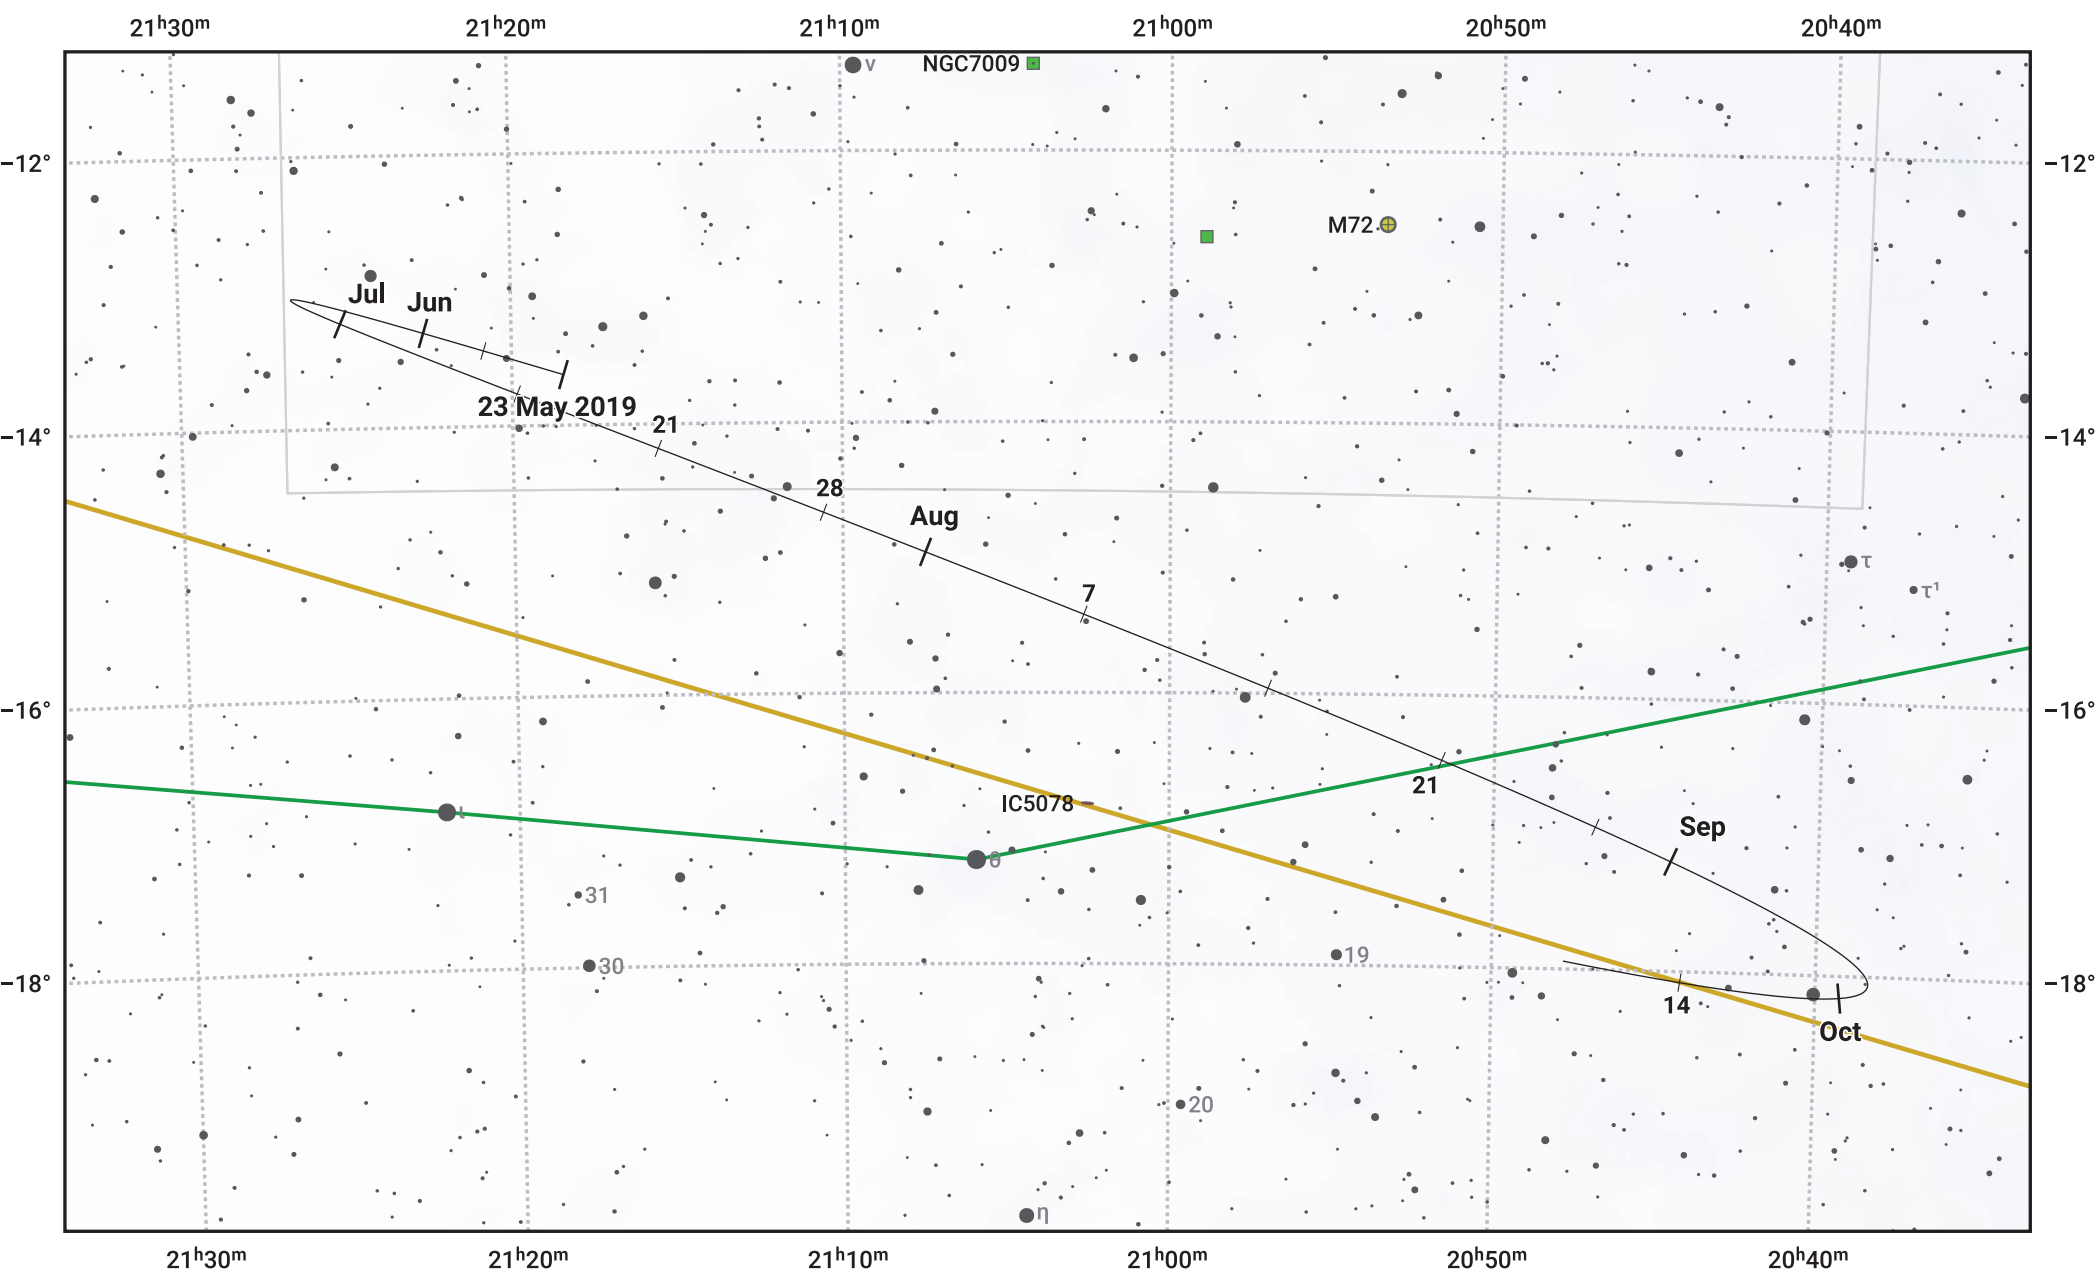

The path of Asteroid 16 Psyche around opposition on 6 Aug 2019

© Dominic Ford 2011–2024. Date markers placed at midnight UTC. Downloaded from <https://in-the-sky.org>

Magnitude scale: • 10.0 • 9.0 • 8.0 • 7.0 • 6.0 • 5.0 ● 4.0

— Ecliptic Plane

● Galaxy ■ Bright nebula ● Open cluster ⊕ Globular cluster

Date	Mag
2019 Jun 1	11.2
2019 Jul 1	10.6
2019 Jul 13	10.3
2019 Aug 1	9.8
2019 Sep 1	10.3
2019 Oct 1	10.8