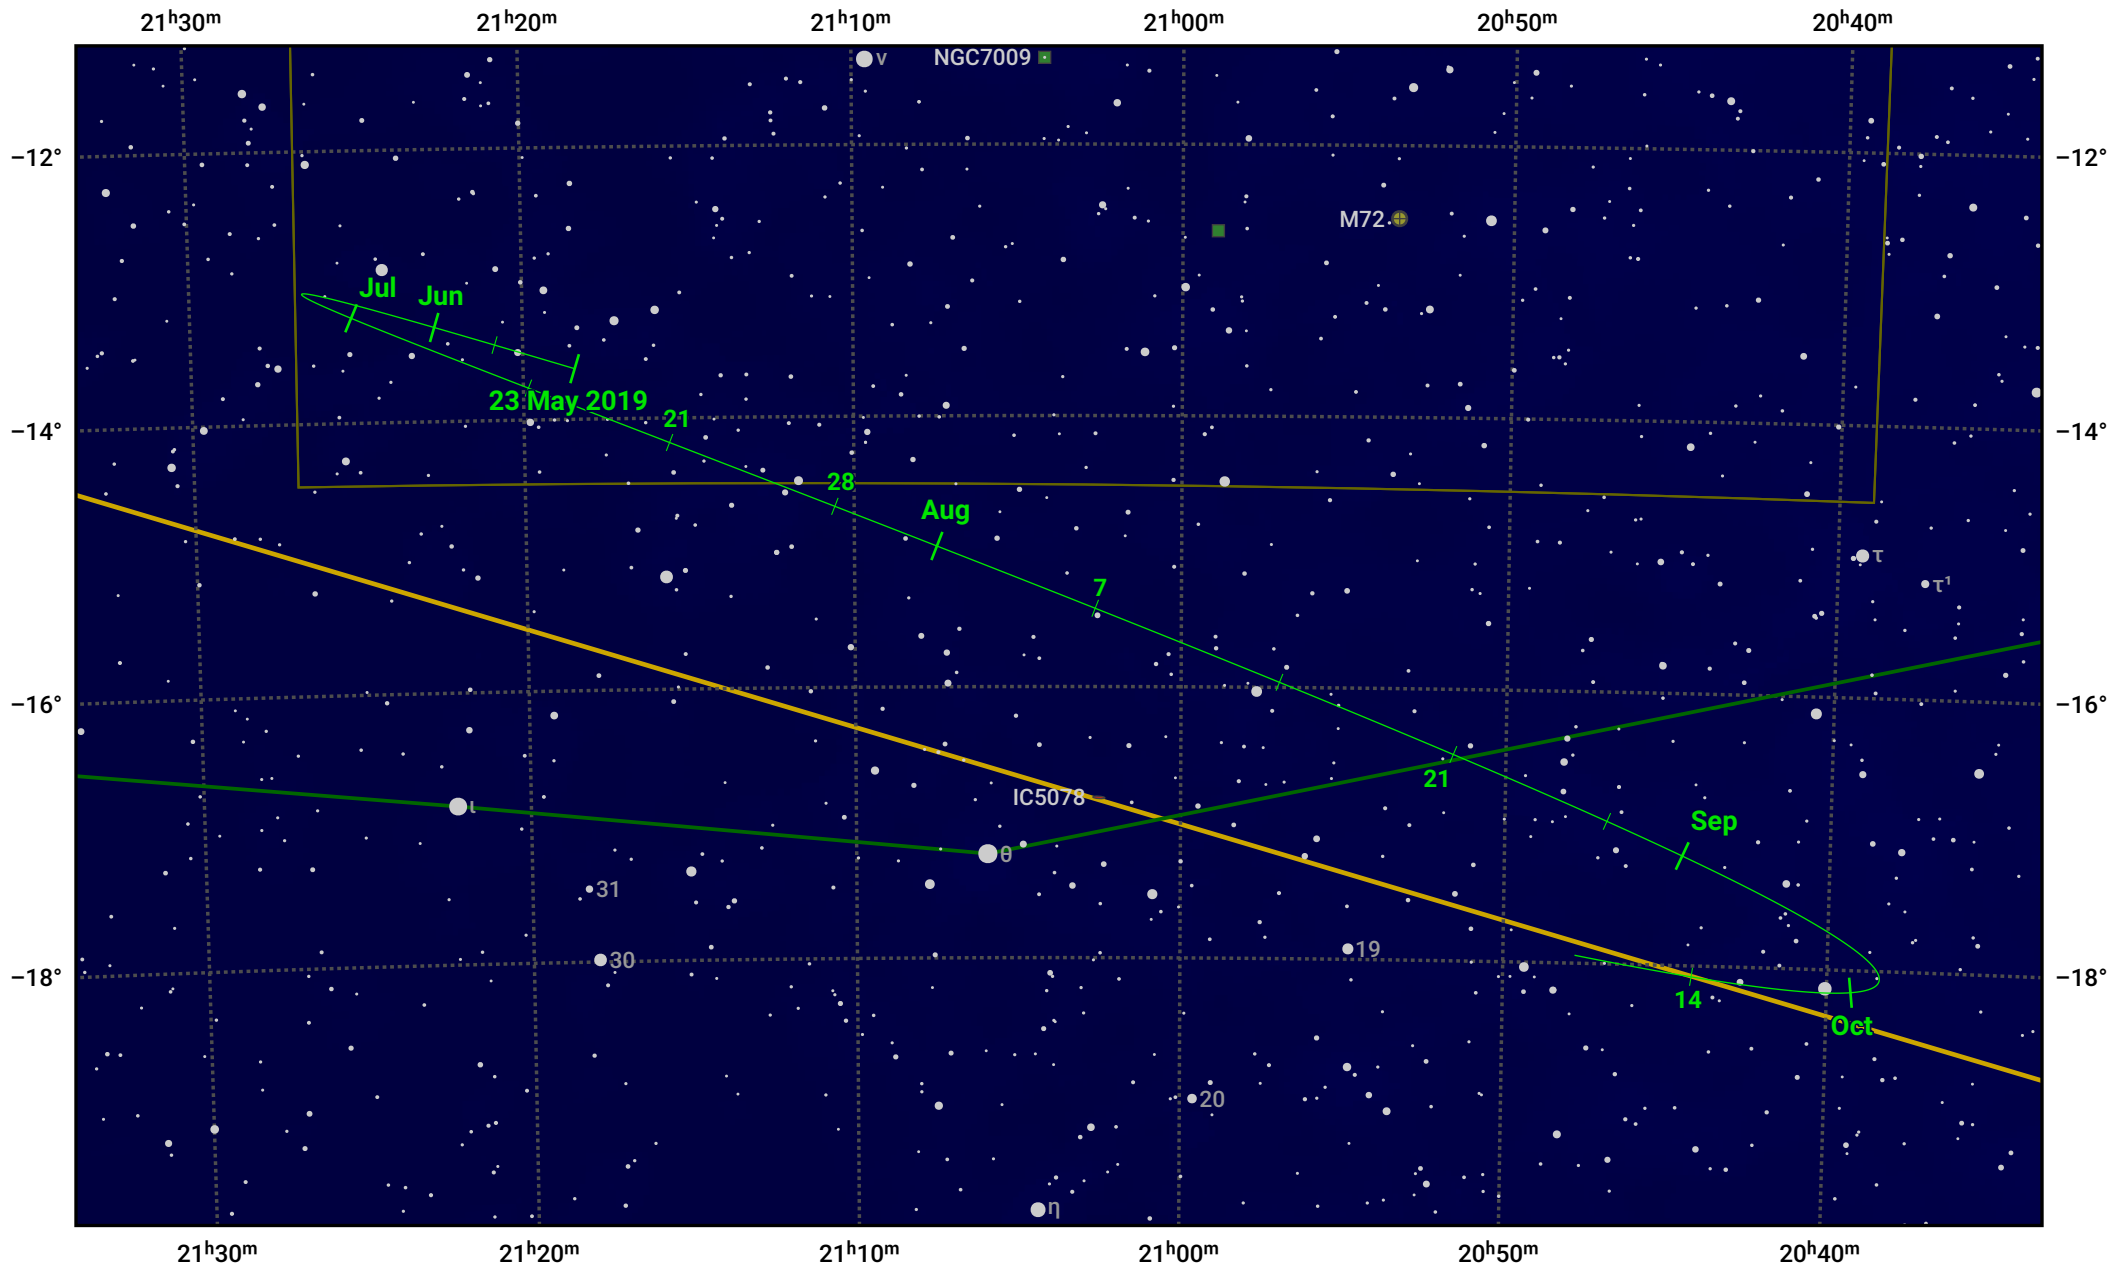

The path of Asteroid 16 Psyche around opposition on 6 Aug 2019

© Dominic Ford 2011–2024. Date markers placed at midnight UTC. Downloaded from <https://in-the-sky.org>

Magnitude scale: ● 10.0 ● 9.0 ● 8.0 ● 7.0 ● 6.0 ● 5.0 ● 4.0

— Ecliptic Plane

● Galaxy ■ Bright nebula ● Open cluster ● Globular cluster

Date	Mag
2019 Jun 1	11.2
2019 Jul 1	10.6
2019 Jul 13	10.3
2019 Aug 1	9.8
2019 Sep 1	10.3
2019 Oct 1	10.8