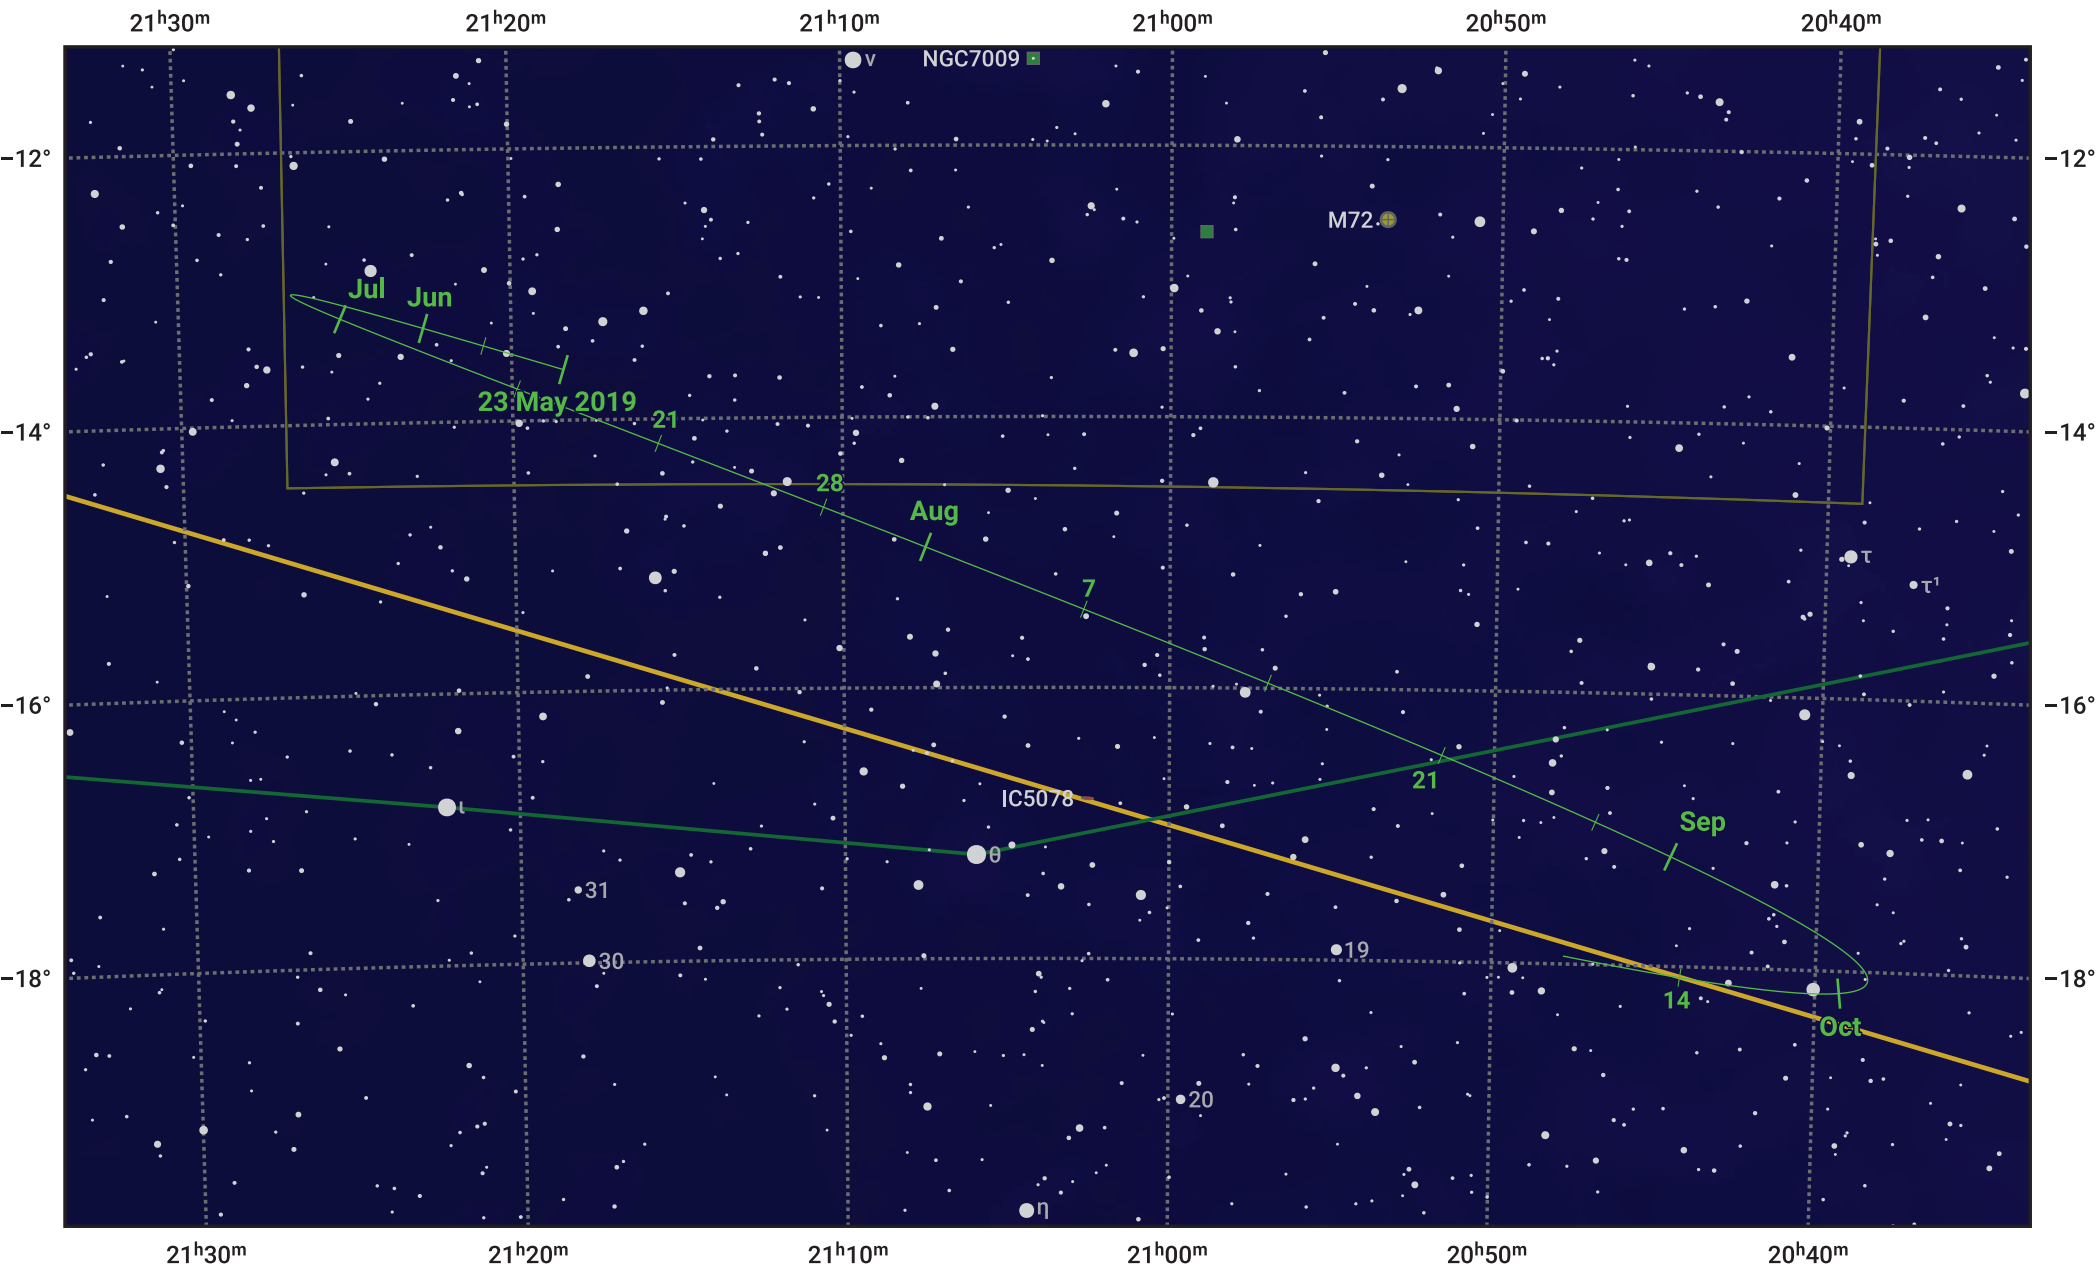

The path of Asteroid 16 Psyche around opposition on 6 Aug 2019

© Dominic Ford 2011–2024. Date markers placed at midnight UTC. Downloaded from <https://in-the-sky.org>

Magnitude scale: • 10.0 • 9.0 • 8.0 • 7.0 • 6.0 • 5.0 • 4.0

-  Galaxy
-  Bright nebula
-  Open cluster
-  Globular cluster

Date	Mag
2019 Jun 1	11.2
2019 Jul 1	10.6
2019 Jul 13	10.3
2019 Aug 1	9.8
2019 Sep 1	10.3
2019 Oct 1	10.8