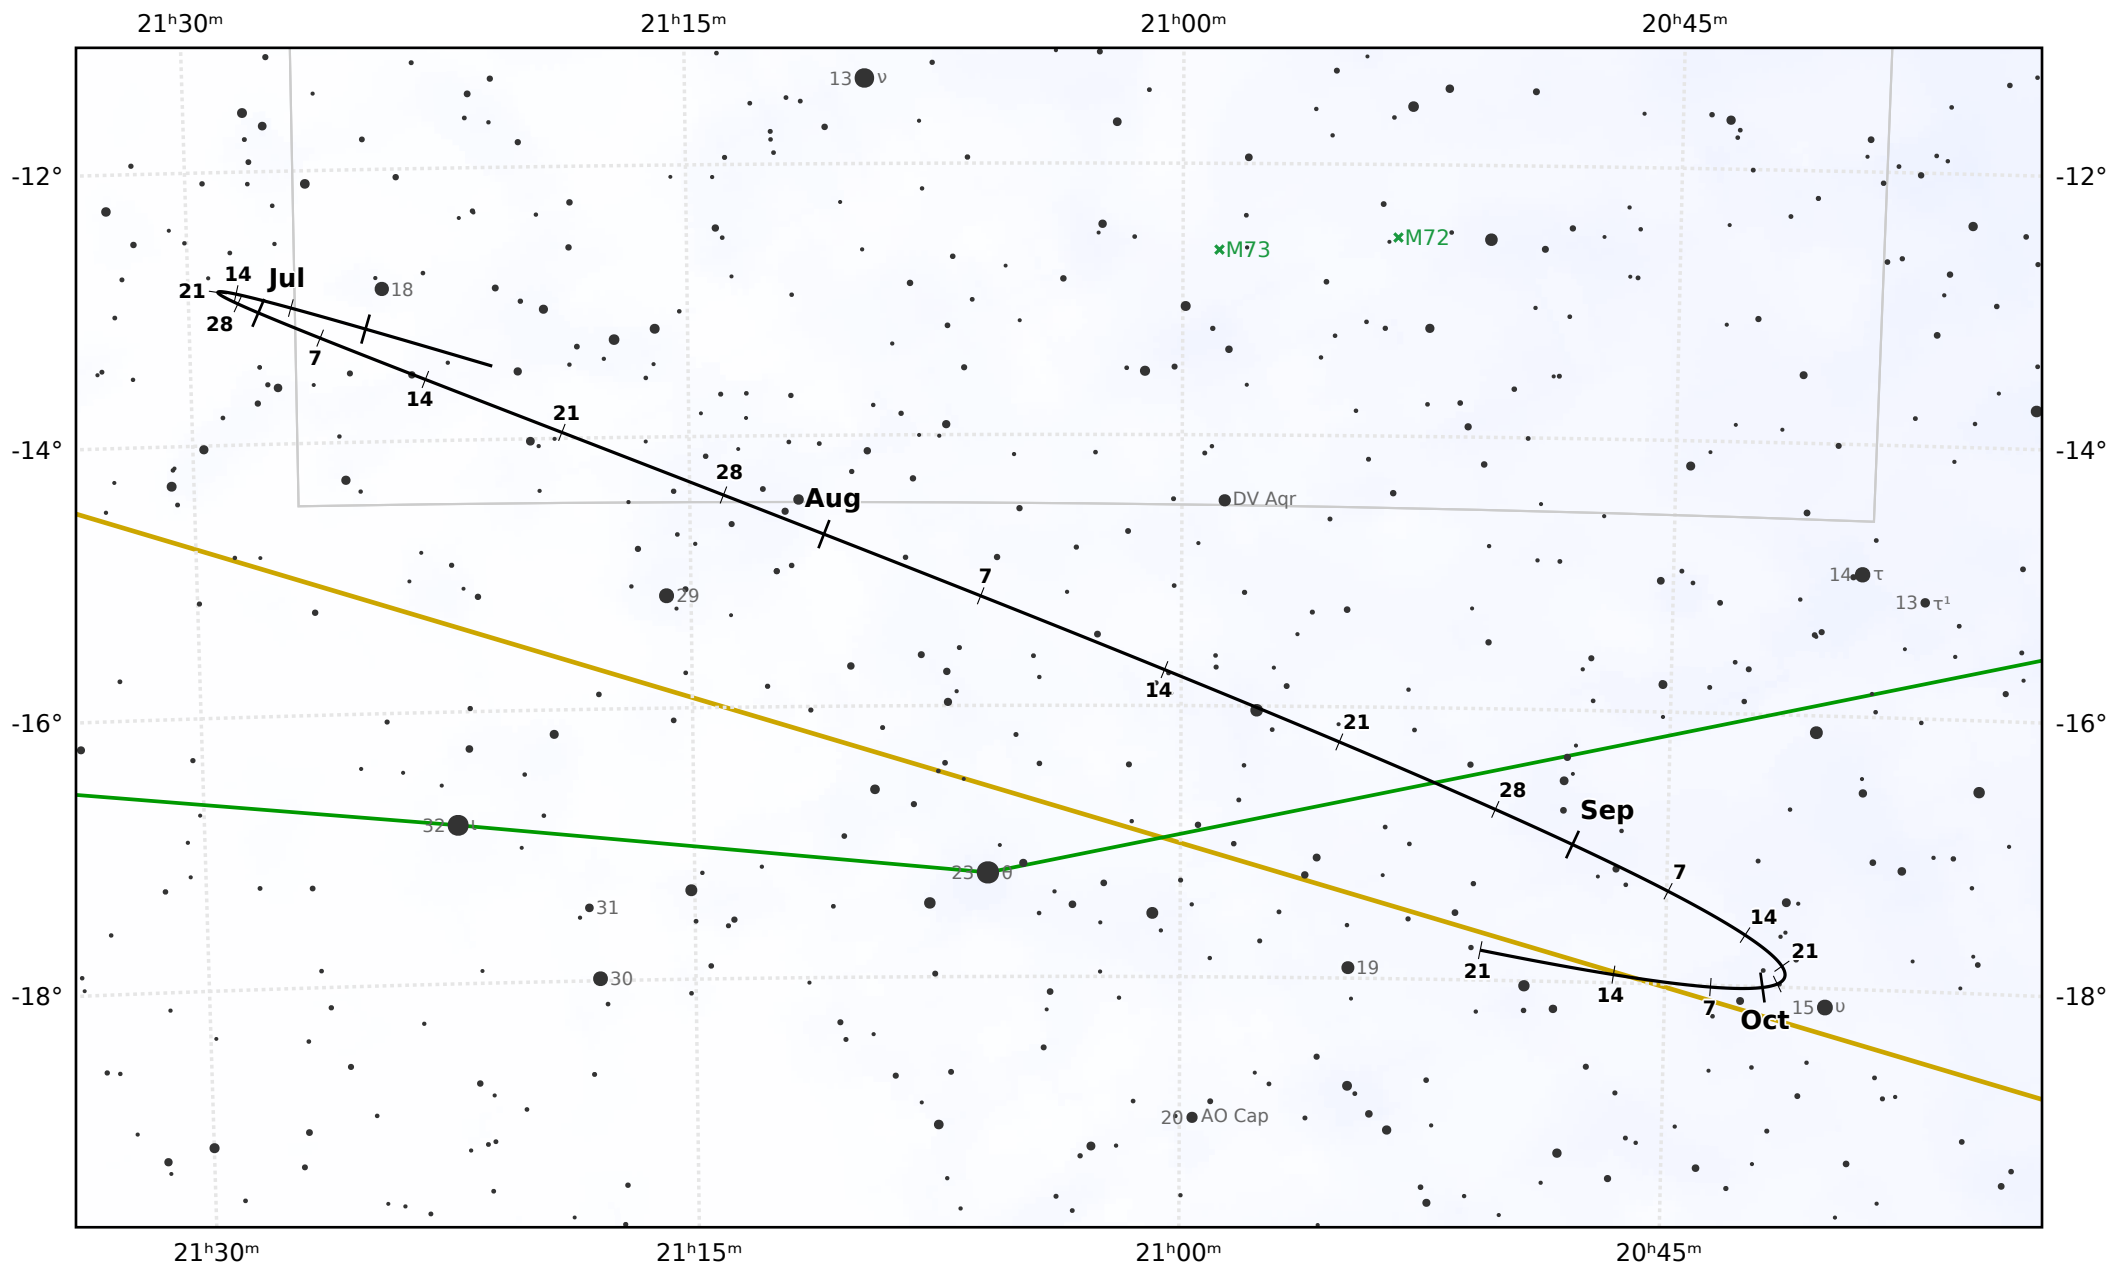

The path of Asteroid 16 Psyche around opposition on 7 Aug 2019

© Dominic Ford 2011-2020. Downloaded from <https://in-the-sky.org>

Magnitude scale: -9.5 -9.0 -8.5 -8.0 -7.5 -7.0 -6.5 -6.0 -5.5 -5.0 -4.5 -4.0

— Ecliptic Plane