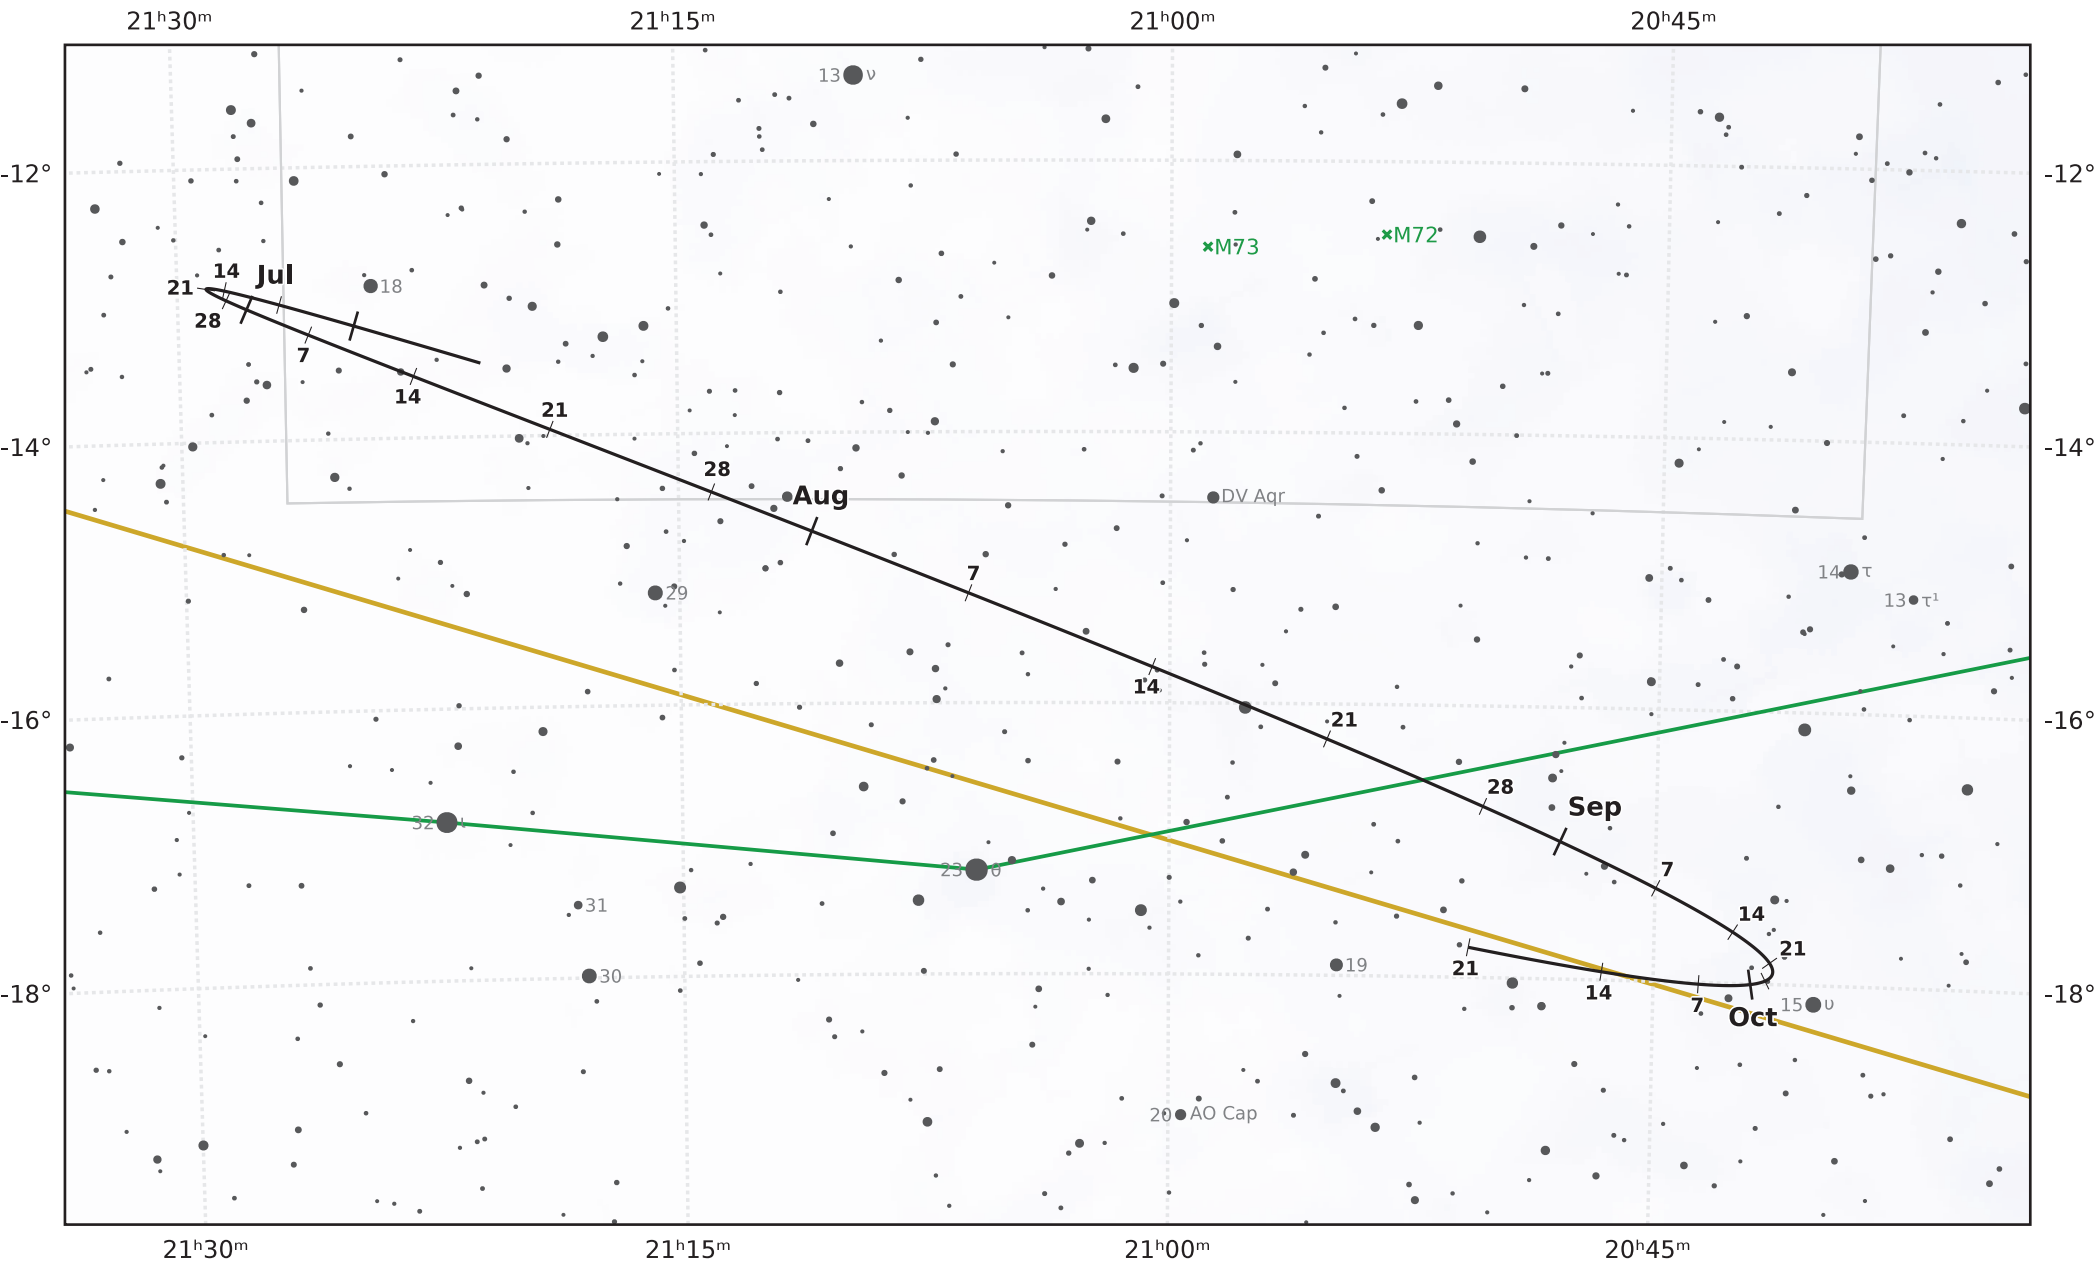

# The path of Asteroid 16 Psyche around opposition on 7 Aug 2019

© Dominic Ford 2011-2021. Downloaded from <https://in-the-sky.org>

Magnitude scale: • 9.5 • 9.0 • 8.5 • 8.0 • 7.5 • 7.0 • 6.5 • 6.0 • 5.5 • 5.0 • 4.5 • 4.0

— Ecliptic Plane