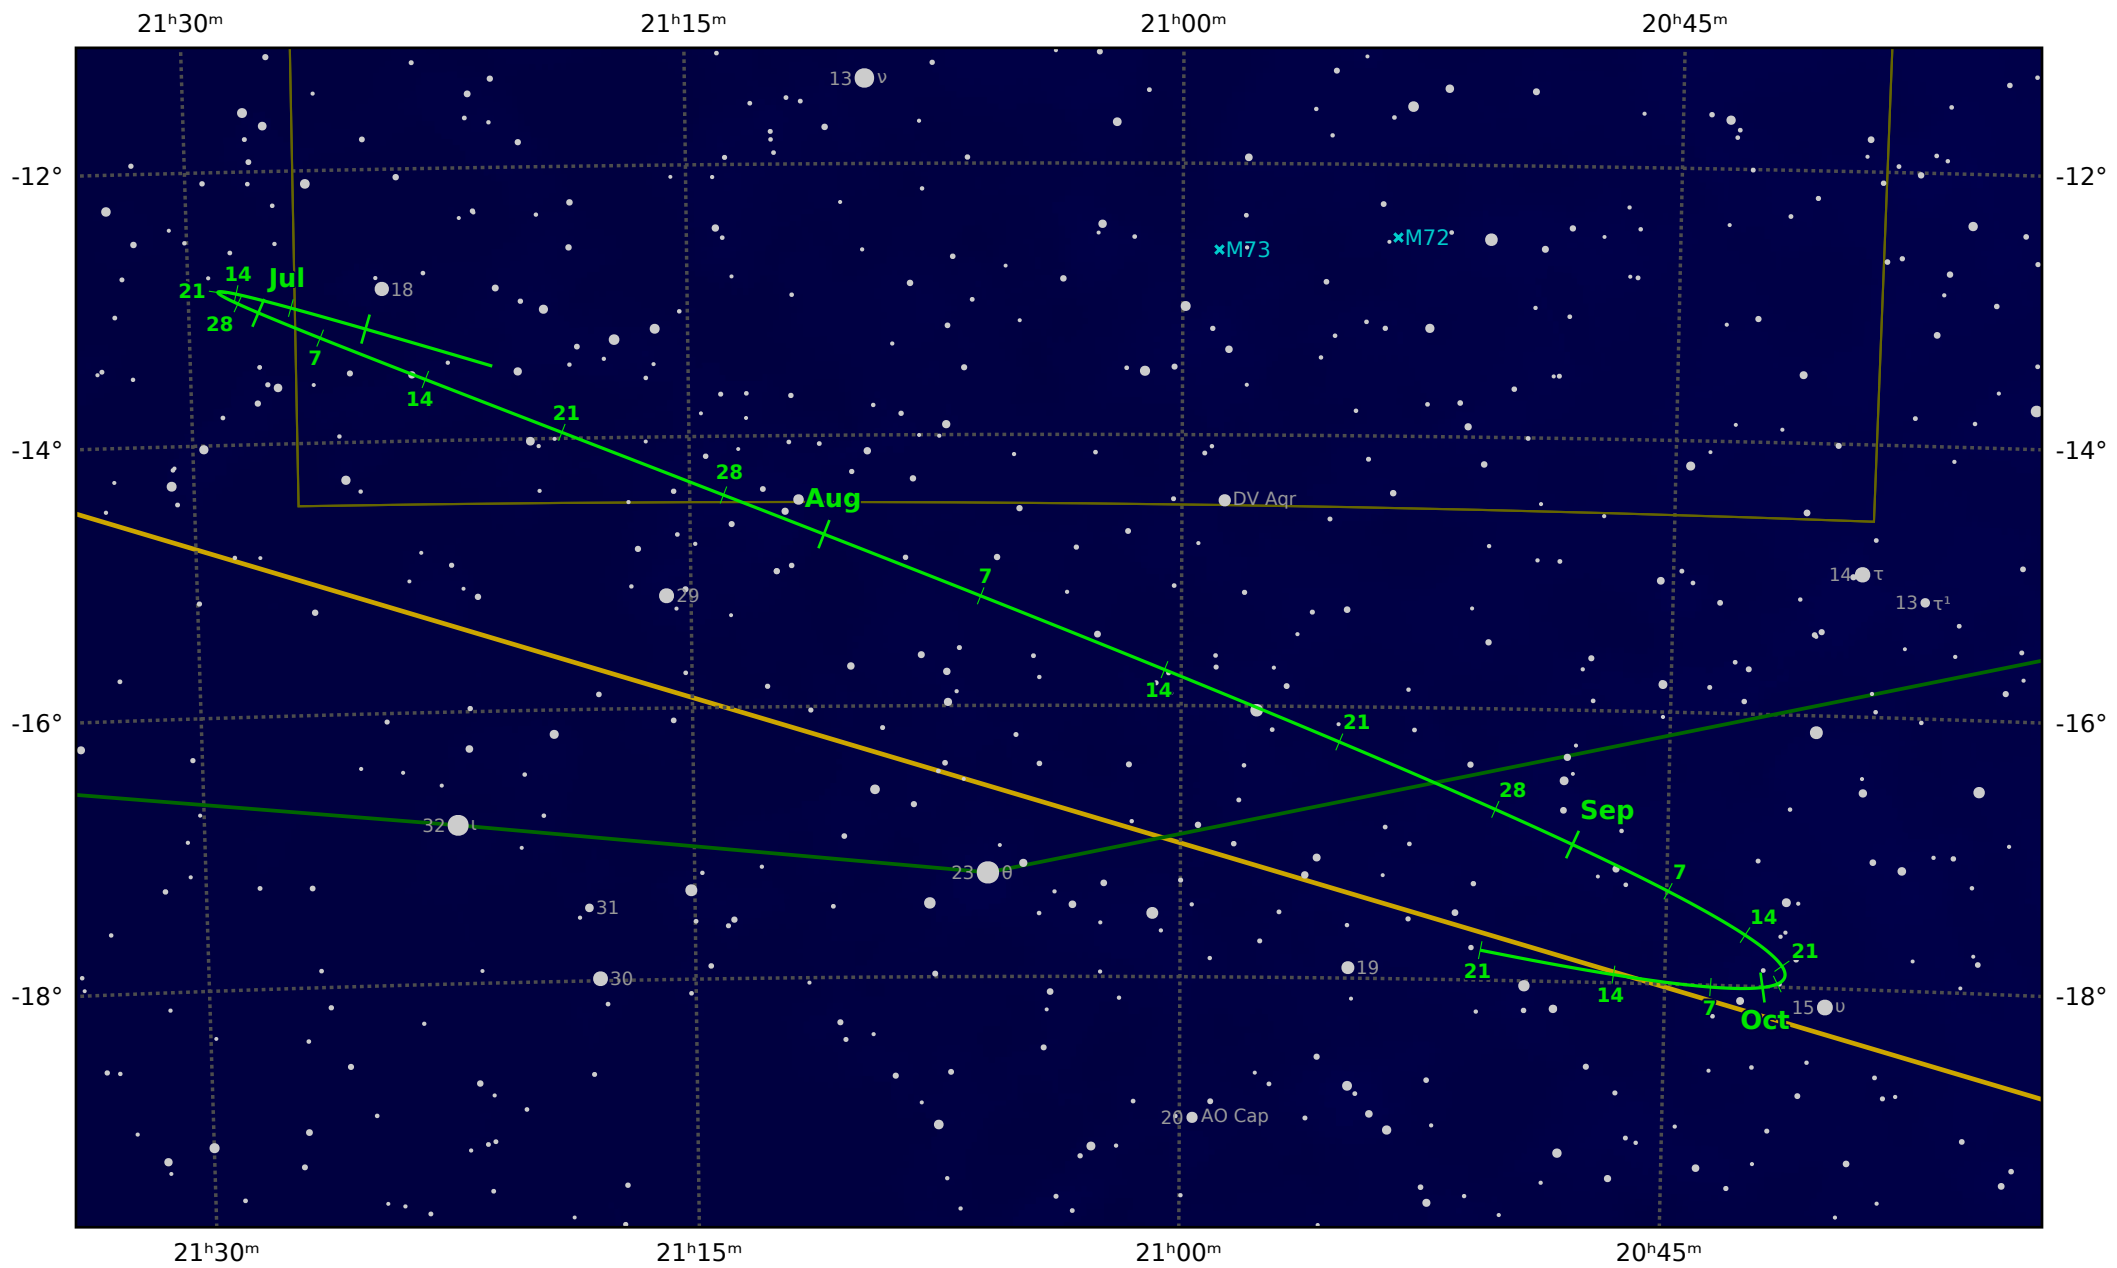

The path of Asteroid 16 Psyche around opposition on 7 Aug 2019

© Dominic Ford 2011–2020. Downloaded from <https://in-the-sky.org>

Magnitude scale: ● -9.5 ● -9.0 ● -8.5 ● -8.0 ● -7.5 ● -7.0 ● -6.5 ● -6.0 ● -5.5 ● -5.0 ● -4.5 ● -4.0

— Ecliptic Plane