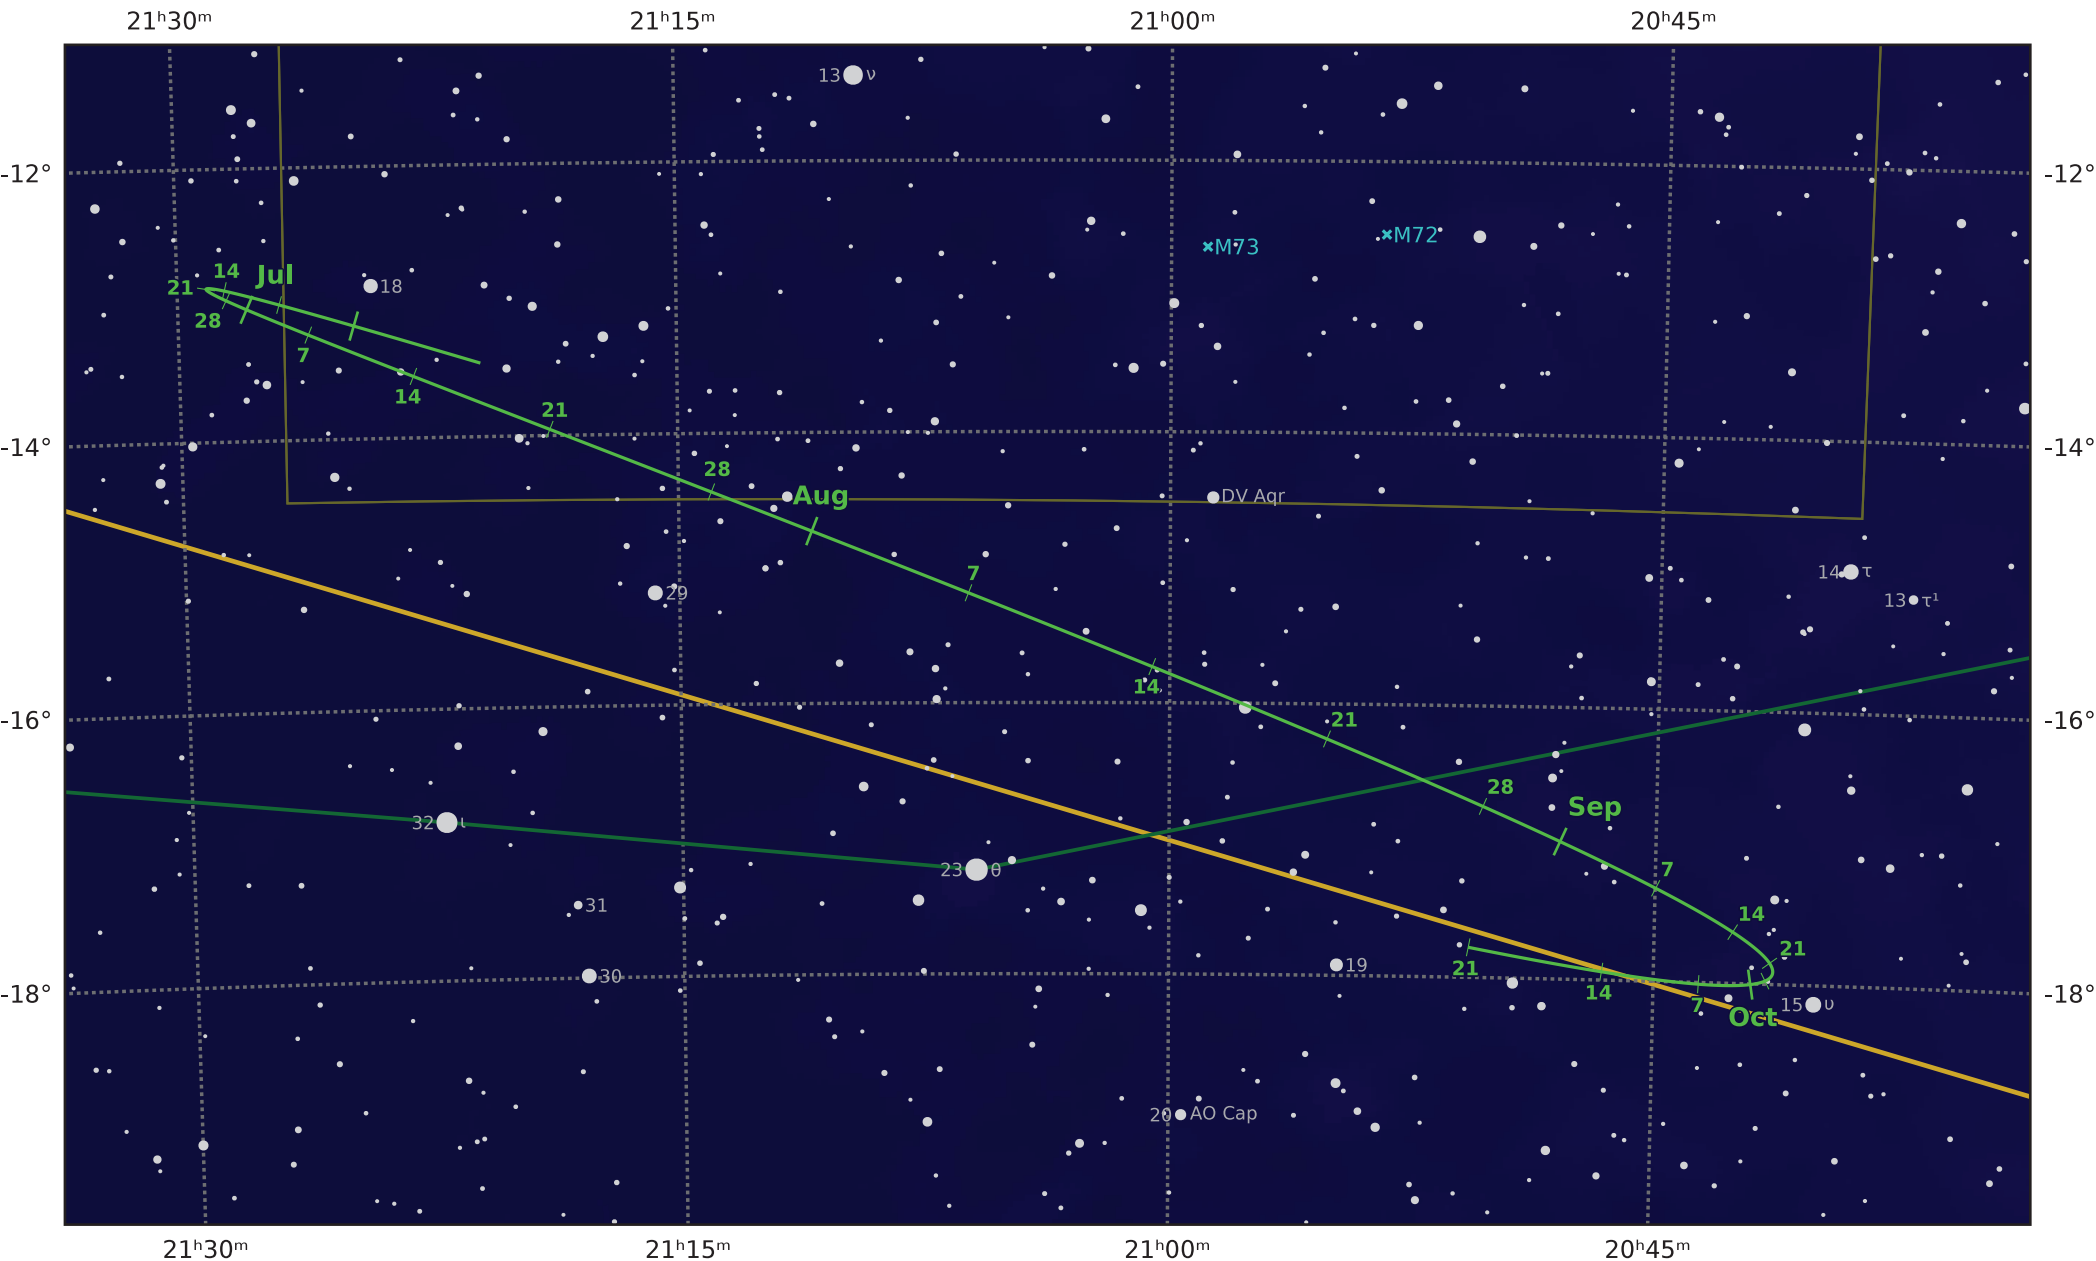

The path of Asteroid 16 Psyche around opposition on 7 Aug 2019

© Dominic Ford 2011-2021, Downloaded from <https://in-the-sky.org>

Magnitude scale: ● -9.5 ● -9.0 ● -8.5 ● -8.0 ● -7.5 ● -7.0 ● -6.5 ● -6.0 ● -5.5 ● -5.0 ● -4.5 ● -4.0

— Ecliptic Plane