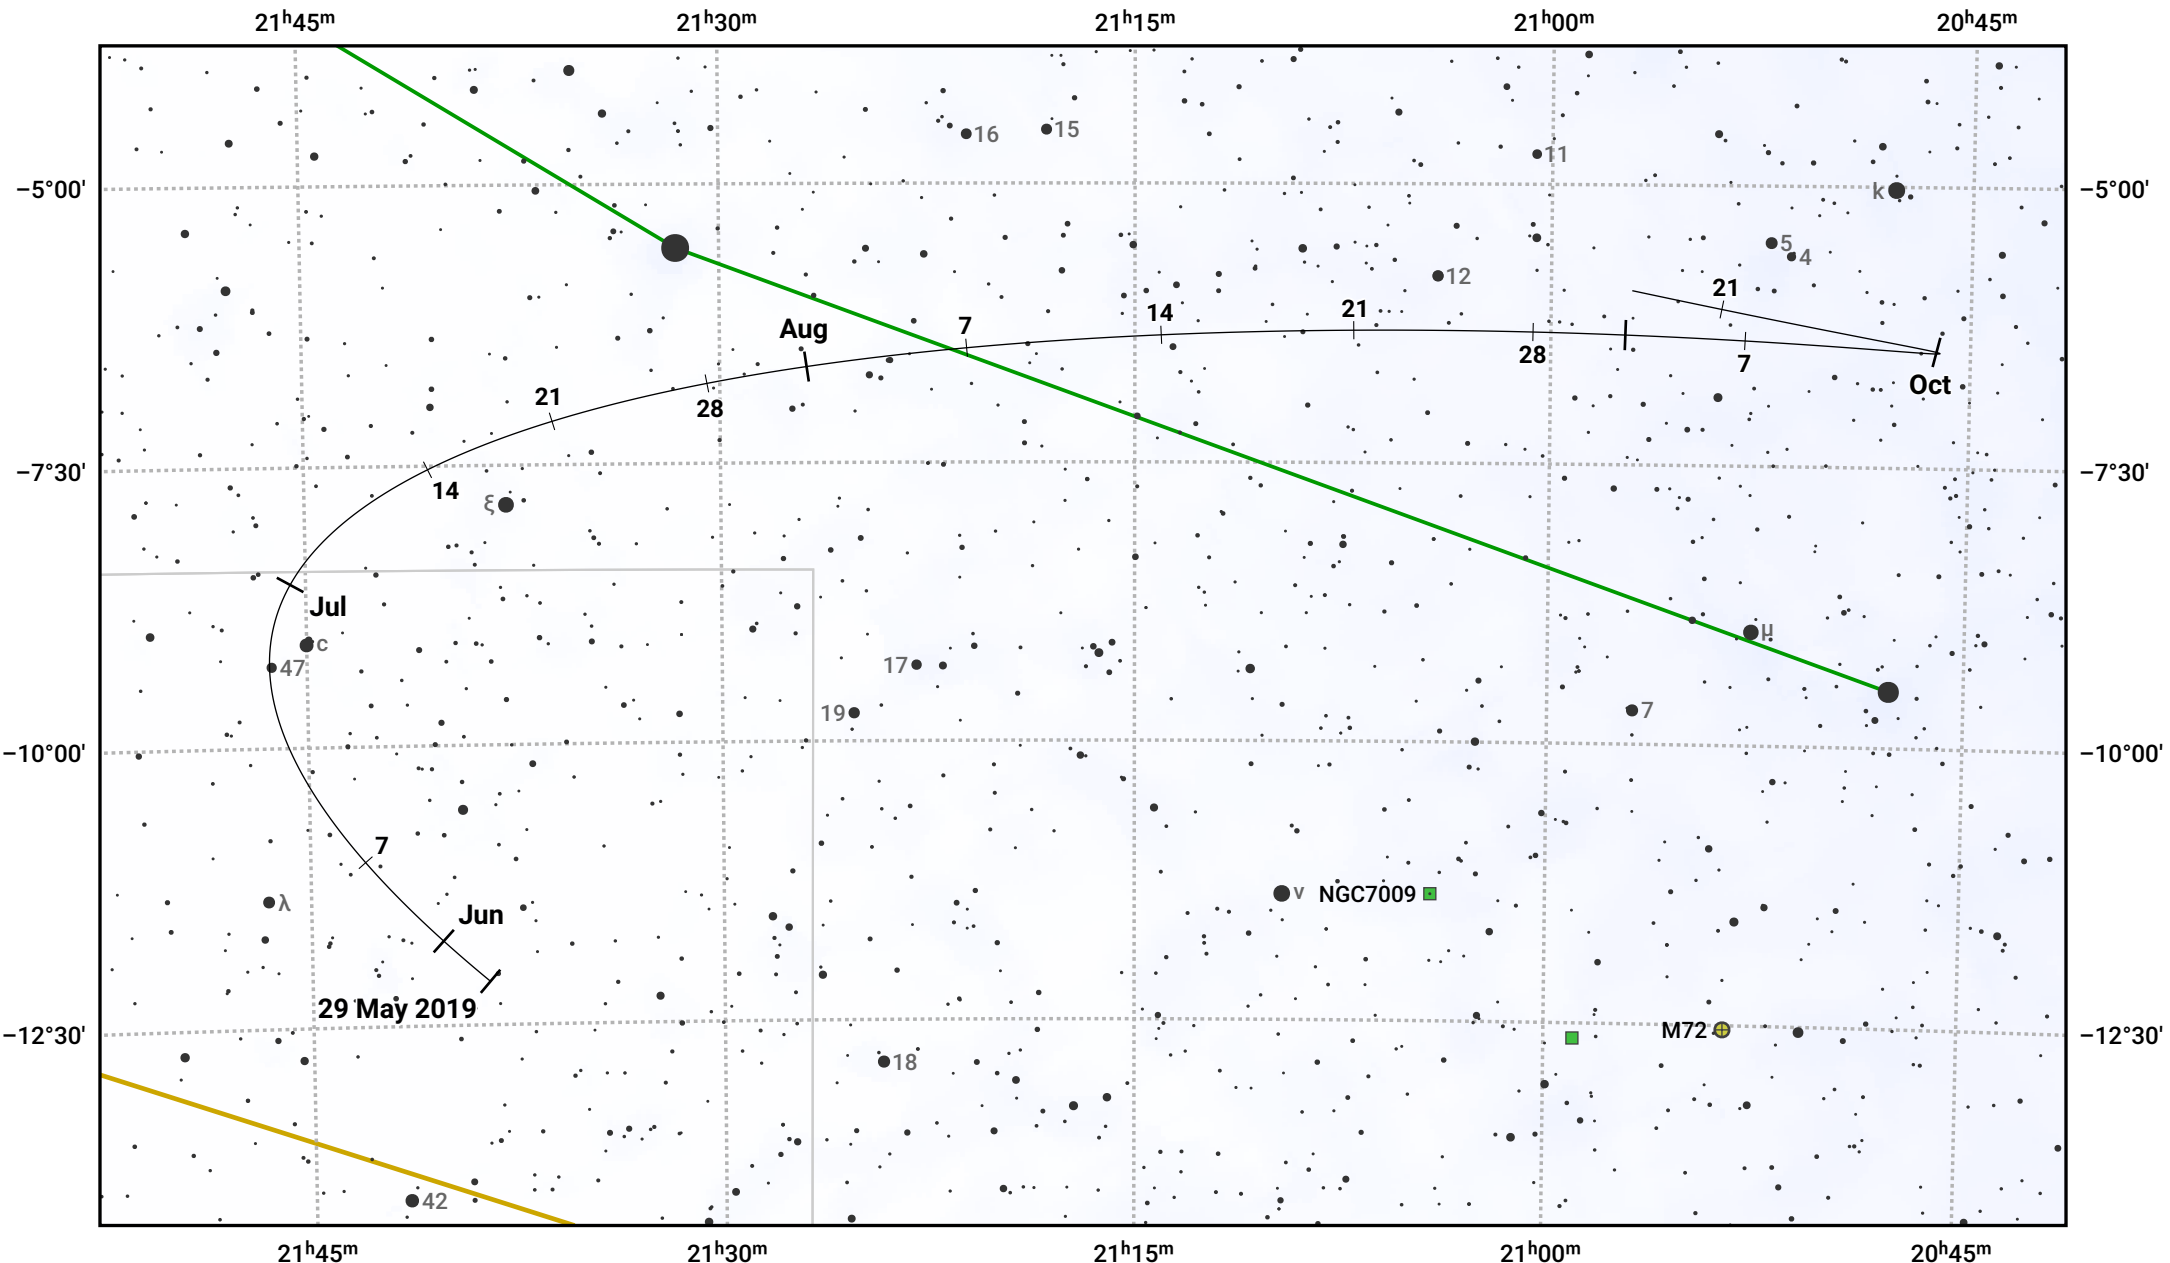

The path of Asteroid 15 Eunomia around opposition on 12 Aug 2019

© Dominic Ford 2011–2024. Date markers placed at midnight UTC. Downloaded from <https://in-the-sky.org>

Magnitude scale: 10.0 9.0 8.0 7.0 6.0 5.0 4.0 3.0 2.0

— Ecliptic Plane

Galaxy Bright nebula Open cluster Globular cluster

Date	Mag	Phase
2019 Jun 1	10.1	96%
2019 Jul 1	9.4	98%
2019 Jul 13	9.1	99%
2019 Aug 1	8.6	100%
2019 Sep 1	8.7	99%
2019 Oct 1	9.3	97%