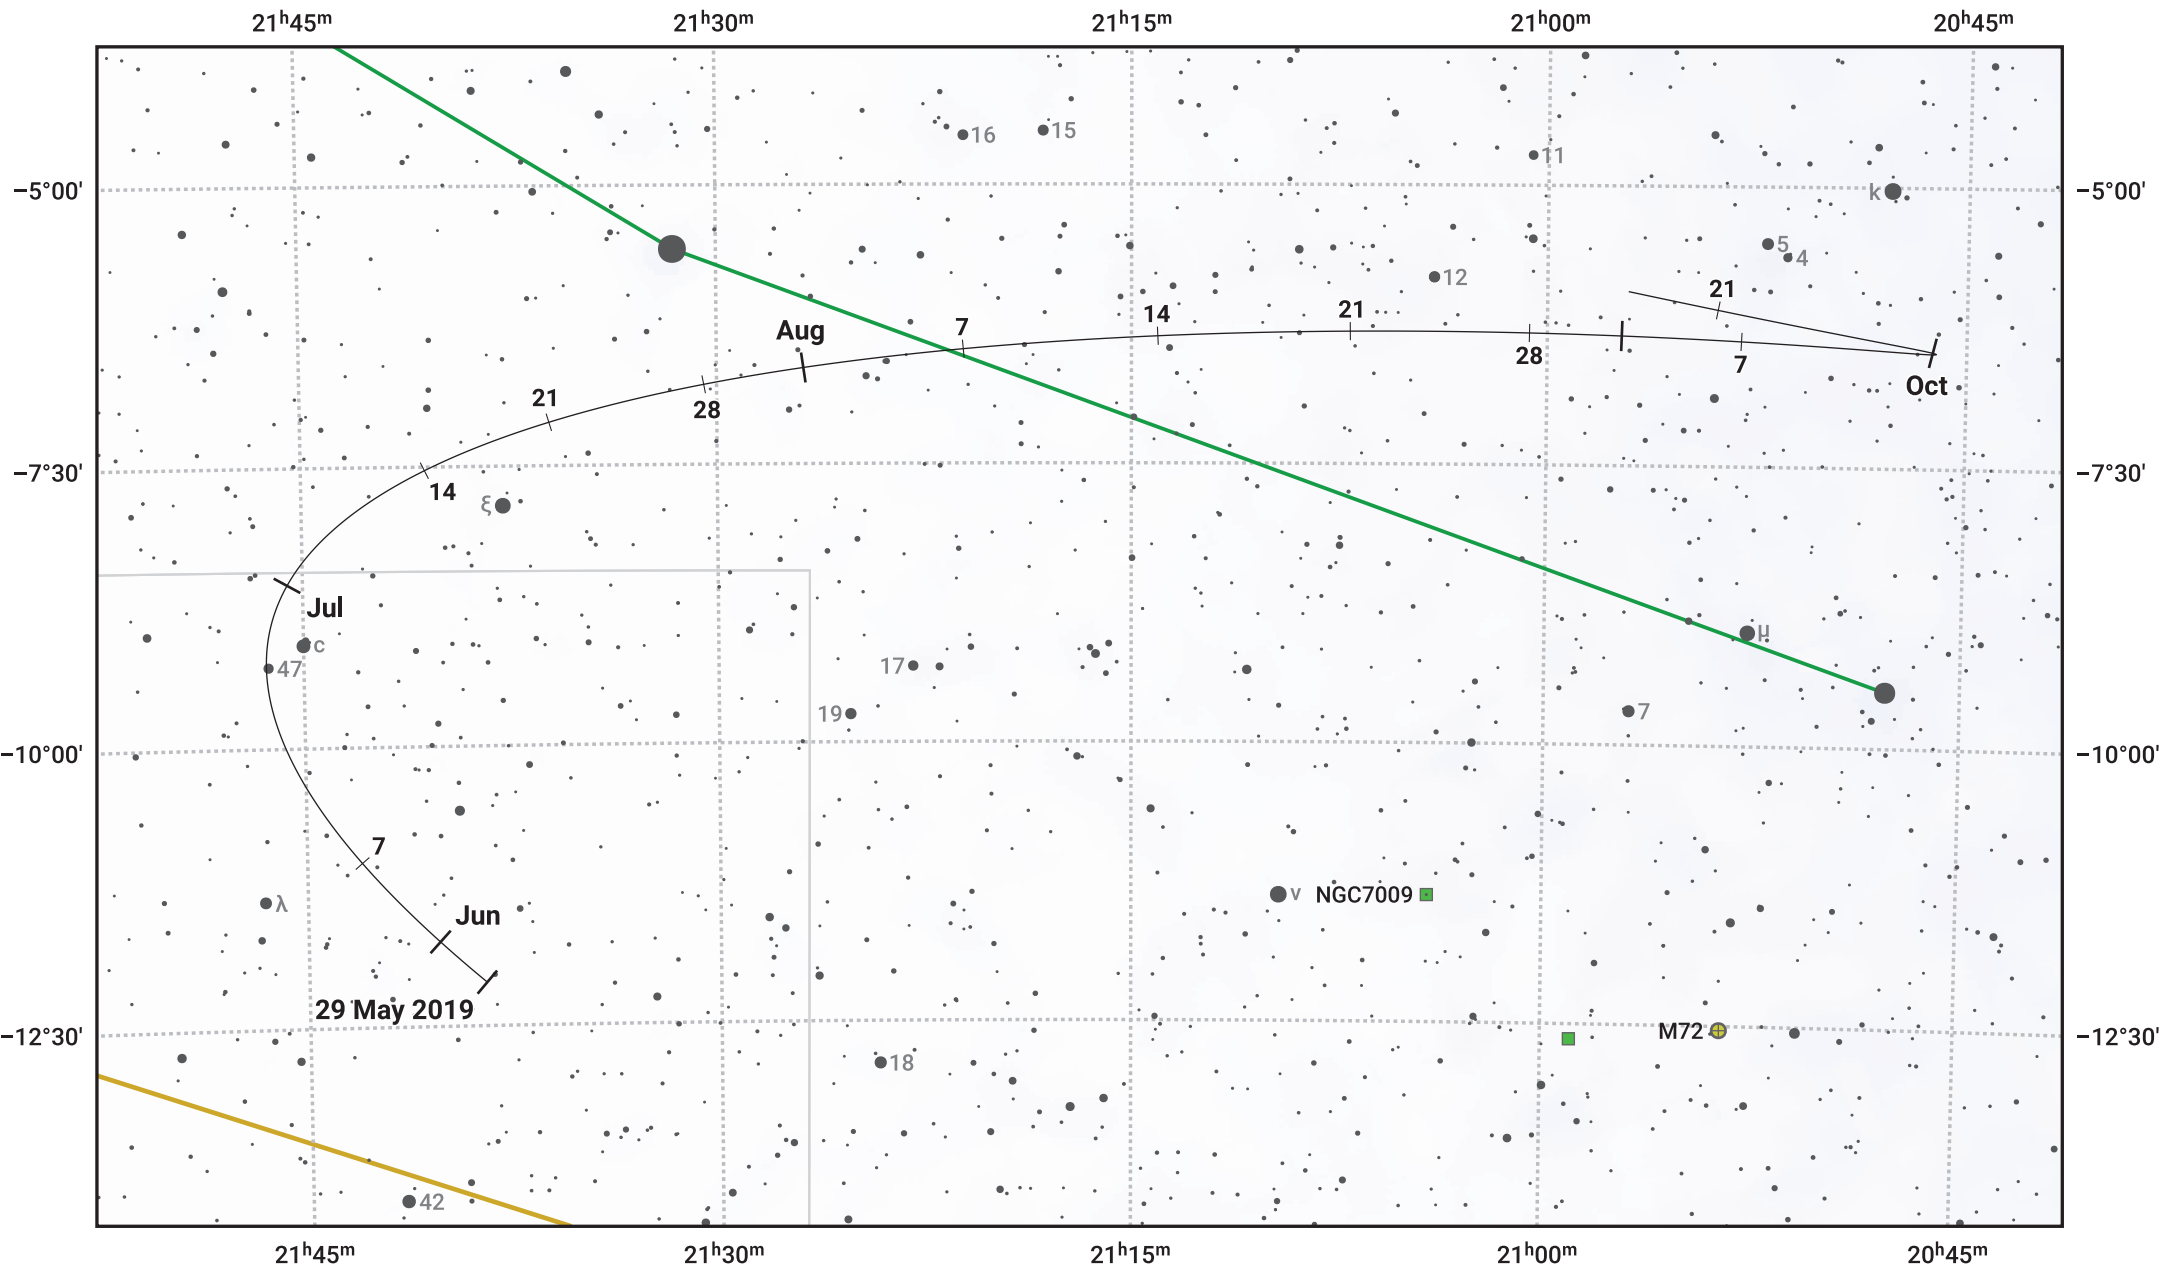

The path of Asteroid 15 Eunomia around opposition on 12 Aug 2019

© Dominic Ford 2011–2024. Date markers placed at midnight UTC. Downloaded from <https://in-the-sky.org>

Magnitude scale: 10.0 9.0 8.0 7.0 6.0 5.0 4.0 3.0 2.0

— Ecliptic Plane

Galaxy Bright nebula Open cluster Globular cluster

Date	Mag	Phase
2019 Jun 1	10.1	96%
2019 Jul 1	9.4	98%
2019 Jul 13	9.1	99%
2019 Aug 1	8.6	100%
2019 Sep 1	8.7	99%
2019 Oct 1	9.3	97%