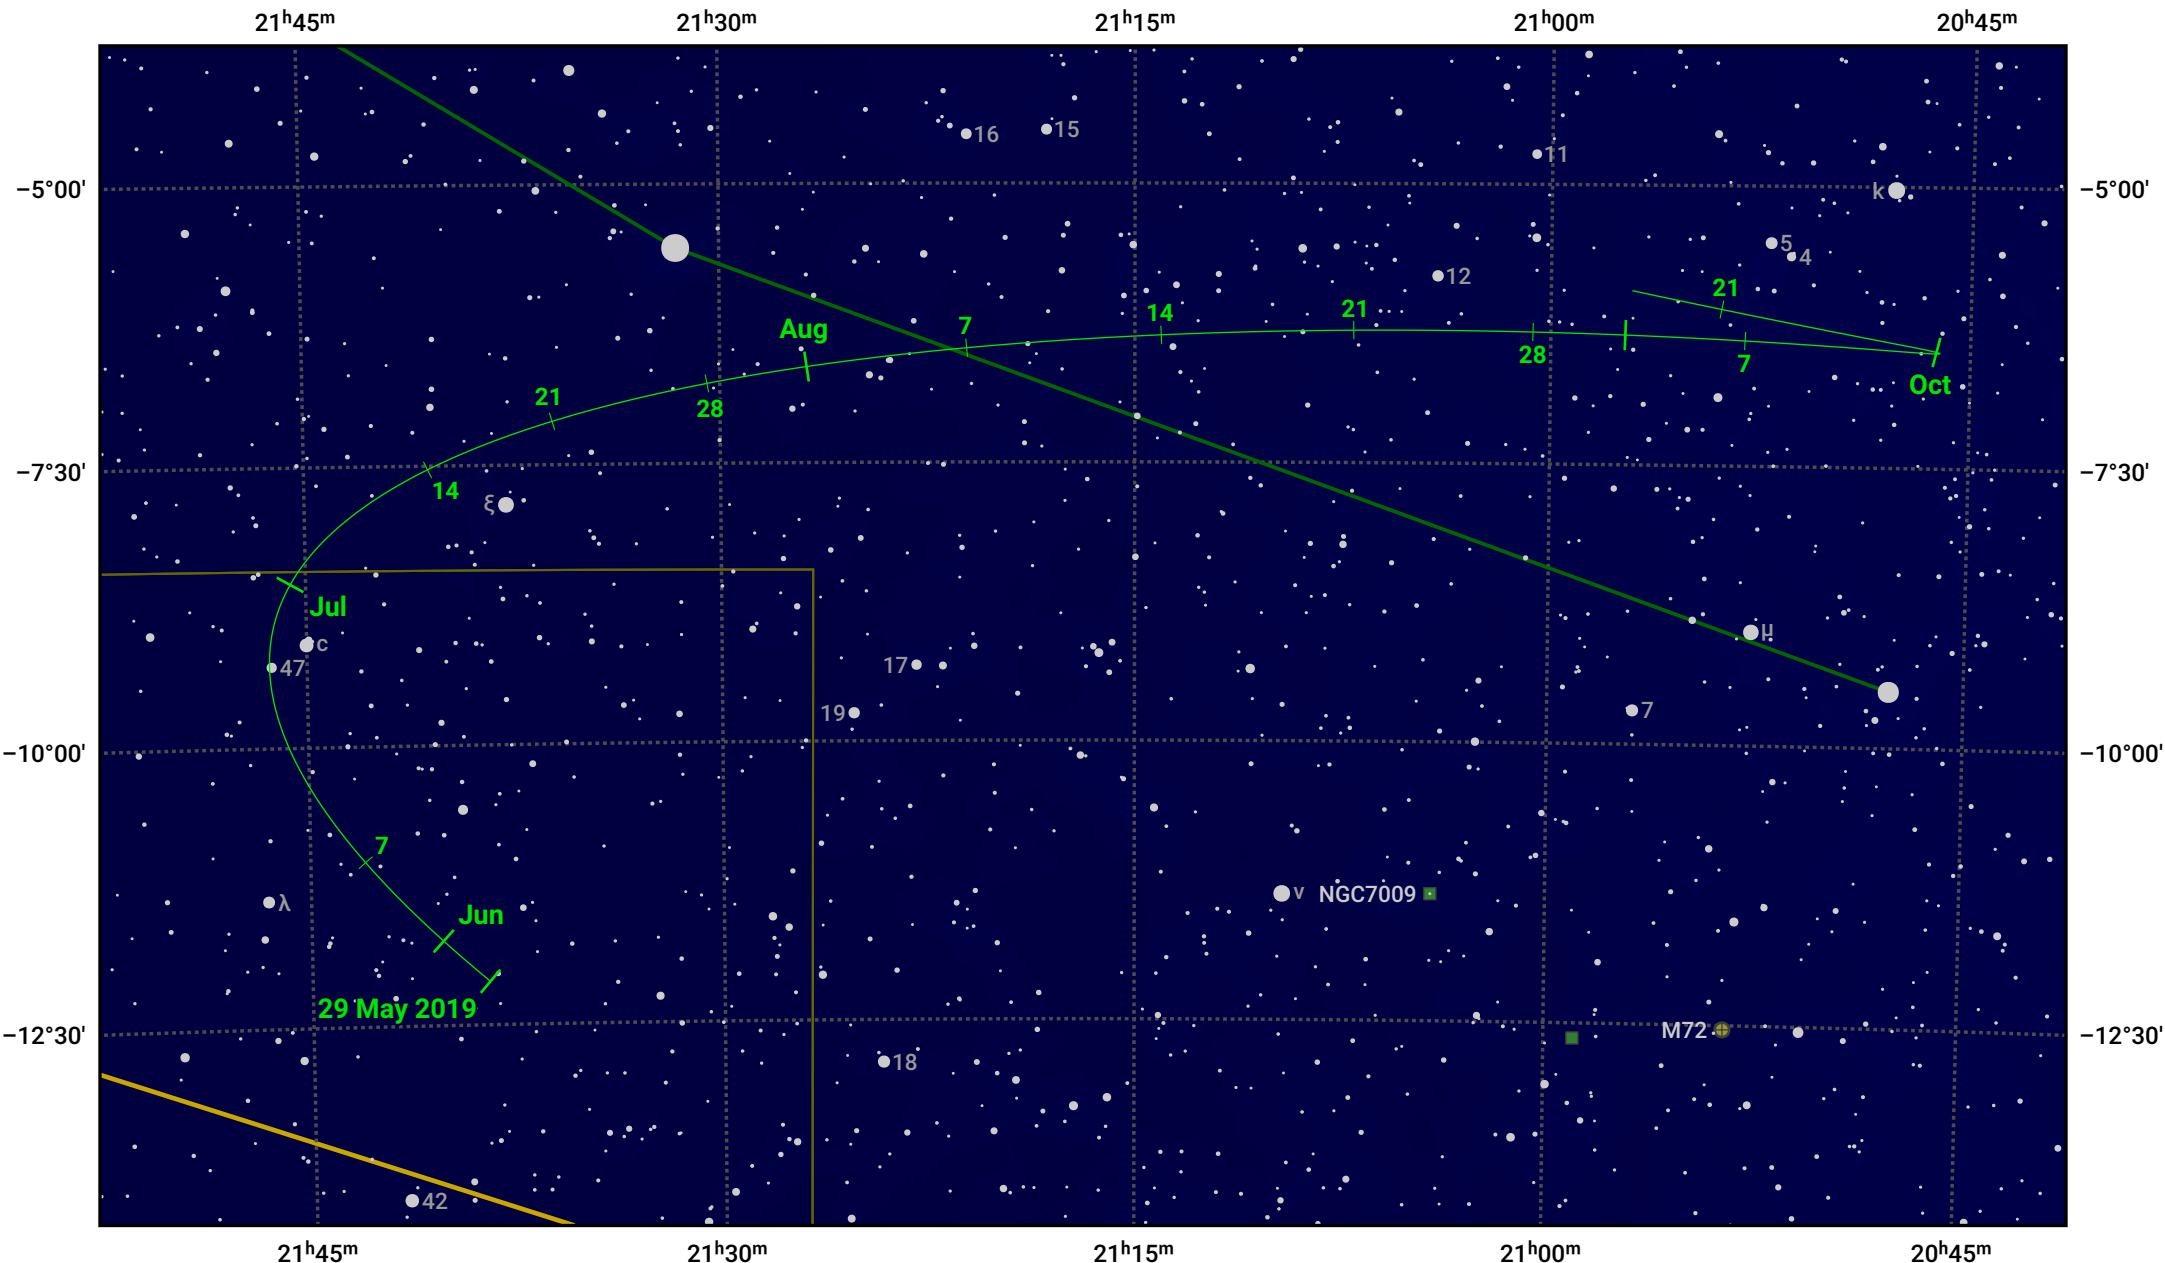

# The path of Asteroid 15 Eunomia around opposition on 12 Aug 2019

© Dominic Ford 2011–2024. Date markers placed at midnight UTC. Downloaded from <https://in-the-sky.org>

Magnitude scale: 10.0 9.0 8.0 7.0 6.0 5.0 4.0 3.0 2.0

— Ecliptic Plane

Galaxy Bright nebula Open cluster Globular cluster

Date	Mag	Phase
2019 Jun 1	10.1	96%
2019 Jul 1	9.4	98%
2019 Jul 13	9.1	99%
2019 Aug 1	8.6	100%
2019 Sep 1	8.7	99%
2019 Oct 1	9.3	97%