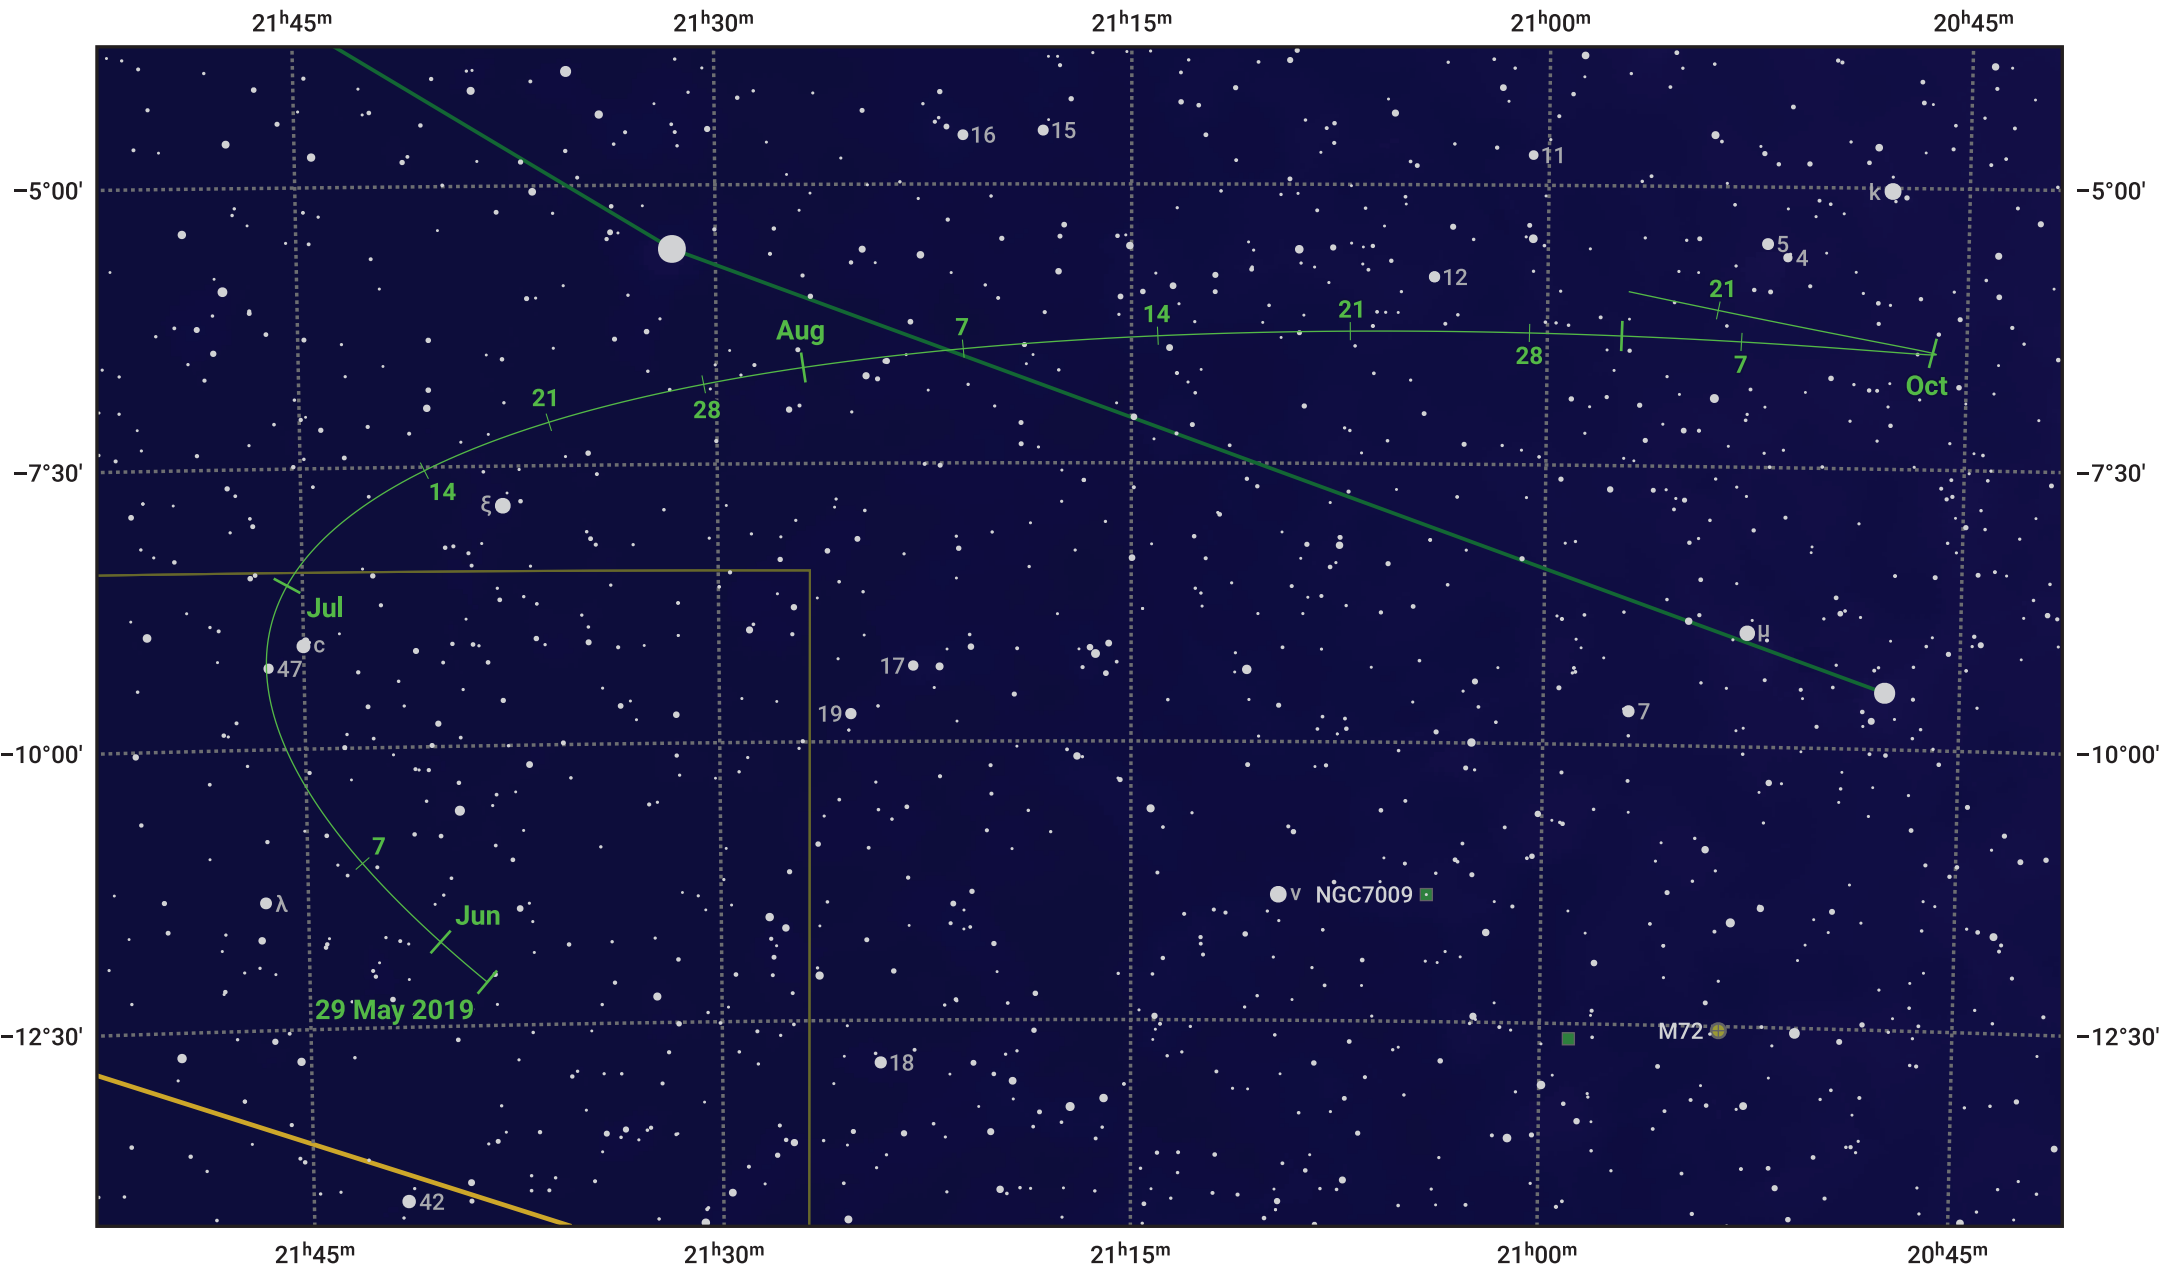

The path of Asteroid 15 Eunomia around opposition on 12 Aug 2019

© Dominic Ford 2011–2024. Date markers placed at midnight UTC. Downloaded from <https://in-the-sky.org>

Magnitude scale: 10.0 9.0 8.0 7.0 6.0 5.0 4.0 3.0 2.0

— Ecliptic Plane

Galaxy Bright nebula Open cluster Globular cluster

Date	Mag	Phase
2019 Jun 1	10.1	96%
2019 Jul 1	9.4	98%
2019 Jul 13	9.1	99%
2019 Aug 1	8.6	100%
2019 Sep 1	8.7	99%
2019 Oct 1	9.3	97%