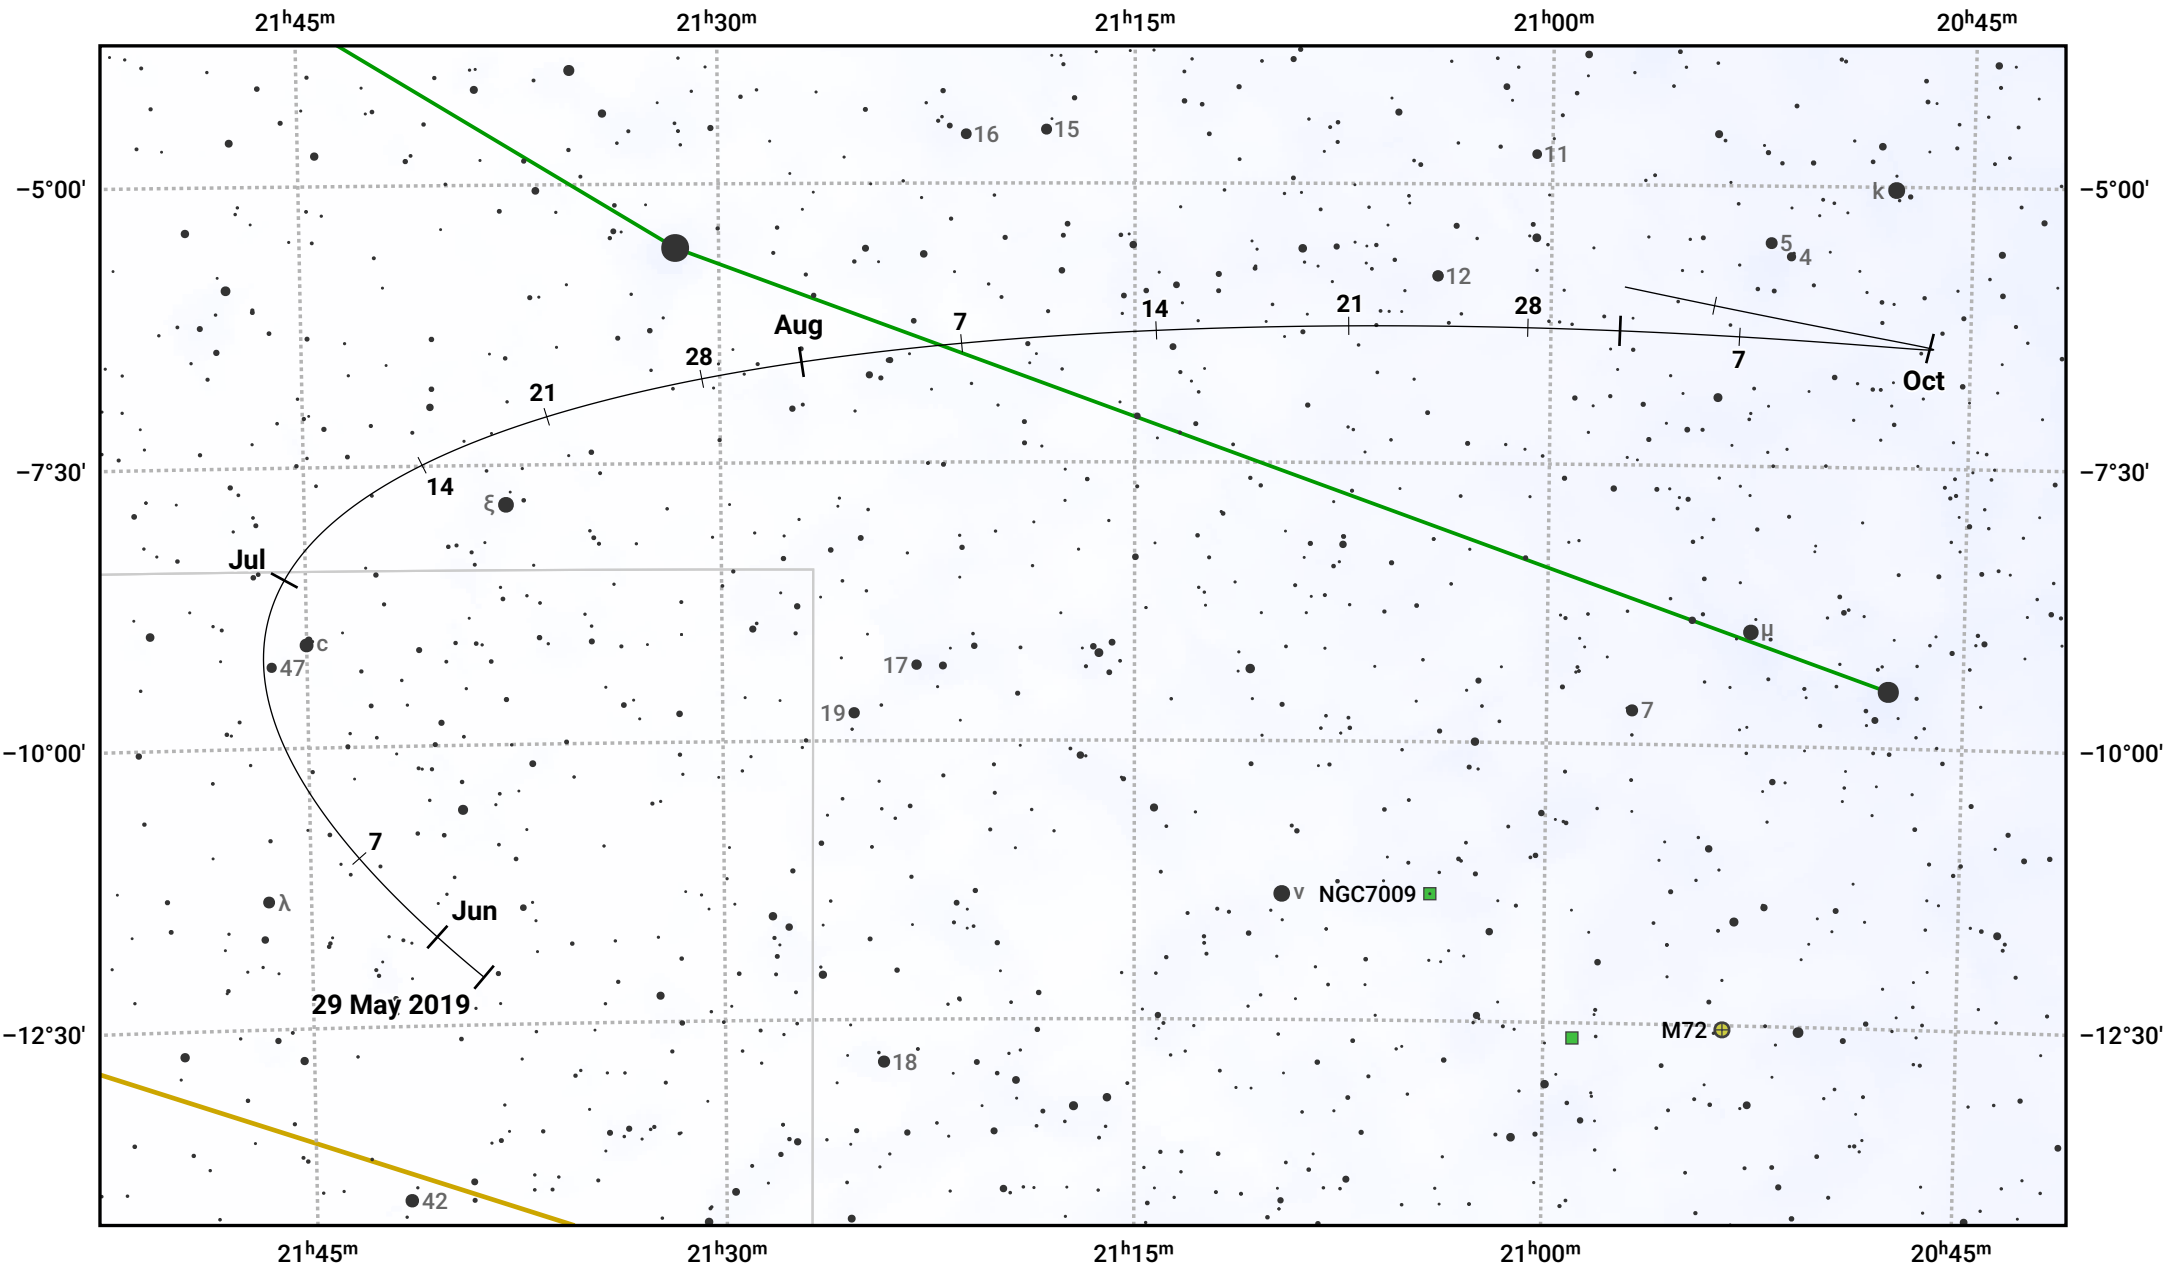

The path of Asteroid 15 Eunomia around opposition on 12 Aug 2019

© Dominic Ford 2011–2024. Date markers placed at midnight UTC. Downloaded from <https://in-the-sky.org>

Magnitude scale: 10.0 9.0 8.0 7.0 6.0 5.0 4.0 3.0 2.0

— Ecliptic Plane

Galaxy Bright nebula Open cluster Globular cluster

Date	Mag	Phase
2019 Jun 1	10.1	96%
2019 Jul 1	9.4	98%
2019 Jul 13	9.1	99%
2019 Aug 1	8.6	100%
2019 Sep 1	8.7	99%
2019 Oct 1	9.3	97%