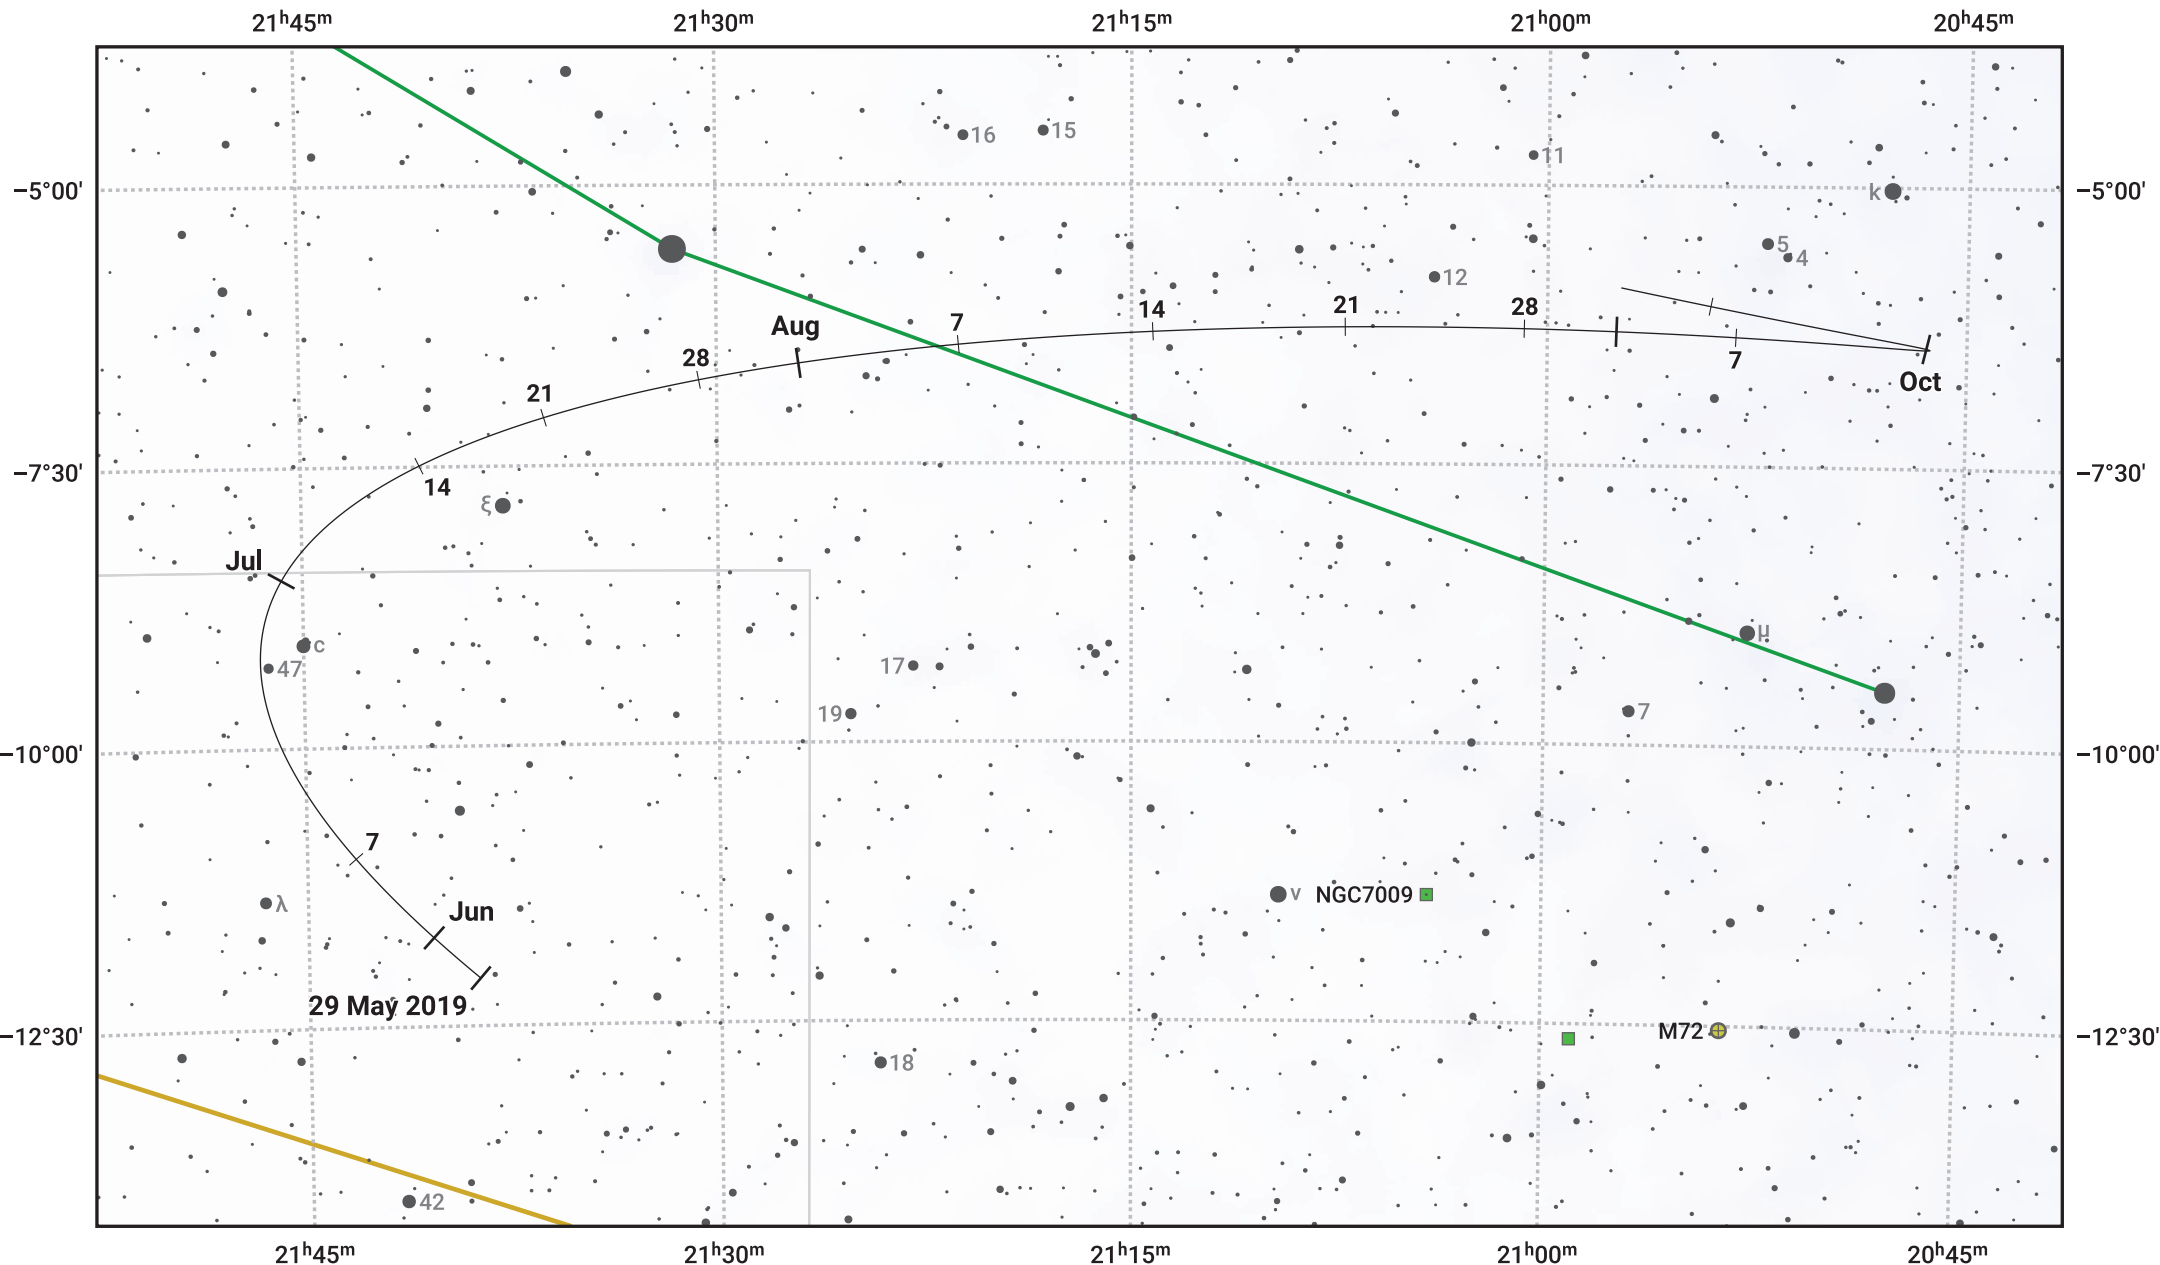

The path of Asteroid 15 Eunomia around opposition on 12 Aug 2019

© Dominic Ford 2011–2024. Date markers placed at midnight UTC. Downloaded from <https://in-the-sky.org>

Magnitude scale: 10.0 9.0 8.0 7.0 6.0 5.0 4.0 3.0 2.0

— Ecliptic Plane

Galaxy Bright nebula Open cluster Globular cluster

Date	Mag	Phase
2019 Jun 1	10.1	96%
2019 Jul 1	9.4	98%
2019 Jul 13	9.1	99%
2019 Aug 1	8.6	100%
2019 Sep 1	8.7	99%
2019 Oct 1	9.3	97%