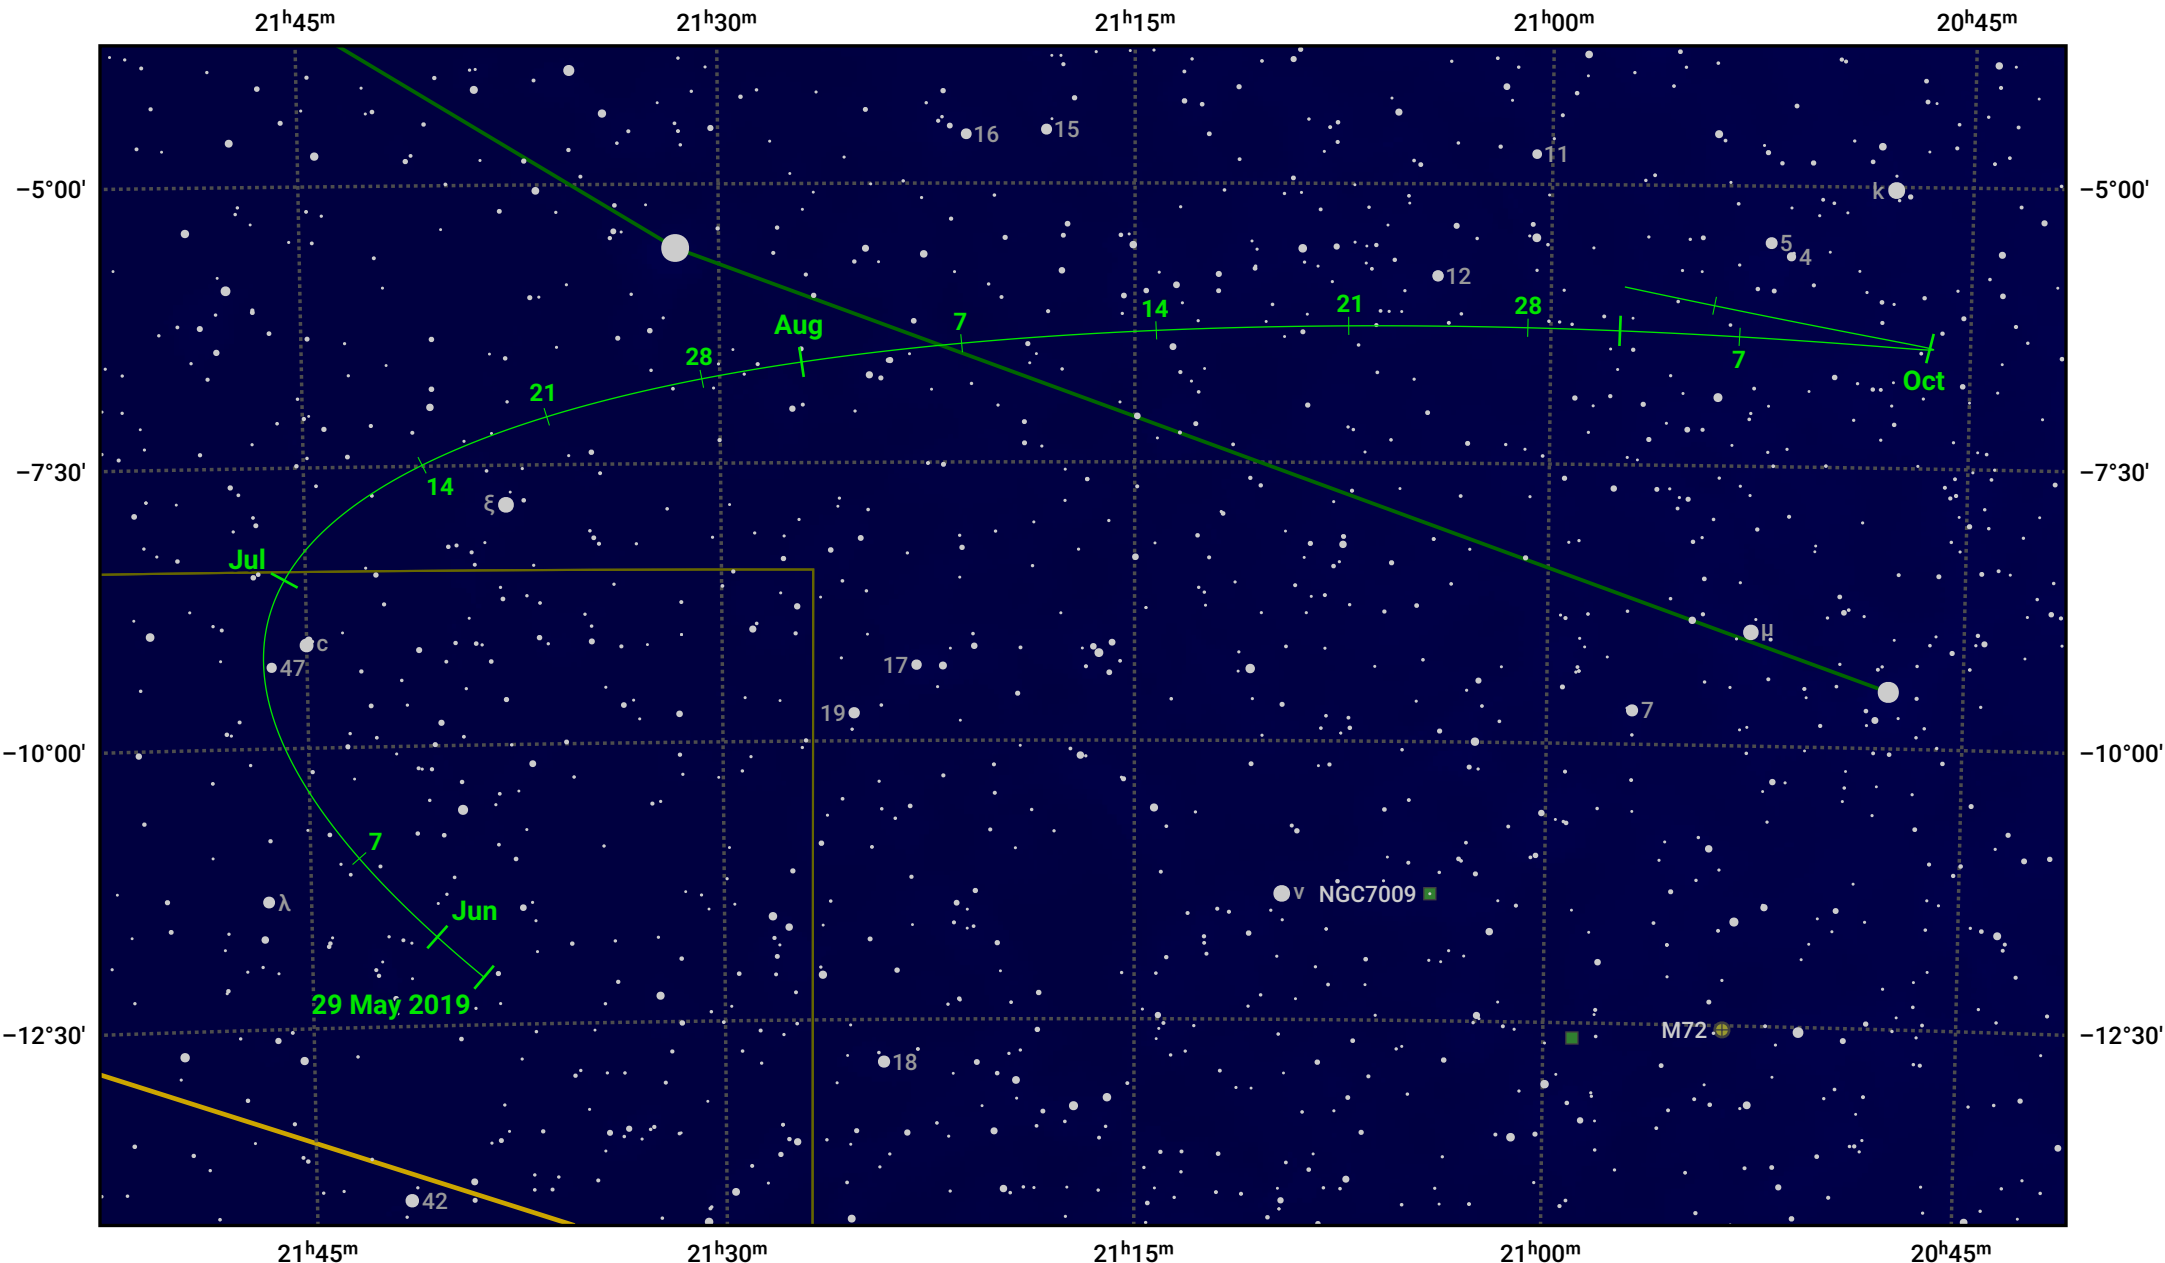

The path of Asteroid 15 Eunomia around opposition on 12 Aug 2019

© Dominic Ford 2011–2024. Date markers placed at midnight UTC. Downloaded from <https://in-the-sky.org>

Magnitude scale: 10.0 9.0 8.0 7.0 6.0 5.0 4.0 3.0 2.0

— Ecliptic Plane

Galaxy Bright nebula Open cluster Globular cluster

Date	Mag	Phase
2019 Jun 1	10.1	96%
2019 Jul 1	9.4	98%
2019 Jul 13	9.1	99%
2019 Aug 1	8.6	100%
2019 Sep 1	8.7	99%
2019 Oct 1	9.3	97%