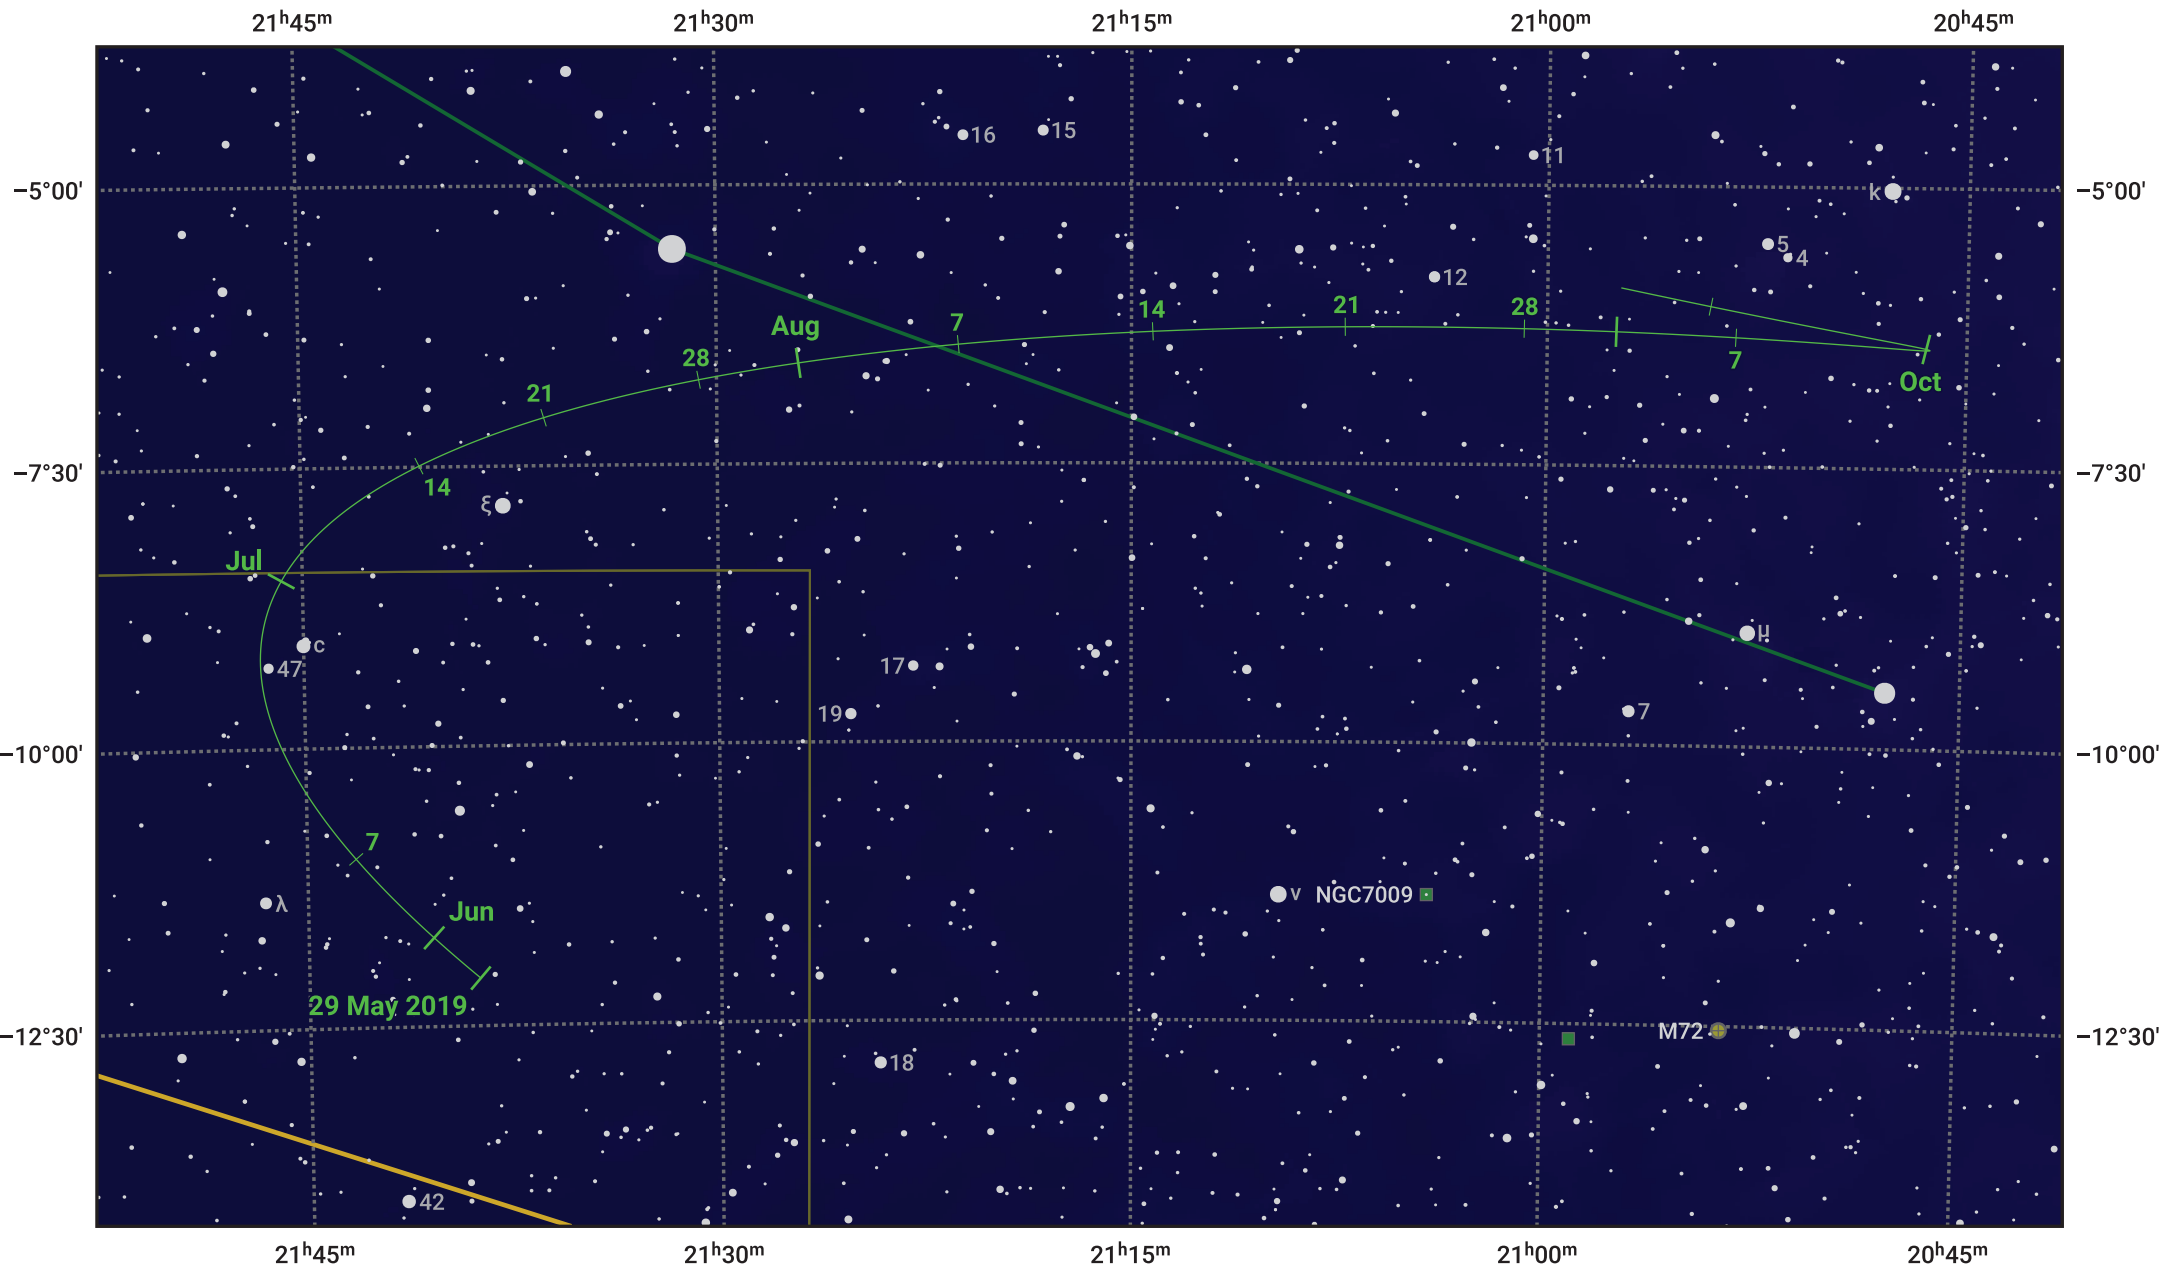

The path of Asteroid 15 Eunomia around opposition on 12 Aug 2019

© Dominic Ford 2011–2024. Date markers placed at midnight UTC. Downloaded from <https://in-the-sky.org>

Magnitude scale: 10.0 9.0 8.0 7.0 6.0 5.0 4.0 3.0 2.0

— Ecliptic Plane

Galaxy Bright nebula Open cluster Globular cluster

Date	Mag	Phase
2019 Jun 1	10.1	96%
2019 Jul 1	9.4	98%
2019 Jul 13	9.1	99%
2019 Aug 1	8.6	100%
2019 Sep 1	8.7	99%
2019 Oct 1	9.3	97%