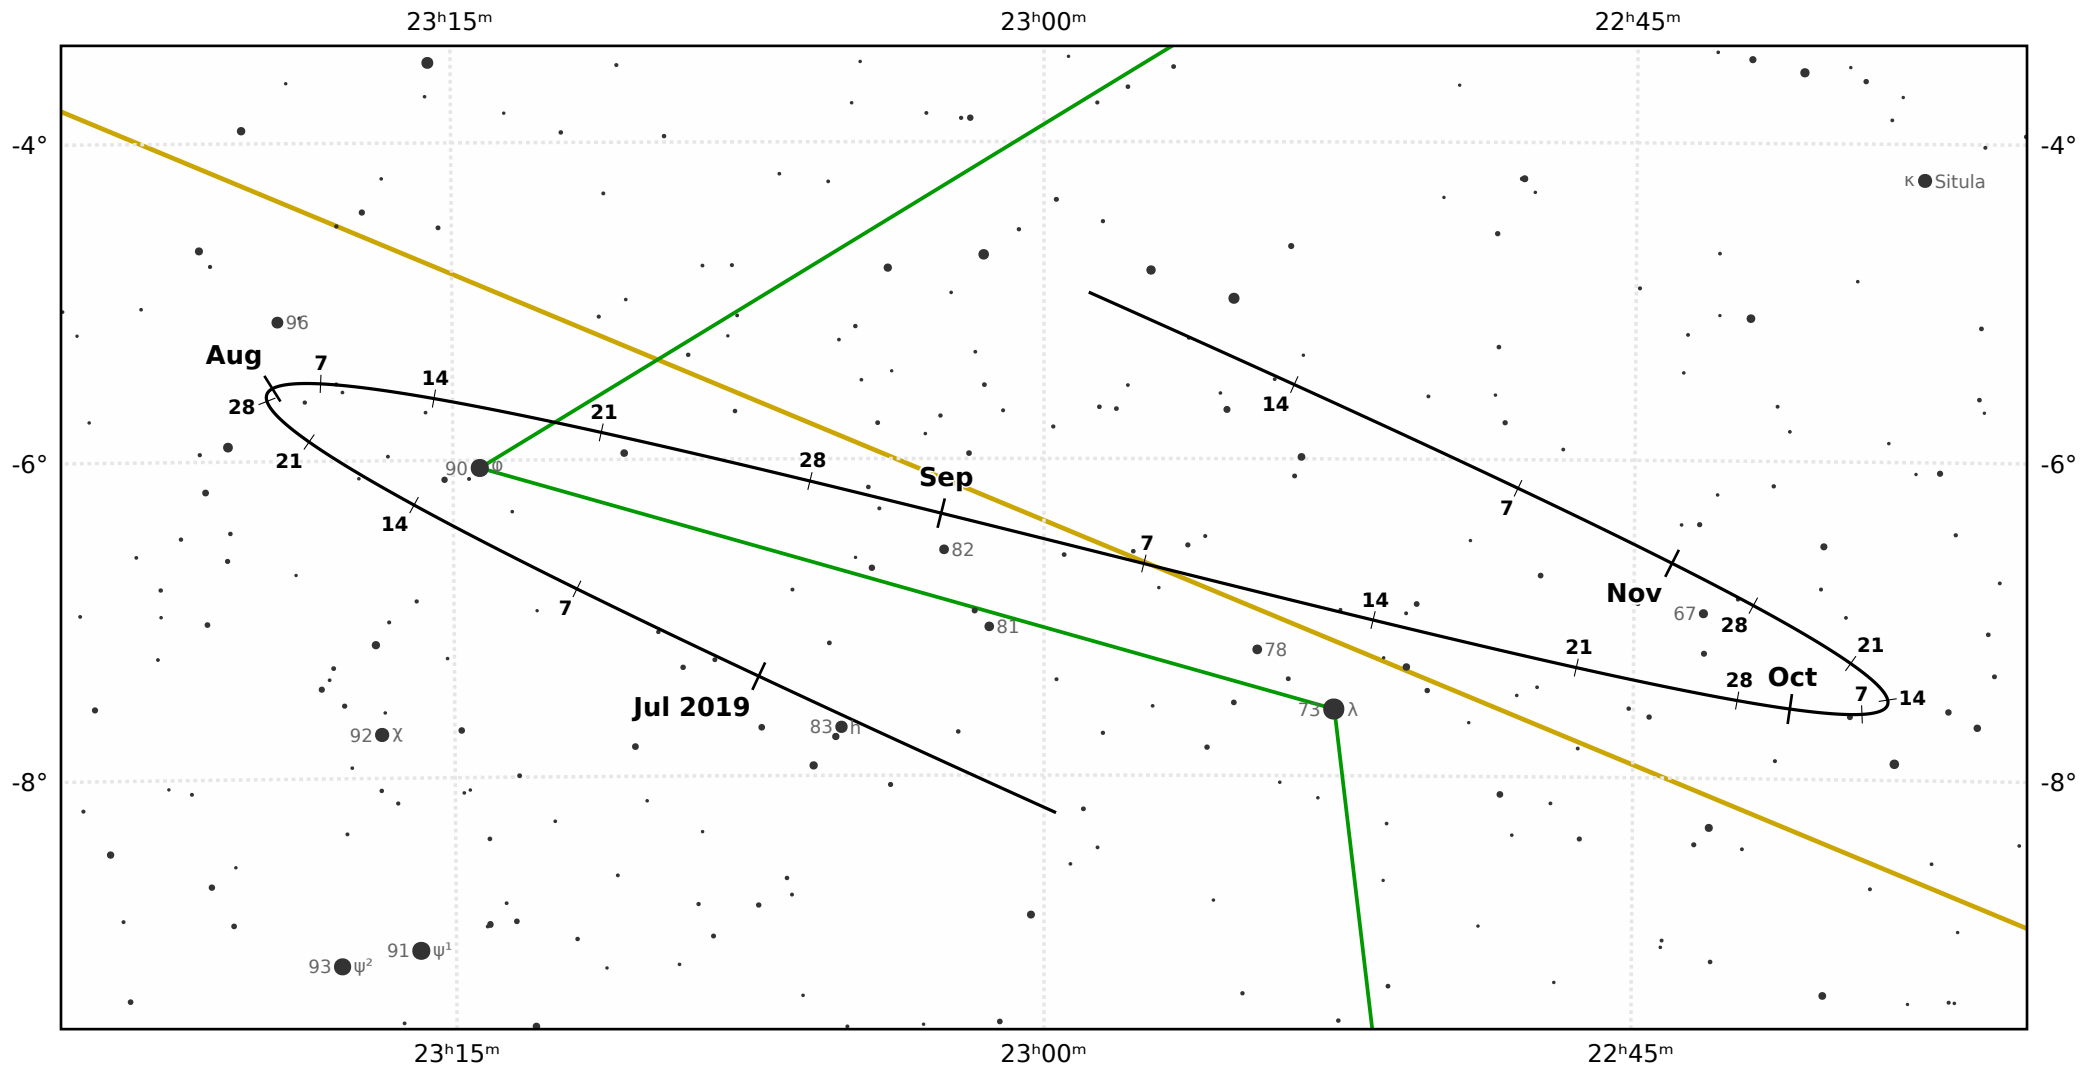

# The path of Asteroid 135 Hertha around opposition on 6 Sep 2019

© Dominic Ford 2011-2020. Downloaded from <https://in-the-sky.org>

Magnitude scale: ● -9.5 ● -9.0 ● -8.5 ● -8.0 ● -7.5 ● -7.0 ● -6.5 ● -6.0 ● -5.5 ● -5.0 ● -4.5 ● -4.0 ● -3.5

— Ecliptic Plane