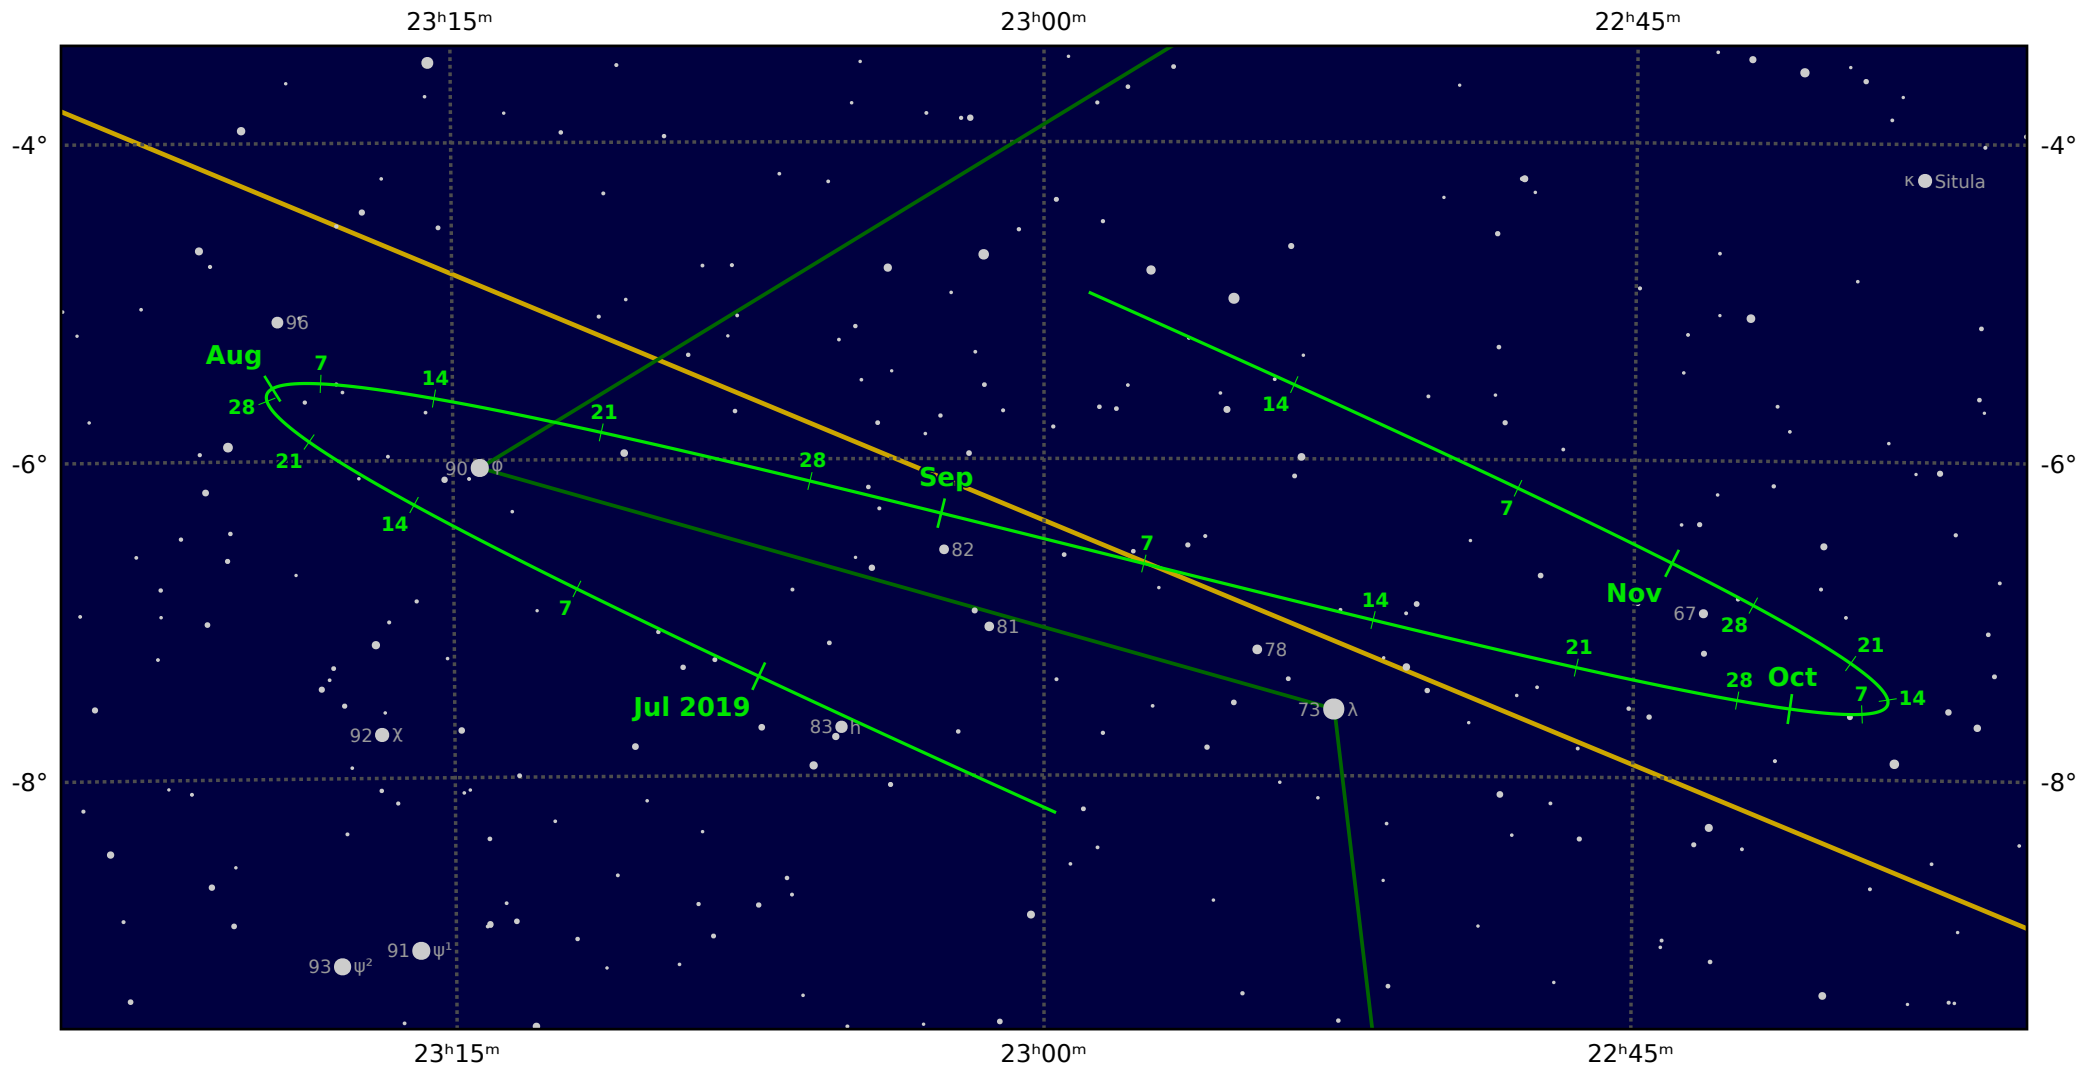

The path of Asteroid 135 Hertha around opposition on 6 Sep 2019

© Dominic Ford 2011-2020. Downloaded from <https://in-the-sky.org>

Magnitude scale: -9.5 -9.0 -8.5 -8.0 -7.5 -7.0 -6.5 -6.0 -5.5 -5.0 -4.5 -4.0 -3.5

— Ecliptic Plane