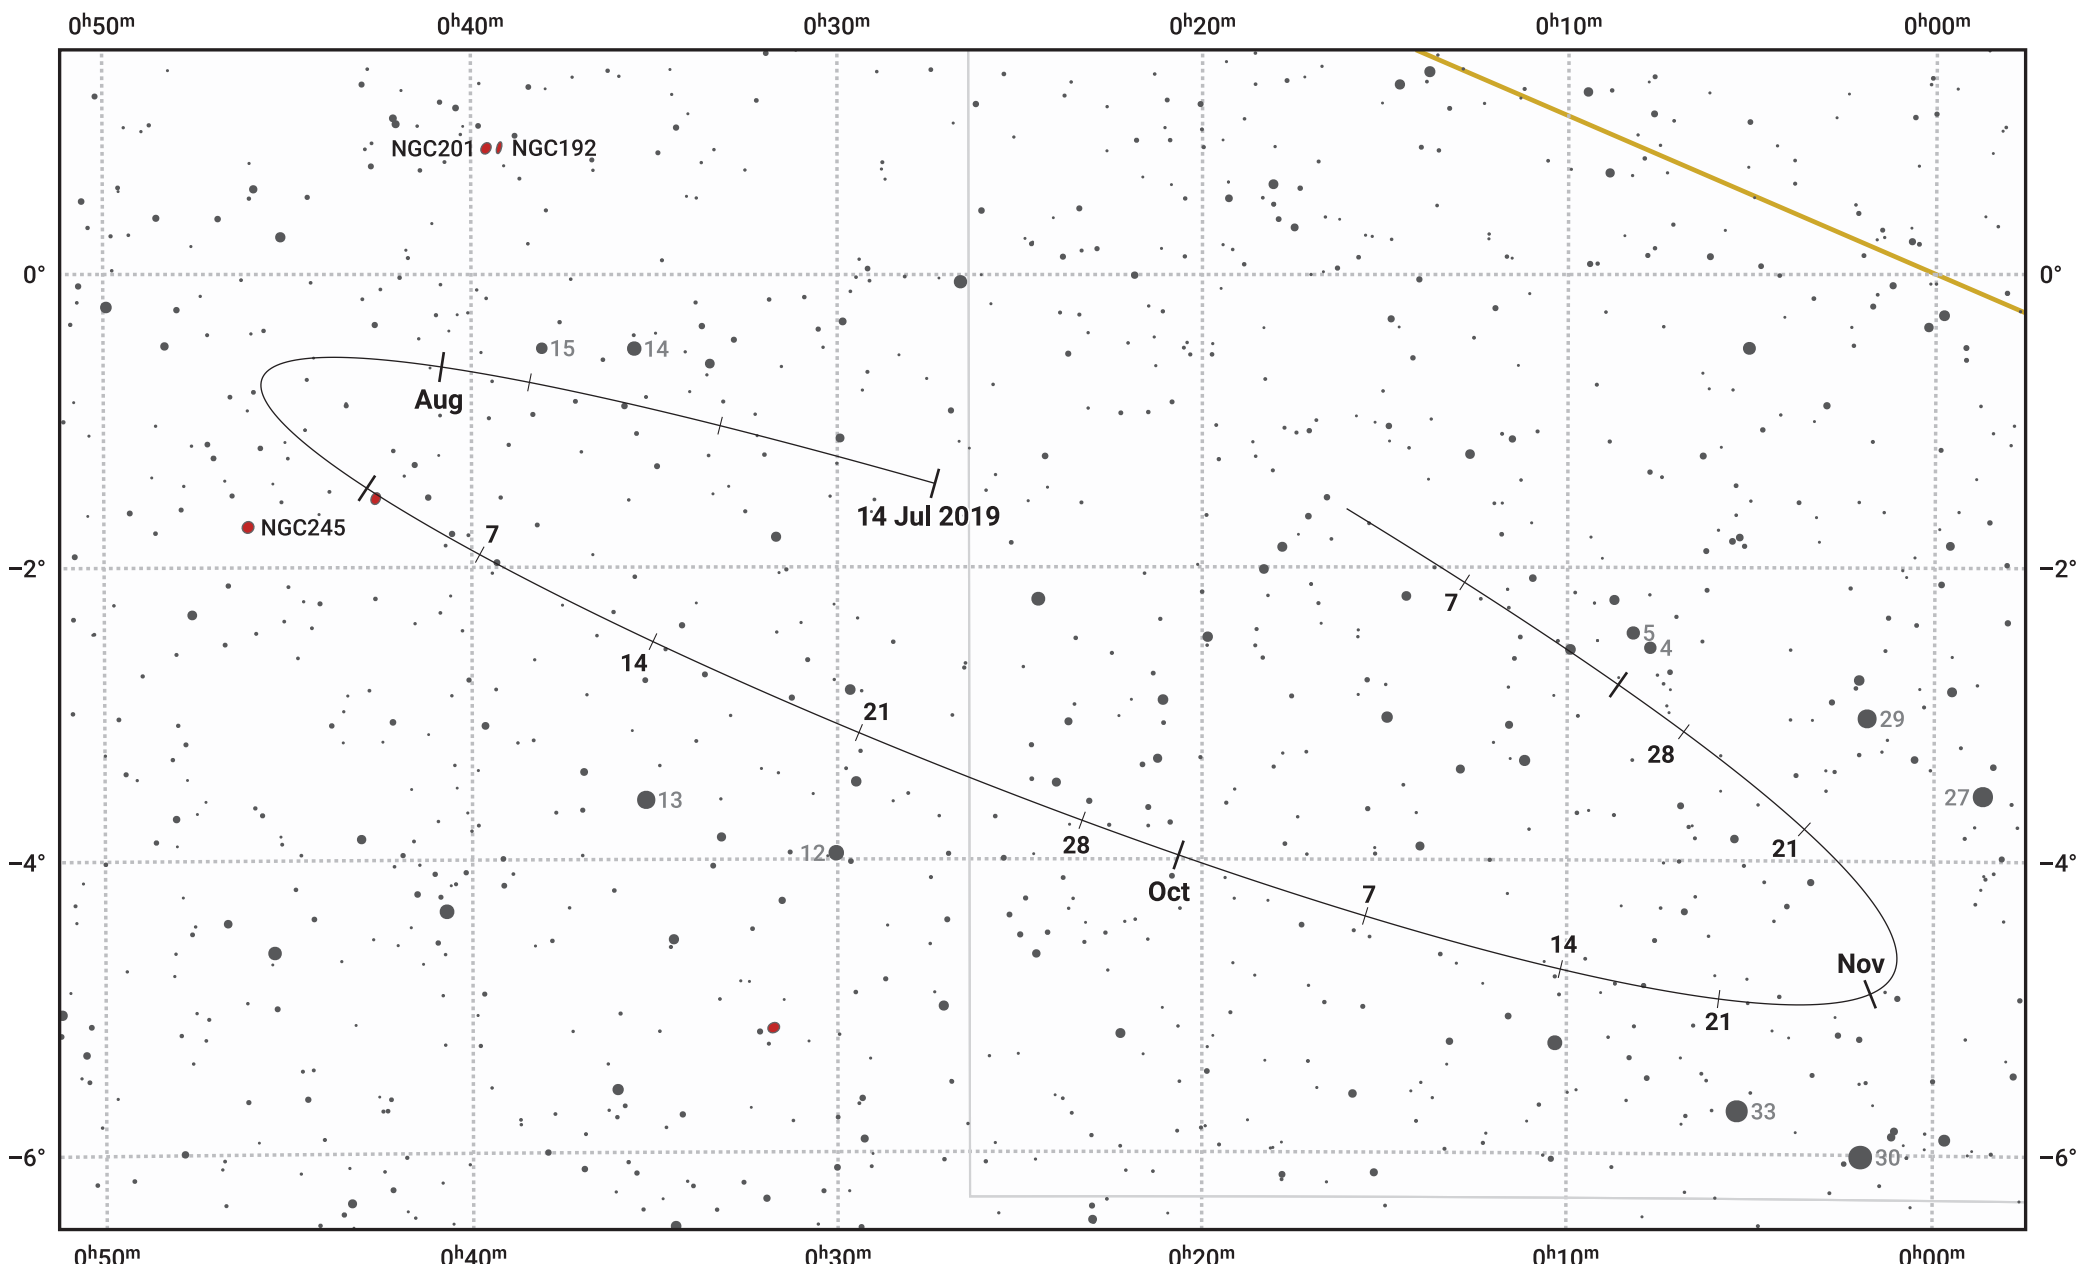

The path of Asteroid 21 Lutetia around opposition on 27 Sep 2019

© Dominic Ford 2011–2024. Date markers placed at midnight UTC. Downloaded from <https://in-the-sky.org>

Magnitude scale: · 11.0 · 10.0 · 9.0 · 8.0 · 7.0 · 6.0 ● 5.0 ● 4.0

— Ecliptic Plane

● Galaxy ■ Bright nebula ● Open cluster ⊕ Globular cluster

Date	Mag	Phase
2019 Aug 1	10.9	95%
2019 Aug 31	10.2	98%
2019 Sep 1	10.2	98%
2019 Oct 1	9.6	100%
2019 Nov 1	10.6	98%
2019 Nov 25	11.2	96%
2019 Dec 1	11.3	95%