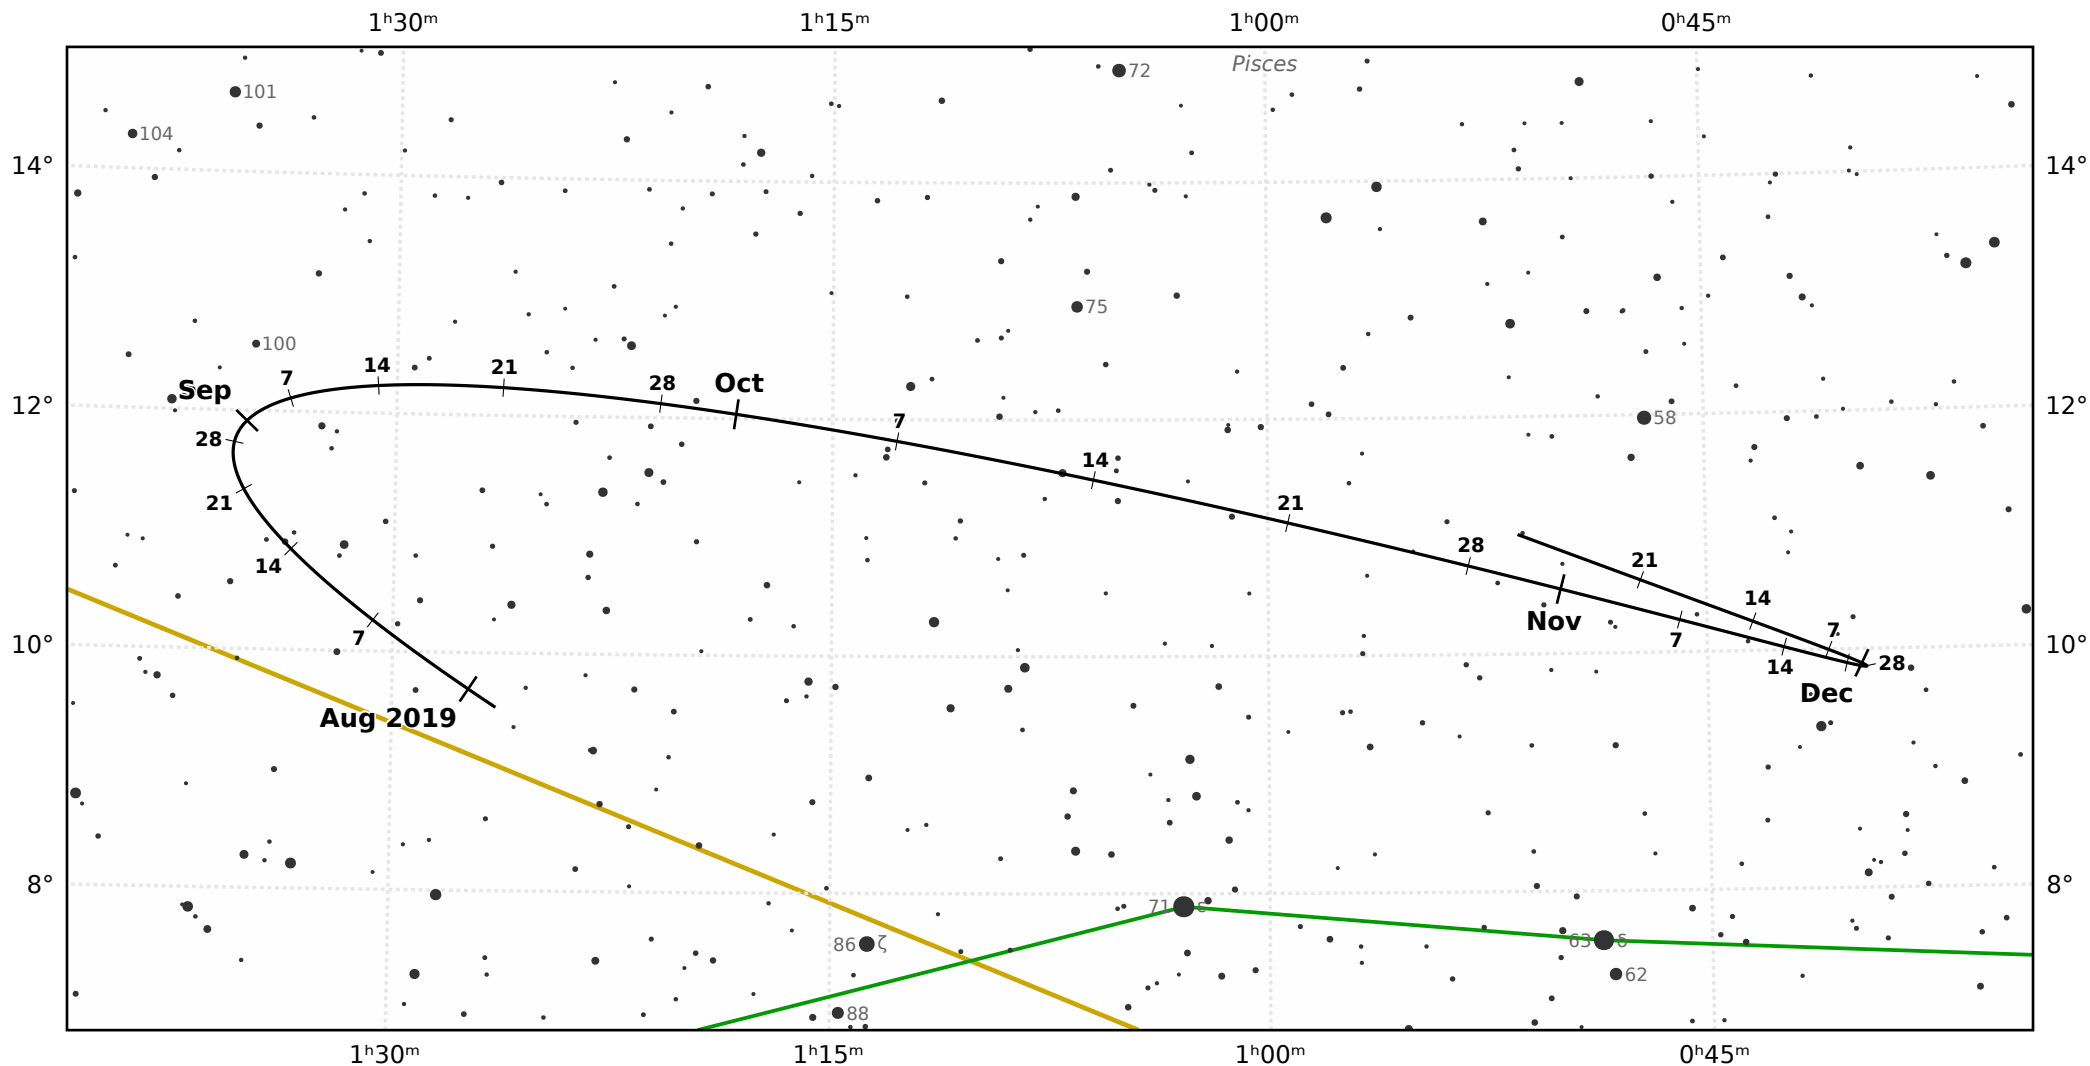

The path of Asteroid 29 Amphitrite around opposition on 13 Oct 2019

© Dominic Ford 2011-2021. Downloaded from <https://in-the-sky.org>

Magnitude scale: • 9.5 • 9.0 • 8.5 • 8.0 • 7.5 • 7.0 • 6.5 • 6.0 • 5.5 • 5.0 • 4.5 • 4.0

— Ecliptic Plane