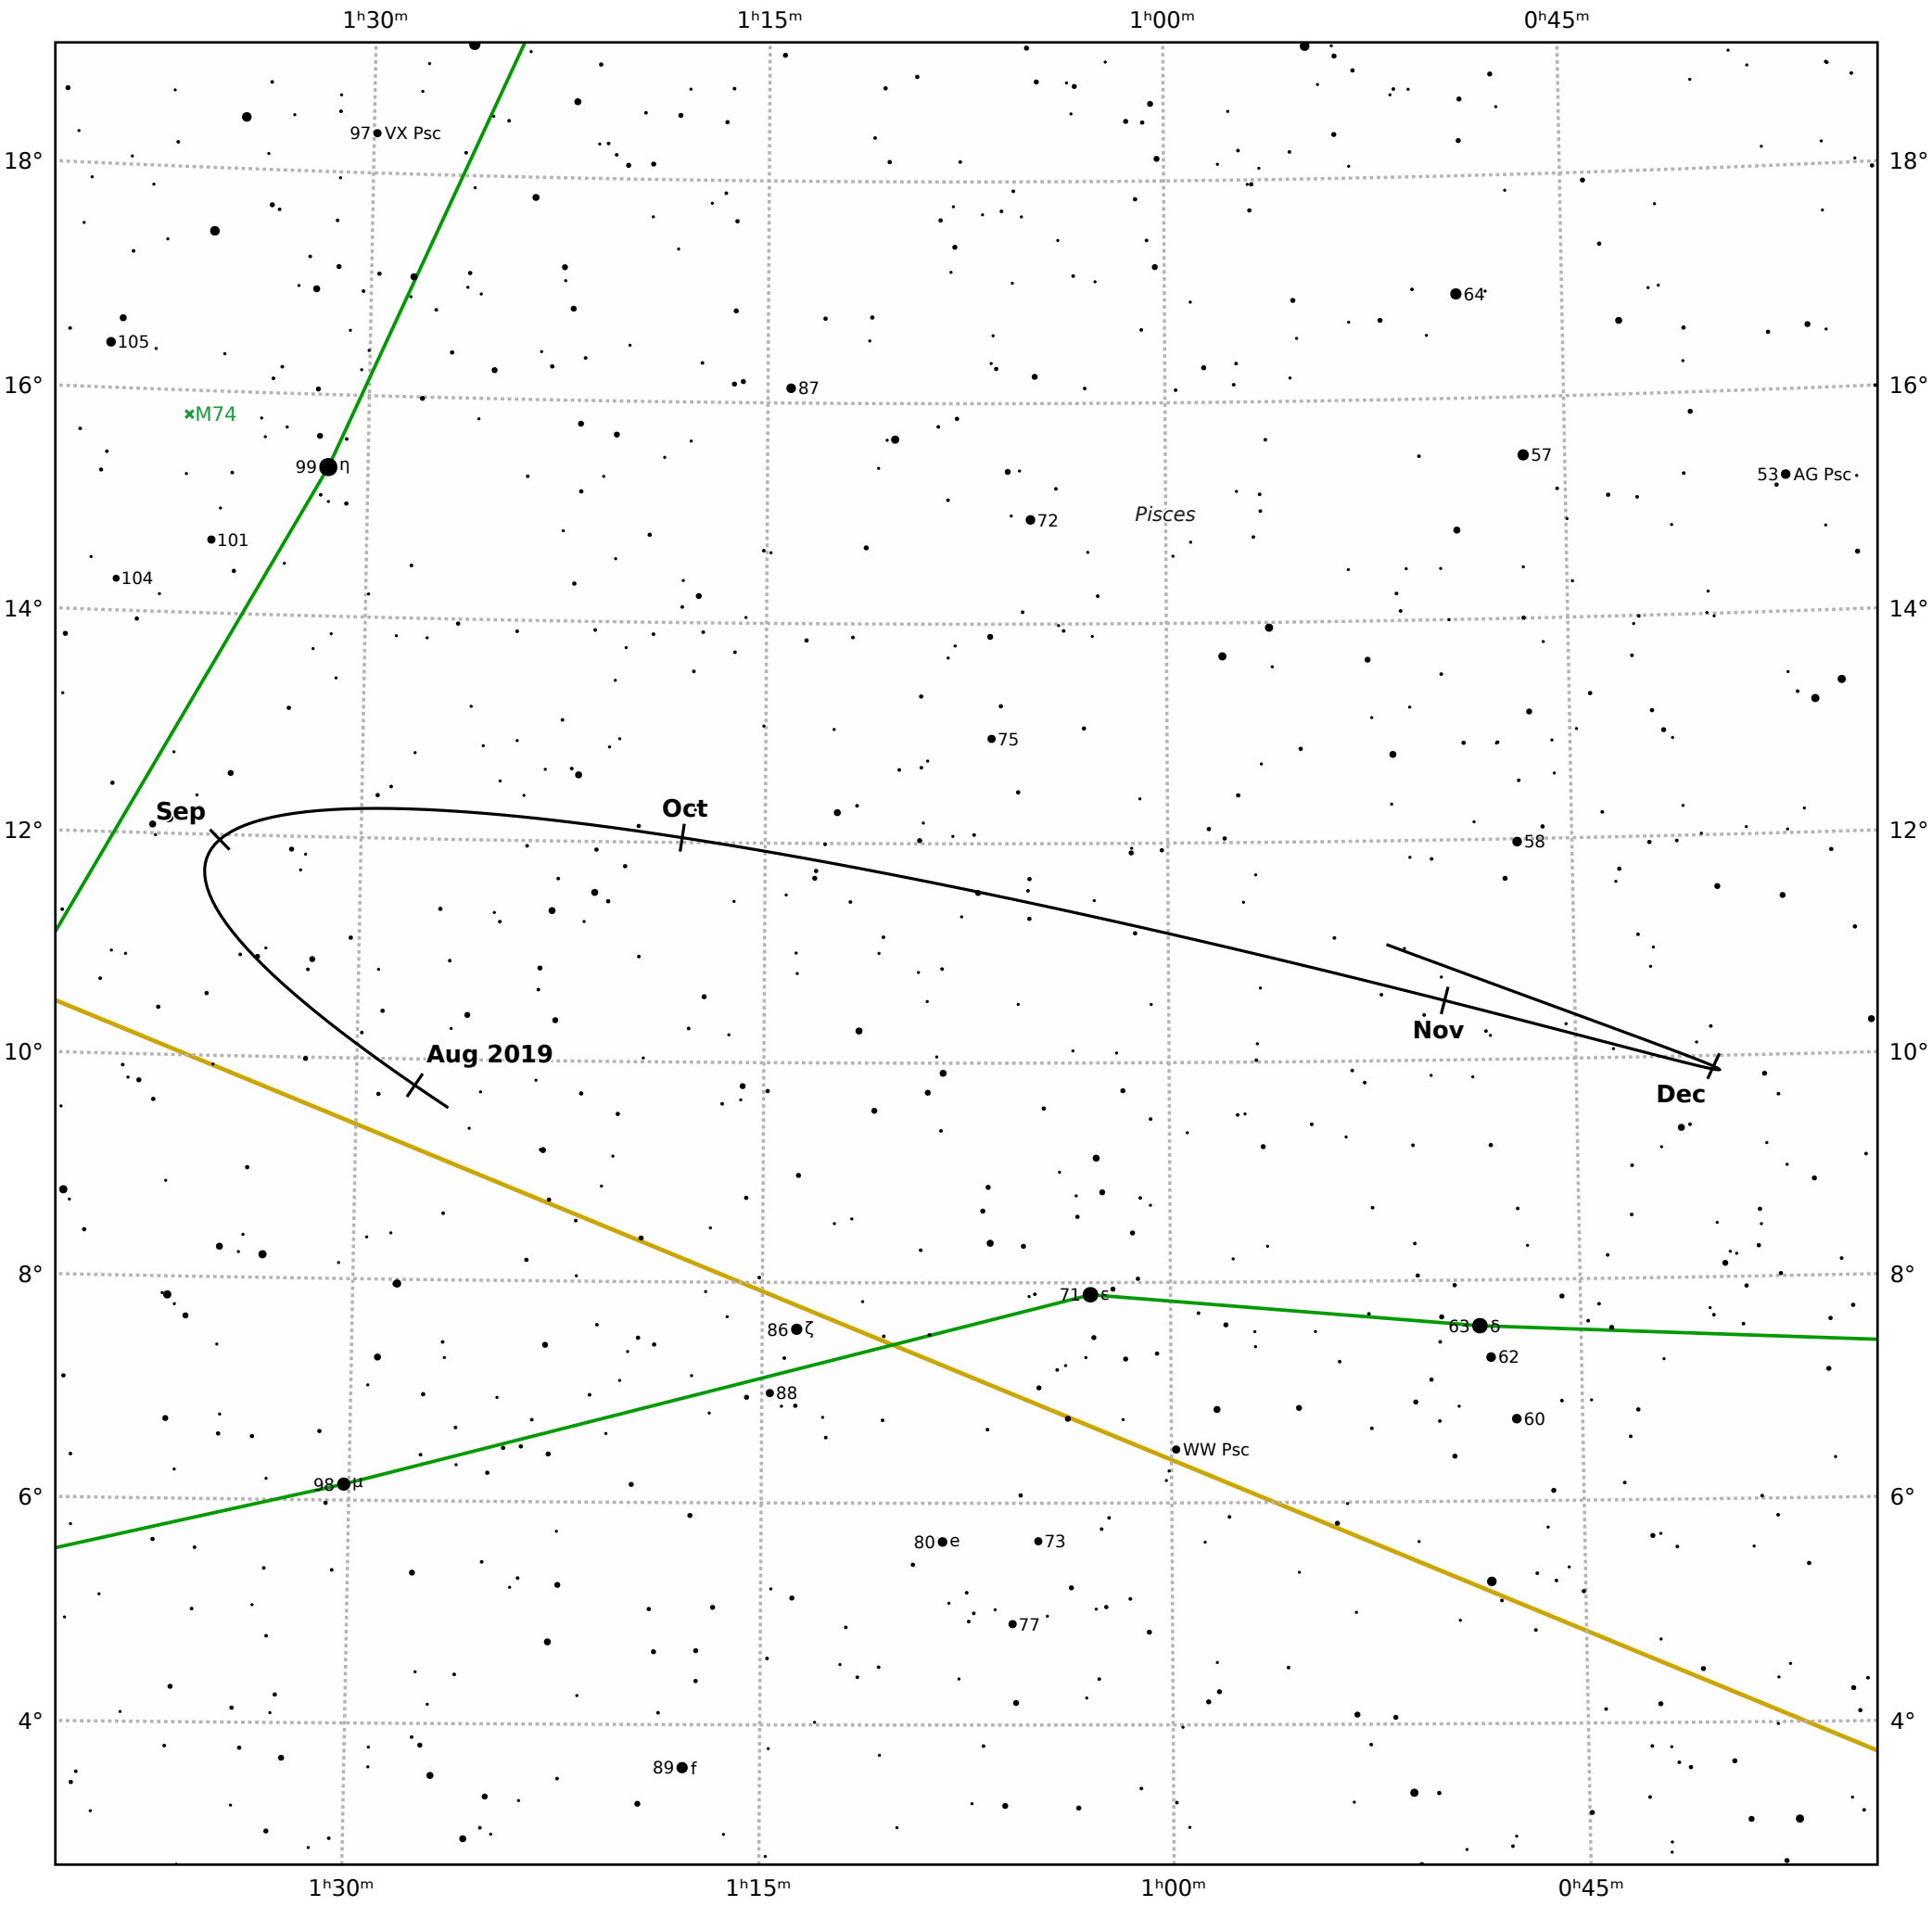

The path of Asteroid 29 Amphitrite around opposition on 13 Oct 2019

© Dominic Ford 2011-2019. Downloaded from <https://in-the-sky.org>

Magnitude scale: ● 9.5 ● 9.0 ● 8.5 ● 8.0 ● 7.5 ● 7.0 ● 6.5 ● 6.0 ● 5.5 ● 5.0 ● 4.5 ● 4.0

— Ecliptic Plane