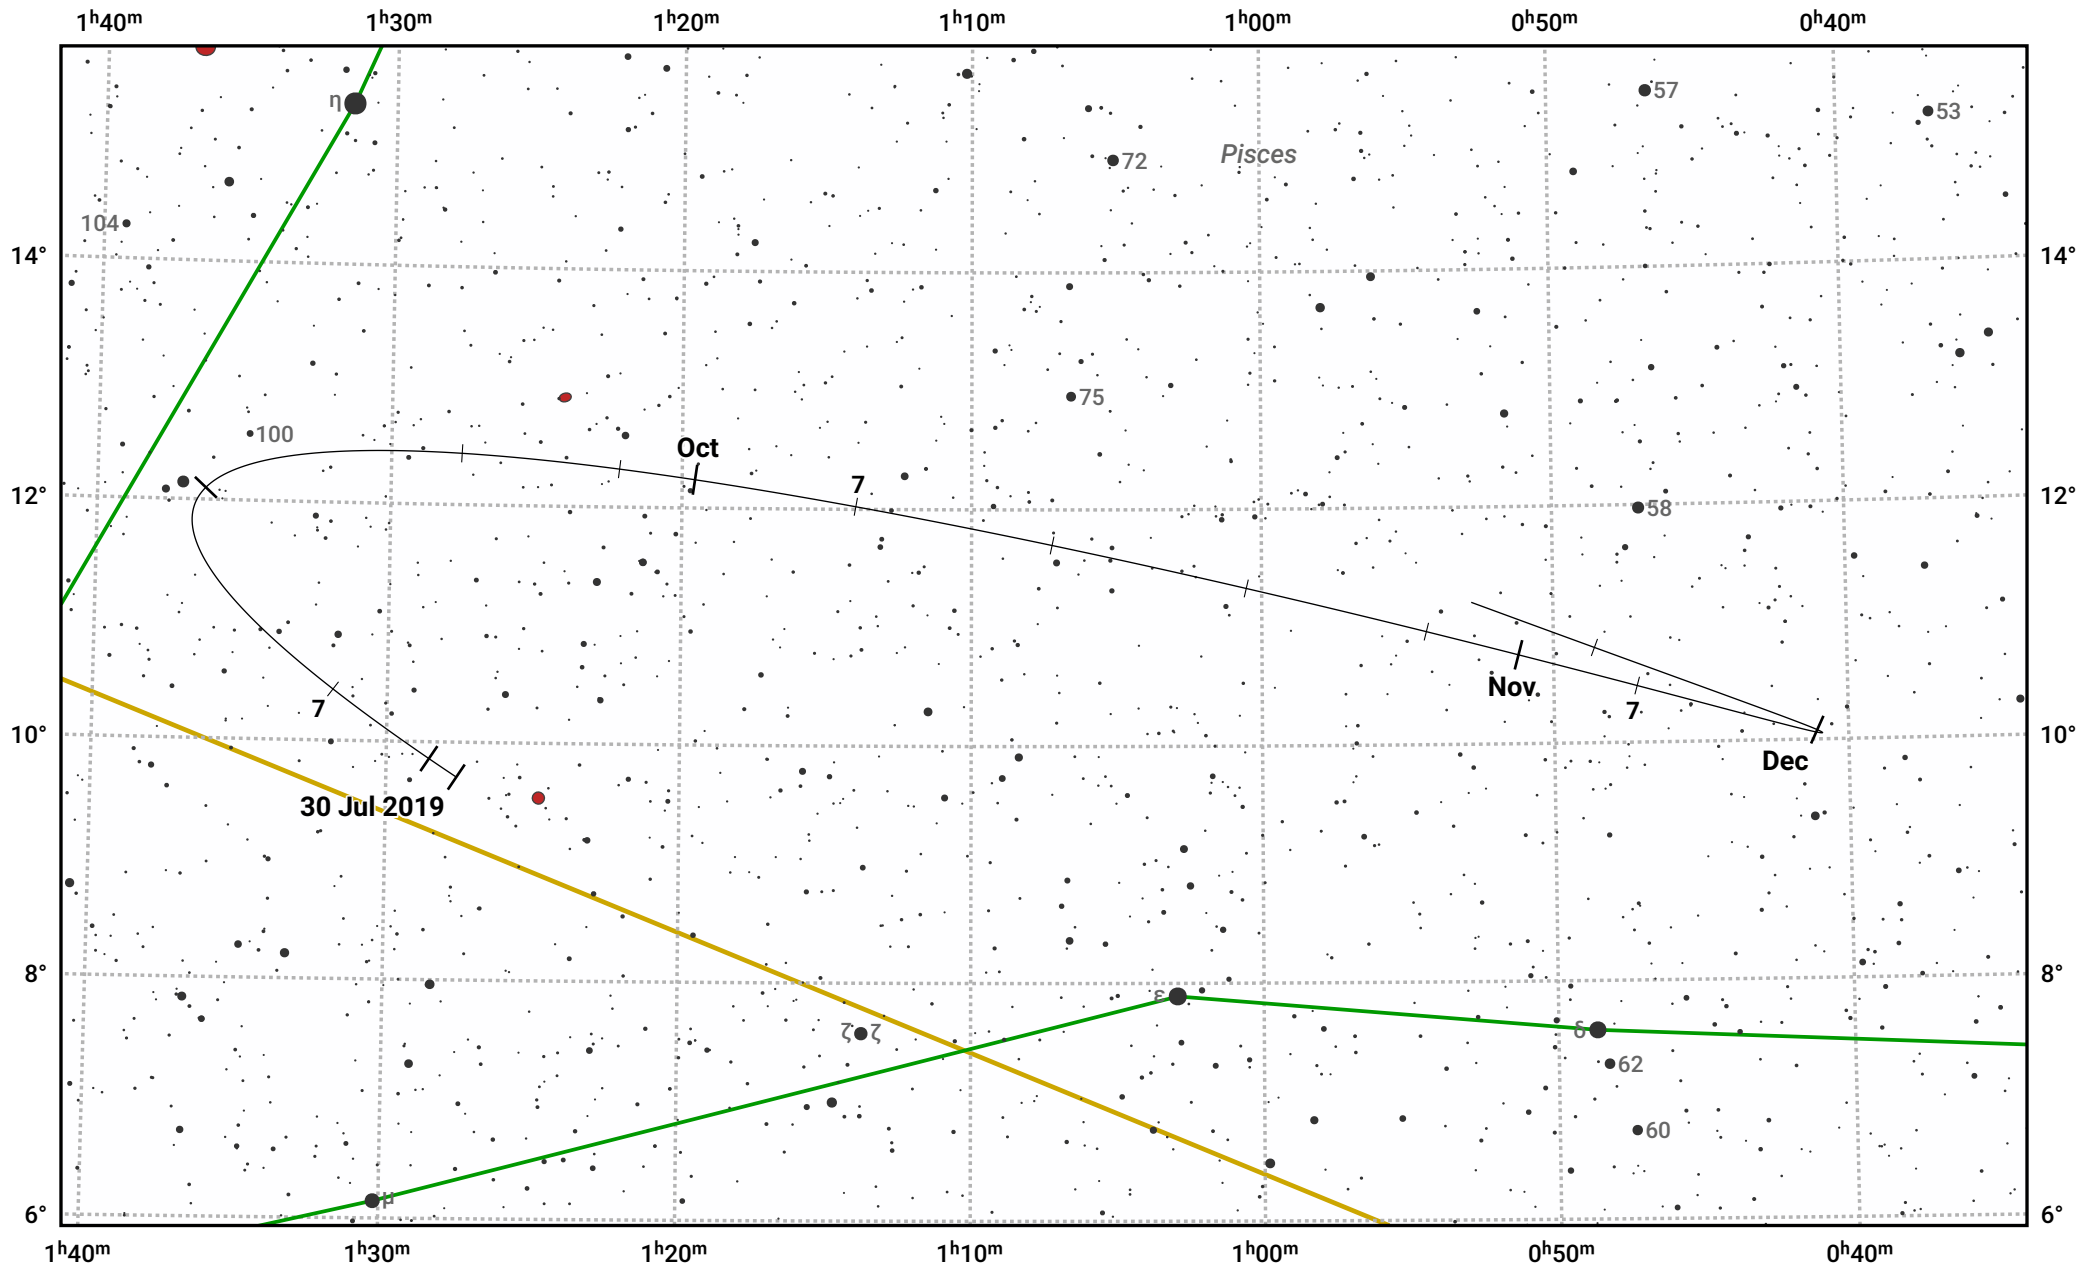

The path of Asteroid 29 Amphitrite around opposition on 13 Oct 2019

© Dominic Ford 2011–2024. Date markers placed at midnight UTC. Downloaded from <https://in-the-sky.org>

Magnitude scale: 11.0 10.0 9.0 8.0 7.0 6.0 5.0 4.0 3.0

— Ecliptic Plane

- Galaxy
- Bright nebula
- Open cluster
- ⊕ Globular cluster

Date	Mag	Phase
2019 Aug 1	10.5	96%
2019 Sep 1	9.9	98%
2019 Sep 17	9.5	99%
2019 Oct 1	9.2	100%
2019 Nov 1	9.3	99%
2019 Dec 1	10.0	97%