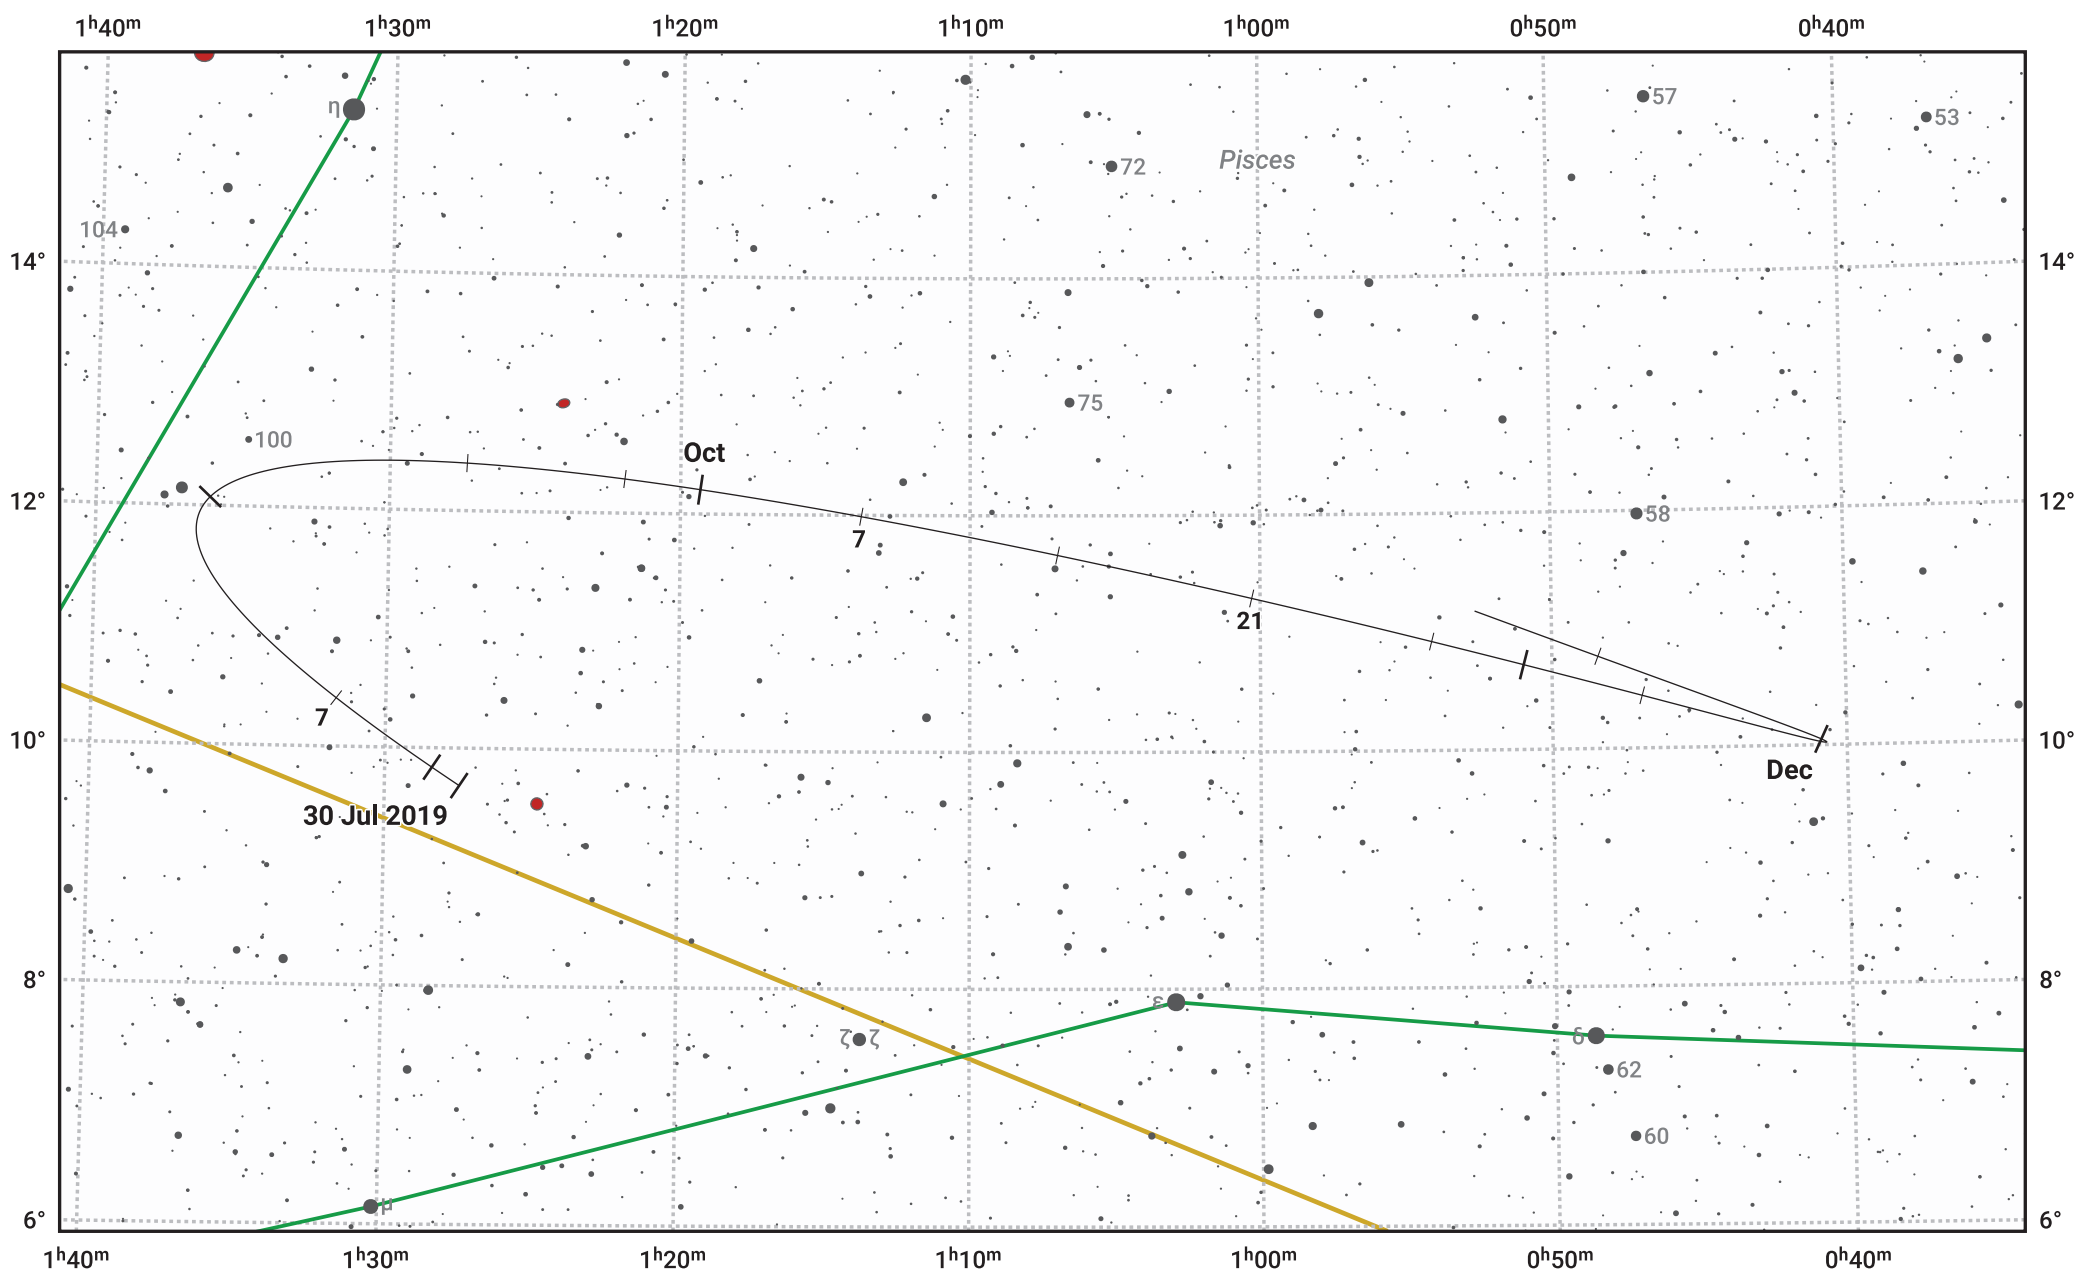

The path of Asteroid 29 Amphitrite around opposition on 13 Oct 2019

© Dominic Ford 2011–2024. Date markers placed at midnight UTC. Downloaded from <https://in-the-sky.org>

Magnitude scale: 11.0 10.0 9.0 8.0 7.0 6.0 5.0 4.0 3.0

— Ecliptic Plane

Galaxy Bright nebula Open cluster Globular cluster

Date	Mag	Phase
2019 Aug 1	10.5	96%
2019 Sep 1	9.9	98%
2019 Sep 16	9.6	99%
2019 Oct 1	9.2	100%
2019 Nov 1	9.3	99%
2019 Dec 1	10.0	97%