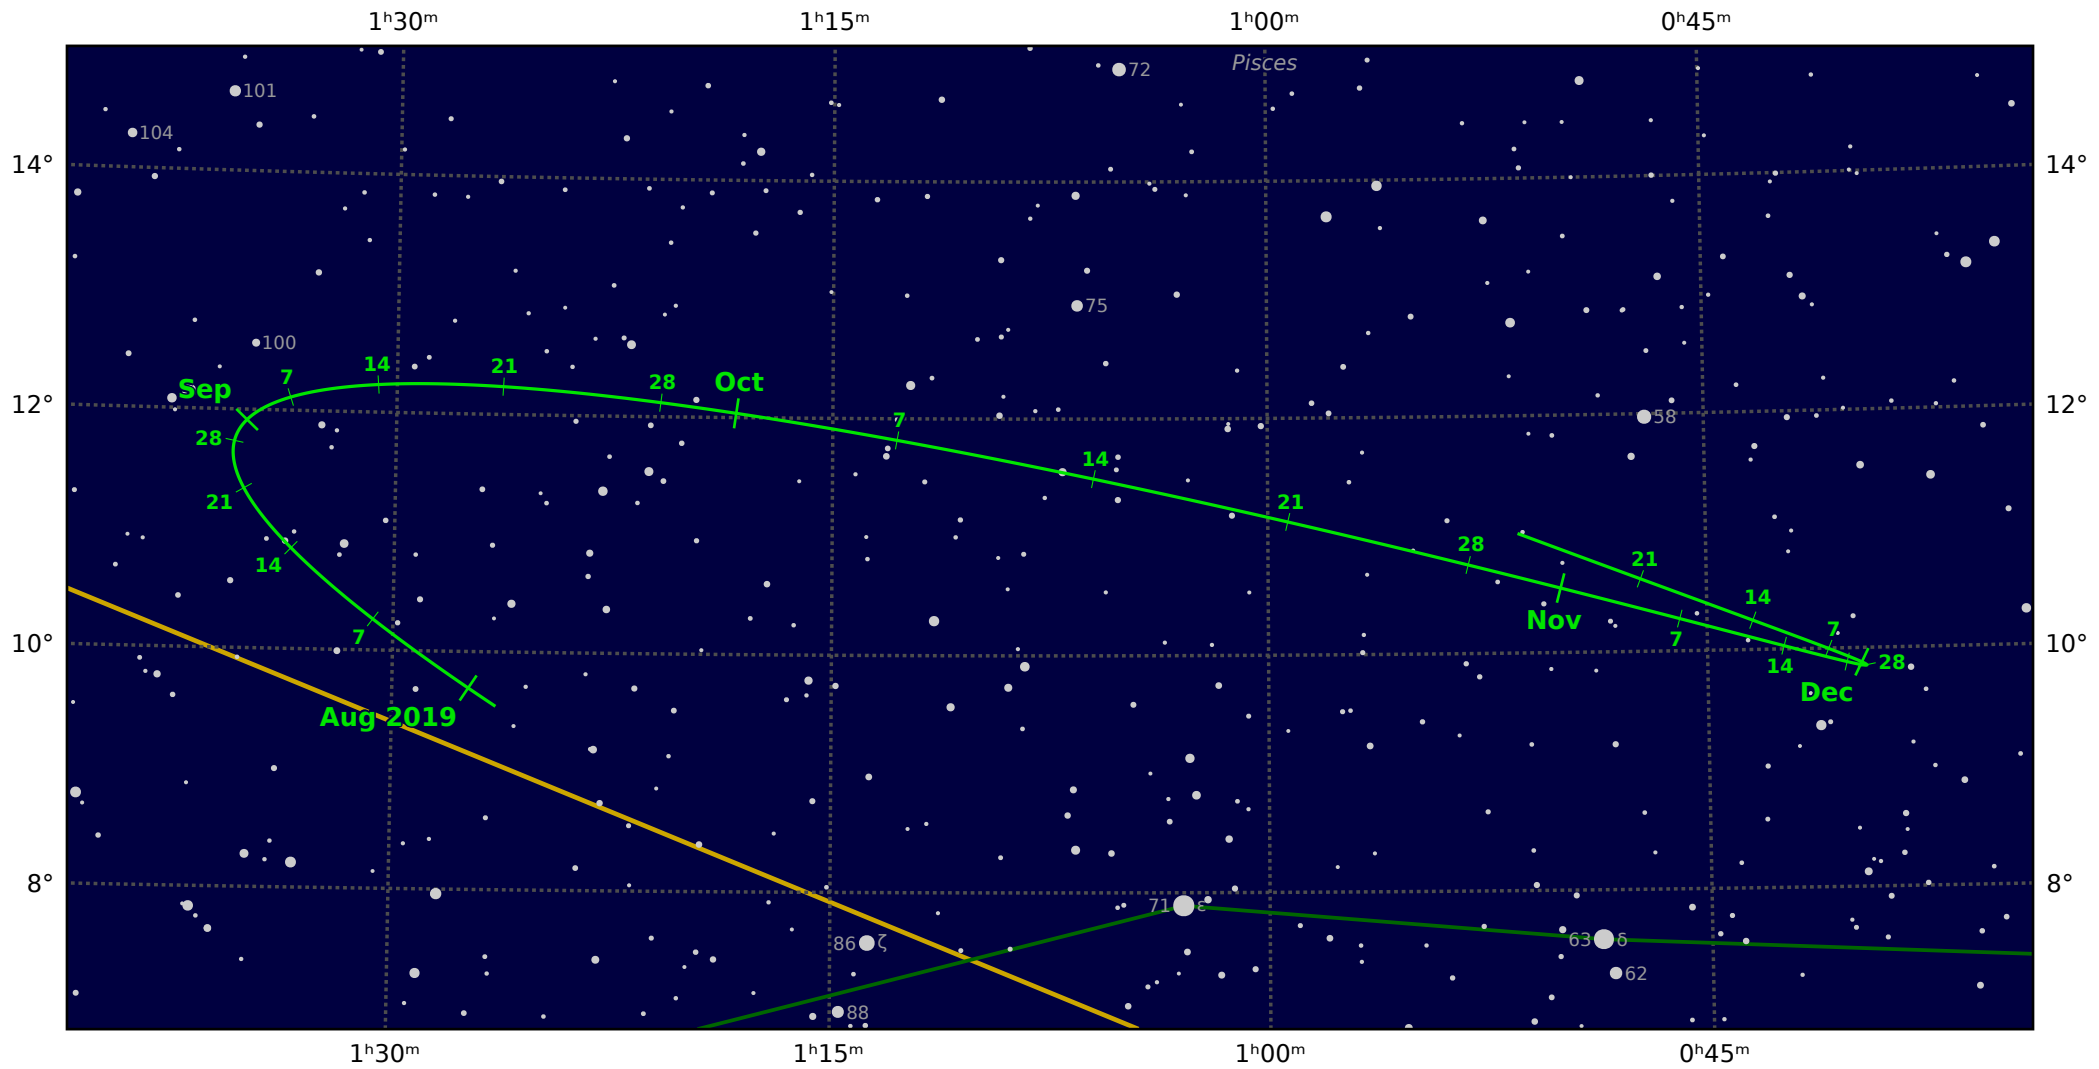

The path of Asteroid 29 Amphitrite around opposition on 13 Oct 2019

© Dominic Ford 2011-2021. Downloaded from <https://in-the-sky.org>

Magnitude scale: ● -9.5 ● -9.0 ● -8.5 ● -8.0 ● -7.5 ● -7.0 ● -6.5 ● -6.0 ● -5.5 ● -5.0 ● -4.5 ● -4.0

— Ecliptic Plane