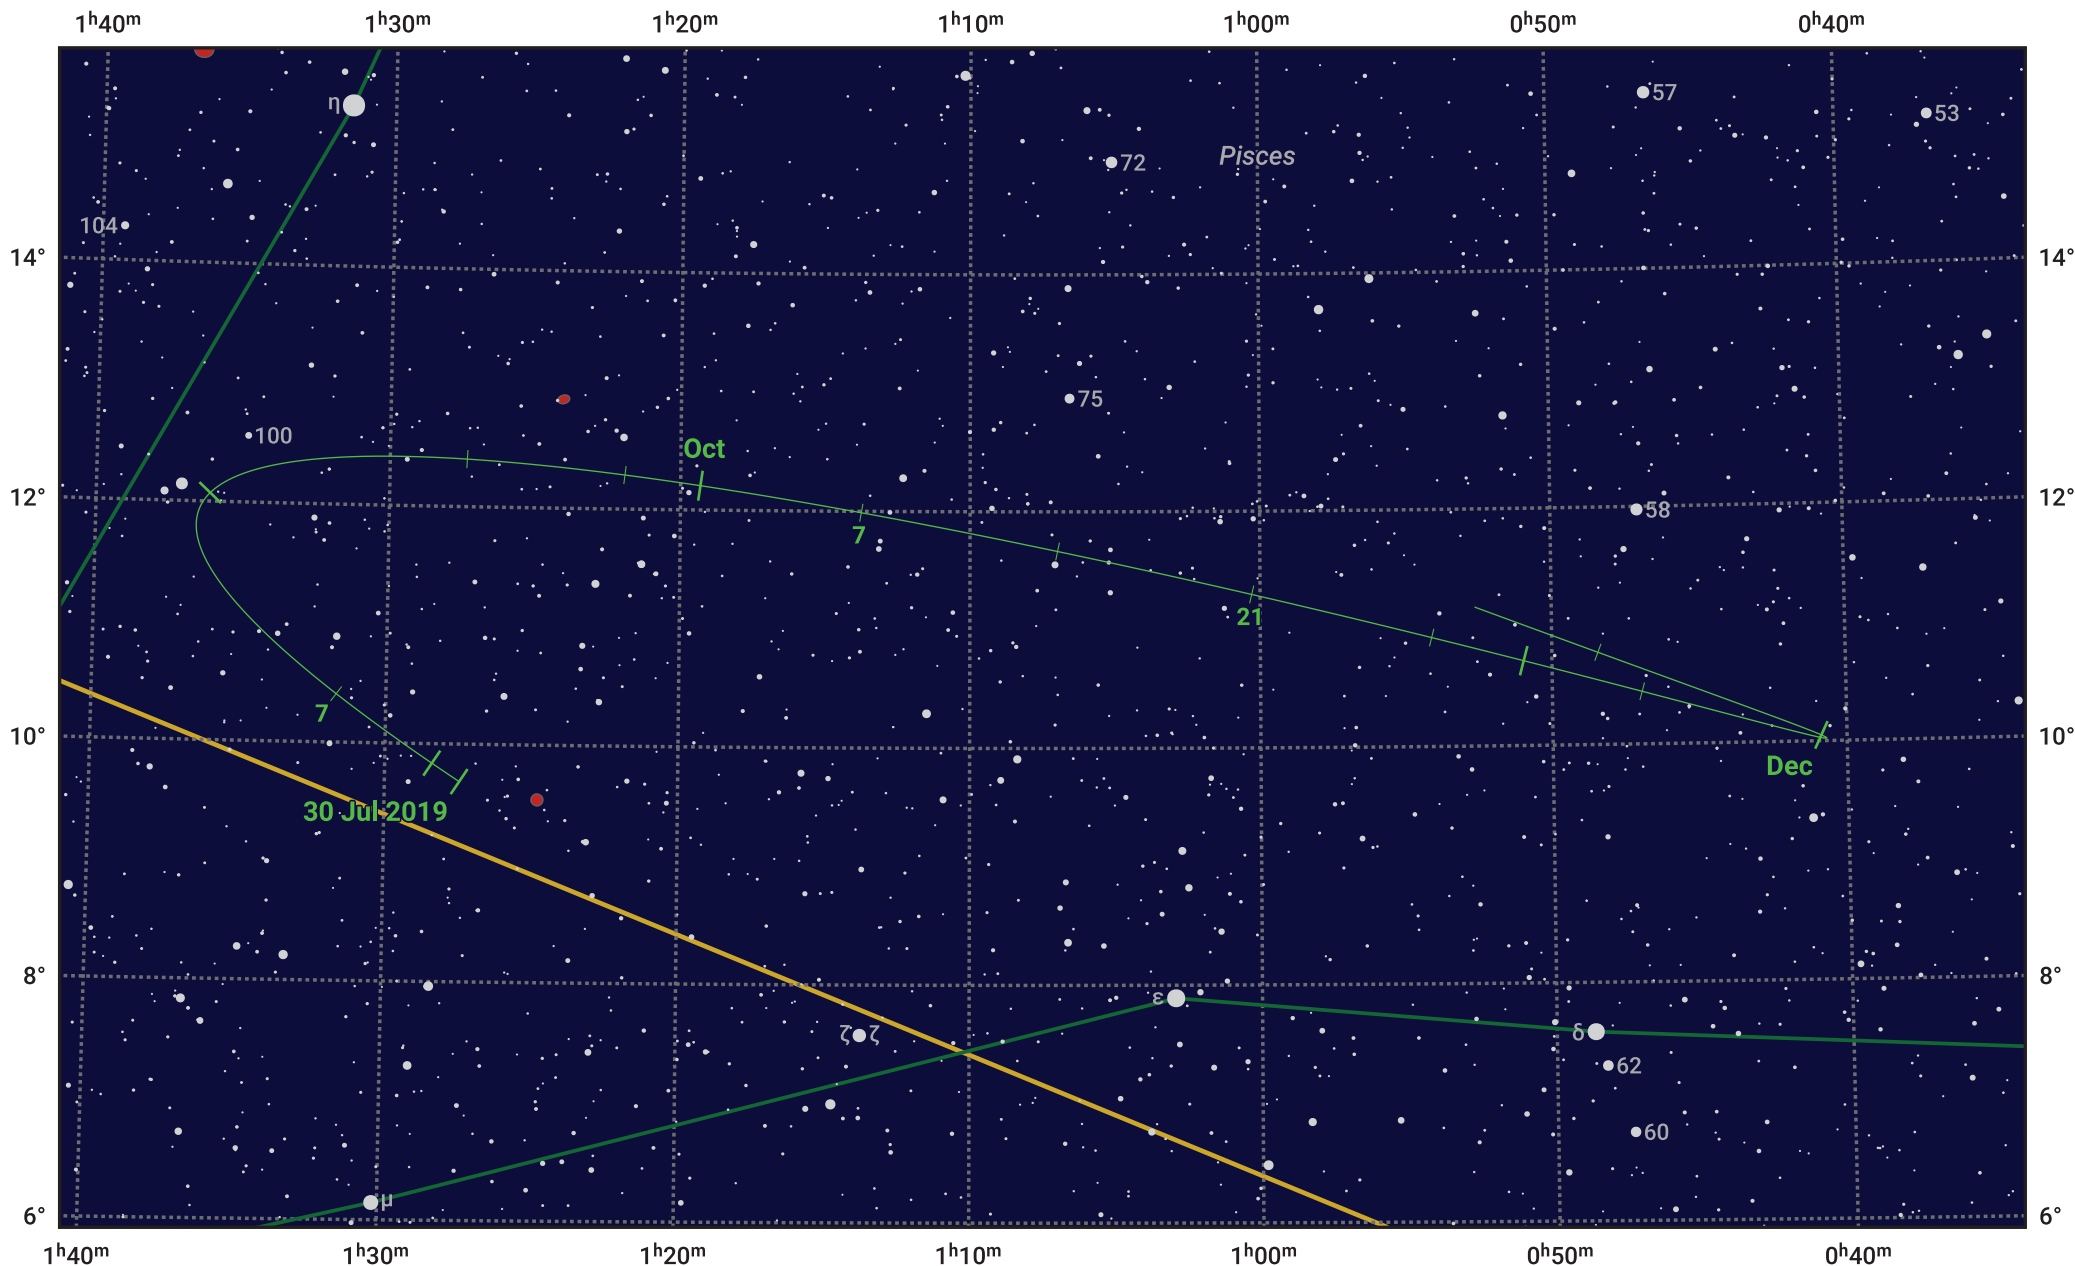

The path of Asteroid 29 Amphitrite around opposition on 13 Oct 2019

© Dominic Ford 2011–2024. Date markers placed at midnight UTC. Downloaded from <https://in-the-sky.org>

Magnitude scale: 11.0 10.0 9.0 8.0 7.0 6.0 5.0 4.0 3.0

- Ecliptic Plane
- Galaxy
- Bright nebula
- Open cluster
- Globular cluster

Date	Mag	Phase
2019 Aug 1	10.5	96%
2019 Sep 1	9.9	98%
2019 Sep 16	9.6	99%
2019 Oct 1	9.2	100%
2019 Nov 1	9.3	99%
2019 Dec 1	10.0	97%