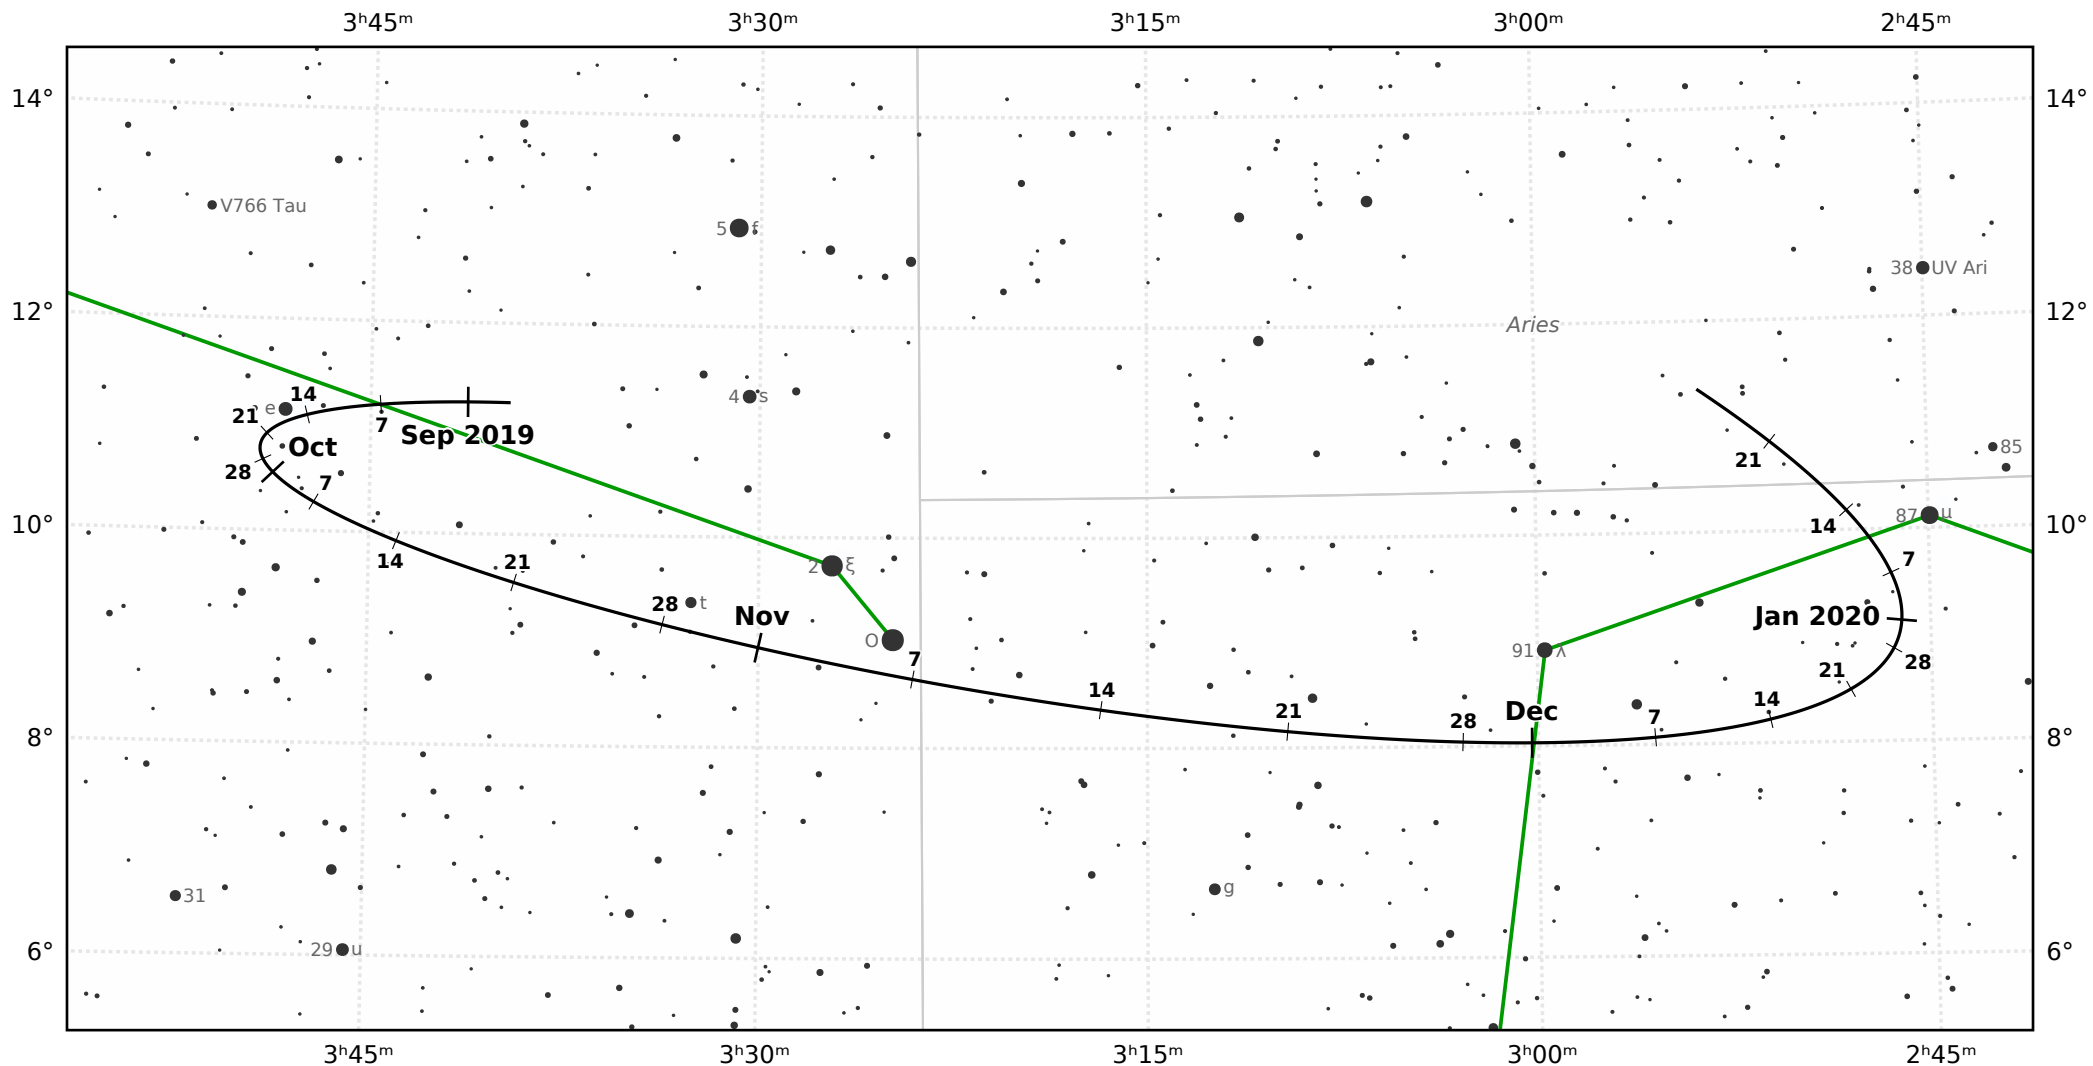

The path of Asteroid 4 Vesta around opposition on 12 Nov 2019

© Dominic Ford 2011-2021. Downloaded from <https://in-the-sky.org>

Magnitude scale: ● 9.5 ● 9.0 ● 8.5 ● 8.0 ● 7.5 ● 7.0 ● 6.5 ● 6.0 ● 5.5 ● 5.0 ● 4.5 ● 4.0 ● 3.5

— Ecliptic Plane