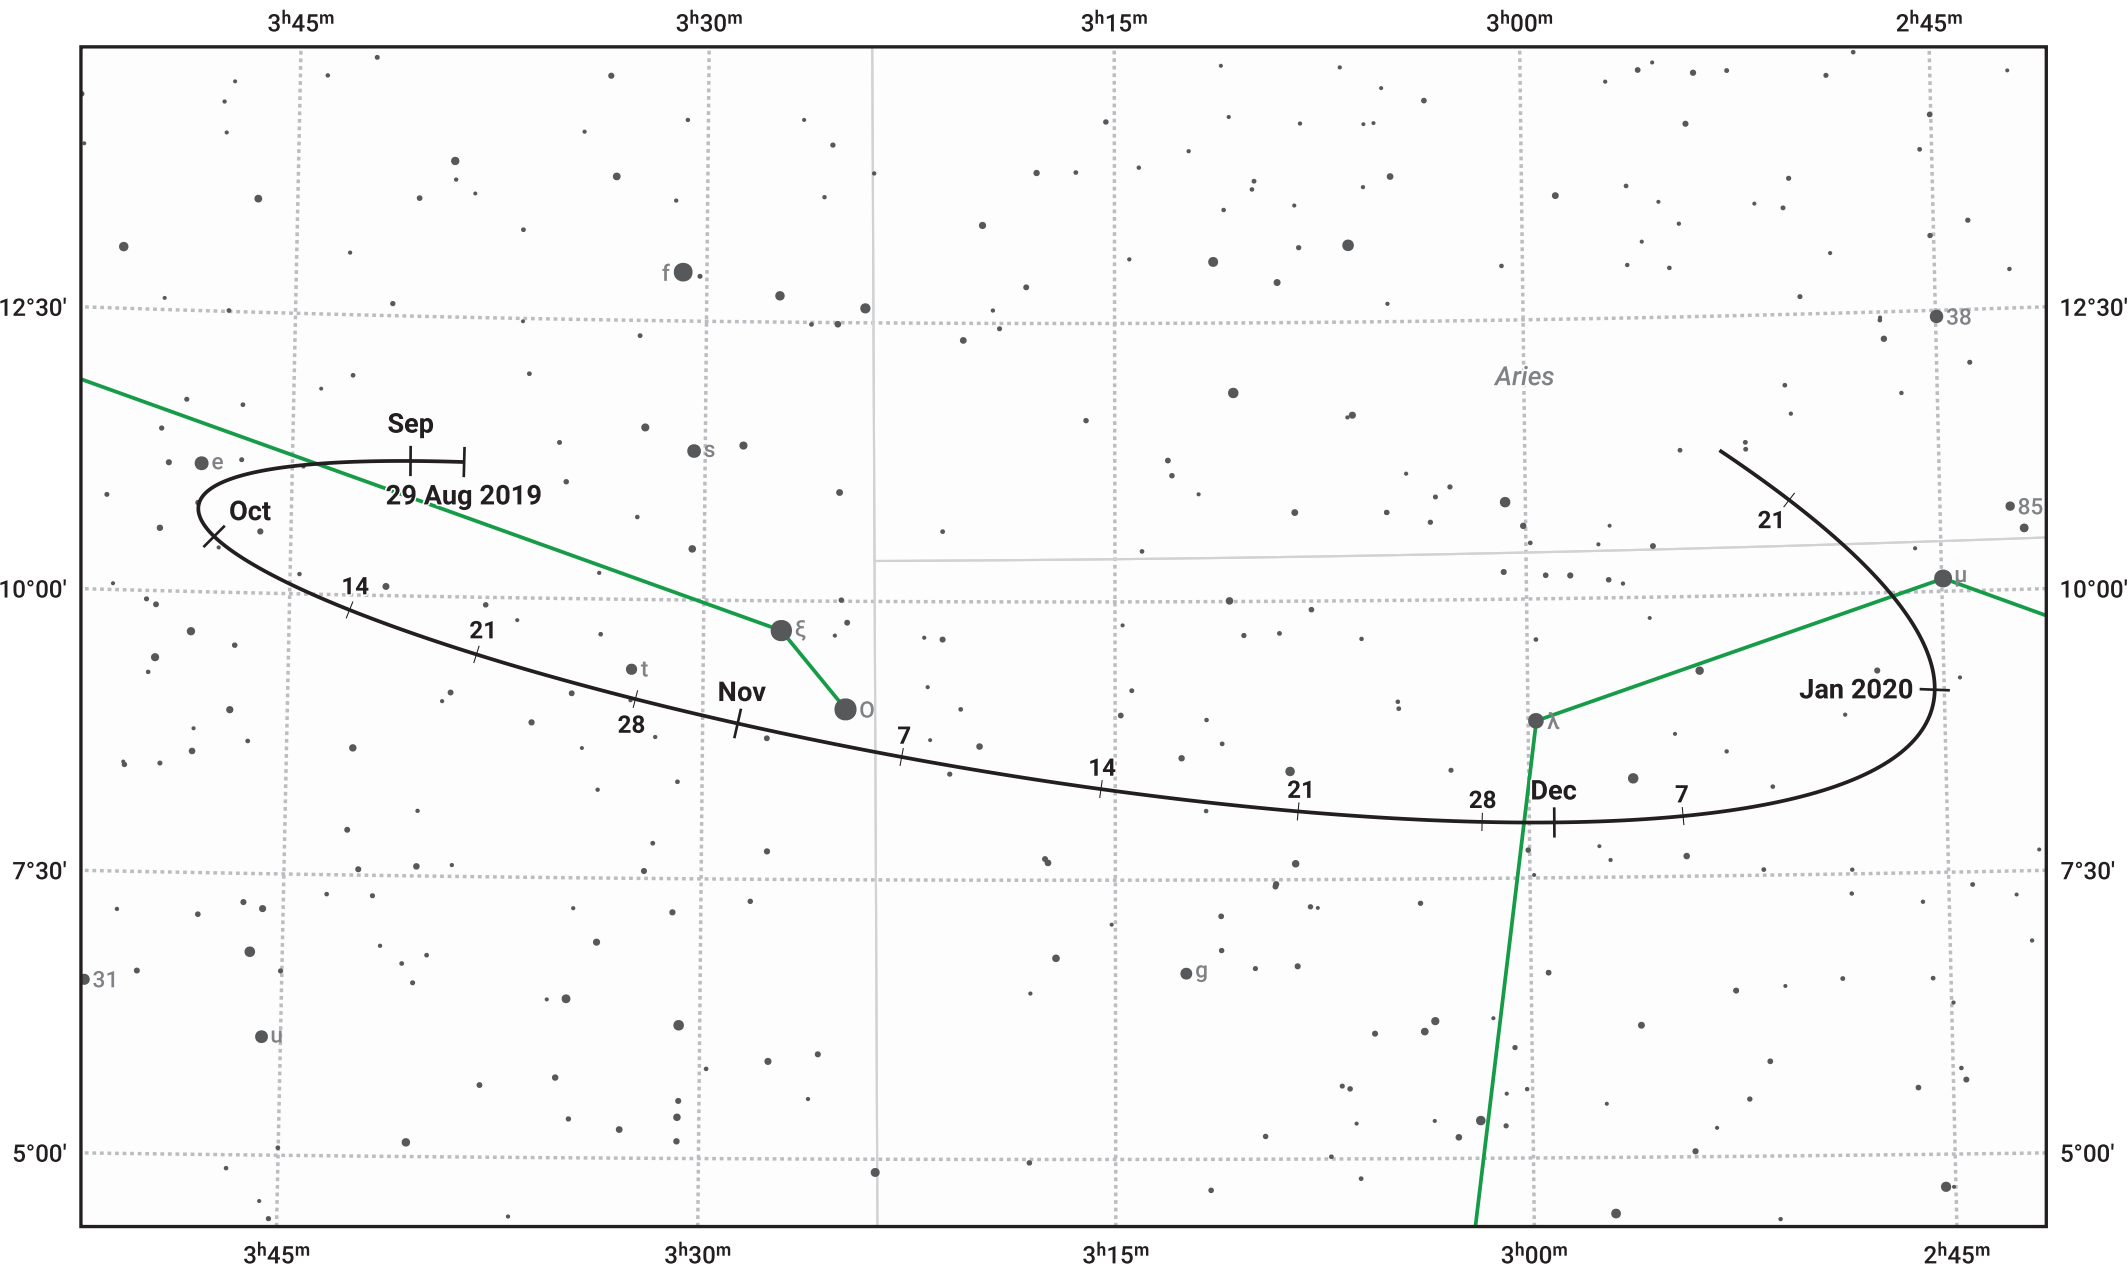

# The path of Asteroid 4 Vesta around opposition on 12 Nov 2019

© Dominic Ford 2011–2024. Date markers placed at midnight UTC. Downloaded from <https://in-the-sky.org>

Magnitude scale: ● 9.0 ● 8.0 ● 7.0 ● 6.0 ● 5.0 ● 4.0 ● 3.0

— Ecliptic Plane

● Galaxy ● Bright nebula ● Open cluster ● Globular cluster

Date	Mag	Phase
2019 Sep 1	7.9	96%
2019 Oct 1	7.4	98%
2019 Oct 22	6.9	99%
2019 Nov 1	6.7	100%
2019 Dec 1	6.9	99%
2020 Jan 1	7.6	97%
2020 Jan 18	8.0	96%