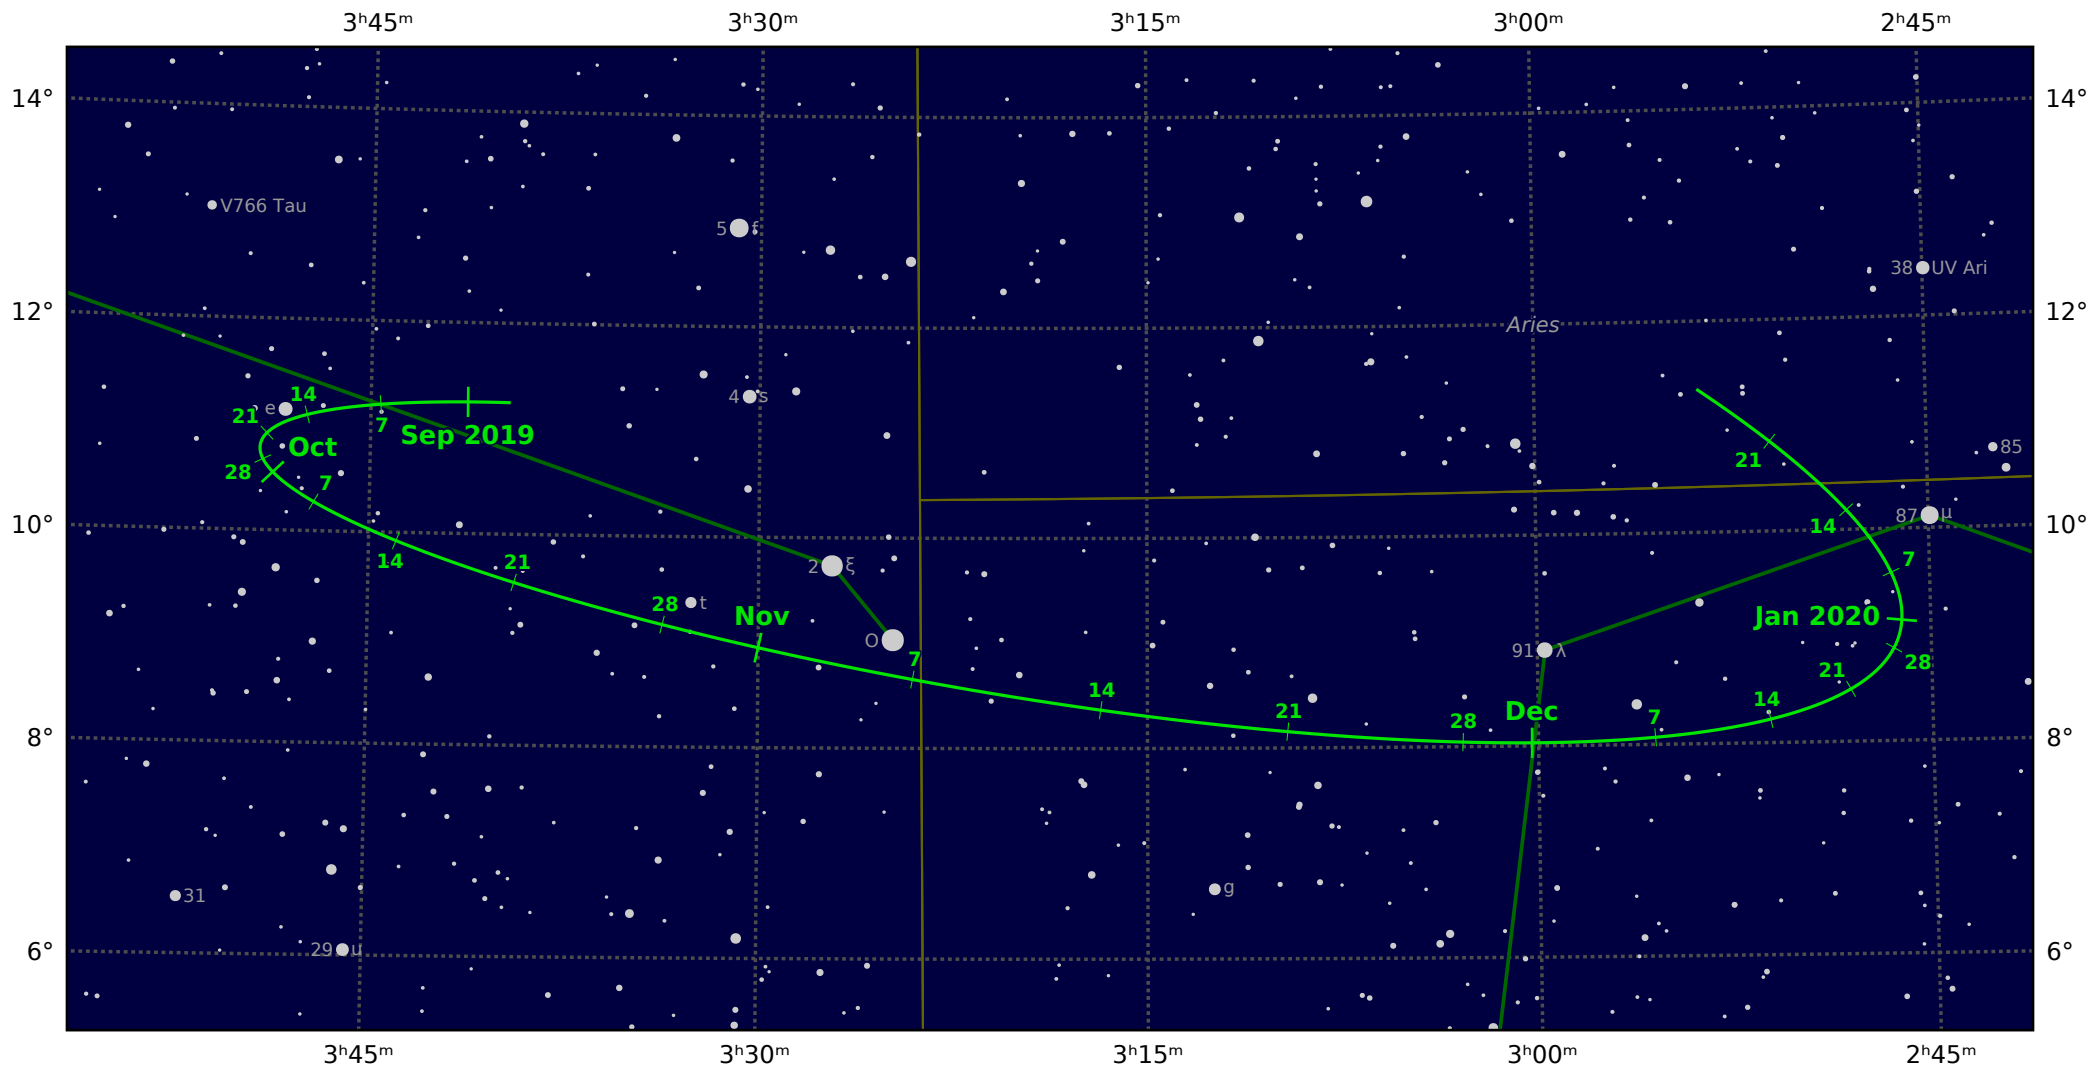

The path of Asteroid 4 Vesta around opposition on 12 Nov 2019

© Dominic Ford 2011-2021. Downloaded from <https://in-the-sky.org>

Magnitude scale: ● 9.5 ● 9.0 ● 8.5 ● 8.0 ● 7.5 ● 7.0 ● 6.5 ● 6.0 ● 5.5 ● 5.0 ● 4.5 ● 4.0 ● 3.5

— Ecliptic Plane