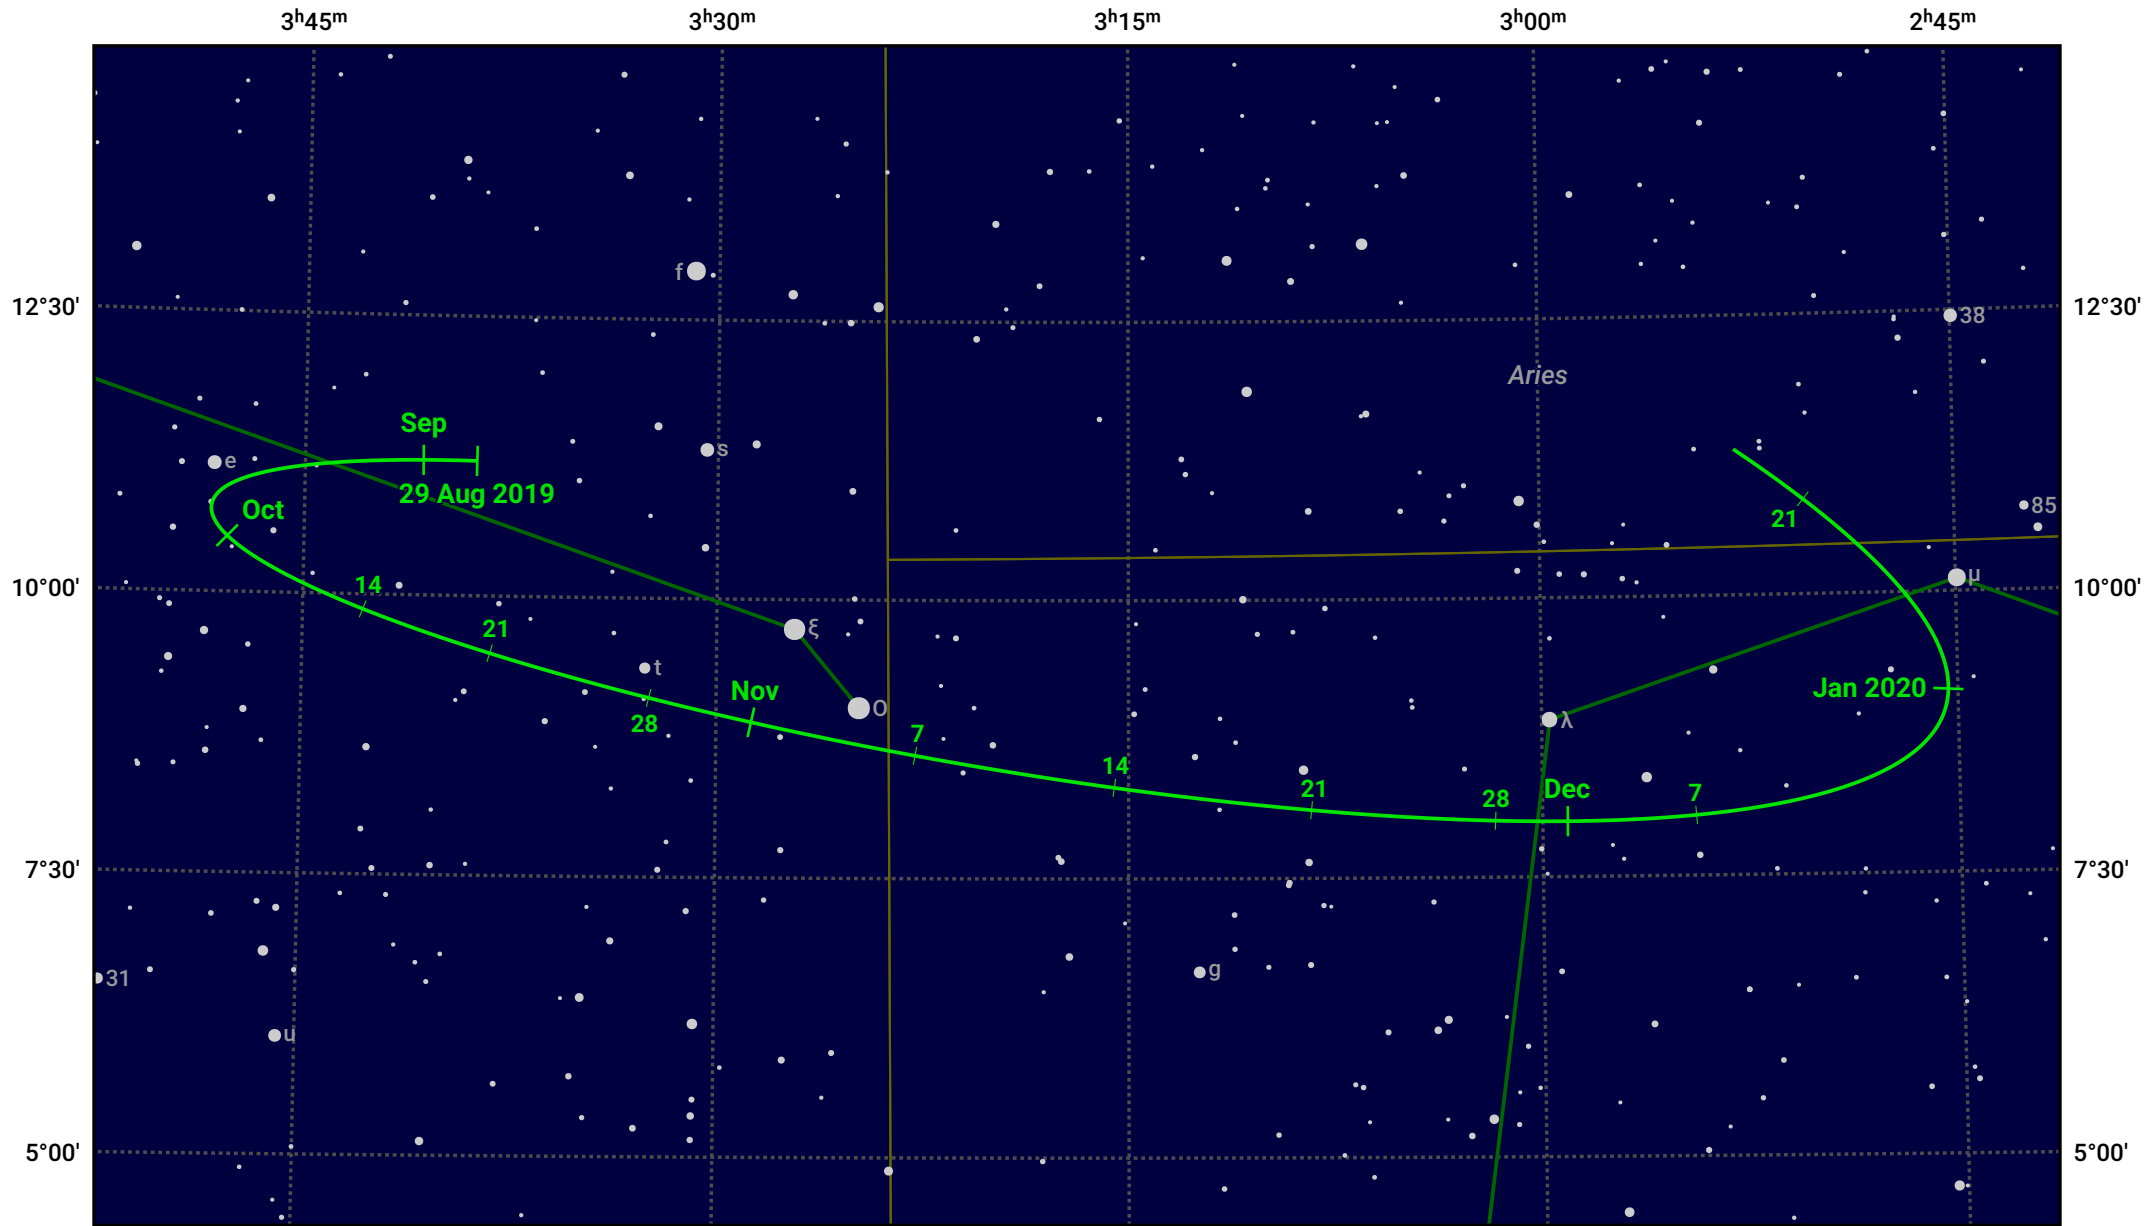

The path of Asteroid 4 Vesta around opposition on 12 Nov 2019

© Dominic Ford 2011–2024. Date markers placed at midnight UTC. Downloaded from <https://in-the-sky.org>

Magnitude scale: · 9.0 · 8.0 · 7.0 · 6.0 · 5.0 ● 4.0 ● 3.0

— Ecliptic Plane

Galaxy Bright nebula Open cluster Globular cluster

Date	Mag	Phase
2019 Sep 1	7.9	96%
2019 Oct 1	7.4	98%
2019 Oct 22	6.9	99%
2019 Nov 1	6.7	100%
2019 Dec 1	6.9	99%
2020 Jan 1	7.6	97%
2020 Jan 18	8.0	96%