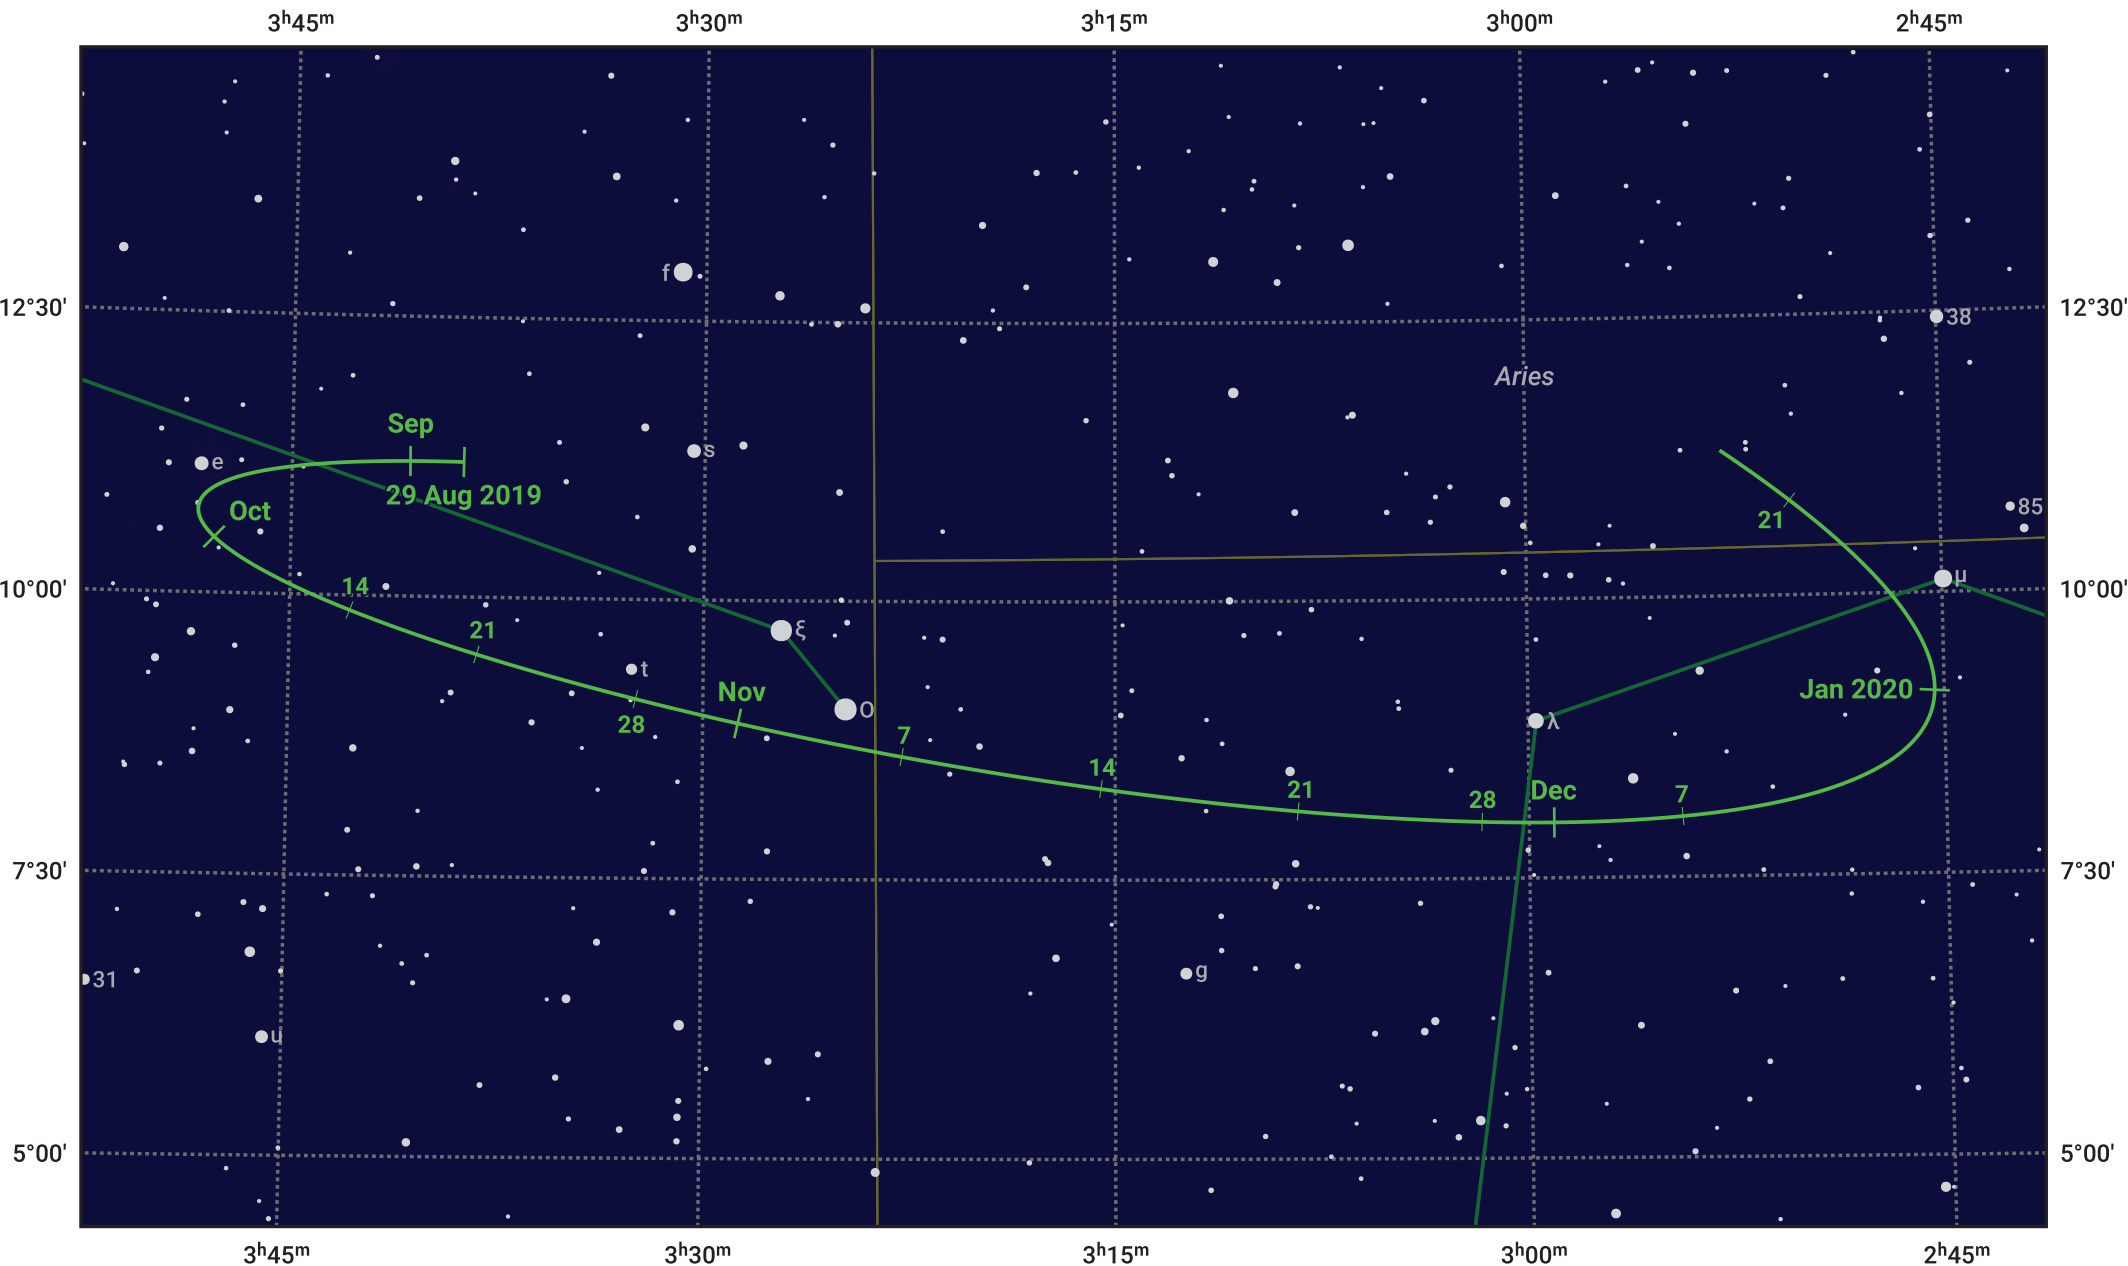

The path of Asteroid 4 Vesta around opposition on 12 Nov 2019

© Dominic Ford 2011–2024. Date markers placed at midnight UTC. Downloaded from <https://in-the-sky.org>

Magnitude scale: ● 9.0 ● 8.0 ● 7.0 ● 6.0 ● 5.0 ● 4.0 ● 3.0

— Ecliptic Plane

- Galaxy
- Bright nebula
- Open cluster
- Globular cluster

Date	Mag	Phase
2019 Sep 1	7.9	96%
2019 Oct 1	7.4	98%
2019 Oct 22	6.9	99%
2019 Nov 1	6.7	100%
2019 Dec 1	6.9	99%
2020 Jan 1	7.6	97%
2020 Jan 18	8.0	96%