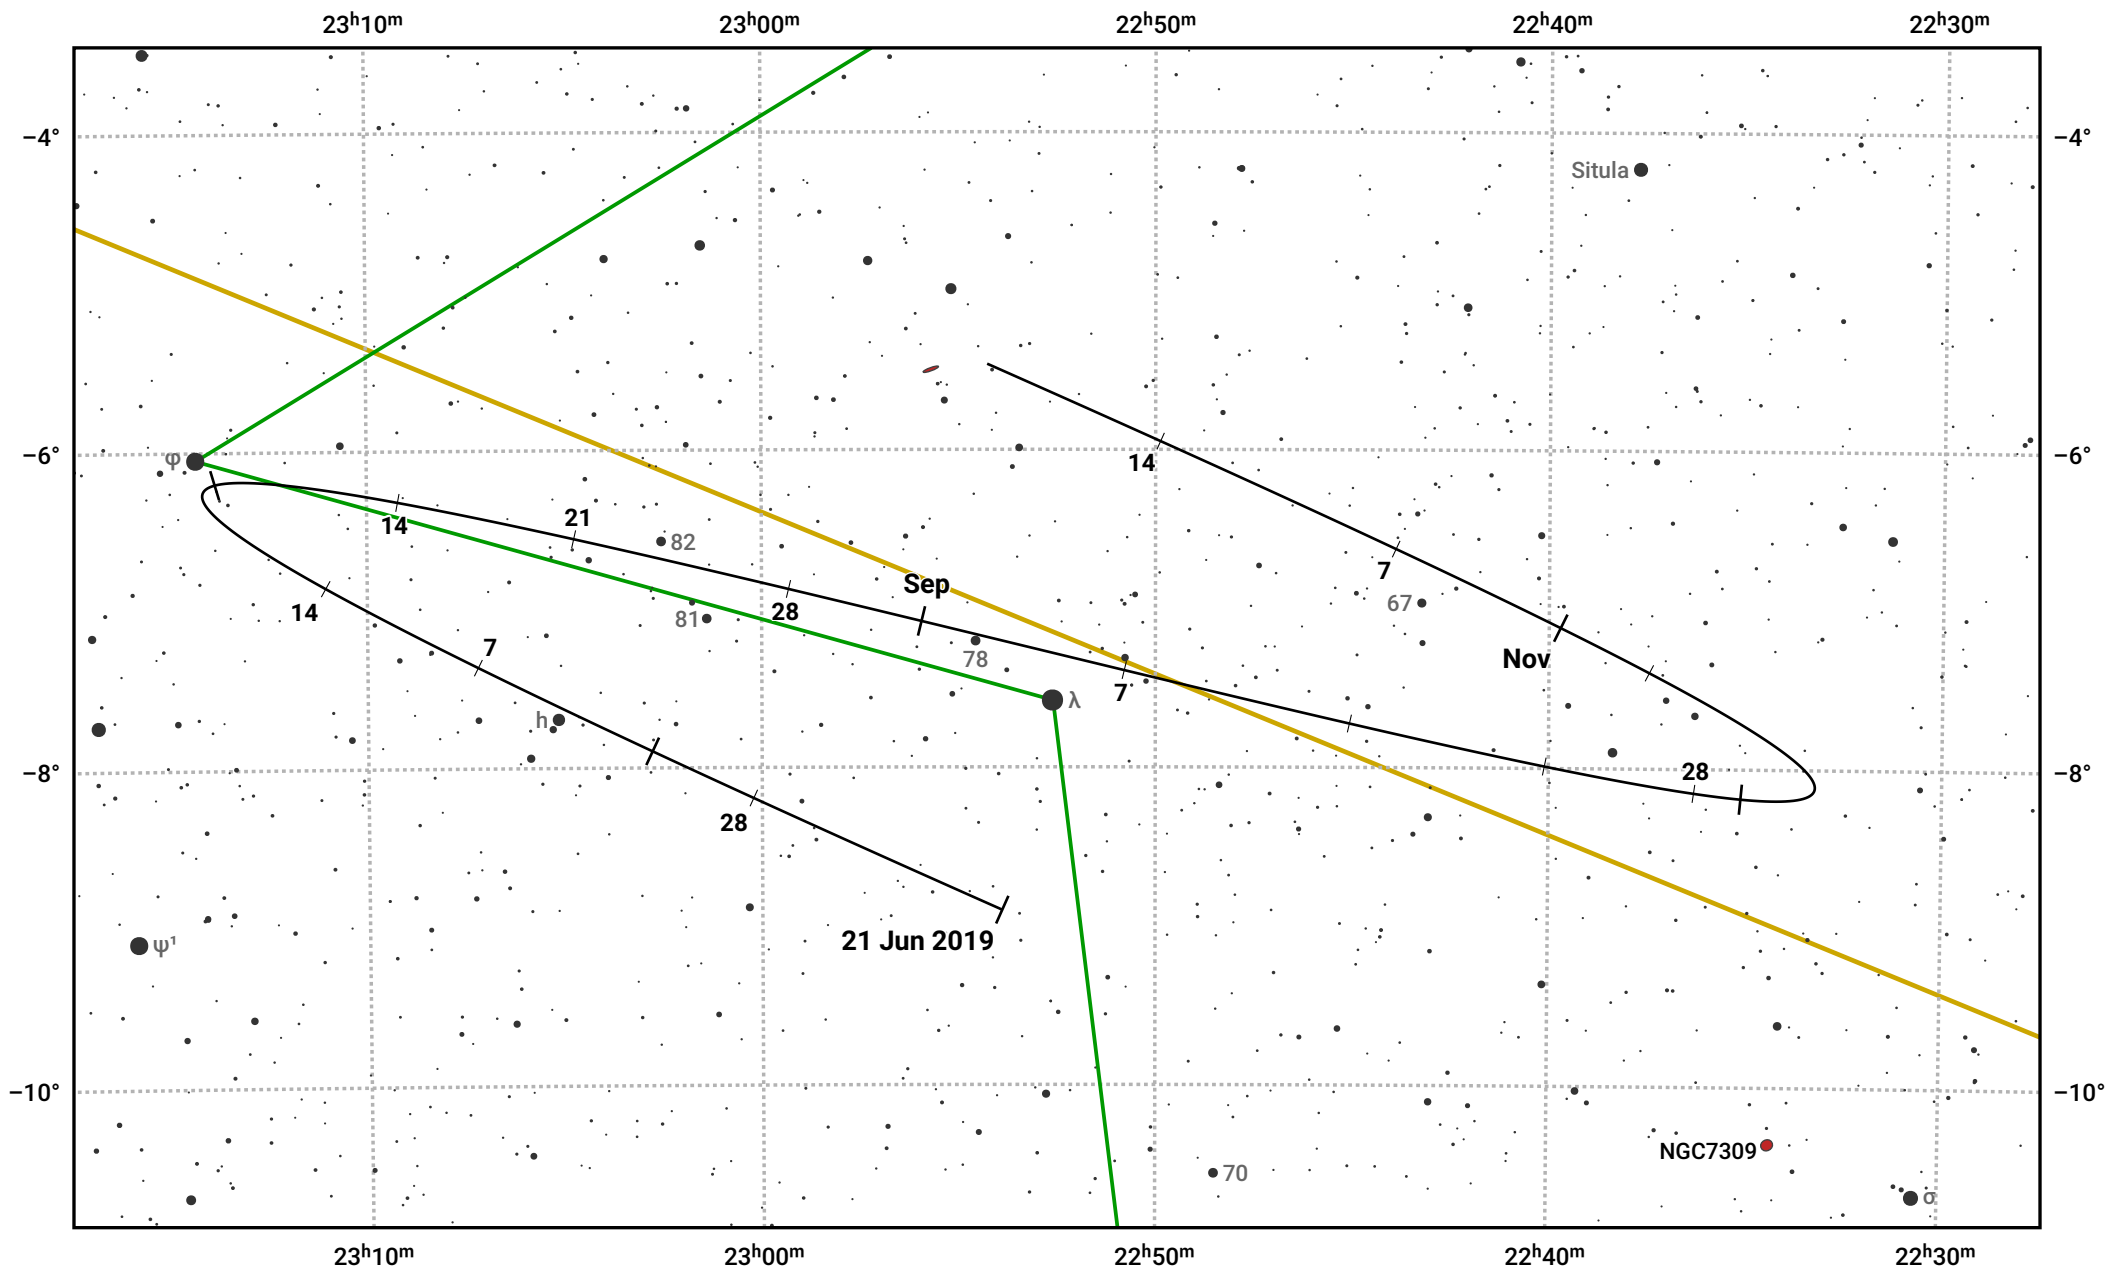

# The path of Asteroid 135 Hertha around opposition on 4 Sep 2019

© Dominic Ford 2011–2024. Date markers placed at midnight UTC. Downloaded from <https://in-the-sky.org>

Magnitude scale: 11.0 10.0 9.0 8.0 7.0 6.0 5.0 4.0 3.0

— Ecliptic Plane

Galaxy    Bright nebula    Open cluster    Globular cluster

Date	Mag	Phase
2019 Jul 1	11.6	94%
2019 Aug 1	10.8	97%
2019 Aug 4	10.7	98%
2019 Sep 1	9.9	100%
2019 Sep 4	9.7	100%
2019 Oct 1	10.7	98%
2019 Nov 1	11.6	95%
2019 Nov 6	11.8	95%