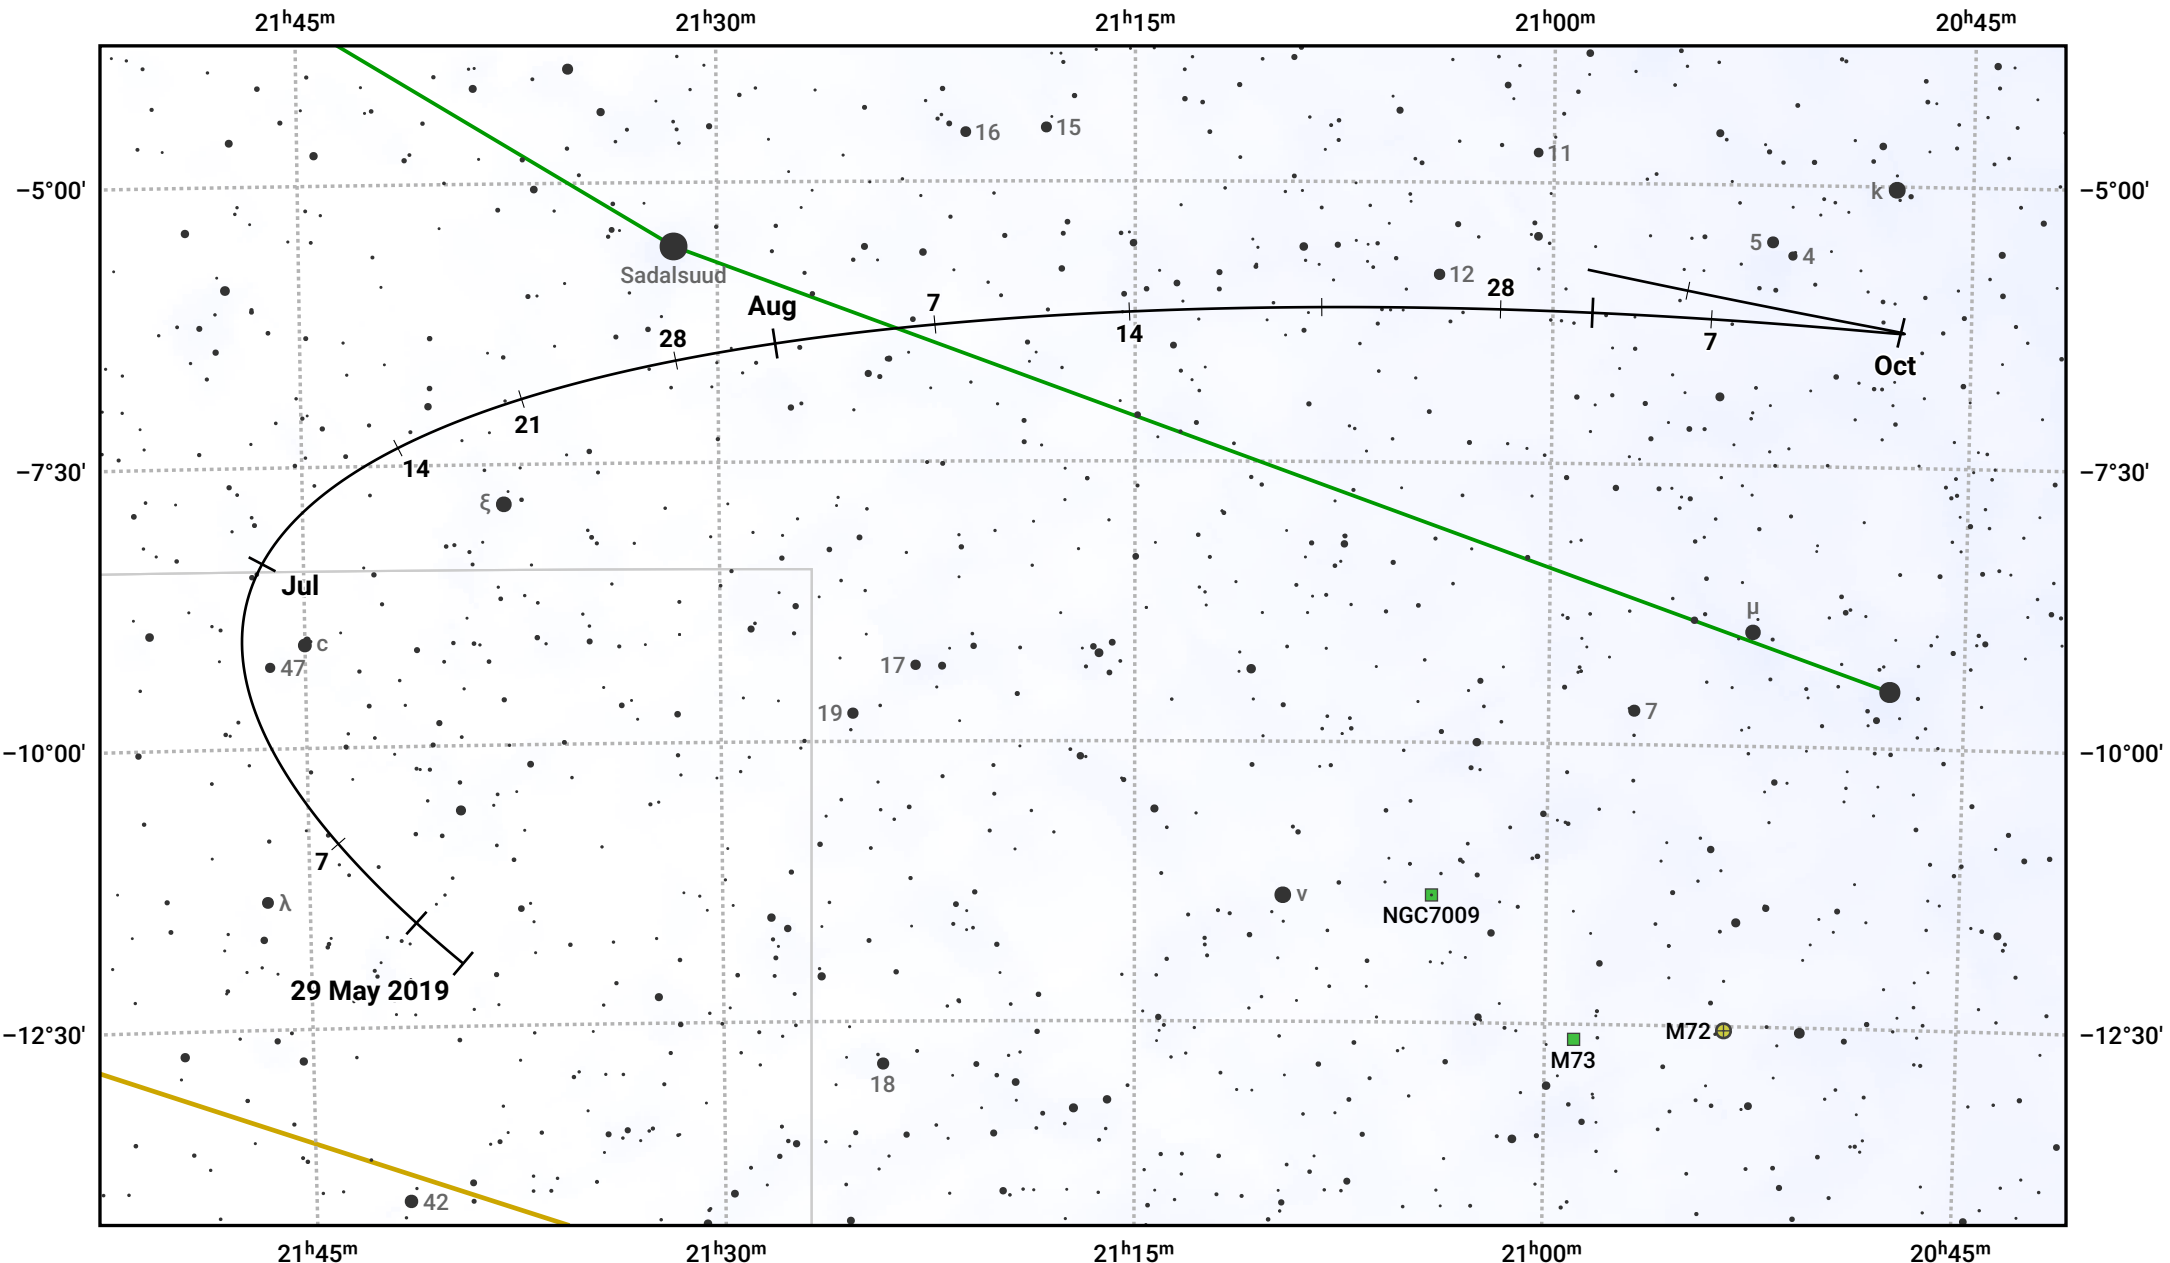

The path of Asteroid 15 Eunomia around opposition on 12 Aug 2019

© Dominic Ford 2011–2024. Date markers placed at midnight UTC. Downloaded from <https://in-the-sky.org>

Magnitude scale: 10.0 9.0 8.0 7.0 6.0 5.0 4.0 3.0 2.0

— Ecliptic Plane

Galaxy Bright nebula Open cluster Globular cluster

Date	Mag	Phase
2019 Jun 1	10.1	96%
2019 Jul 1	9.5	98%
2019 Jul 13	9.2	99%
2019 Aug 1	8.6	100%
2019 Sep 1	8.7	99%
2019 Oct 1	9.3	97%