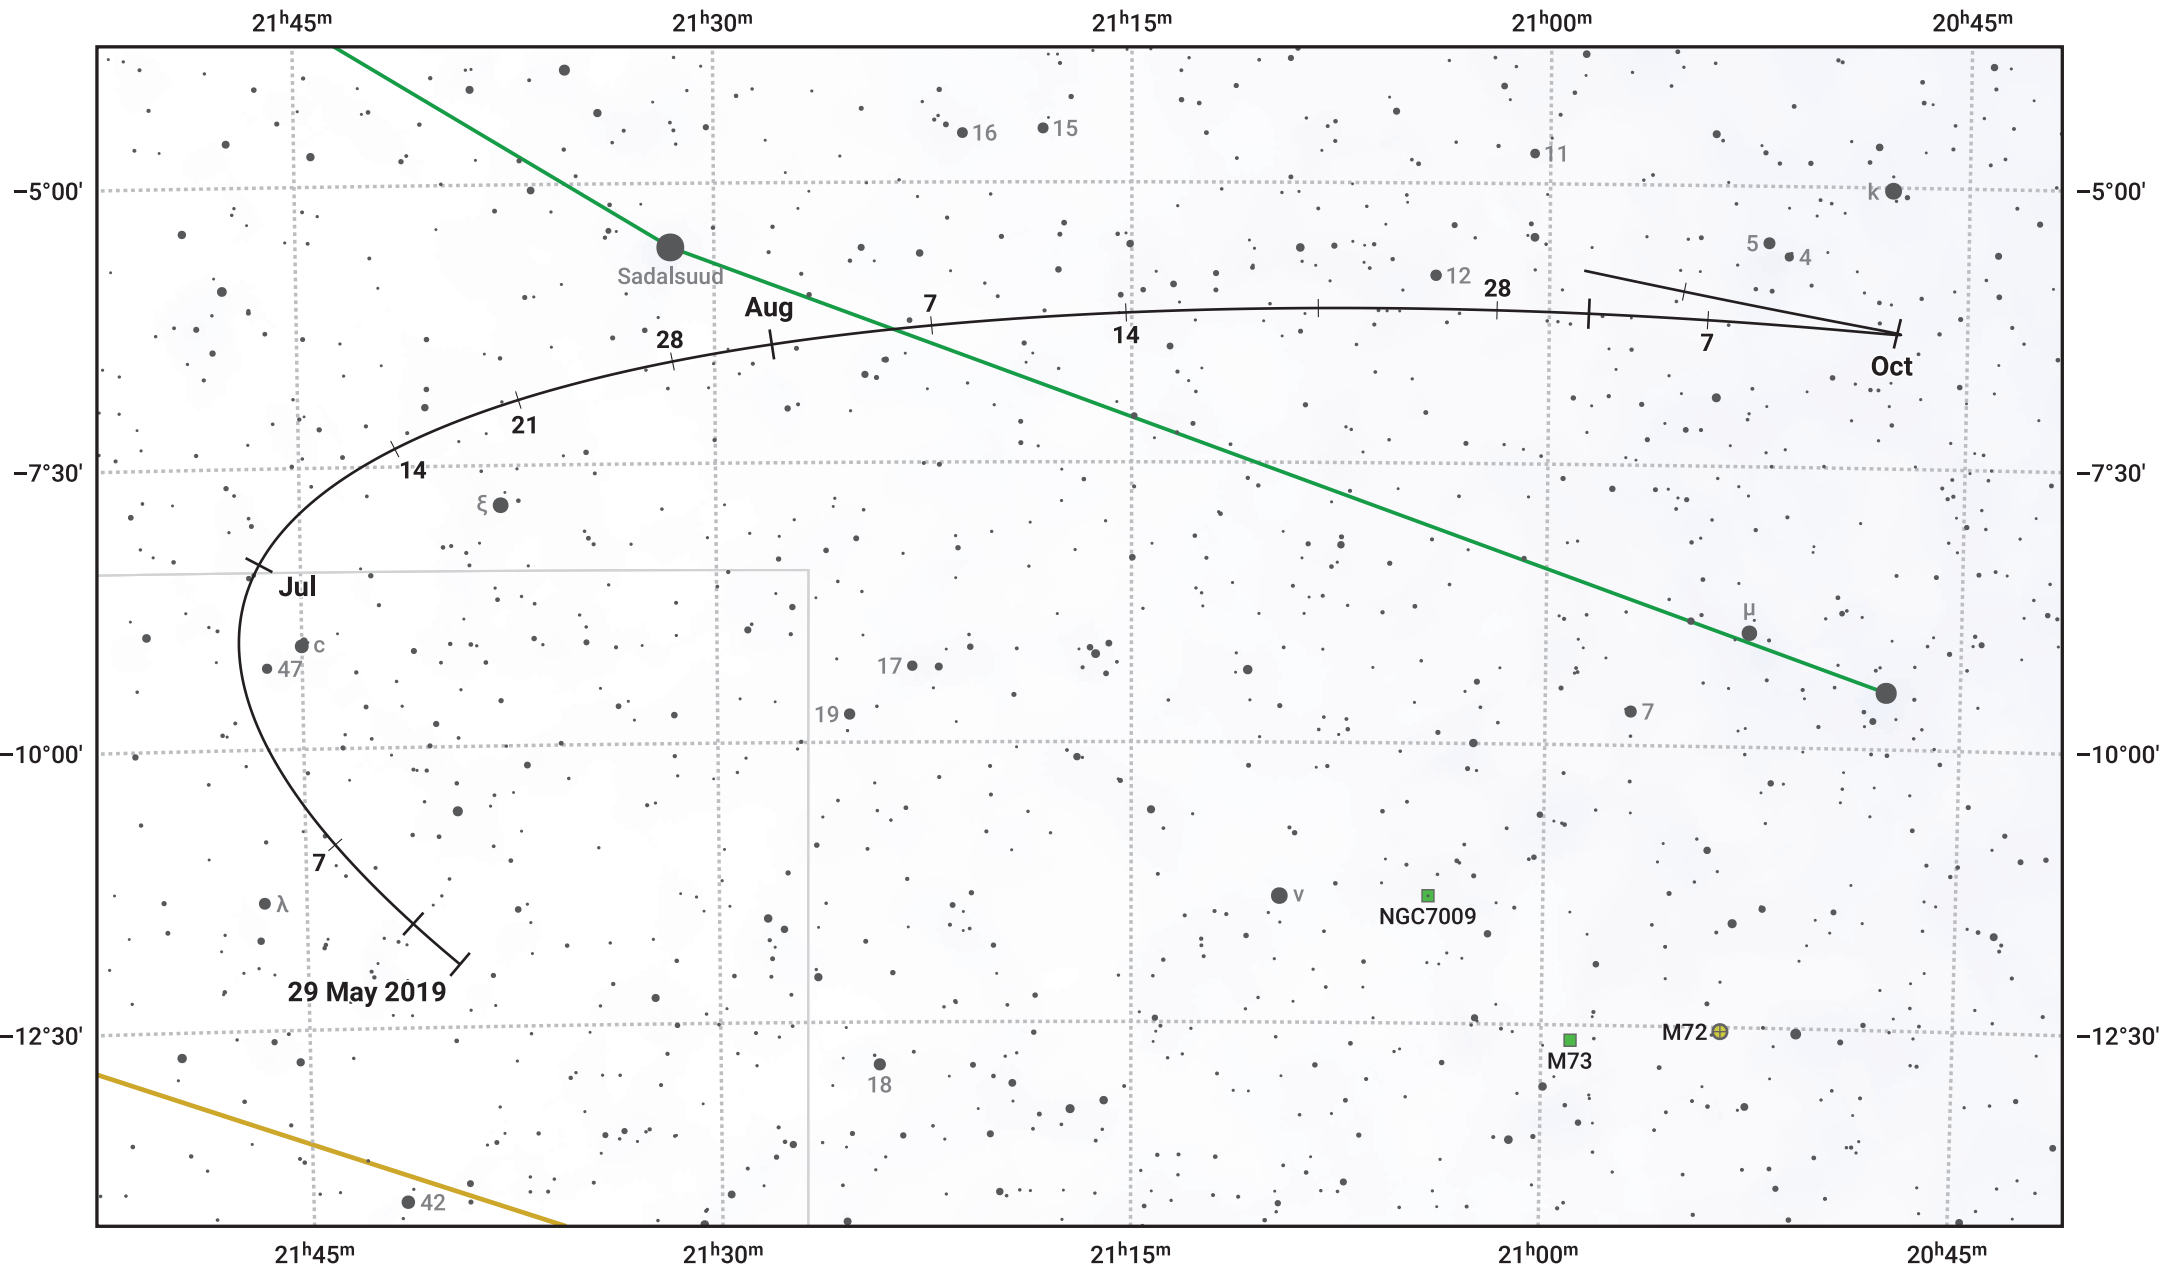

# The path of Asteroid 15 Eunomia around opposition on 12 Aug 2019

© Dominic Ford 2011–2024. Date markers placed at midnight UTC. Downloaded from <https://in-the-sky.org>

Magnitude scale: 10.0 9.0 8.0 7.0 6.0 5.0 4.0 3.0 2.0

— Ecliptic Plane

Galaxy Bright nebula Open cluster Globular cluster

Date	Mag	Phase
2019 Jun 1	10.1	96%
2019 Jul 1	9.5	98%
2019 Jul 13	9.2	99%
2019 Aug 1	8.6	100%
2019 Sep 1	8.7	99%
2019 Oct 1	9.3	97%