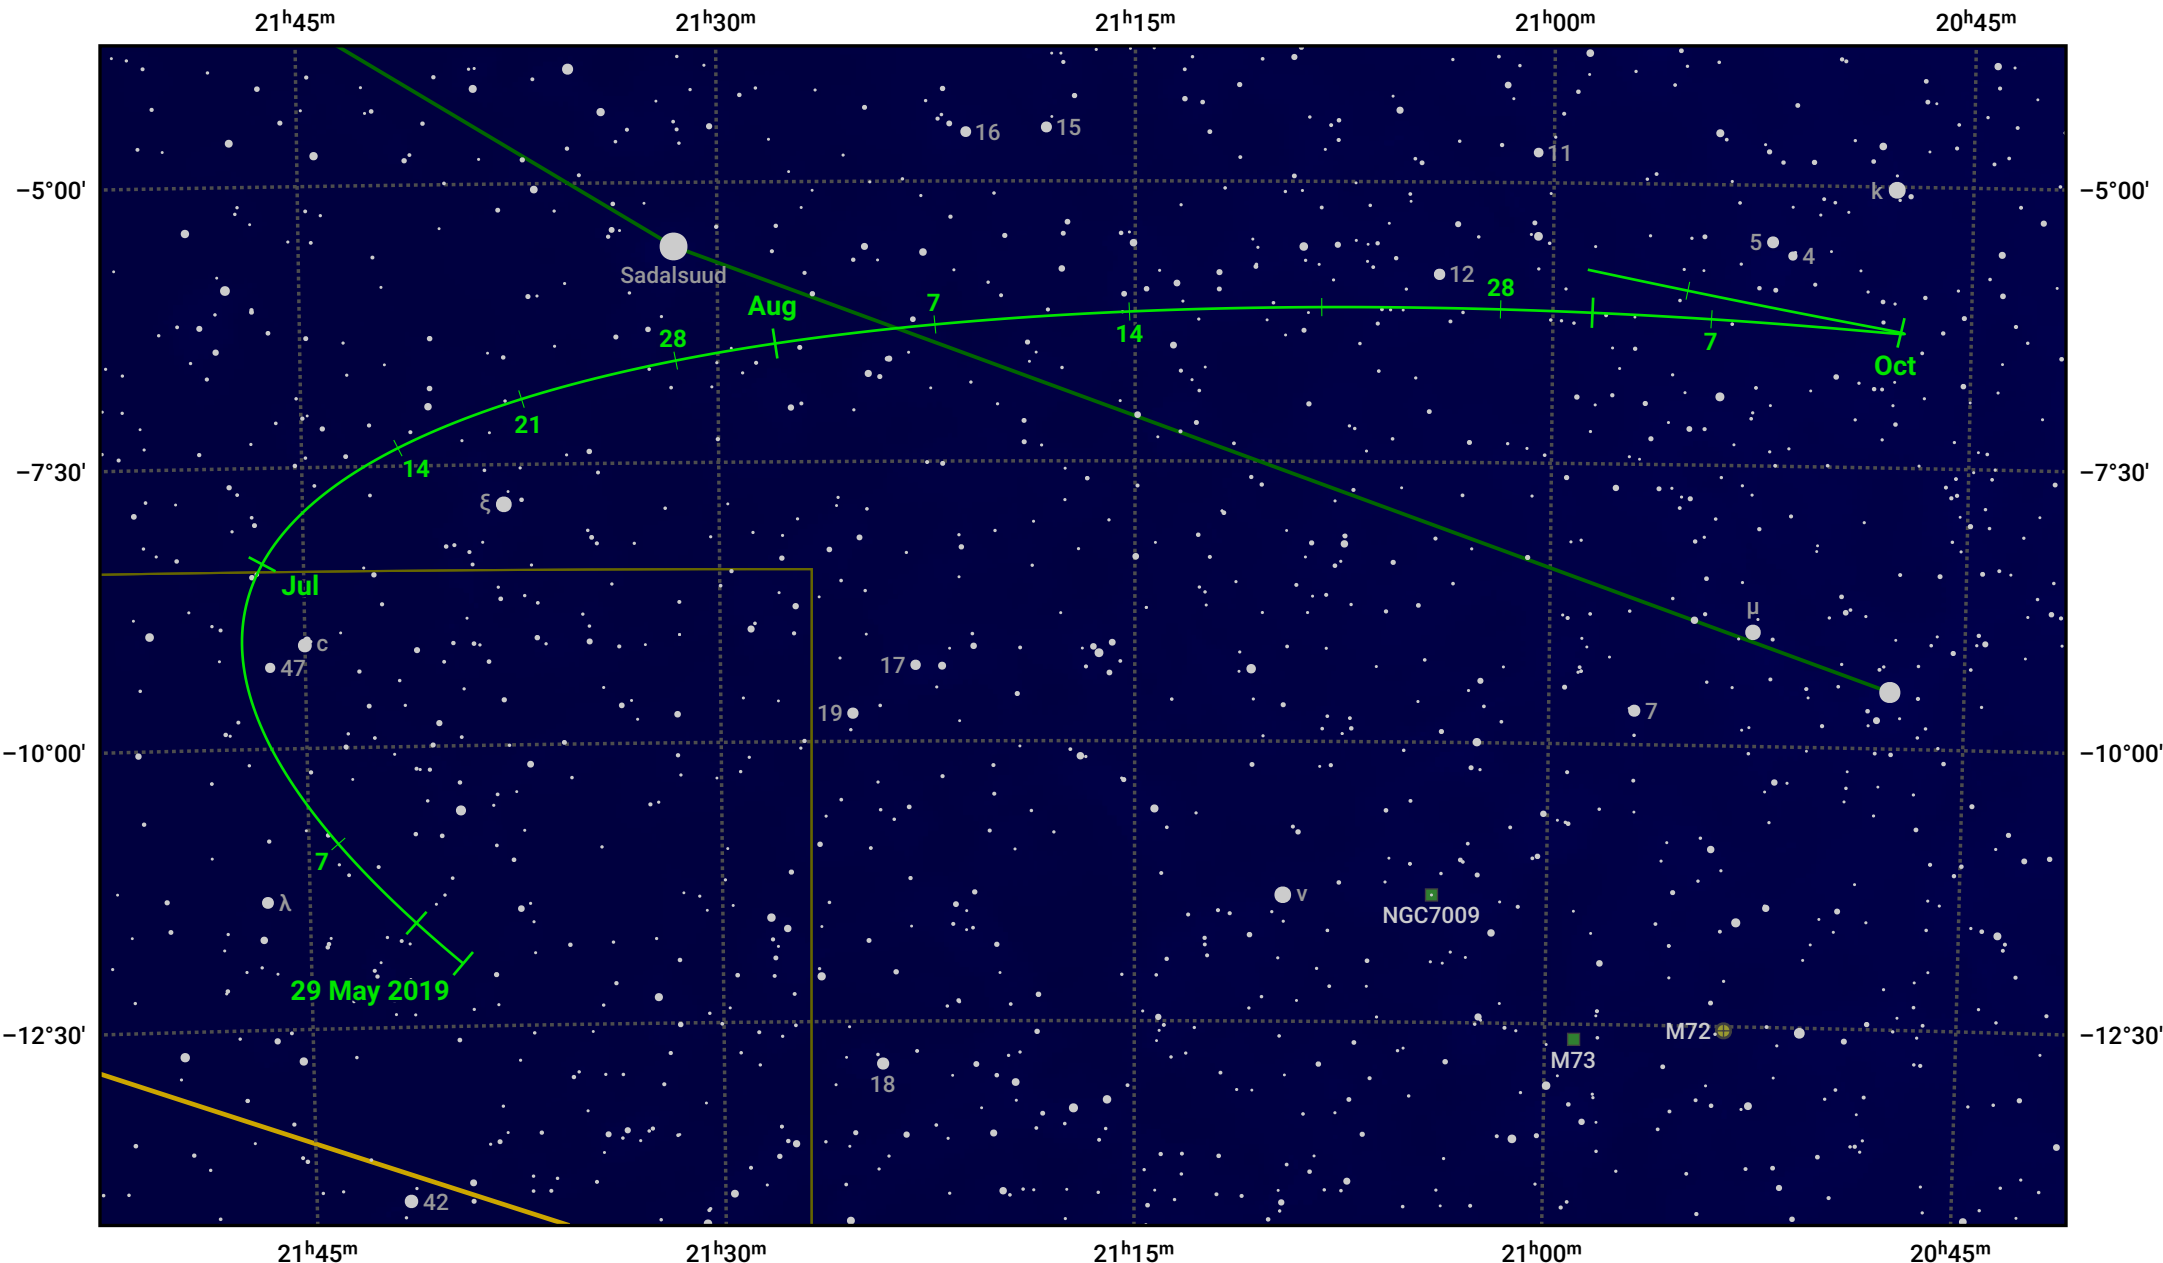

# The path of Asteroid 15 Eunomia around opposition on 12 Aug 2019

© Dominic Ford 2011–2024. Date markers placed at midnight UTC. Downloaded from <https://in-the-sky.org>

Magnitude scale: 10.0 9.0 8.0 7.0 6.0 5.0 4.0 3.0 2.0

— Ecliptic Plane

Galaxy Bright nebula Open cluster Globular cluster

Date	Mag	Phase
2019 Jun 1	10.1	96%
2019 Jul 1	9.5	98%
2019 Jul 13	9.2	99%
2019 Aug 1	8.6	100%
2019 Sep 1	8.7	99%
2019 Oct 1	9.3	97%