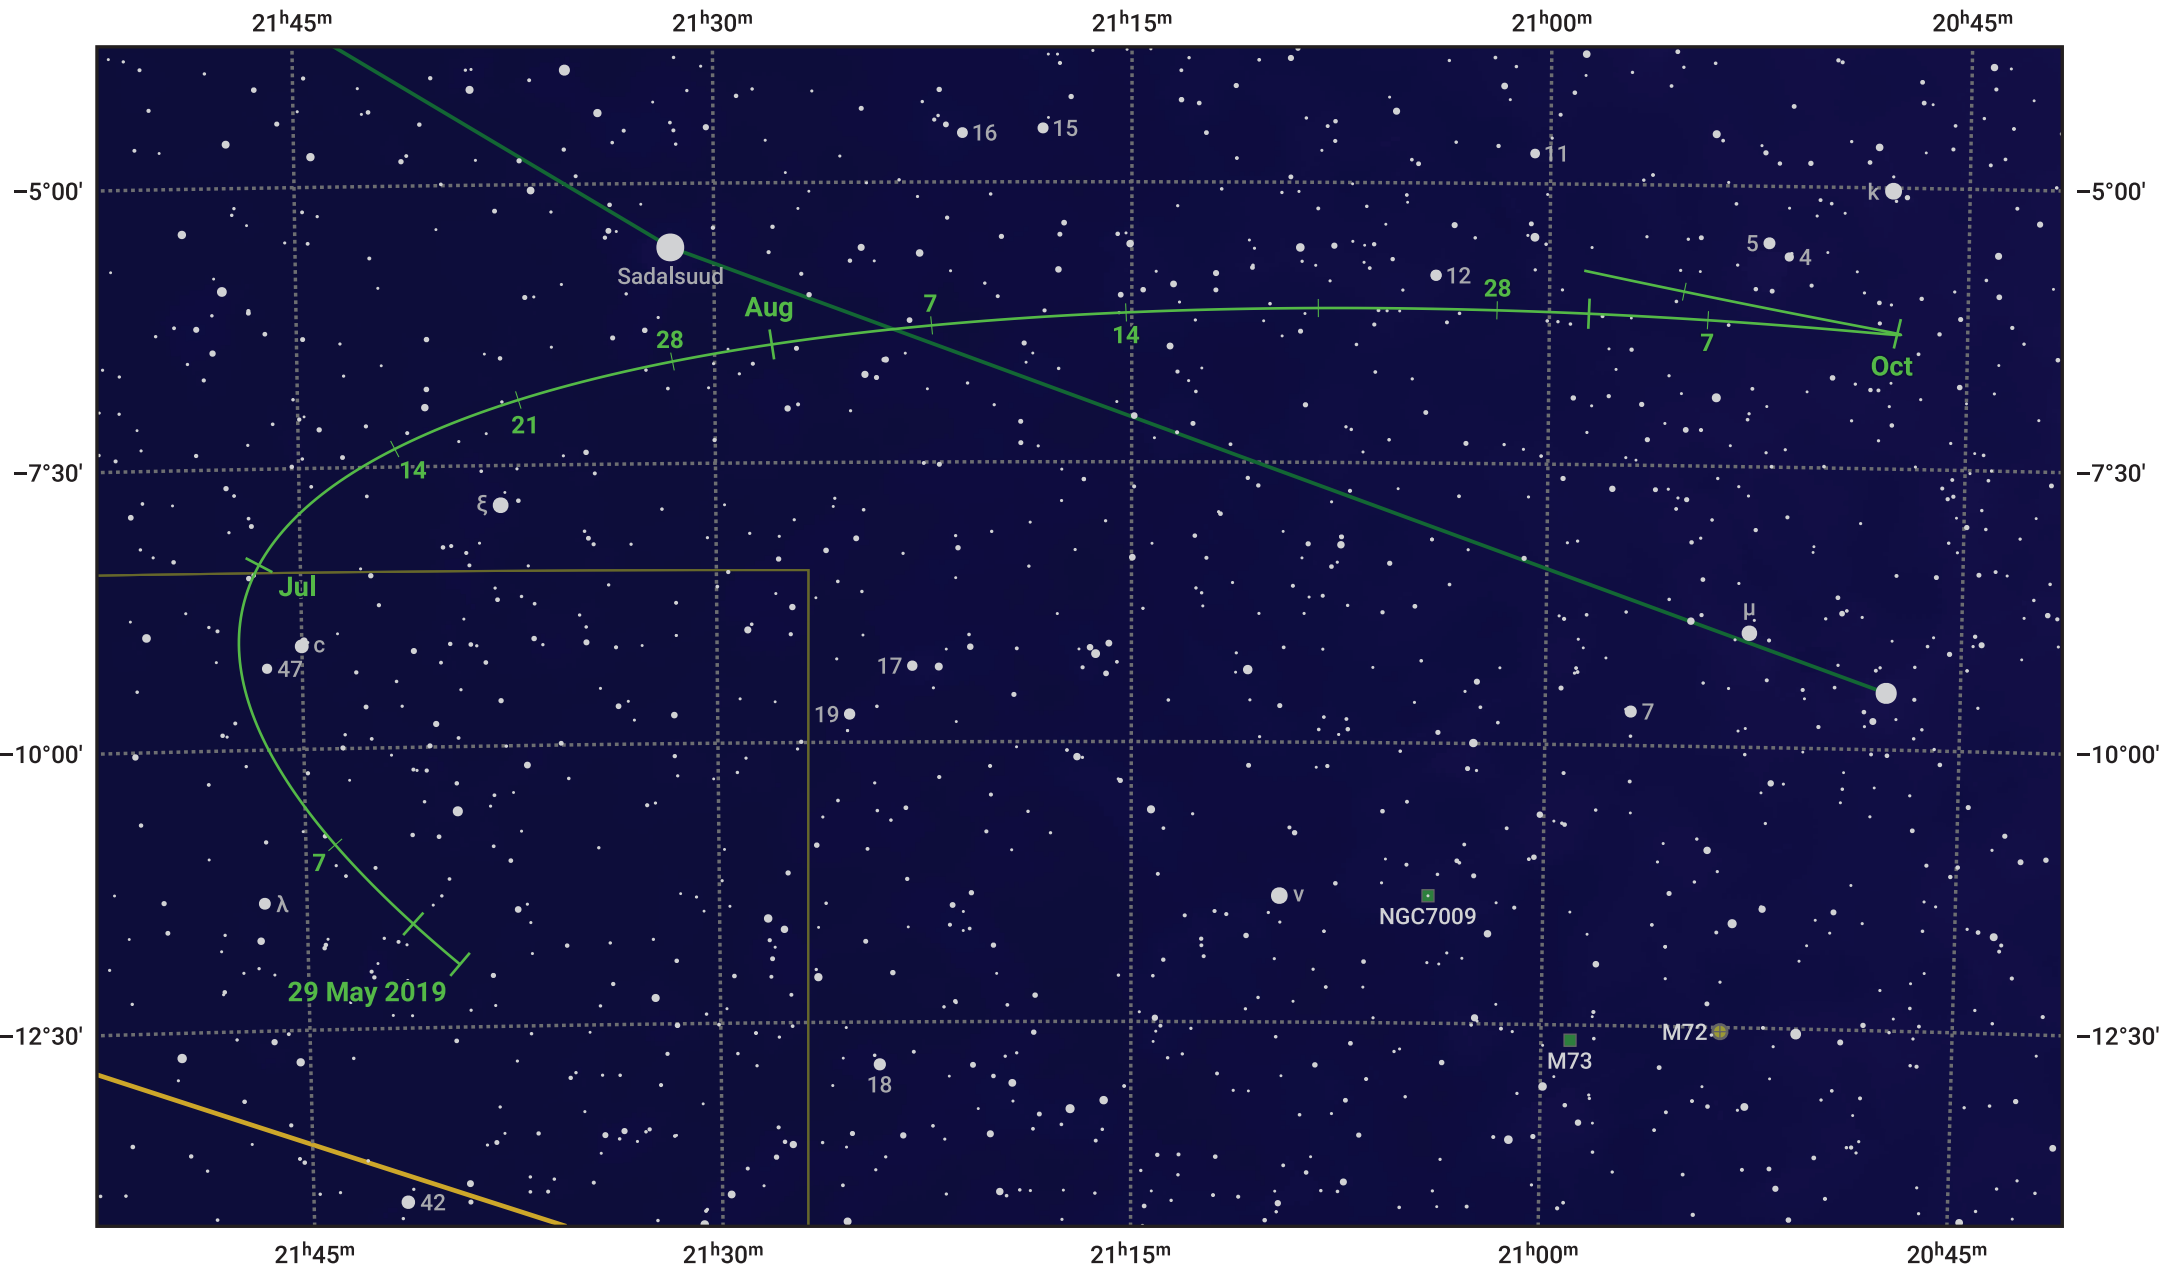

The path of Asteroid 15 Eunomia around opposition on 12 Aug 2019

© Dominic Ford 2011–2024. Date markers placed at midnight UTC. Downloaded from <https://in-the-sky.org>

Magnitude scale: 10.0 9.0 8.0 7.0 6.0 5.0 4.0 3.0 2.0

Ecliptic Plane

Galaxy Bright nebula Open cluster Globular cluster

Date	Mag	Phase
2019 Jun 1	10.1	96%
2019 Jul 1	9.5	98%
2019 Jul 13	9.2	99%
2019 Aug 1	8.6	100%
2019 Sep 1	8.7	99%
2019 Oct 1	9.3	97%