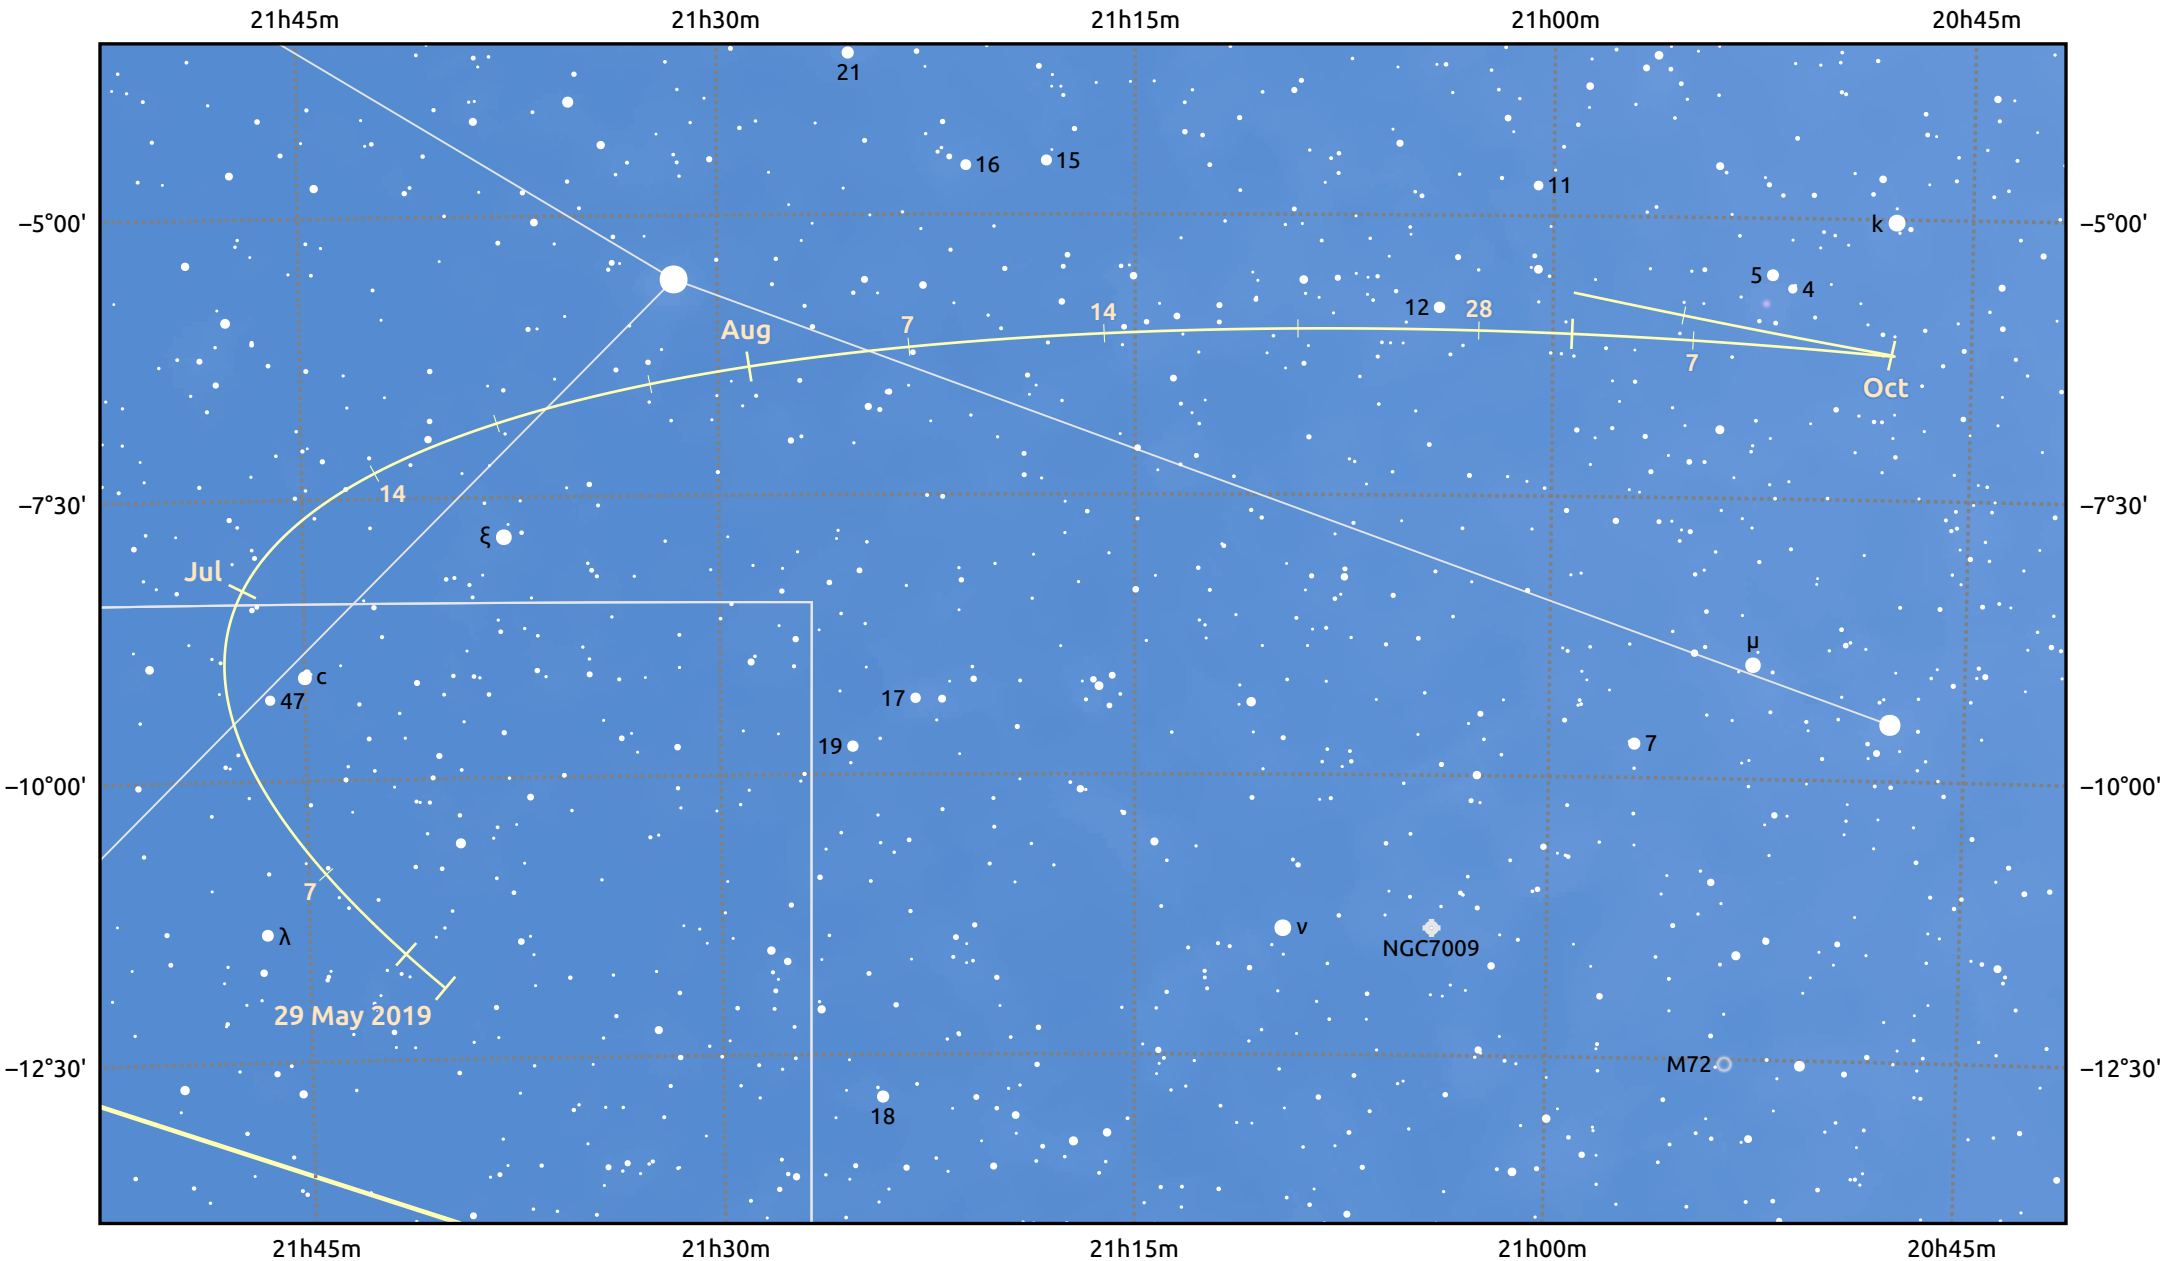

# The path of Asteroid 15 Eunomia around opposition on 12 Aug 2019

© Dominic Ford 2011–2025. Date markers placed at midnight UTC. Downloaded from <https://in-the-sky.org>

Magnitude scale: 10.0 9.0 8.0 7.0 6.0 5.0 4.0 3.0 2.0

Ecliptic Plane

Galaxy Bright nebula Open cluster Globular cluster Planetary nebula

Date	Mag	Phase
2019 Jun 1	10.1	96%
2019 Jul 1	9.5	98%
2019 Jul 13	9.2	99%
2019 Aug 1	8.6	100%
2019 Sep 1	8.7	99%
2019 Oct 1	9.3	97%