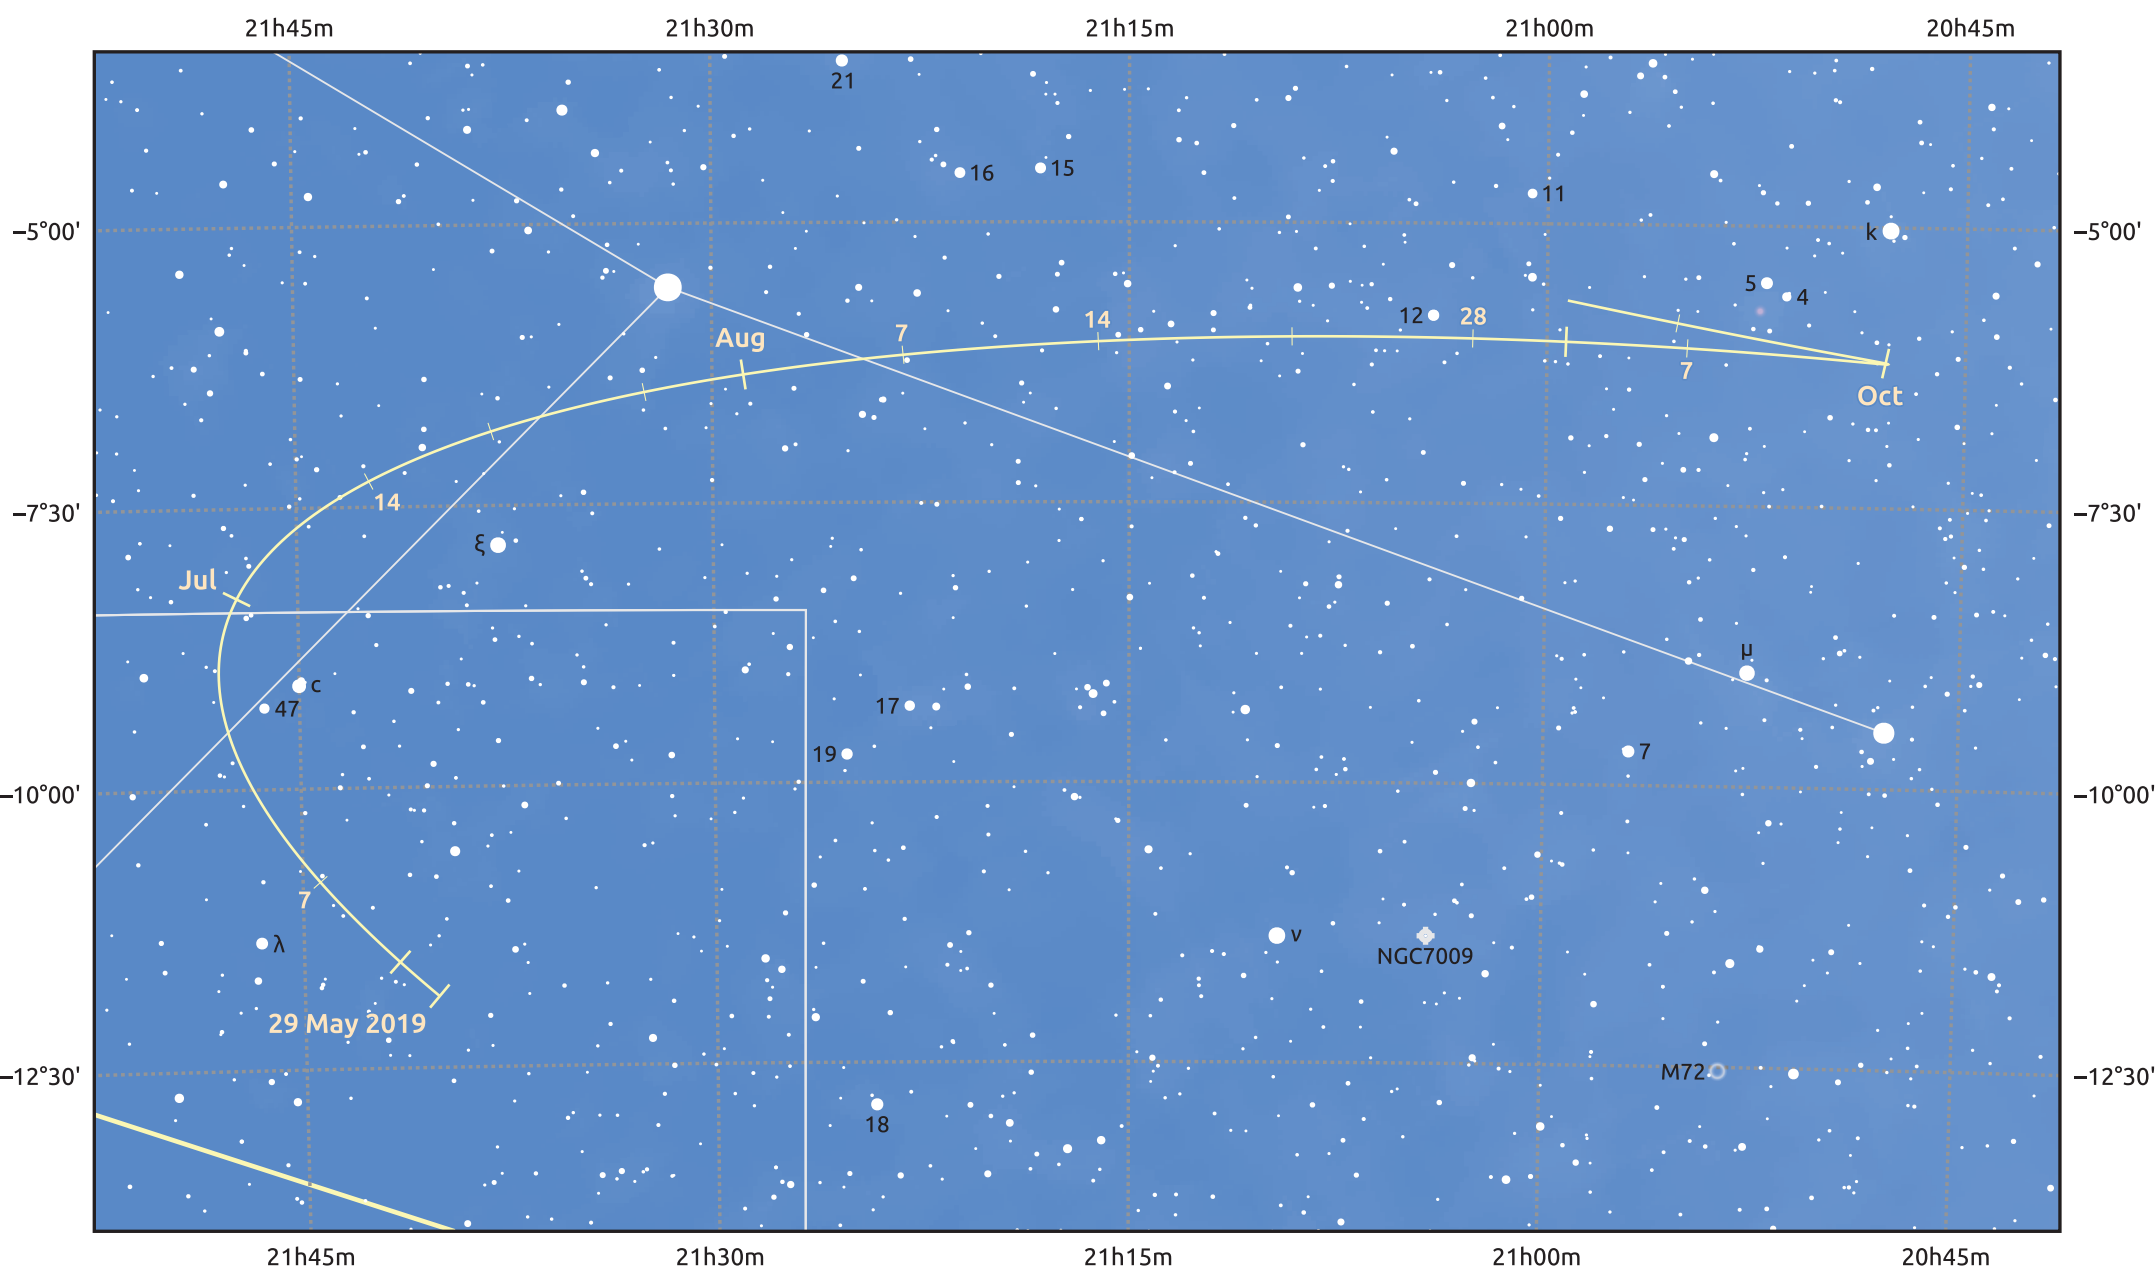

The path of Asteroid 15 Eunomia around opposition on 12 Aug 2019

© Dominic Ford 2011–2025. Date markers placed at midnight UTC. Downloaded from <https://in-the-sky.org>

Magnitude scale: 10.0 9.0 8.0 7.0 6.0 5.0 4.0 3.0 2.0

Ecliptic Plane

Galaxy Bright nebula Open cluster Globular cluster Planetary nebula

Date	Mag	Phase
2019 Jun 1	10.1	96%
2019 Jul 1	9.5	98%
2019 Jul 13	9.2	99%
2019 Aug 1	8.6	100%
2019 Sep 1	8.7	99%
2019 Oct 1	9.3	97%