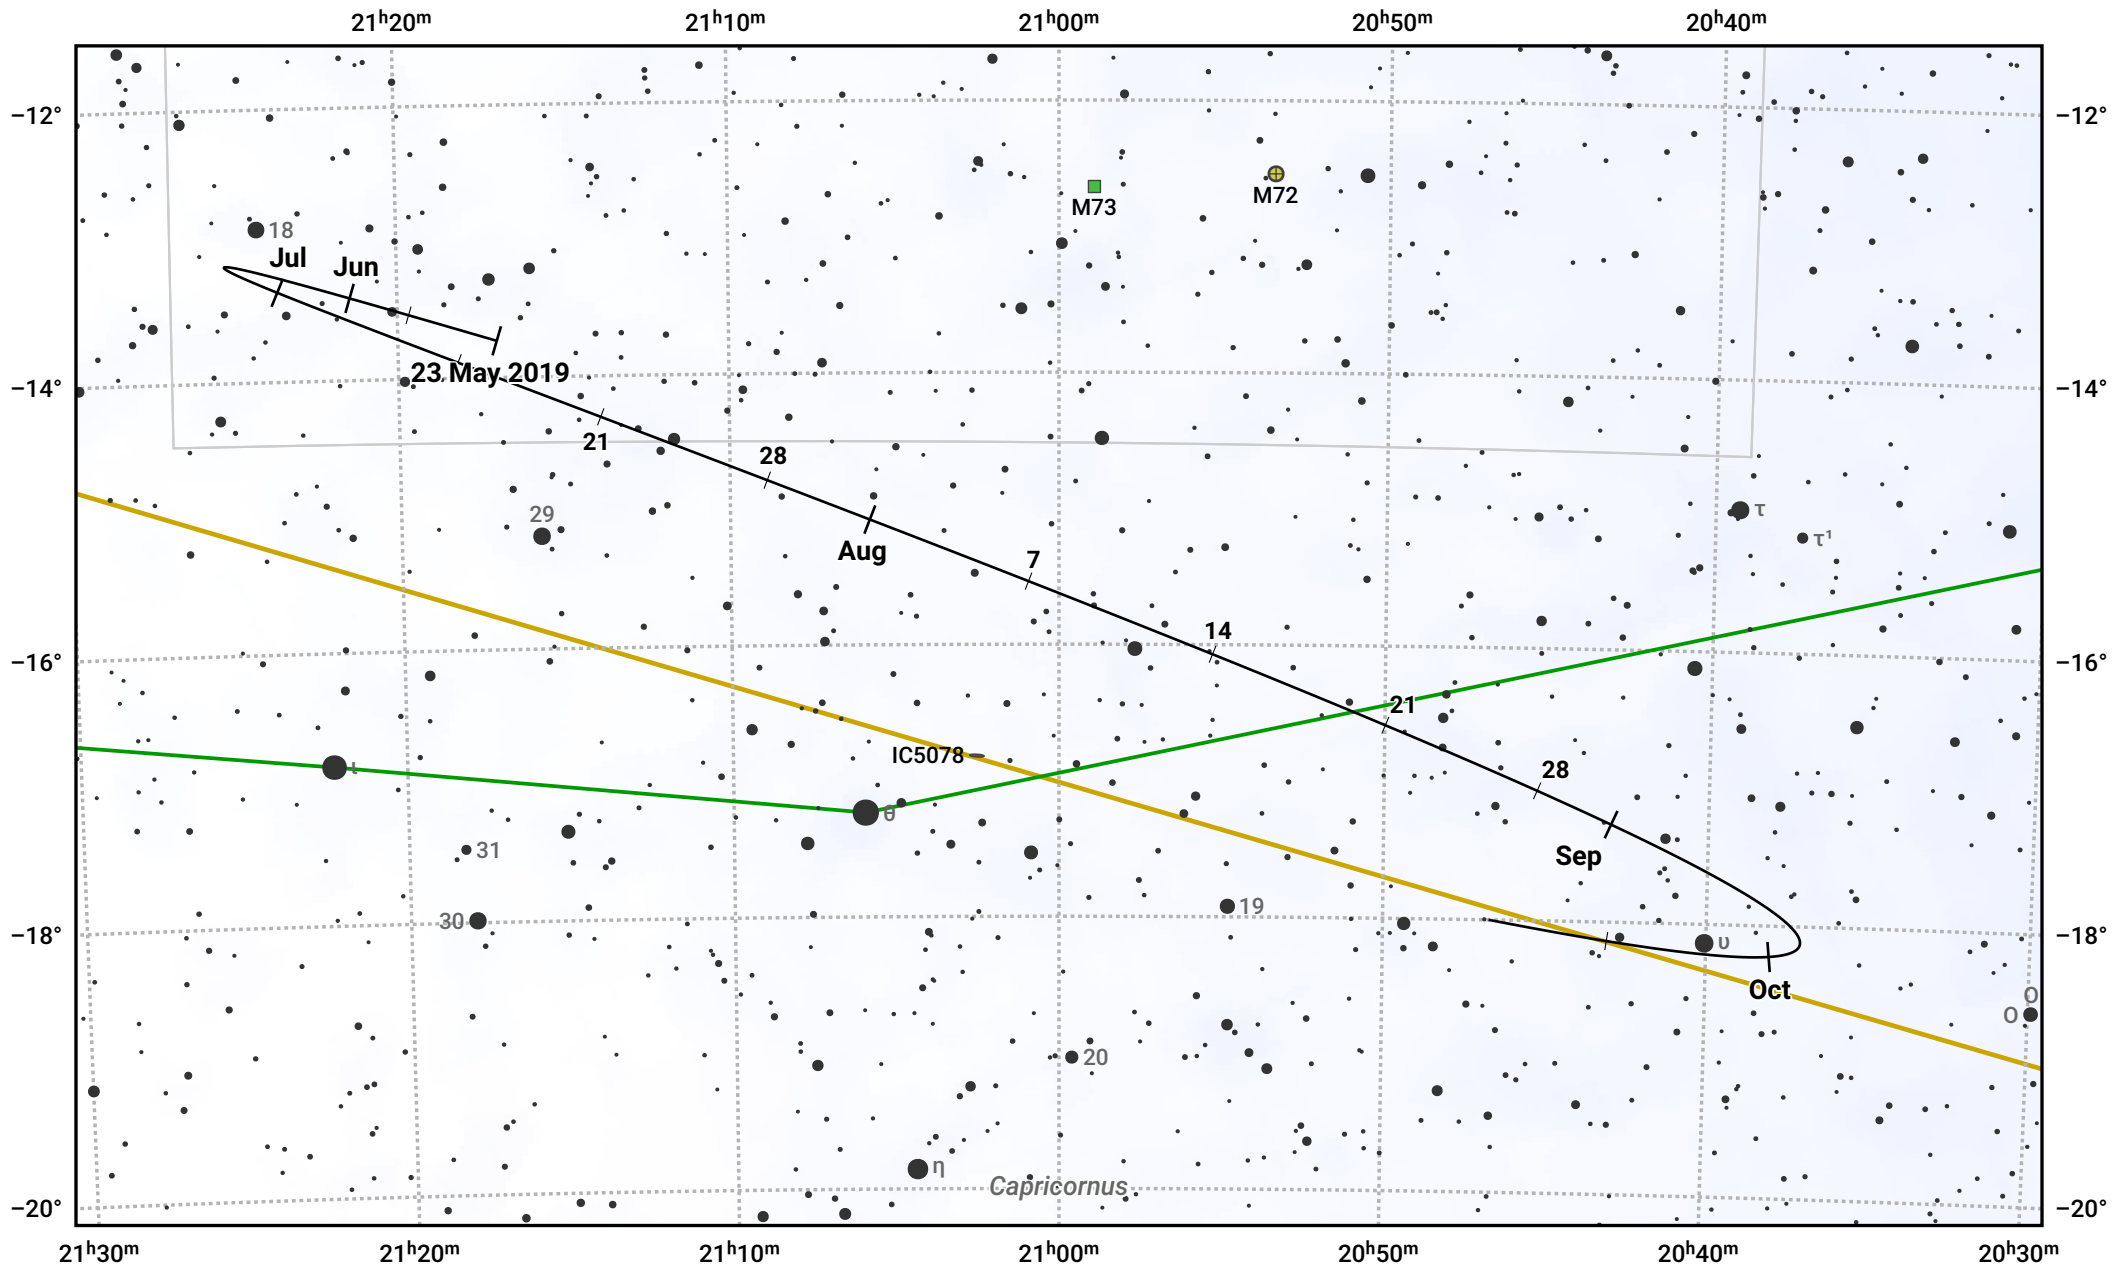

The path of Asteroid 16 Psyche around opposition on 6 Aug 2019

© Dominic Ford 2011–2024. Date markers placed at midnight UTC. Downloaded from <https://in-the-sky.org>

Magnitude scale: \bullet 10.0 \bullet 9.0 \bullet 8.0 \bullet 7.0 \bullet 6.0 \bullet 5.0 \bullet 4.0

— Ecliptic Plane

● Galaxy
 ■ Bright nebula
 ● Open cluster
 ⊕ Globular cluster

Date	Mag
2019 Jun 1	11.2
2019 Jul 1	10.6
2019 Jul 12	10.4
2019 Aug 1	9.8
2019 Sep 1	10.3
2019 Oct 1	10.8