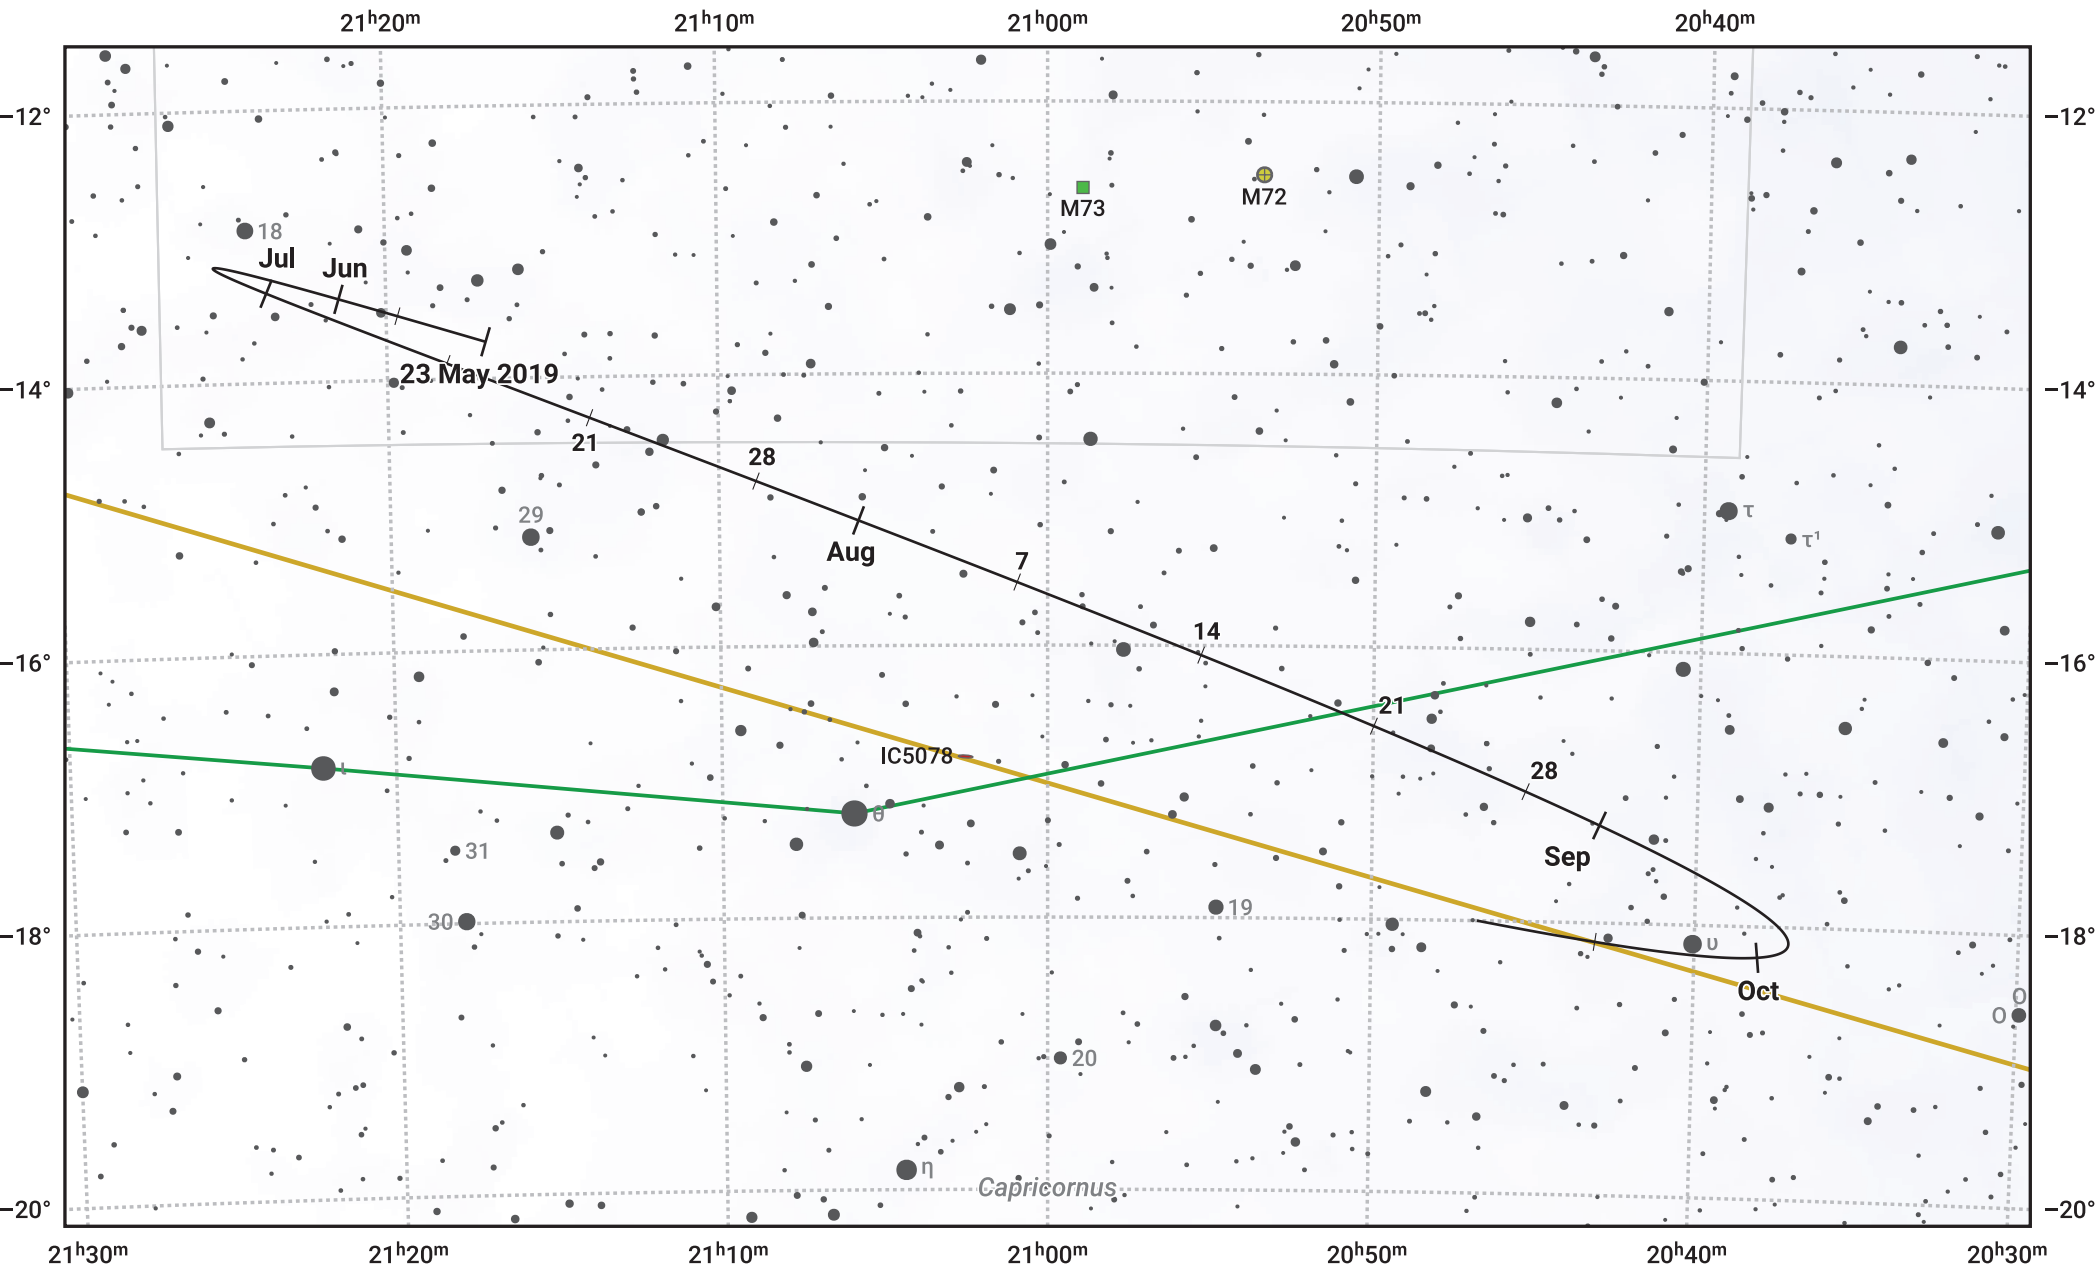

# The path of Asteroid 16 Psyche around opposition on 6 Aug 2019

© Dominic Ford 2011–2024. Date markers placed at midnight UTC. Downloaded from <https://in-the-sky.org>

Magnitude scale:    • 10.0    • 9.0    • 8.0    • 7.0    • 6.0    • 5.0    • 4.0

— Ecliptic Plane

● Galaxy    
 ■ Bright nebula    
 ● Open cluster    
 ⊕ Globular cluster

Date	Mag
2019 Jun 1	11.2
2019 Jul 1	10.6
2019 Jul 12	10.4
2019 Aug 1	9.8
2019 Sep 1	10.3
2019 Oct 1	10.8