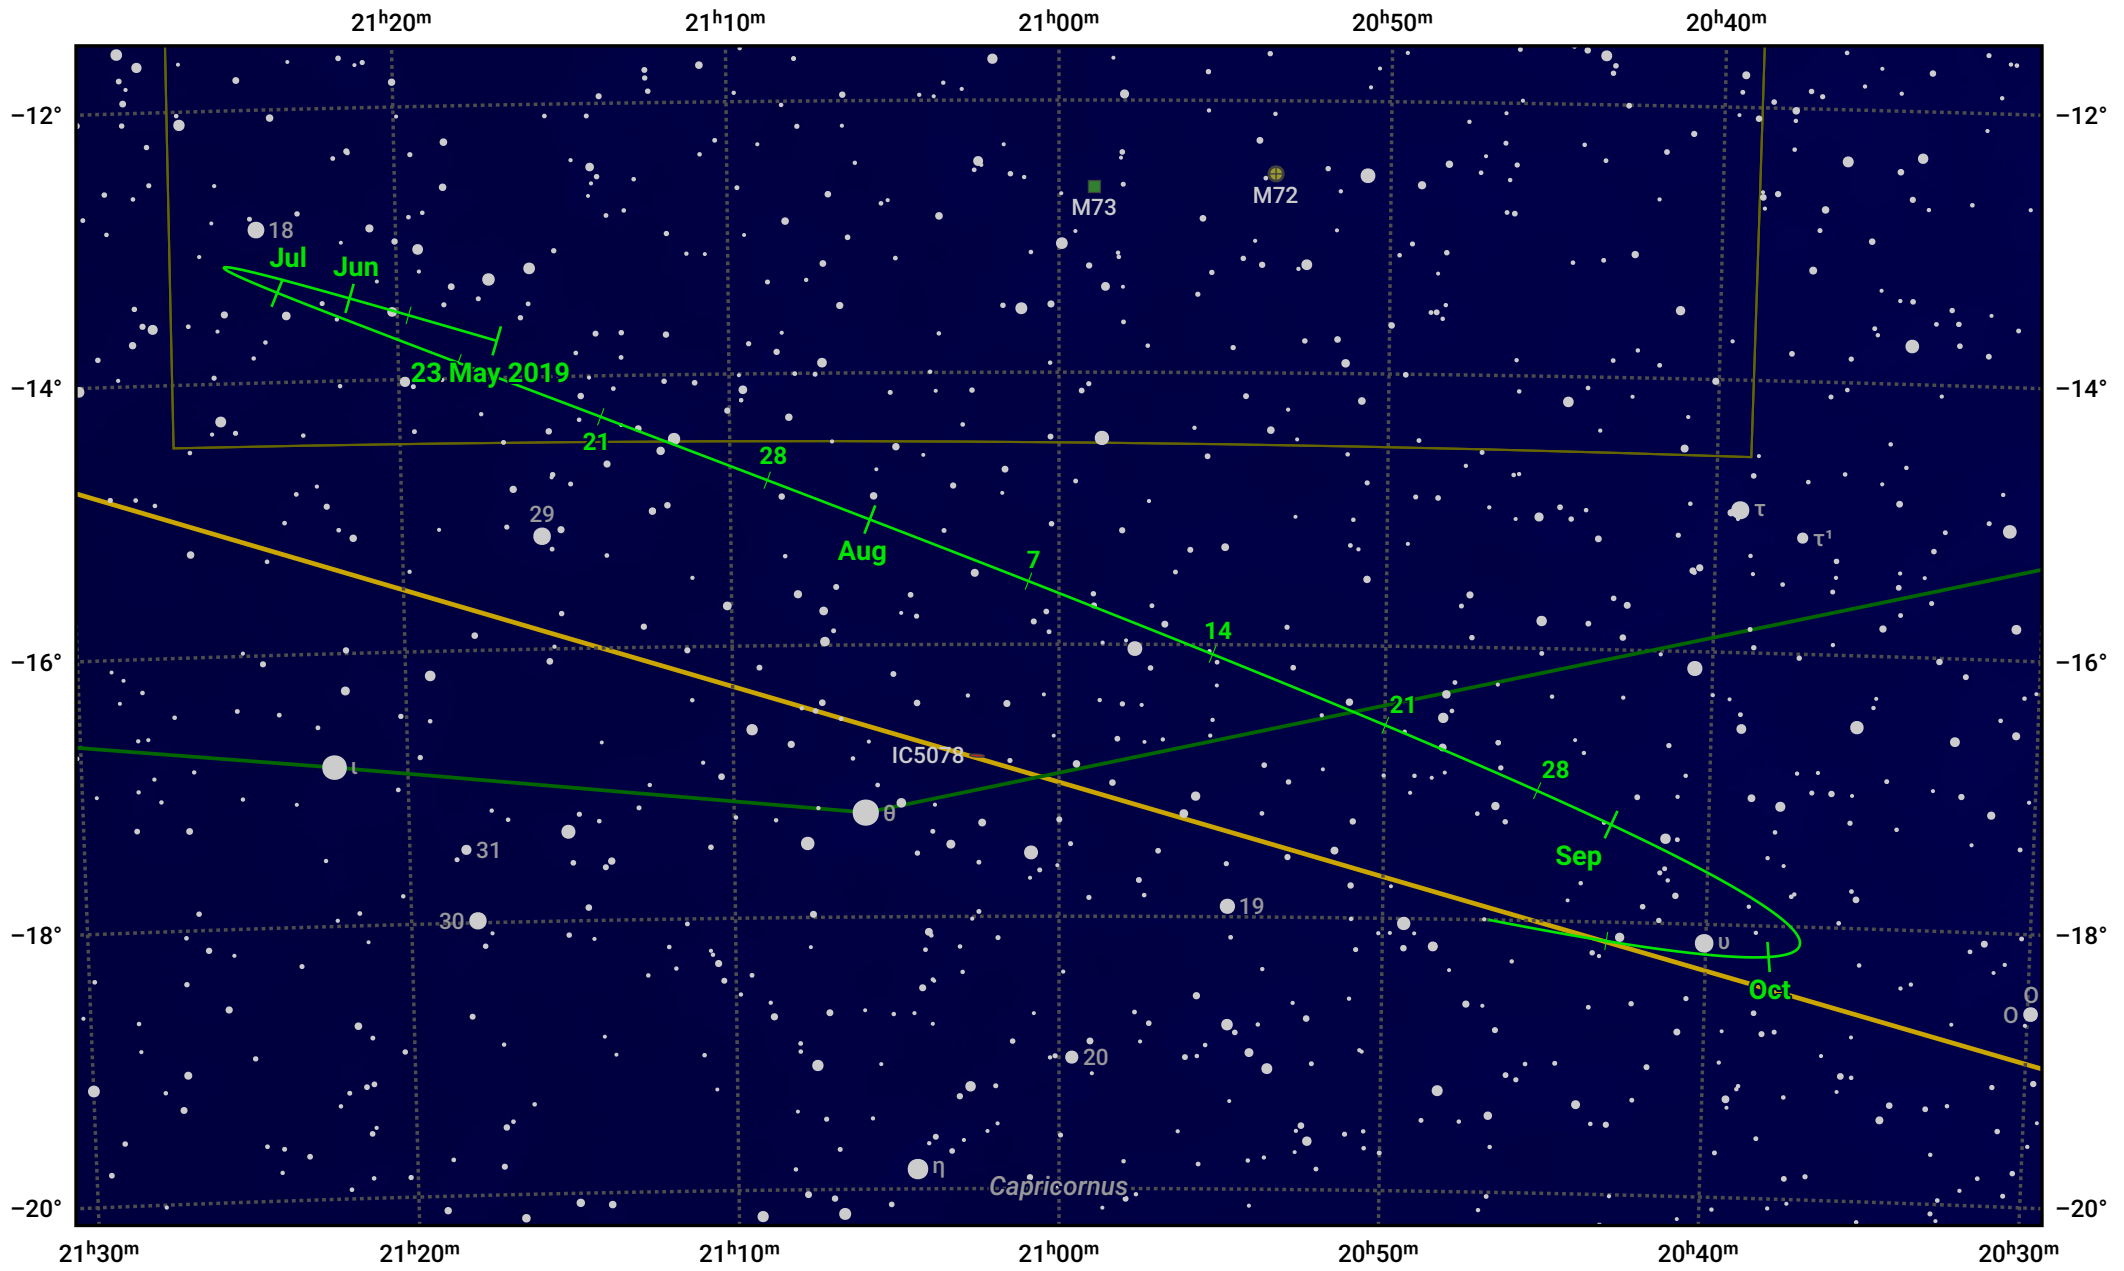

The path of Asteroid 16 Psyche around opposition on 6 Aug 2019

© Dominic Ford 2011–2024. Date markers placed at midnight UTC. Downloaded from <https://in-the-sky.org>

Magnitude scale: • 10.0 • 9.0 • 8.0 • 7.0 • 6.0 • 5.0 • 4.0

— Ecliptic Plane

- Galaxy
- Bright nebula
- Open cluster
- ⊕ Globular cluster

| Date | Mag |
|-------------|------|
| 2019 Jun 1 | 11.2 |
| 2019 Jul 1 | 10.6 |
| 2019 Jul 12 | 10.4 |
| 2019 Aug 1 | 9.8 |
| 2019 Sep 1 | 10.3 |
| 2019 Oct 1 | 10.8 |