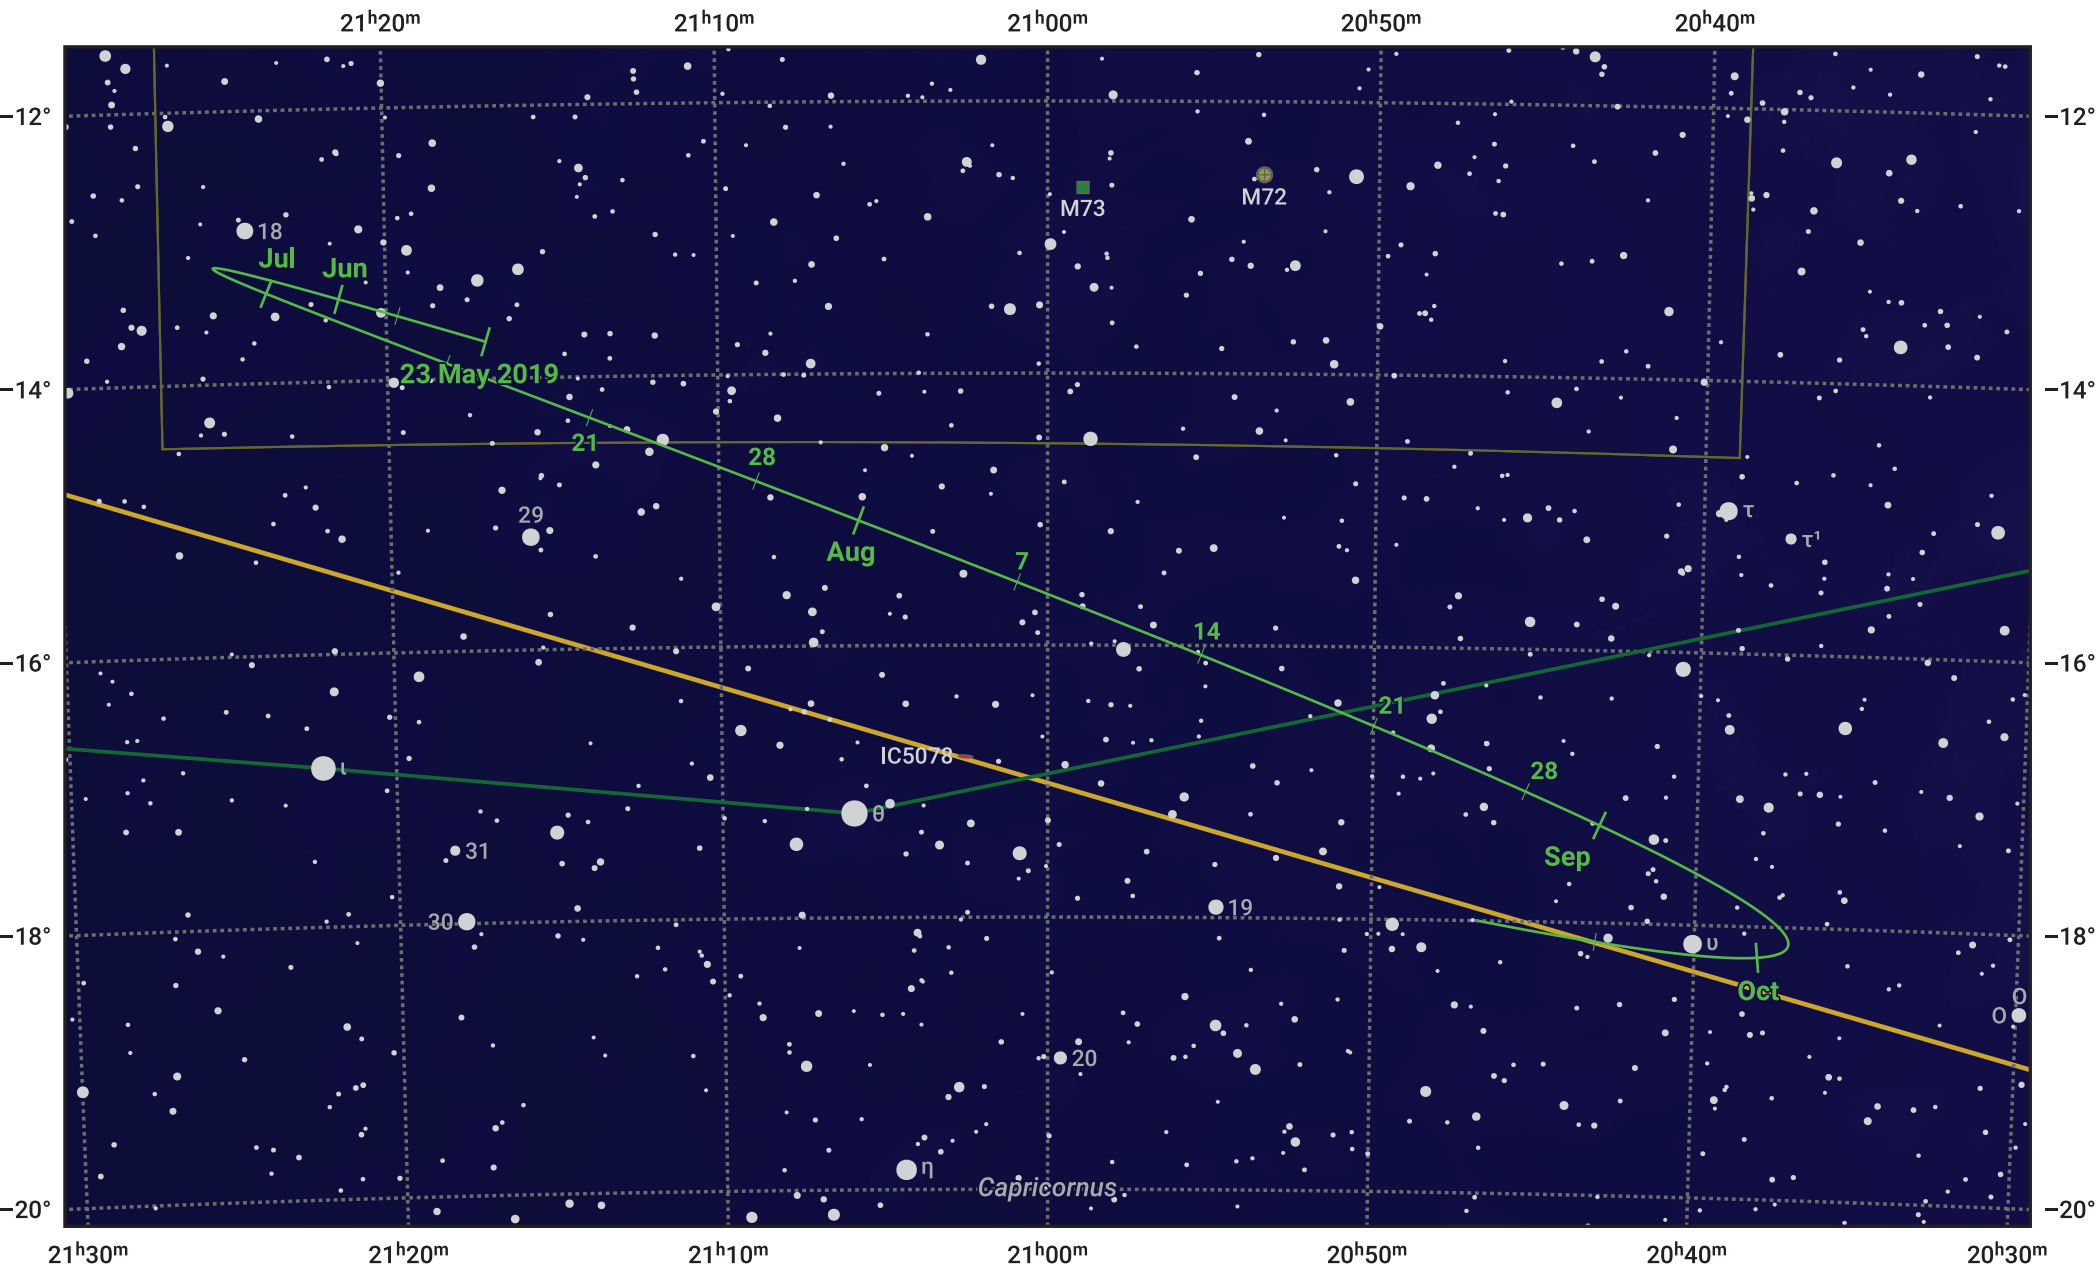

The path of Asteroid 16 Psyche around opposition on 6 Aug 2019

© Dominic Ford 2011–2024. Date markers placed at midnight UTC. Downloaded from <https://in-the-sky.org>

Magnitude scale: ● 10.0 ● 9.0 ● 8.0 ● 7.0 ● 6.0 ● 5.0 ● 4.0

— Ecliptic Plane

● Galaxy

■ Bright nebula

● Open cluster

● Globular cluster

Date	Mag
2019 Jun 1	11.2
2019 Jul 1	10.6
2019 Jul 12	10.4
2019 Aug 1	9.8
2019 Sep 1	10.3
2019 Oct 1	10.8