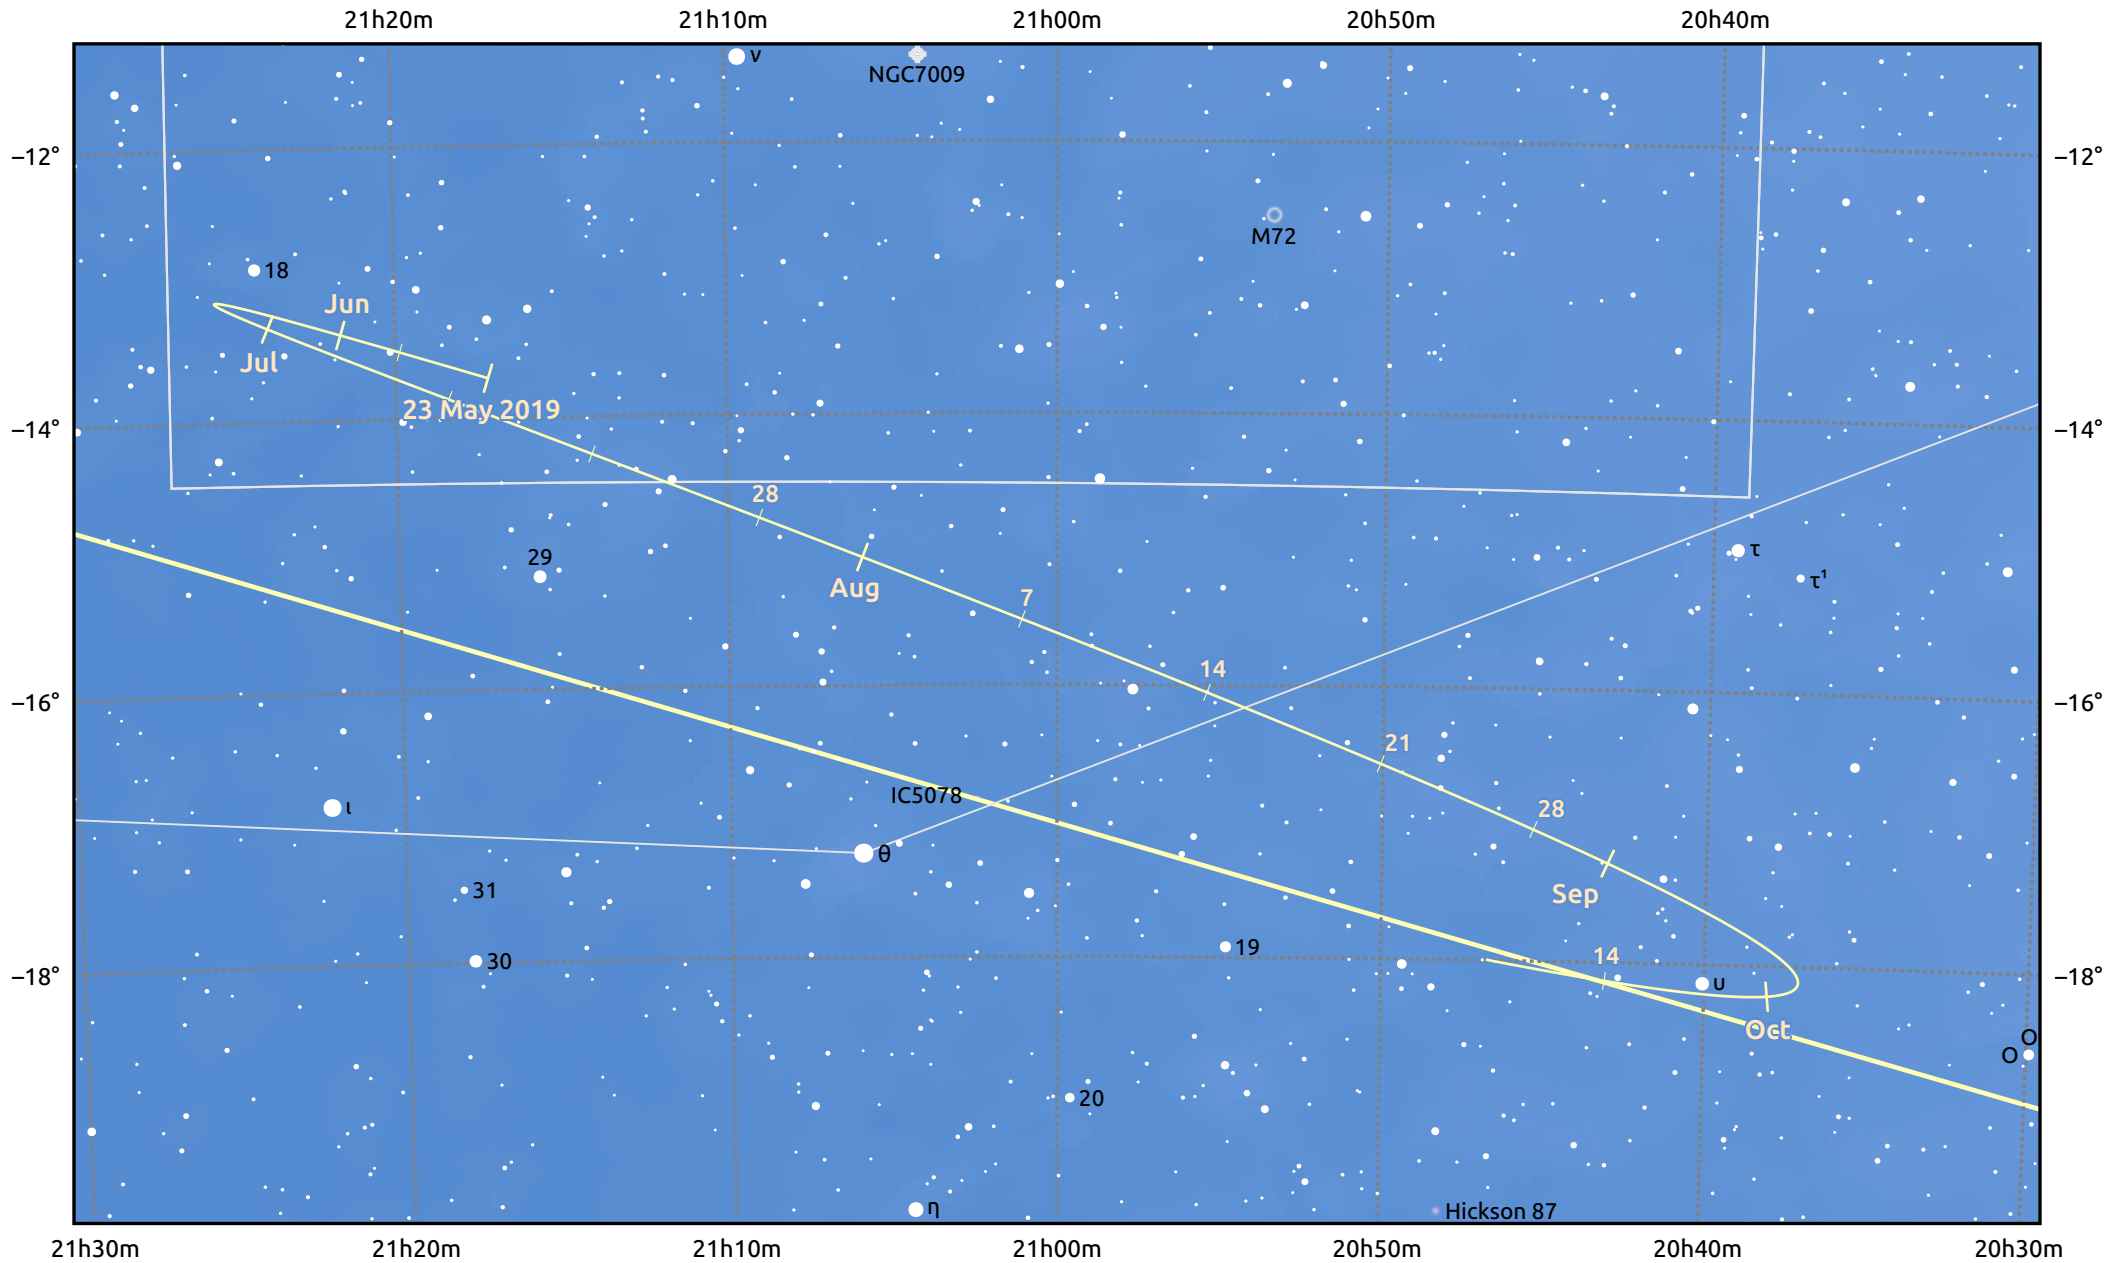

# The path of Asteroid 16 Psyche around opposition on 6 Aug 2019

© Dominic Ford 2011–2025. Date markers placed at midnight UTC. Downloaded from <https://in-the-sky.org>

Magnitude scale: • 10.0 • 9.0 • 8.0 • 7.0 • 6.0 • 5.0 • 4.0

— Ecliptic Plane

Galaxy    Bright nebula    Open cluster    Globular cluster    Planetary nebula

Date	Mag
2019 Jun 1	11.2
2019 Jul 1	10.6
2019 Jul 12	10.4
2019 Aug 1	9.8
2019 Sep 1	10.3
2019 Oct 1	10.8