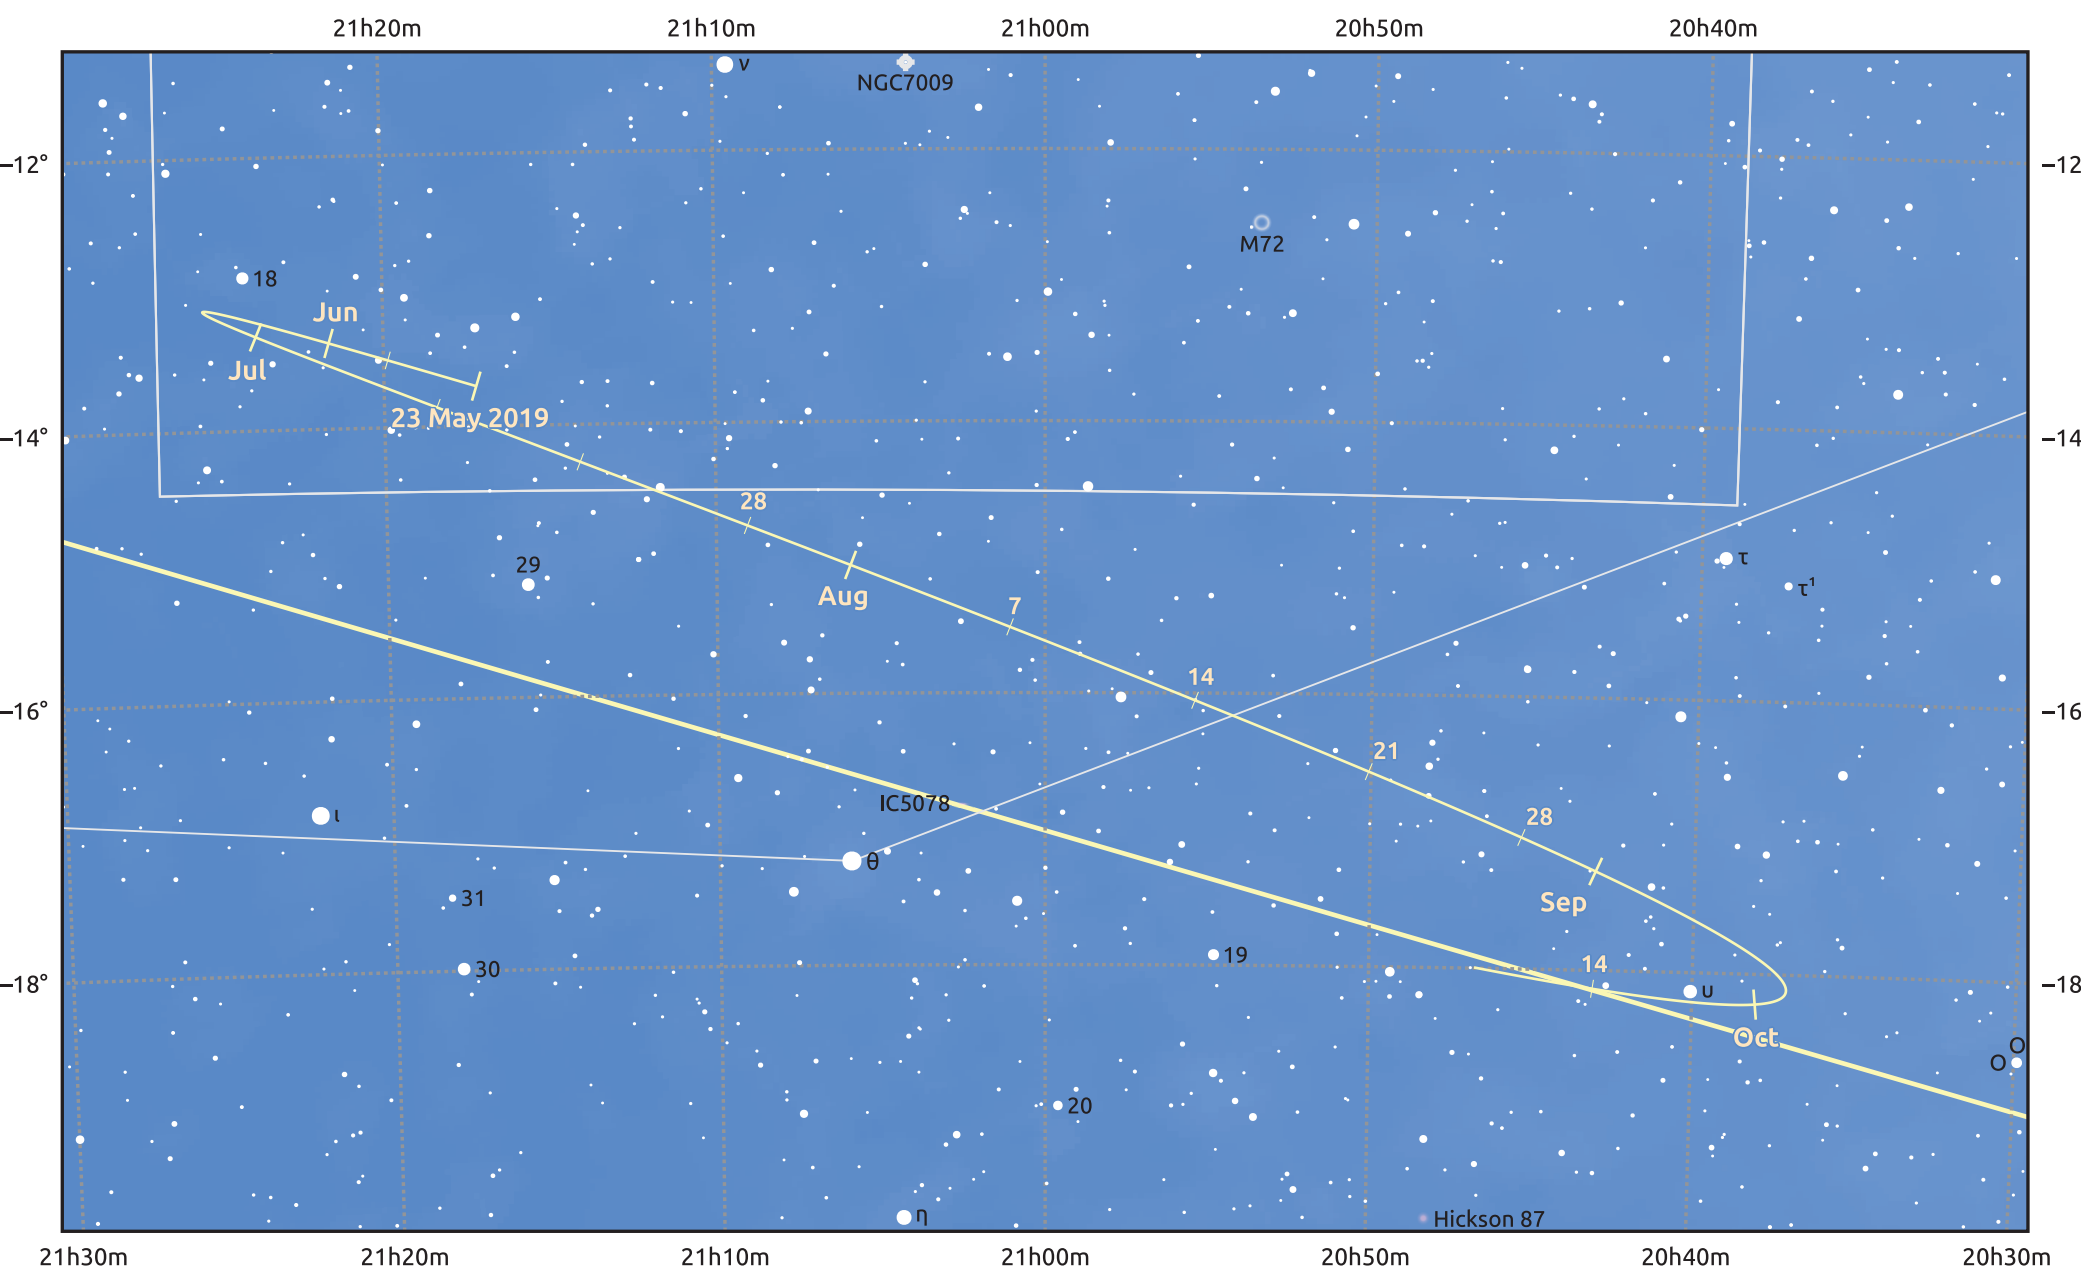

The path of Asteroid 16 Psyche around opposition on 6 Aug 2019

© Dominic Ford 2011–2025. Date markers placed at midnight UTC. Downloaded from <https://in-the-sky.org>

Magnitude scale: 10.0 9.0 8.0 7.0 6.0 5.0 4.0

Ecliptic Plane

- Galaxy
- Bright nebula
- Open cluster
- Globular cluster
- Planetary nebula

Date	Mag
2019 Jun 1	11.2
2019 Jul 1	10.6
2019 Jul 12	10.4
2019 Aug 1	9.8
2019 Sep 1	10.3
2019 Oct 1	10.8