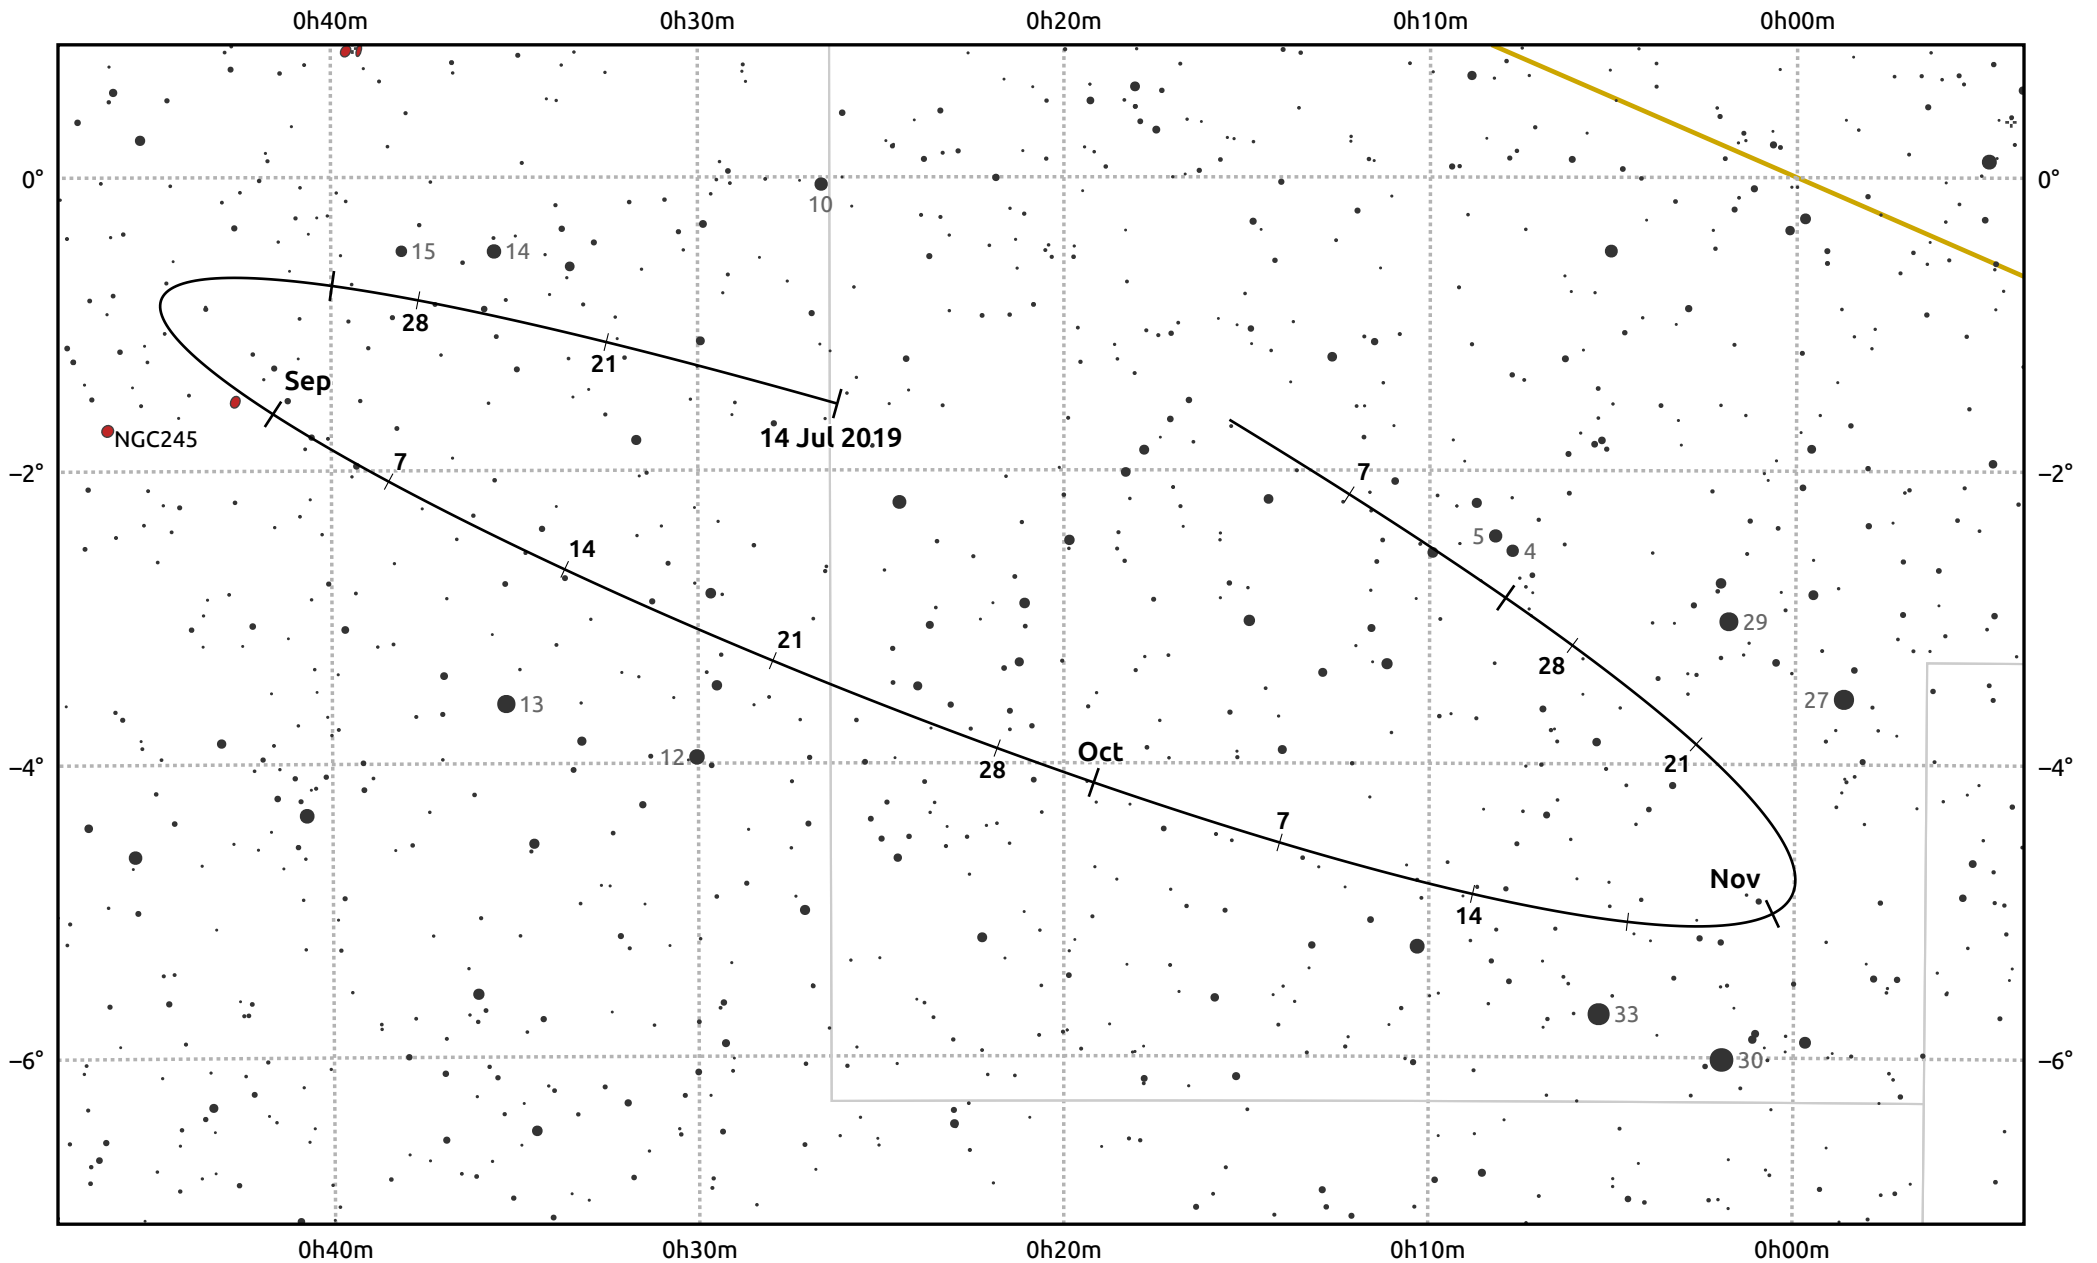

# The path of Asteroid 21 Lutetia around opposition on 27 Sep 2019

© Dominic Ford 2011–2025. Date markers placed at midnight UTC. Downloaded from <https://in-the-sky.org>

Magnitude scale: · 11.0 · 10.0 · 9.0 · 8.0 · 7.0 · 6.0 ● 5.0 ● 4.0

— Ecliptic Plane

● Galaxy   
 ■ Bright nebula   
 ● Open cluster   
 ⊕ Globular cluster   
 + Planetary nebula

Date	Mag	Phase
2019 Aug 1	10.9	95%
2019 Aug 31	10.2	98%
2019 Sep 1	10.1	98%
2019 Oct 1	9.6	100%
2019 Nov 1	10.6	98%
2019 Nov 24	11.2	96%
2019 Dec 1	11.3	95%